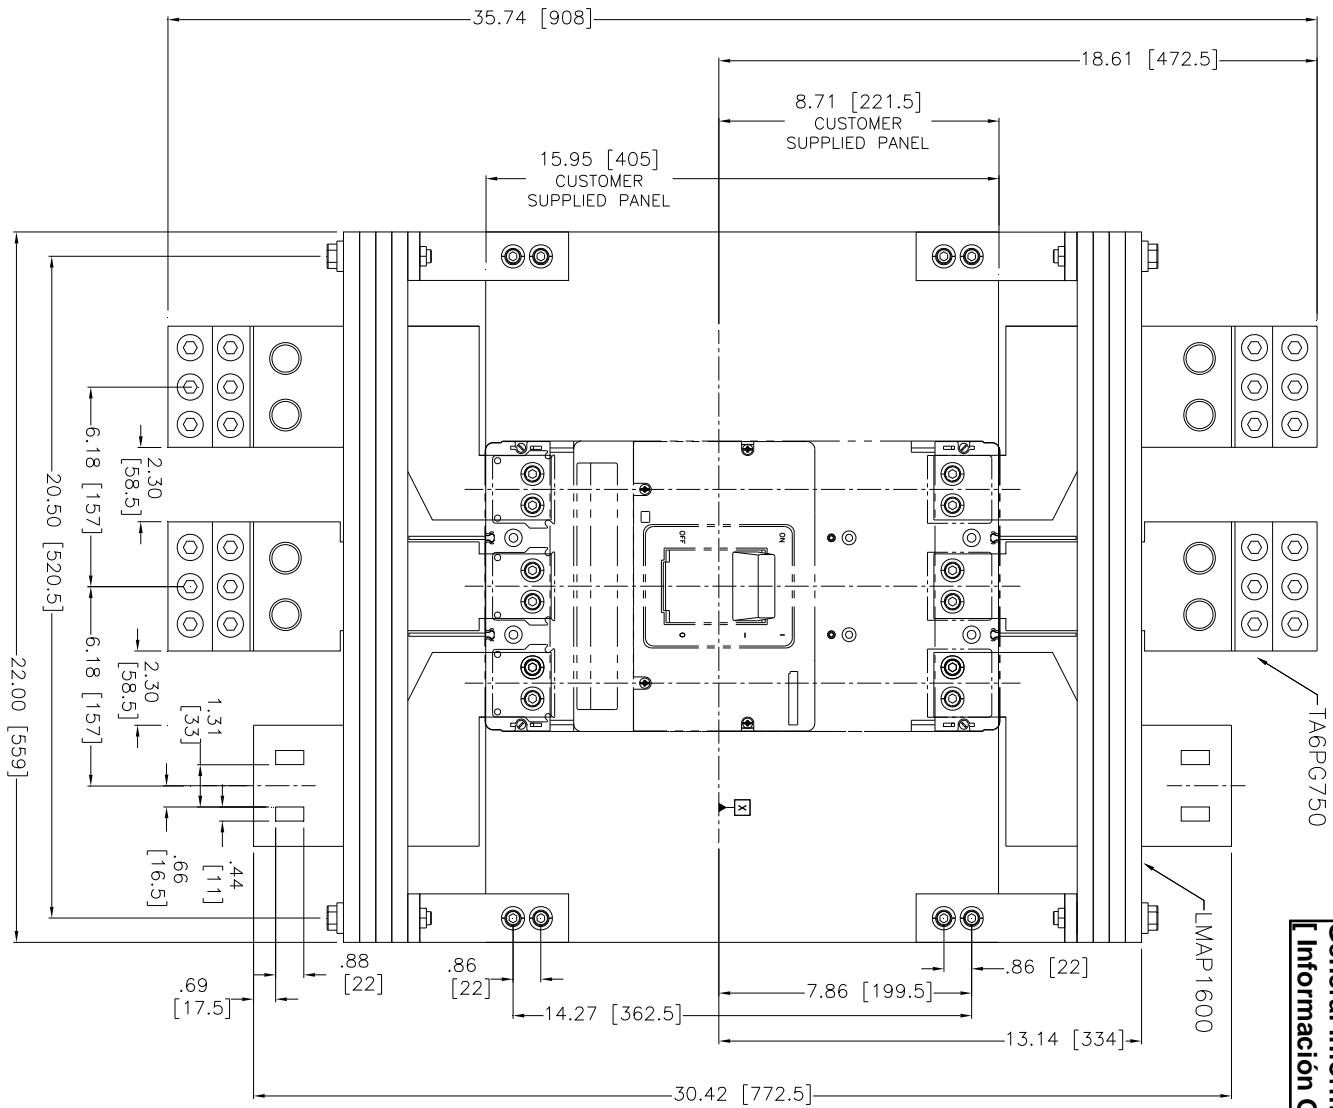

General information:
Información General: