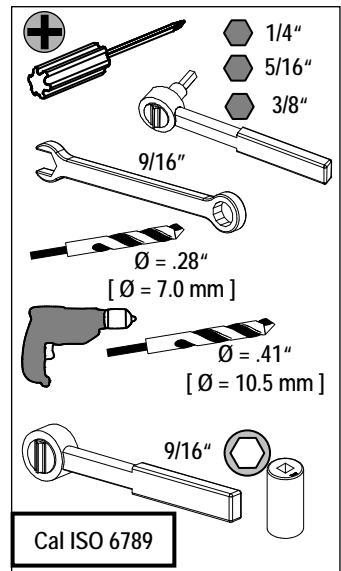

Use only with Siemens certified Components.
Utilizar únicamente con componentes certificados de Siemens.
A utiliser uniquement avec les composants certifiés Siemens.

NOTE - These instructions do not purport to cover all details or variations in equipment, or to provide for every possible contingency to be met in connection with installation, operation or maintenance. Should further information be desired or should particular problems arise, which are not covered sufficiently for the purchaser's purposes, the matter should be referred to the local Siemens sales office. The contents of this instruction manual shall not become part of or modify any prior or existing agreement, commitment or relationship. The sales contract contains the entire obligation of Siemens. The warranty contained in the contract between the parties is the sole warranty of Siemens. Any statements contained herein do not create new warranties or modify the existing warranty.

Trademarks - Unless otherwise noted, all names identified by ® are registered trademarks of Siemens AG or Siemens Industry, Inc. The remaining trademarks in this publication may be trademarks whose use by third parties for their own purposes could violate the rights of the owner.