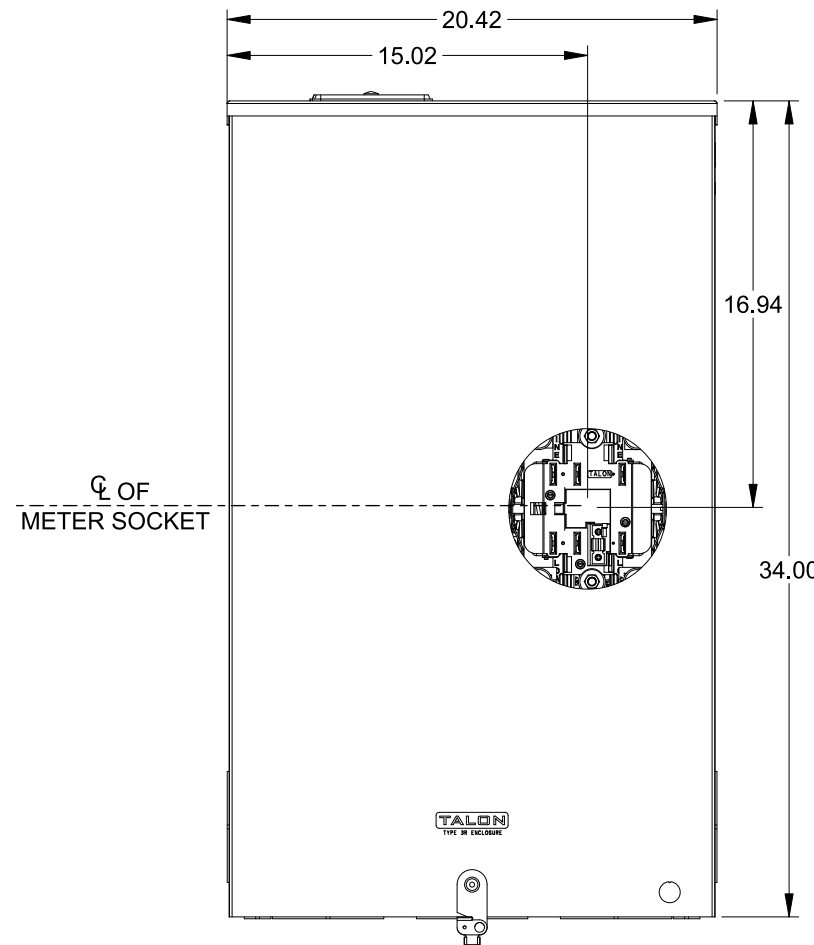

Catalog Number: 48707-82

Features and Ratings

- Ringless Type Meter Socket
- 320A Continuous, 400A Max., 600V AC
- Outdoor Enclosure (NEMA Type 3R)
- Painted G90 Steel Enclosure
- 3 Phase, 4 Wire, Commercial Socket
- 7 Jaw Meter Socket
- Meter Socket Type HQ-7DSW
- For Overhead & Underground Service
- HD Type Hub Opening w/Large Coverplate
- 7/8" Barrel Lock Provision w/Bracket
- Lever Bypass
- Side Wired

LARGE COVERPLATE

CL OF METER SOCKET

VIEW SHOWN WITH COVER REMOVED

2-1/2", 3", 3-1/2", 4" KO (3x)

Accessories

CONDUIT HUBS (HD Type)	
TRADE SIZE	CATALOG No.
3 INCH	EC56856 or H56856-2
3-1/2 INCH	EC56857 or H56857-2
4 INCH	EC56858 or H56858-2
Hub Cover Plate	EC56933 or H56933S

Meter Opening Cover Plate
Cat No: H659-0162

Connectors, Wire Sizes and Torques

CONNECTOR	PART NO.	WIRE SIZE	HEX	TORQUE
LINE	56732-2	(2) #6 - 350 kcmil	5/16"	275 LB-IN
LOAD	56732-2	(2) #6 - 350 kcmil	5/16"	275 LB-IN
NEUTRAL	56732-2	(2) #6 - 350 kcmil	5/16"	275 LB-IN
GROUND	67554A	#14 - 2 AWG	..	50 LB-IN

© 2016 Copyright Siemens Industry, Inc.

Meter Socket

Description: 320A Cont, 7 Jaw, HQ-7DSW, 600V AC, Painted Steel Enclosure

JEL 3/18/16 DO NOT SCALE DRAWING Dwg No: 48707-82