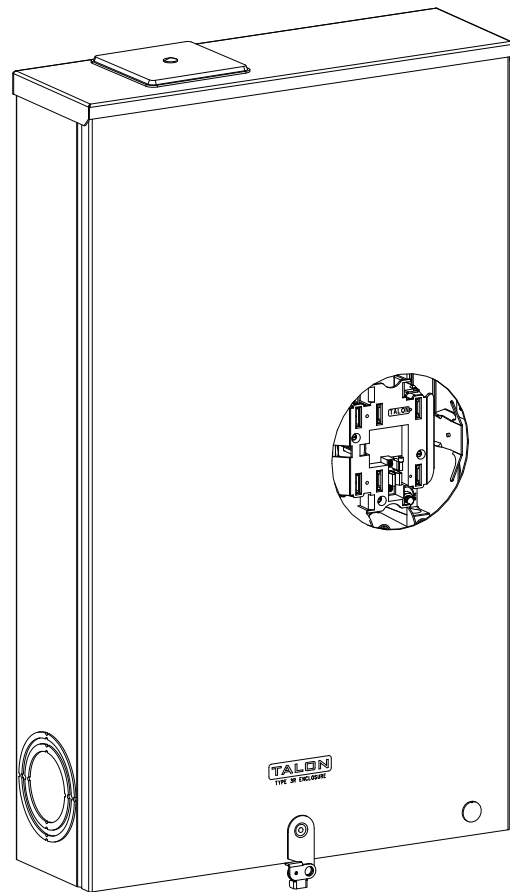

Catalog Number: 48707-82

Features and Ratings

- Ringless Type Meter Socket
- 320A Continuous, 400A Max., 600V AC
- Outdoor Enclosure (NEMA Type 3R)
- Painted G90 Steel Enclosure
- 3 Phase, 4 Wire, Commercial Socket
- 7 Jaw Meter Socket
- Meter Socket Type HQ-7DSW
- For Overhead & Underground Service
- HD Type Hub Opening w/Large Coverplate
- 7/8" Barrel Lock Provision w/Bracket
- Lever Bypass
- Side Wired

LARGE COVERPLATE

CL OF METER SOCKET

VIEW SHOWN WITH COVER REMOVED

2-1/2", 3", 3-1/2", 4" KO (3x)

Accessories

CONDUIT HUBS (HD Type)	
TRADE SIZE	CATALOG No.
3 INCH	EC56856 or H56856-2
3-1/2 INCH	EC56857 or H56857-2
4 INCH	EC56858 or H56858-2
Hub Cover Plate	EC56933 or H56933S

Meter Opening Cover Plate
Cat No: H659-0162

Connectors, Wire Sizes and Torques

CONNECTOR	PART NO.	WIRE SIZE	HEX	TORQUE
LINE	56732-2	(2) #6 - 350 kcmil	5/16"	275 LB-IN
LOAD	56732-2	(2) #6 - 350 kcmil	5/16"	275 LB-IN
NEUTRAL	56732-2	(2) #6 - 350 kcmil	5/16"	275 LB-IN
GROUND	67554A	#14 - 2 AWG	..	50 LB-IN

© 2016 Copyright Siemens Industry, Inc.

Meter Socket

Description: 320A Cont, 7 Jaw, HQ-7DSW, 600V AC, Painted Steel Enclosure

JEL 3/18/16 DO NOT SCALE DRAWING Dwg No: 48707-82