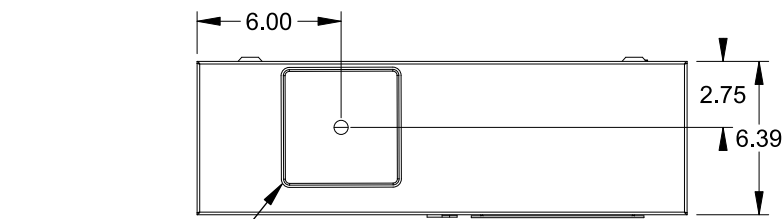

Catalog Number: 48707-82

Features and Ratings

- Ringless Type Meter Socket
- 320A Continuous, 400A Max., 600V AC
- Outdoor Enclosure (NEMA Type 3R)
- Painted G90 Steel Enclosure
- 3 Phase, 4 Wire, Commercial Socket
- 7 Jaw Meter Socket
- Meter Socket Type HQ-7DSW
- For Overhead & Underground Service
- HD Type Hub Opening w/Large Coverplate
- 7/8" Barrel Lock Provision w/Bracket
- Lever Bypass
- Side Wired

LARGE COVERPLATE

CL OF METER SOCKET

VIEW SHOWN WITH COVER REMOVED

2-1/2", 3", 3-1/2", 4" KO (3x)

Accessories

CONDUIT HUBS (HD Type)	
TRADE SIZE	CATALOG No.
3 INCH	EC56856 or H56856-2
3-1/2 INCH	EC56857 or H56857-2
4 INCH	EC56858 or H56858-2
Hub Cover Plate	EC56933 or H56933S

Meter Opening Cover Plate
Cat No: H659-0162

Connectors, Wire Sizes and Torques

CONNECTOR	PART NO.	WIRE SIZE	HEX	TORQUE
LINE	56732-2	(2) #6 - 350 kcmil	5/16"	275 LB-IN
LOAD	56732-2	(2) #6 - 350 kcmil	5/16"	275 LB-IN
NEUTRAL	56732-2	(2) #6 - 350 kcmil	5/16"	275 LB-IN
GROUND	67554A	#14 - 2 AWG	..	50 LB-IN

© 2016 Copyright Siemens Industry, Inc.

Meter Socket

Description: 320A Cont, 7 Jaw, HQ-7DSW, 600V AC, Painted Steel Enclosure

JEL 3/18/16 DO NOT SCALE DRAWING Dwg No: 48707-82