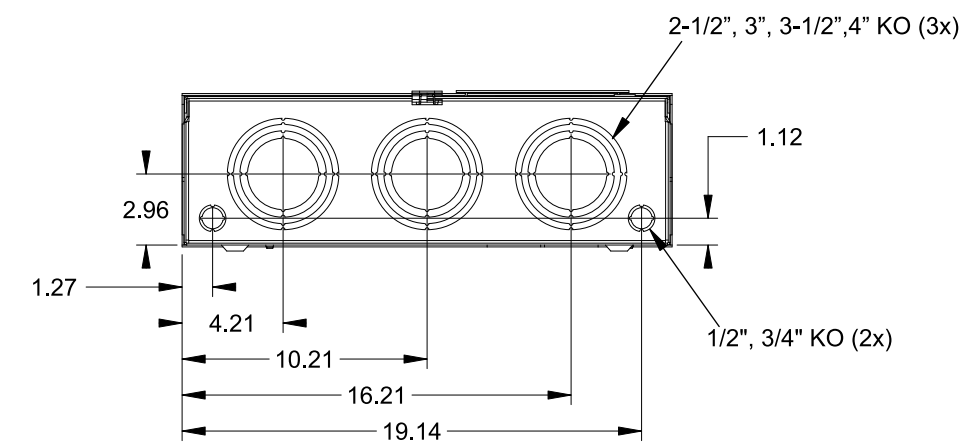

Catalog Number: 48707-82

Features and Ratings

- Ringless Type Meter Socket
- 320A Continuous, 400A Max., 600V AC
- Outdoor Enclosure (NEMA Type 3R)
- Painted G90 Steel Enclosure
- 3 Phase, 4 Wire, Commercial Socket
- 7 Jaw Meter Socket
- Meter Socket Type HQ-7DSW
- For Overhead & Underground Service
- HD Type Hub Opening w/Large Coverplate
- 7/8" Barrel Lock Provision w/Bracket
- Lever Bypass
- Side Wired

LARGE COVERPLATE

CL OF METER SOCKET

VIEW SHOWN WITH COVER REMOVED

2-1/2", 3", 3-1/2", 4" KO (3x)

Accessories

CONDUIT HUBS (HD Type)	
TRADE SIZE	CATALOG No.
3 INCH	EC56856 or H56856-2
3-1/2 INCH	EC56857 or H56857-2
4 INCH	EC56858 or H56858-2
Hub Cover Plate	EC56933 or H56933S

Meter Opening Cover Plate
Cat No: H659-0162

Connectors, Wire Sizes and Torques

CONNECTOR	PART NO.	WIRE SIZE	HEX	TORQUE
LINE	56732-2	(2) #6 - 350 kcmil	5/16"	275 LB-IN
LOAD	56732-2	(2) #6 - 350 kcmil	5/16"	275 LB-IN
NEUTRAL	56732-2	(2) #6 - 350 kcmil	5/16"	275 LB-IN
GROUND	67554A	#14 - 2 AWG	..	50 LB-IN

© 2016 Copyright Siemens Industry, Inc.

Meter Socket

Description: 320A Cont, 7 Jaw, HQ-7DSW, 600V AC, Painted Steel Enclosure

JEL 3/18/16 DO NOT SCALE DRAWING Dwg No: 48707-82