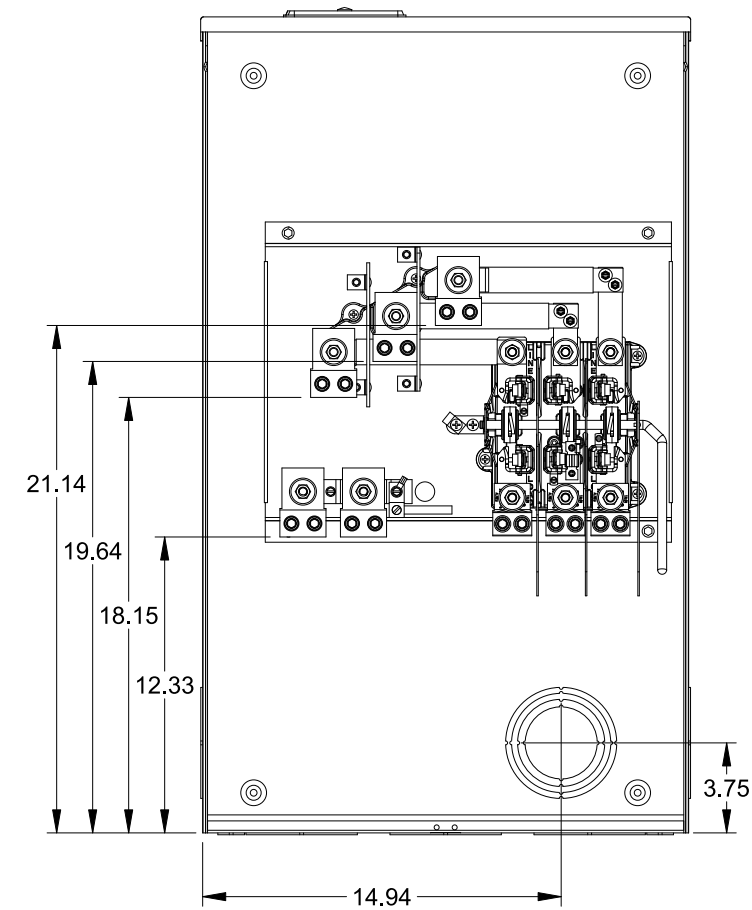

Catalog Number: 48707-82

Features and Ratings

- Ringless Type Meter Socket
- 320A Continuous, 400A Max., 600V AC
- Outdoor Enclosure (NEMA Type 3R)
- Painted G90 Steel Enclosure
- 3 Phase, 4 Wire, Commercial Socket
- 7 Jaw Meter Socket
- Meter Socket Type HQ-7DSW
- For Overhead & Underground Service
- HD Type Hub Opening w/Large Coverplate
- 7/8" Barrel Lock Provision w/Bracket
- Lever Bypass
- Side Wired

LARGE COVERPLATE

CL OF METER SOCKET

VIEW SHOWN WITH COVER REMOVED

2-1/2", 3", 3-1/2", 4" KO (3x)

Accessories

CONDUIT HUBS (HD Type)	
TRADE SIZE	CATALOG No.
3 INCH	EC56856 or H56856-2
3-1/2 INCH	EC56857 or H56857-2
4 INCH	EC56858 or H56858-2
Hub Cover Plate	EC56933 or H56933S

Meter Opening Cover Plate
Cat No: H659-0162

Connectors, Wire Sizes and Torques

CONNECTOR	PART NO.	WIRE SIZE	HEX	TORQUE
LINE	56732-2	(2) #6 - 350 kcmil	5/16"	275 LB-IN
LOAD	56732-2	(2) #6 - 350 kcmil	5/16"	275 LB-IN
NEUTRAL	56732-2	(2) #6 - 350 kcmil	5/16"	275 LB-IN
GROUND	67554A	#14 - 2 AWG	..	50 LB-IN

© 2016 Copyright Siemens Industry, Inc.

Meter Socket

Description: 320A Cont, 7 Jaw, HQ-7DSW, 600V AC, Painted Steel Enclosure

JEL 3/18/16 DO NOT SCALE DRAWING Dwg No: 48707-82