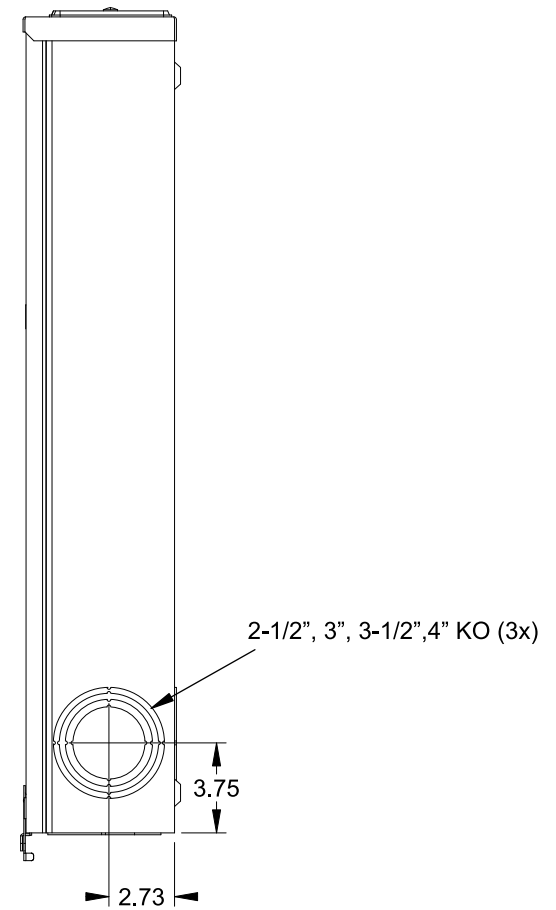

Catalog Number: 48707-82

Features and Ratings

- Ringless Type Meter Socket
- 320A Continuous, 400A Max., 600V AC
- Outdoor Enclosure (NEMA Type 3R)
- Painted G90 Steel Enclosure
- 3 Phase, 4 Wire, Commercial Socket
- 7 Jaw Meter Socket
- Meter Socket Type HQ-7DSW
- For Overhead & Underground Service
- HD Type Hub Opening w/Large Coverplate
- 7/8" Barrel Lock Provision w/Bracket
- Lever Bypass
- Side Wired

LARGE COVERPLATE

CL OF METER SOCKET

VIEW SHOWN WITH COVER REMOVED

2-1/2", 3", 3-1/2", 4" KO (3x)

Accessories

CONDUIT HUBS (HD Type)	
TRADE SIZE	CATALOG No.
3 INCH	EC56856 or H56856-2
3-1/2 INCH	EC56857 or H56857-2
4 INCH	EC56858 or H56858-2
Hub Cover Plate	EC56933 or H56933S

Meter Opening Cover Plate
Cat No: H659-0162

Connectors, Wire Sizes and Torques

CONNECTOR	PART NO.	WIRE SIZE	HEX	TORQUE
LINE	56732-2	(2) #6 - 350 kcmil	5/16"	275 LB-IN
LOAD	56732-2	(2) #6 - 350 kcmil	5/16"	275 LB-IN
NEUTRAL	56732-2	(2) #6 - 350 kcmil	5/16"	275 LB-IN
GROUND	67554A	#14 - 2 AWG	..	50 LB-IN

© 2016 Copyright Siemens Industry, Inc.

Meter Socket

Description: 320A Cont, 7 Jaw, HQ-7DSW, 600V AC, Painted Steel Enclosure

JEL 3/18/16 DO NOT SCALE DRAWING Dwg No: 48707-82