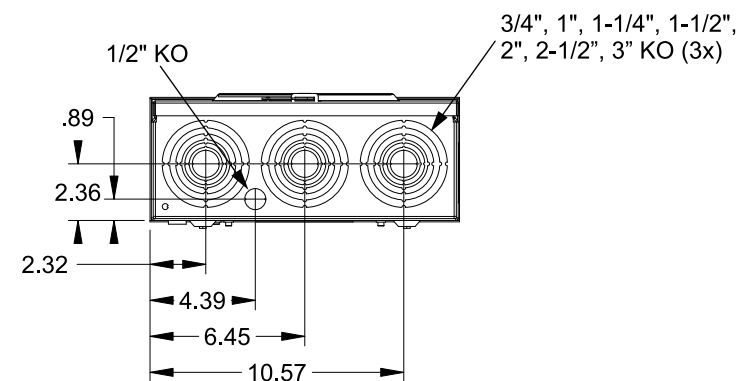

Catalog Number: 47644-82

Features and Ratings

- Ringless Type Meter Socket
- 320A Continuous, 400A Max., 600V AC
- Outdoor Enclosure (NEMA Type 3R)
- Painted G90 Steel Enclosure
- 1 Phase, 3Wire, Commercial Socket
- 4 Jaw Meter Socket
- Meter Socket Type HQ-4SUT
- For Overhead & Underground Service
- 3" Type HD Hub Installed
- Lever Bypass

Accessories

CONDUIT HUBS (HD Type)	
TRADE SIZE	CATALOG No.
3 INCH	EC56856 or H56856-2
3-1/2 INCH	EC56857 or H56857-2
4 INCH	EC56858 or H56858-2
Hub Cover Plate	EC56933 or H56933S

Meter Opening Cover Plate
Cat No: H659-0162

5th Jaw Kit
Cat. No: EC35815-2

Connectors, Wire Sizes and Torques

CONNECTOR	PART No.	WIRE SIZE	HEX DRIVE	TORQUE
LINE,LOAD,NEUTRAL	61300	(2) 1/0 - 250 kcmil	1/2"	500 IN-LBS.
GROUND	67554A	#14 - 2/0 AWG	..	50 IN-LBS.

© 2016 Copyright Siemens Industry, Inc.

TALON

Meter Socket

Description: **320A Cont, 4 Jaw, HQ-4SUT, 600V AC, Painted Steel Enclosure**

JEL 3/18/16 | DO NOT SCALE DRAWING | Dwg No: **47644-82**