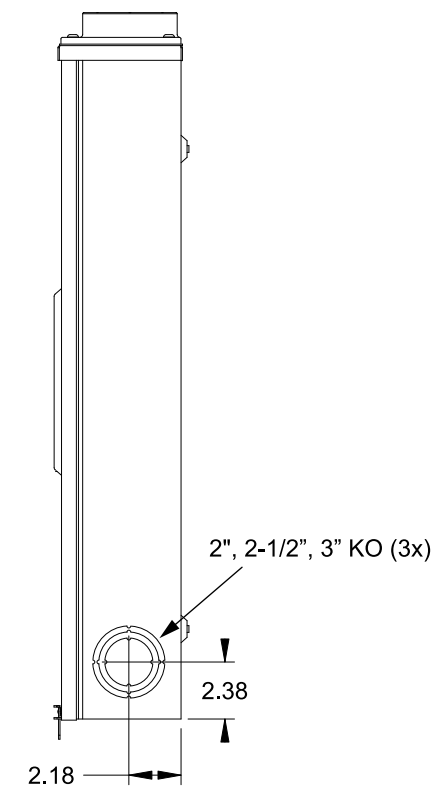

Catalog Number: 47644-82

Features and Ratings

- Ringless Type Meter Socket
- 320A Continuous, 400A Max., 600V AC
- Outdoor Enclosure (NEMA Type 3R)
- Painted G90 Steel Enclosure
- 1 Phase, 3Wire, Commercial Socket
- 4 Jaw Meter Socket
- Meter Socket Type HQ-4SUT
- For Overhead & Underground Service
- 3" Type HD Hub Installed
- Lever Bypass

Accessories

CONDUIT HUBS (HD Type)	
TRADE SIZE	CATALOG No.
3 INCH	EC56856 or H56856-2
3-1/2 INCH	EC56857 or H56857-2
4 INCH	EC56858 or H56858-2
Hub Cover Plate	EC56933 or H56933S

Meter Opening Cover Plate
Cat No: H659-0162

5th Jaw Kit
Cat. No: EC35815-2

Connectors, Wire Sizes and Torques

CONNECTOR	PART No.	WIRE SIZE	HEX DRIVE	TORQUE
LINE,LOAD,NEUTRAL	61300	(2) 1/0 - 250 kcmil	1/2"	500 IN-LBS.
GROUND	67554A	#14 - 2/0 AWG	..	50 IN-LBS.

© 2016 Copyright Siemens Industry, Inc.

TALON

Meter Socket

Description: **320A Cont, 4 Jaw, HQ-4SUT, 600V AC, Painted Steel Enclosure**

JEL 3/18/16 | DO NOT SCALE DRAWING | Dwg No: **47644-82**