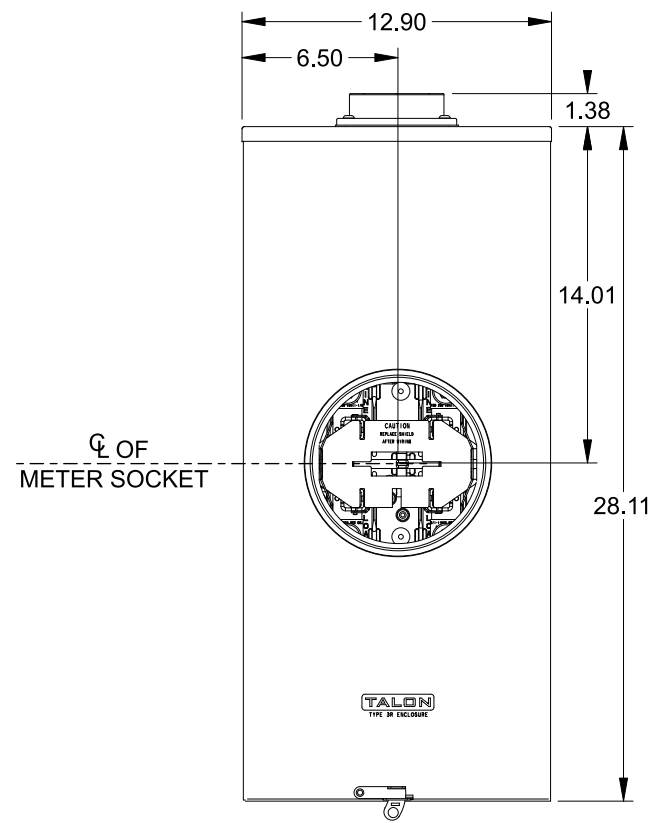

Catalog Number: 47644-82

Features and Ratings

- Ringless Type Meter Socket
- 320A Continuous, 400A Max., 600V AC
- Outdoor Enclosure (NEMA Type 3R)
- Painted G90 Steel Enclosure
- 1 Phase, 3Wire, Commercial Socket
- 4 Jaw Meter Socket
- Meter Socket Type HQ-4SUT
- For Overhead & Underground Service
- 3" Type HD Hub Installed
- Lever Bypass

Accessories

CONDUIT HUBS (HD Type)	
TRADE SIZE	CATALOG No.
3 INCH	EC56856 or H56856-2
3-1/2 INCH	EC56857 or H56857-2
4 INCH	EC56858 or H56858-2
Hub Cover Plate	EC56933 or H56933S

Meter Opening Cover Plate
Cat No: H659-0162

5th Jaw Kit
Cat. No: EC35815-2

Connectors, Wire Sizes and Torques

CONNECTOR	PART No.	WIRE SIZE	HEX DRIVE	TORQUE
LINE,LOAD,NEUTRAL	61300	(2) 1/0 - 250 kcmil	1/2"	500 IN-LBS.
GROUND	67554A	#14 - 2/0 AWG	..	50 IN-LBS.

© 2016 Copyright Siemens Industry, Inc.

TALON

Meter Socket

Description: **320A Cont, 4 Jaw, HQ-4SUT, 600V AC, Painted Steel Enclosure**

JEL 3/18/16 | DO NOT SCALE DRAWING | Dwg No: **47644-82**