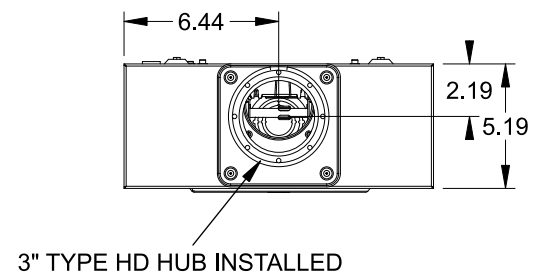

Catalog Number: 47644-82

Features and Ratings

- Ringless Type Meter Socket
- 320A Continuous, 400A Max., 600V AC
- Outdoor Enclosure (NEMA Type 3R)
- Painted G90 Steel Enclosure
- 1 Phase, 3Wire, Commercial Socket
- 4 Jaw Meter Socket
- Meter Socket Type HQ-4SUT
- For Overhead & Underground Service
- 3" Type HD Hub Installed
- Lever Bypass

Accessories

CONDUIT HUBS (HD Type)	
TRADE SIZE	CATALOG No.
3 INCH	EC56856 or H56856-2
3-1/2 INCH	EC56857 or H56857-2
4 INCH	EC56858 or H56858-2
Hub Cover Plate	EC56933 or H56933S

Meter Opening Cover Plate
Cat No: H659-0162

5th Jaw Kit
Cat. No: EC35815-2

Connectors, Wire Sizes and Torques

CONNECTOR	PART No.	WIRE SIZE	HEX DRIVE	TORQUE
LINE,LOAD,NEUTRAL	61300	(2) 1/0 - 250 kcmil	1/2"	500 IN-LBS.
GROUND	67554A	#14 - 2/0 AWG	..	50 IN-LBS.

© 2016 Copyright Siemens Industry, Inc.

TALON

Meter Socket

Description: **320A Cont, 4 Jaw, HQ-4SUT, 600V AC, Painted Steel Enclosure**

JEL 3/18/16 | DO NOT SCALE DRAWING | Dwg No: **47644-82**