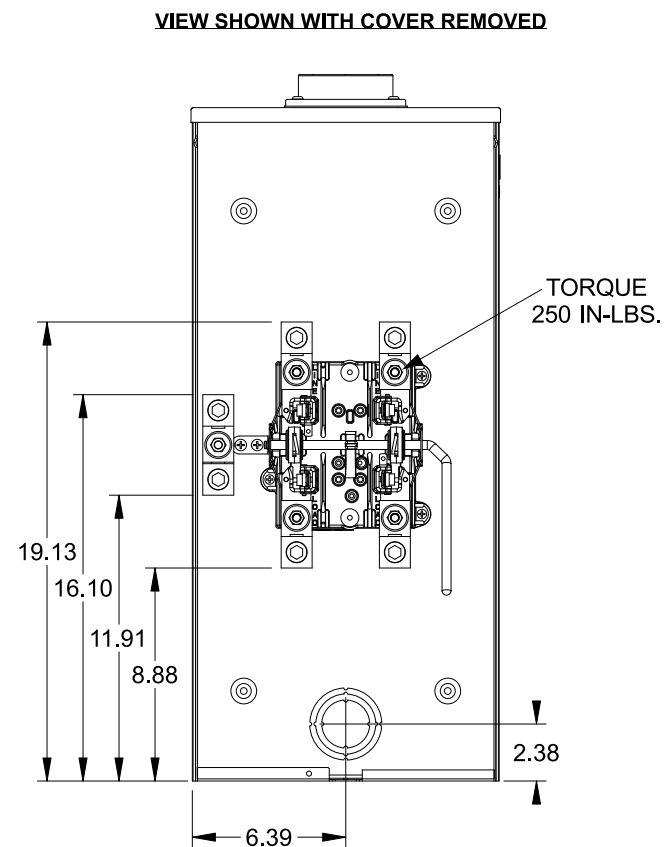

Catalog Number: 47644-82

Features and Ratings

- Ringless Type Meter Socket
- 320A Continuous, 400A Max., 600V AC
- Outdoor Enclosure (NEMA Type 3R)
- Painted G90 Steel Enclosure
- 1 Phase, 3Wire, Commercial Socket
- 4 Jaw Meter Socket
- Meter Socket Type HQ-4SUT
- For Overhead & Underground Service
- 3" Type HD Hub Installed
- Lever Bypass

Accessories

CONDUIT HUBS (HD Type)	
TRADE SIZE	CATALOG No.
3 INCH	EC56856 or H56856-2
3-1/2 INCH	EC56857 or H56857-2
4 INCH	EC56858 or H56858-2
Hub Cover Plate	EC56933 or H56933S

Meter Opening Cover Plate
Cat No: H659-0162

5th Jaw Kit
Cat. No: EC35815-2

Connectors, Wire Sizes and Torques

CONNECTOR	PART No.	WIRE SIZE	HEX DRIVE	TORQUE
LINE,LOAD,NEUTRAL	61300	(2) 1/0 - 250 kcmil	1/2"	500 IN-LBS.
GROUND	67554A	#14 - 2/0 AWG	..	50 IN-LBS.

© 2016 Copyright Siemens Industry, Inc.

TALON

Meter Socket

Description: **320A Cont, 4 Jaw, HQ-4SUT, 600V AC, Painted Steel Enclosure**

JEL 3/18/16 | DO NOT SCALE DRAWING | Dwg No: **47644-82**