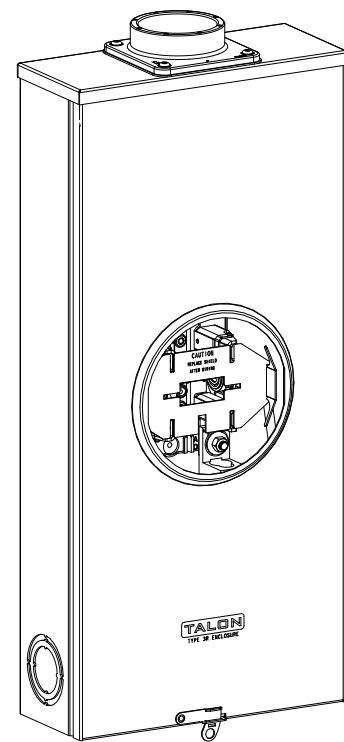

Catalog Number: 47644-82

Features and Ratings

- Ringless Type Meter Socket
- 320A Continuous, 400A Max., 600V AC
- Outdoor Enclosure (NEMA Type 3R)
- Painted G90 Steel Enclosure
- 1 Phase, 3Wire, Commercial Socket
- 4 Jaw Meter Socket
- Meter Socket Type HQ-4SUT
- For Overhead & Underground Service
- 3" Type HD Hub Installed
- Lever Bypass

Accessories

CONDUIT HUBS (HD Type)	
TRADE SIZE	CATALOG No.
3 INCH	EC56856 or H56856-2
3-1/2 INCH	EC56857 or H56857-2
4 INCH	EC56858 or H56858-2
Hub Cover Plate	EC56933 or H56933S

Meter Opening Cover Plate
Cat No: H659-0162

5th Jaw Kit
Cat. No: EC35815-2

Connectors, Wire Sizes and Torques

CONNECTOR	PART No.	WIRE SIZE	HEX DRIVE	TORQUE
LINE,LOAD,NEUTRAL	61300	(2) 1/0 - 250 kcmil	1/2"	500 IN-LBS.
GROUND	67554A	#14 - 2/0 AWG	..	50 IN-LBS.

© 2016 Copyright Siemens Industry, Inc.

TALON

Meter Socket

Description: **320A Cont, 4 Jaw, HQ-4SUT, 600V AC, Painted Steel Enclosure**

JEL 3/18/16 | DO NOT SCALE DRAWING | Dwg No: **47644-82**