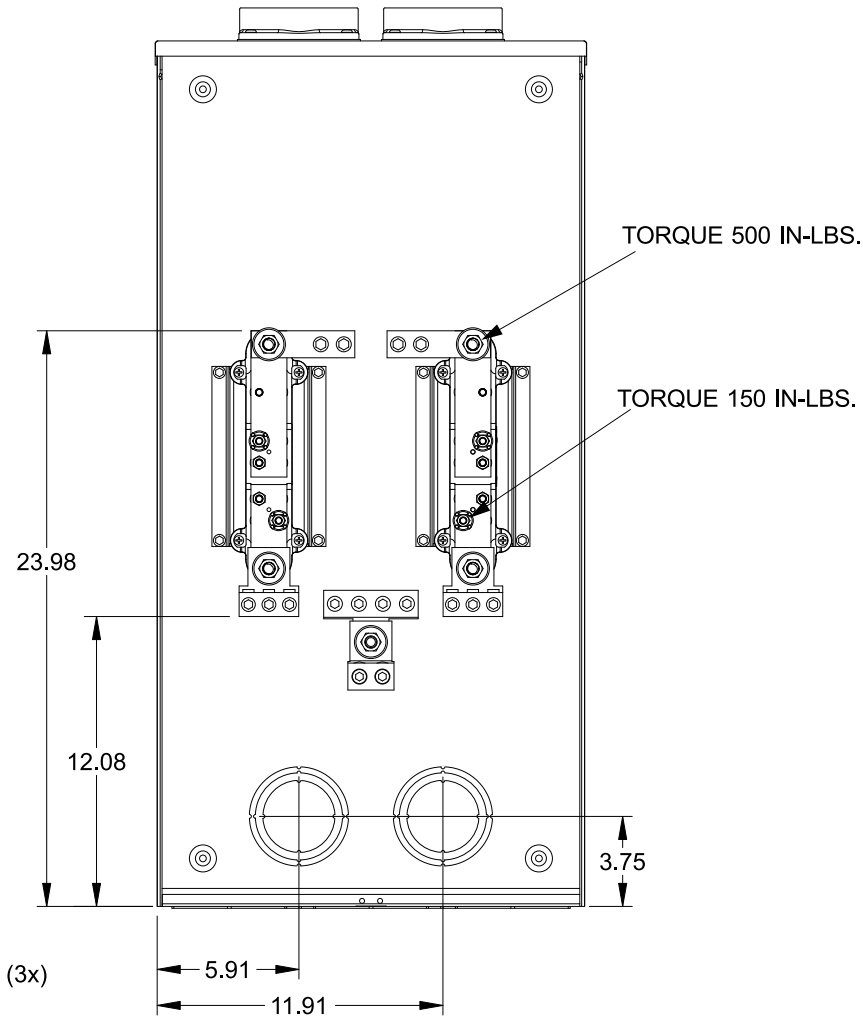

Catalog Number: 9810-9548

Features and Ratings

- Ringless Type Meter Socket
- 480A Continuous, 600A Max., 300V AC
- Outdoor Enclosure (NEMA Type 3R)
- Painted G90 Steel Enclosure
- 1 Phase, 3-Wire
- Meter Socket Type K-4UT
- For Overhead & Underground Service
- (2) 4" HD Type Hubs Installed

(2) TYPE HD 4" HUBS INSTALLED

Accessories

CONDUIT HUBS (HD Type)	
TRADE SIZE	CATALOG No.
3 INCH	EC56856 or H56856-2
3-1/2 INCH	EC56857 or H56857-2
4 INCH	EC56858 or H56858-2
Hub Cover Plate	EC56933 or H56933S

K4 Lexan Shield **K4 Manual Bypass**
 Cat No: 5007400-K Cat No: H56495

Blank Sliding Cover
 Steel - Cat. No: HA-300529-3
 Aluminum - Cat. No: HA-300529-4

Connectors, Wire Sizes and Torques

CONNECTOR	PART No.	WIRE SIZE	HEX DRIVE	TORQUE
LINE	56427	(2) #6 - 350 kcmil	5/16"	275 IN-LBS.
LOAD	56425	(2) #6 - 350 kcmil	5/16"	275 IN-LBS.
NEUTRAL	56426	(4) #6 - 350 kcmil	5/16"	275 IN-LBS.
GROUND	56734	#6 - 250 kcmil	5/16"	275 IN-LBS.

VIEW SHOWN WITH COVER REMOVED

© 2016 Copyright Siemens Industry, Inc.

TALON

Meter Socket

Description: **480A Cont, 4 Terminal, K-4UT, 300V AC, Painted Steel Enclosure**

JEL 3/18/16 | DO NOT SCALE DRAWING | Dwg No: **9810-9548**