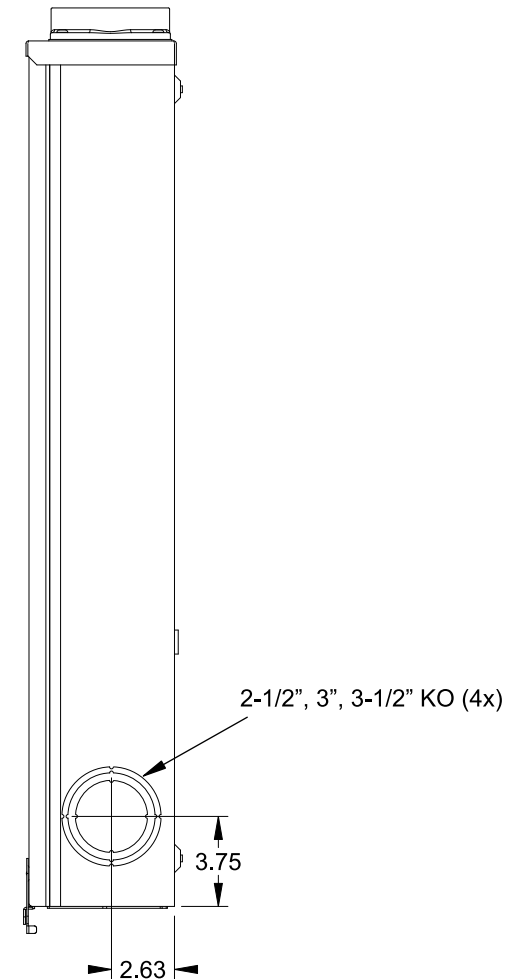

Catalog Number: 9810-9548

Features and Ratings

- Ringless Type Meter Socket
- 480A Continuous, 600A Max., 300V AC
- Outdoor Enclosure (NEMA Type 3R)
- Painted G90 Steel Enclosure
- 1 Phase, 3-Wire
- Meter Socket Type K-4UT
- For Overhead & Underground Service
- (2) 4" HD Type Hubs Installed

(2) TYPE HD 4" HUBS INSTALLED

Accessories

CONDUIT HUBS (HD Type)	
TRADE SIZE	CATALOG No.
3 INCH	EC56856 or H56856-2
3-1/2 INCH	EC56857 or H56857-2
4 INCH	EC56858 or H56858-2
Hub Cover Plate	EC56933 or H56933S

K4 Lexan Shield **K4 Manual Bypass**
 Cat No: 5007400-K Cat No: H56495

Blank Sliding Cover
 Steel - Cat. No: HA-300529-3
 Aluminum - Cat. No: HA-300529-4

Connectors, Wire Sizes and Torques

CONNECTOR	PART No.	WIRE SIZE	HEX DRIVE	TORQUE
LINE	56427	(2) #6 - 350 kcmil	5/16"	275 IN-LBS.
LOAD	56425	(2) #6 - 350 kcmil	5/16"	275 IN-LBS.
NEUTRAL	56426	(4) #6 - 350 kcmil	5/16"	275 IN-LBS.
GROUND	56734	#6 - 250 kcmil	5/16"	275 IN-LBS.

VIEW SHOWN WITH COVER REMOVED

© 2016 Copyright Siemens Industry, Inc.

TALON

Meter Socket

Description: **480A Cont, 4 Terminal, K-4UT, 300V AC, Painted Steel Enclosure**

JEL 3/18/16 | DO NOT SCALE DRAWING | Dwg No: **9810-9548**