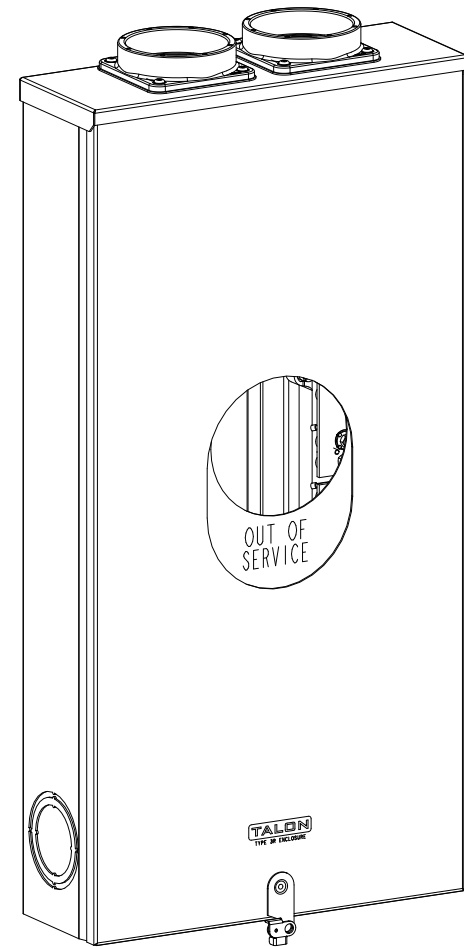

Catalog Number: 9810-9548

Features and Ratings

- Ringless Type Meter Socket
- 480A Continuous, 600A Max., 300V AC
- Outdoor Enclosure (NEMA Type 3R)
- Painted G90 Steel Enclosure
- 1 Phase, 3-Wire
- Meter Socket Type K-4UT
- For Overhead & Underground Service
- (2) 4" HD Type Hubs Installed

(2) TYPE HD 4" HUBS INSTALLED

Accessories

CONDUIT HUBS (HD Type)	
TRADE SIZE	CATALOG No.
3 INCH	EC56856 or H56856-2
3-1/2 INCH	EC56857 or H56857-2
4 INCH	EC56858 or H56858-2
Hub Cover Plate	EC56933 or H56933S

K4 Lexan Shield **K4 Manual Bypass**
 Cat No: 5007400-K Cat No: H56495

Blank Sliding Cover
 Steel - Cat. No: HA-300529-3
 Aluminum - Cat. No: HA-300529-4

Connectors, Wire Sizes and Torques

CONNECTOR	PART No.	WIRE SIZE	HEX DRIVE	TORQUE
LINE	56427	(2) #6 - 350 kcmil	5/16"	275 IN-LBS.
LOAD	56425	(2) #6 - 350 kcmil	5/16"	275 IN-LBS.
NEUTRAL	56426	(4) #6 - 350 kcmil	5/16"	275 IN-LBS.
GROUND	56734	#6 - 250 kcmil	5/16"	275 IN-LBS.

VIEW SHOWN WITH COVER REMOVED

© 2016 Copyright Siemens Industry, Inc.

TALON

Meter Socket

Description: **480A Cont, 4 Terminal, K-4UT, 300V AC, Painted Steel Enclosure**

JEL 3/18/16 | DO NOT SCALE DRAWING | Dwg No: **9810-9548**