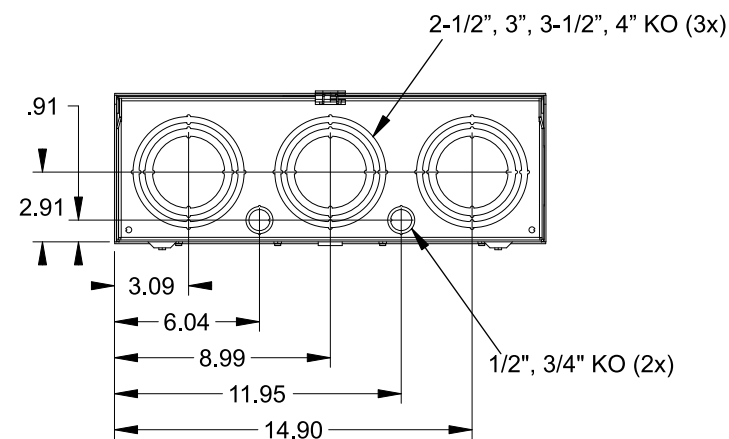

Catalog Number: 9810-9548

Features and Ratings

- Ringless Type Meter Socket
- 480A Continuous, 600A Max., 300V AC
- Outdoor Enclosure (NEMA Type 3R)
- Painted G90 Steel Enclosure
- 1 Phase, 3-Wire
- Meter Socket Type K-4UT
- For Overhead & Underground Service
- (2) 4" HD Type Hubs Installed

(2) TYPE HD 4" HUBS INSTALLED

Accessories

CONDUIT HUBS (HD Type)	
TRADE SIZE	CATALOG No.
3 INCH	EC56856 or H56856-2
3-1/2 INCH	EC56857 or H56857-2
4 INCH	EC56858 or H56858-2
Hub Cover Plate	EC56933 or H56933S

K4 Lexan Shield **K4 Manual Bypass**
 Cat No: 5007400-K Cat No: H56495

Blank Sliding Cover
 Steel - Cat. No: HA-300529-3
 Aluminum - Cat. No: HA-300529-4

Connectors, Wire Sizes and Torques

CONNECTOR	PART No.	WIRE SIZE	HEX DRIVE	TORQUE
LINE	56427	(2) #6 - 350 kcmil	5/16"	275 IN-LBS.
LOAD	56425	(2) #6 - 350 kcmil	5/16"	275 IN-LBS.
NEUTRAL	56426	(4) #6 - 350 kcmil	5/16"	275 IN-LBS.
GROUND	56734	#6 - 250 kcmil	5/16"	275 IN-LBS.

VIEW SHOWN WITH COVER REMOVED

© 2016 Copyright Siemens Industry, Inc.

TALON

Meter Socket

Description: **480A Cont, 4 Terminal, K-4UT, 300V AC, Painted Steel Enclosure**

JEL 3/18/16 | DO NOT SCALE DRAWING | Dwg No: **9810-9548**