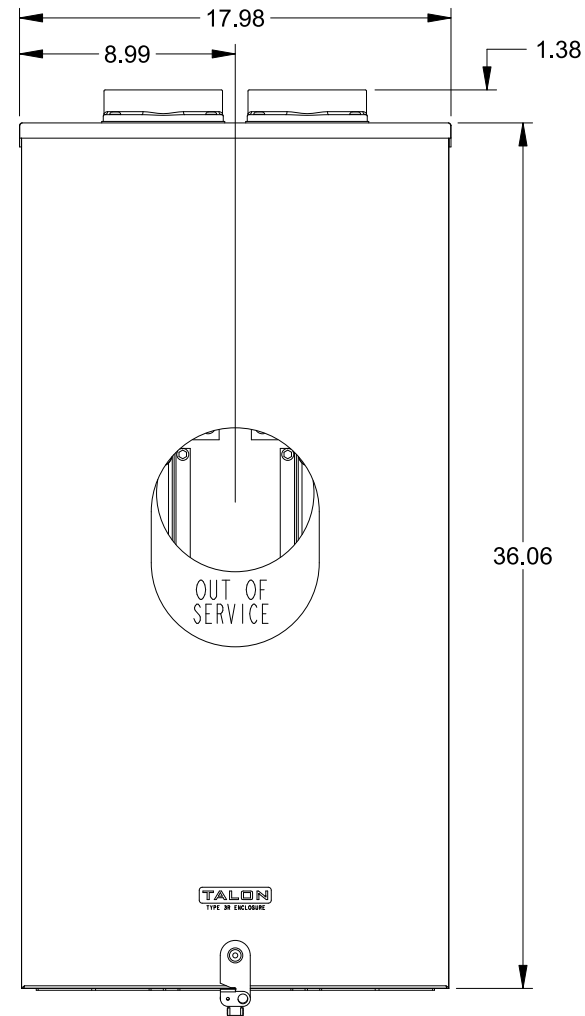

Catalog Number: 9810-9548

Features and Ratings

- Ringless Type Meter Socket
- 480A Continuous, 600A Max., 300V AC
- Outdoor Enclosure (NEMA Type 3R)
- Painted G90 Steel Enclosure
- 1 Phase, 3-Wire
- Meter Socket Type K-4UT
- For Overhead & Underground Service
- (2) 4" HD Type Hubs Installed

(2) TYPE HD 4" HUBS INSTALLED

Accessories

CONDUIT HUBS (HD Type)	
TRADE SIZE	CATALOG No.
3 INCH	EC56856 or H56856-2
3-1/2 INCH	EC56857 or H56857-2
4 INCH	EC56858 or H56858-2
Hub Cover Plate	EC56933 or H56933S

K4 Lexan Shield **K4 Manual Bypass**
 Cat No: 5007400-K Cat No: H56495

Blank Sliding Cover
 Steel - Cat. No: HA-300529-3
 Aluminum - Cat. No: HA-300529-4

Connectors, Wire Sizes and Torques

CONNECTOR	PART No.	WIRE SIZE	HEX DRIVE	TORQUE
LINE	56427	(2) #6 - 350 kcmil	5/16"	275 IN-LBS.
LOAD	56425	(2) #6 - 350 kcmil	5/16"	275 IN-LBS.
NEUTRAL	56426	(4) #6 - 350 kcmil	5/16"	275 IN-LBS.
GROUND	56734	#6 - 250 kcmil	5/16"	275 IN-LBS.

VIEW SHOWN WITH COVER REMOVED

© 2016 Copyright Siemens Industry, Inc.

TALON

Meter Socket

Description: **480A Cont, 4 Terminal, K-4UT, 300V AC, Painted Steel Enclosure**

JEL 3/18/16 | DO NOT SCALE DRAWING | Dwg No: **9810-9548**