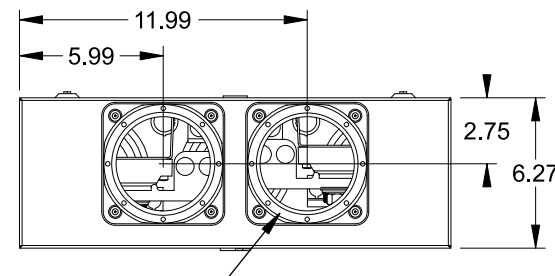

Catalog Number: 9810-9548

Features and Ratings

- Ringless Type Meter Socket
- 480A Continuous, 600A Max., 300V AC
- Outdoor Enclosure (NEMA Type 3R)
- Painted G90 Steel Enclosure
- 1 Phase, 3-Wire
- Meter Socket Type K-4UT
- For Overhead & Underground Service
- (2) 4" HD Type Hubs Installed

(2) TYPE HD 4" HUBS INSTALLED

Accessories

CONDUIT HUBS (HD Type)	
TRADE SIZE	CATALOG No.
3 INCH	EC56856 or H56856-2
3-1/2 INCH	EC56857 or H56857-2
4 INCH	EC56858 or H56858-2
Hub Cover Plate	EC56933 or H56933S

K4 Lexan Shield **K4 Manual Bypass**
 Cat No: 5007400-K Cat No: H56495

Blank Sliding Cover
 Steel - Cat. No: HA-300529-3
 Aluminum - Cat. No: HA-300529-4

Connectors, Wire Sizes and Torques

CONNECTOR	PART No.	WIRE SIZE	HEX DRIVE	TORQUE
LINE	56427	(2) #6 - 350 kcmil	5/16"	275 IN-LBS.
LOAD	56425	(2) #6 - 350 kcmil	5/16"	275 IN-LBS.
NEUTRAL	56426	(4) #6 - 350 kcmil	5/16"	275 IN-LBS.
GROUND	56734	#6 - 250 kcmil	5/16"	275 IN-LBS.

VIEW SHOWN WITH COVER REMOVED

© 2016 Copyright Siemens Industry, Inc.

TALON

Meter Socket

Description: **480A Cont, 4 Terminal, K-4UT, 300V AC, Painted Steel Enclosure**

JEL 3/18/16 | DO NOT SCALE DRAWING | Dwg No: **9810-9548**