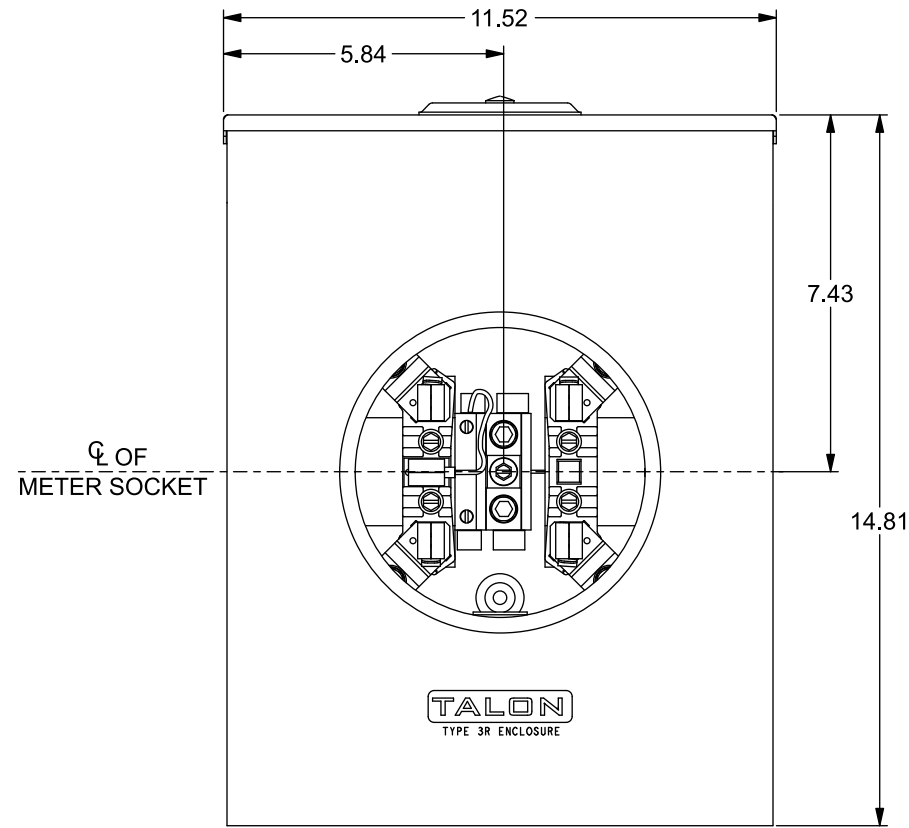

Catalog Number: UAT427-XMWR

Features and Ratings

- Ring Type Meter Socket
- 200A Continuous, 250A Max., 600V AC
- Outdoor Enclosure (Type 3R)
- Painted G90 Steel
- 1 Phase, 3 Wire
- 5 Jaw Meter Socket
- Meter Socket Type UAT4
- Quad Bonded Neutral
- For Overhead or Underground Service
- RX Type Hub Opening, Cover Plate Installed

Accessories

CONDUIT HUBS (RX Type)	
TRADE SIZE	CATALOG No.
1-1/4 INCH	EC38597 or H38597-2
1-1/2 INCH	EC38598 or H38598-2
2 INCH	EC38599 or H38599-2
2-1/2 INCH	EC38600 or H38600-2
Hub Cover Plate	EC38595 or H38595-1

Meter Opening Cover Plate
Cat No: H659-0162
5th Jaw Kit
Cat. No: EC659-0121

Connectors, Wire Sizes and Torques

CONNECTOR	WIRE SIZE	TORQUE
LINE, LOAD, NEUTRAL*	#6 - 350 kcmil	250 IN.-LBS.
GROUND	#2 - 14 AWG	50 IN.-LBS.

* External Hex Drive 1/2"
* Internal Hex Drive 5/16"

© 2019 Copyright Siemens Industry, Inc.

TALON

Meter Socket

Description: **200A Cont, 5 Jaw, UAT4, 600V AC, Painted Steel Enclosure**

KAM 5/16/19 DO NOT SCALE DRAWING Dwg No: **UAT427-XMWR**