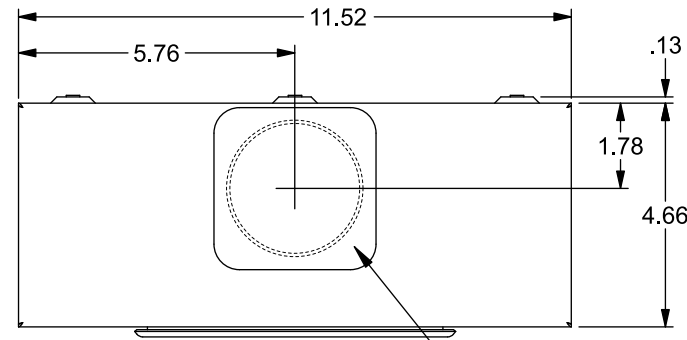

## Features and Ratings

- Ring Type Meter Socket
- 200A Continuous, 250A Max., 600V AC
- Outdoor Enclosure (Type 3R)
- Painted G90 Steel
- 1 Phase, 3 Wire
- 5 Jaw Meter Socket
- Meter Socket Type UAT4
- Quad Bonded Neutral
- For Overhead or Underground Service
- RX Type Hub Opening, Cover Plate Installed

## Accessories

| CONDUIT HUBS (RX Type) |                     |
|------------------------|---------------------|
| TRADE SIZE             | CATALOG No.         |
| 1-1/4 INCH             | EC38597 or H38597-2 |
| 1-1/2 INCH             | EC38598 or H38598-2 |
| 2 INCH                 | EC38599 or H38599-2 |
| 2-1/2 INCH             | EC38600 or H38600-2 |
| Hub Cover Plate        | EC38595 or H38595-1 |

## Connectors, Wire Sizes and Torques

| CONNECTOR            | WIRE SIZE      | TORQUE       |
|----------------------|----------------|--------------|
| LINE, LOAD, NEUTRAL* | #6 - 350 kcmil | 250 IN.-LBS. |
| GROUND               | #2 - 14 AWG    | 50 IN.-LBS.  |

\* External Hex Drive 1/2"  
\* Internal Hex Drive 5/16"

© 2019 Copyright Siemens Industry, Inc.

**TALON**

**Meter Socket**

Description: **200A Cont, 5 Jaw, UAT4, 600V AC, Painted Steel Enclosure**

KAM 5/16/19 DO NOT SCALE DRAWING Dwg No: **UAT427-XMWR**