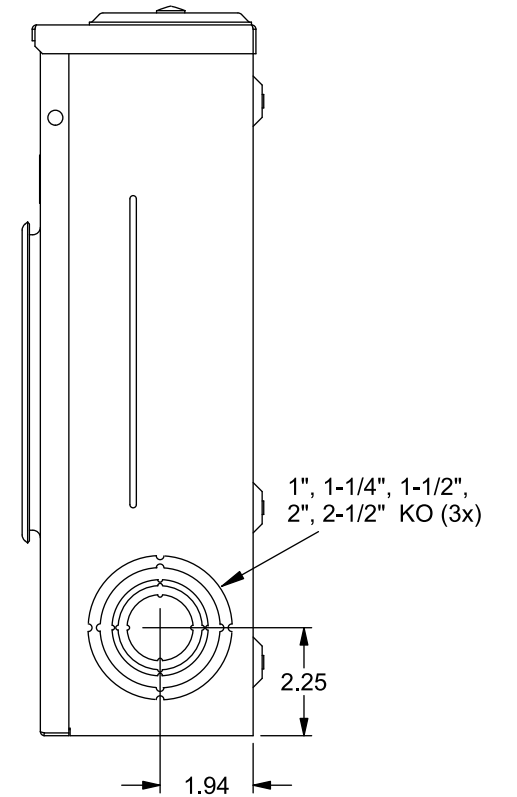

## Features and Ratings

- Ring Type Meter Socket
- 200A Continuous, 250A Max., 600V AC
- Outdoor Enclosure (Type 3R)
- Painted G90 Steel
- 1 Phase, 3 Wire
- 5 Jaw Meter Socket
- Meter Socket Type UAT4
- Quad Bonded Neutral
- For Overhead or Underground Service
- RX Type Hub Opening, Cover Plate Installed

## Accessories

| CONDUIT HUBS (RX Type) |                     |
|------------------------|---------------------|
| TRADE SIZE             | CATALOG No.         |
| 1-1/4 INCH             | EC38597 or H38597-2 |
| 1-1/2 INCH             | EC38598 or H38598-2 |
| 2 INCH                 | EC38599 or H38599-2 |
| 2-1/2 INCH             | EC38600 or H38600-2 |
| Hub Cover Plate        | EC38595 or H38595-1 |

## Connectors, Wire Sizes and Torques

| CONNECTOR            | WIRE SIZE      | TORQUE       |
|----------------------|----------------|--------------|
| LINE, LOAD, NEUTRAL* | #6 - 350 kcmil | 250 IN.-LBS. |
| GROUND               | #2 - 14 AWG    | 50 IN.-LBS.  |

\* External Hex Drive 1/2"  
\* Internal Hex Drive 5/16"

© 2019 Copyright Siemens Industry, Inc.

**TALON**

**Meter Socket**

Description: **200A Cont, 5 Jaw, UAT4, 600V AC, Painted Steel Enclosure**

KAM 5/16/19 DO NOT SCALE DRAWING Dwg No: **UAT427-XMWR**