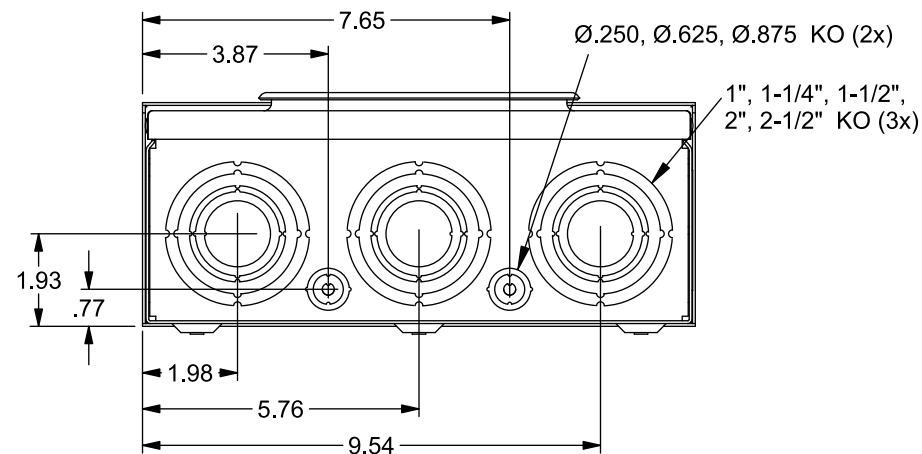

## Features and Ratings

- Ring Type Meter Socket
- 200A Continuous, 250A Max., 600V AC
- Outdoor Enclosure (Type 3R)
- Painted G90 Steel
- 1 Phase, 3 Wire
- 5 Jaw Meter Socket
- Meter Socket Type UAT4
- Quad Bonded Neutral
- For Overhead or Underground Service
- RX Type Hub Opening, Cover Plate Installed

TYPE RX (SMALL) HUB OPENING COVER PLATE INSTALLED

VIEW SHOWN WITH COVER REMOVED

## Accessories

| CONDUIT HUBS (RX Type) |                     |
|------------------------|---------------------|
| TRADE SIZE             | CATALOG No.         |
| 1-1/4 INCH             | EC38597 or H38597-2 |
| 1-1/2 INCH             | EC38598 or H38598-2 |
| 2 INCH                 | EC38599 or H38599-2 |
| 2-1/2 INCH             | EC38600 or H38600-2 |
| Hub Cover Plate        | EC38595 or H38595-1 |

## Connectors, Wire Sizes and Torques

| CONNECTOR            | WIRE SIZE      | TORQUE       |
|----------------------|----------------|--------------|
| LINE, LOAD, NEUTRAL* | #6 - 350 kcmil | 250 IN.-LBS. |
| GROUND               | #2 - 14 AWG    | 50 IN.-LBS.  |