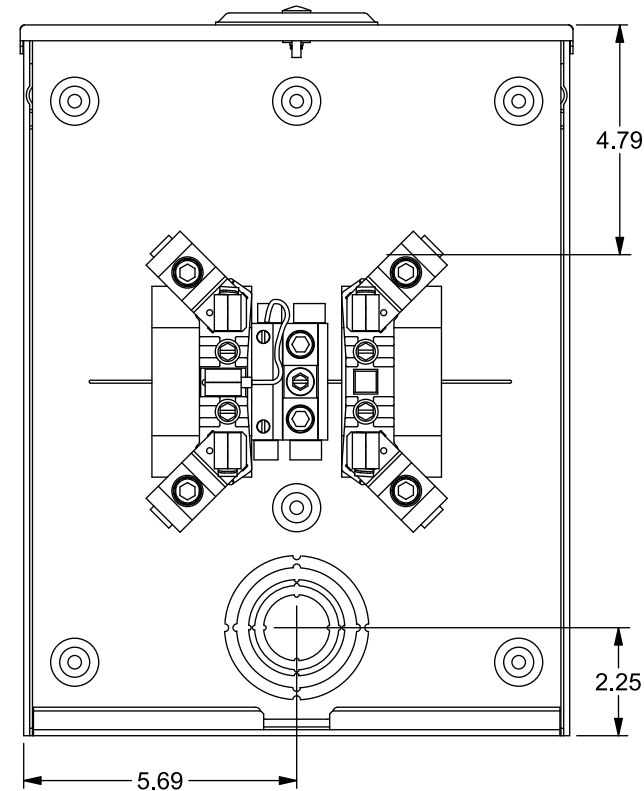

## Features and Ratings

- Ring Type Meter Socket
- 200A Continuous, 250A Max., 600V AC
- Outdoor Enclosure (Type 3R)
- Painted G90 Steel
- 1 Phase, 3 Wire
- 5 Jaw Meter Socket
- Meter Socket Type UAT4
- Quad Bonded Neutral
- For Overhead or Underground Service
- RX Type Hub Opening, Cover Plate Installed

TYPE RX (SMALL) HUB OPENING COVER PLATE INSTALLED

VIEW SHOWN WITH COVER REMOVED

## Accessories

| CONDUIT HUBS (RX Type) |                     |
|------------------------|---------------------|
| TRADE SIZE             | CATALOG No.         |
| 1-1/4 INCH             | EC38597 or H38597-2 |
| 1-1/2 INCH             | EC38598 or H38598-2 |
| 2 INCH                 | EC38599 or H38599-2 |
| 2-1/2 INCH             | EC38600 or H38600-2 |
| Hub Cover Plate        | EC38595 or H38595-1 |

\* External Hex Drive 1/2"  
\* Internal Hex Drive 5/16"

© 2019 Copyright Siemens Industry, Inc.

**TALON**

**Meter Socket**

Description: **200A Cont, 5 Jaw, UAT4, 600V AC, Painted Steel Enclosure**

KAM 5/16/19 DO NOT SCALE DRAWING Dwg No: **UAT427-XMWR**