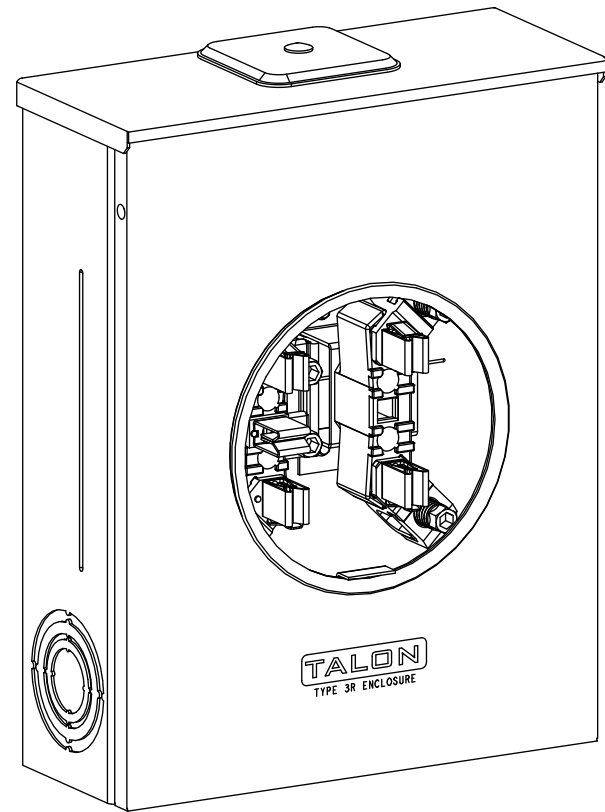

## Features and Ratings

- Ring Type Meter Socket
- 200A Continuous, 250A Max., 600V AC
- Outdoor Enclosure (Type 3R)
- Painted G90 Steel
- 1 Phase, 3 Wire
- 5 Jaw Meter Socket
- Meter Socket Type UAT4
- Quad Bonded Neutral
- For Overhead or Underground Service
- RX Type Hub Opening, Cover Plate Installed

TYPE RX (SMALL) HUB OPENING COVER PLATE INSTALLED

VIEW SHOWN WITH COVER REMOVED

## Accessories

| CONDUIT HUBS (RX Type) |                     |
|------------------------|---------------------|
| TRADE SIZE             | CATALOG No.         |
| 1-1/4 INCH             | EC38597 or H38597-2 |
| 1-1/2 INCH             | EC38598 or H38598-2 |
| 2 INCH                 | EC38599 or H38599-2 |
| 2-1/2 INCH             | EC38600 or H38600-2 |
| Hub Cover Plate        | EC38595 or H38595-1 |

Meter Opening Cover Plate  
Cat No: H659-0162  
5th Jaw Kit  
Cat. No: EC659-0121