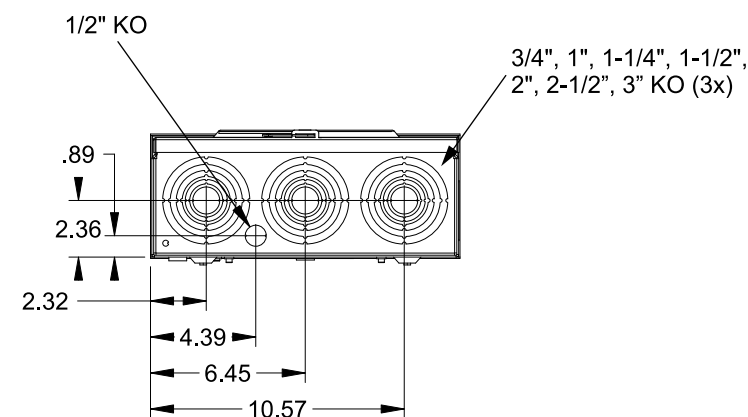

## Features and Ratings

- Ringless Type Meter Socket
- 320A Continuous, 400A Max., 600V AC
- Outdoor Enclosure (NEMA Type 3R)
- Painted G90 Steel Enclosure
- 1 Phase, 3-Wire, Commercial Socket
- 4 Jaw Meter Socket
- Meter Socket Type HQ-4SU
- For Overhead & Underground Service
- HD Type Hub Opening w/Large Coverplate
- Lever Bypass

## Accessories

CONDUIT HUBS (HD Type)	
TRADE SIZE	CATALOG No.
3 INCH	EC56856 or H56856-2
3-1/2 INCH	EC56857 or H56857-2
4 INCH	EC56858 or H56858-2
Hub Cover Plate	EC56933 or H56933S

Meter Opening Cover Plate  
Cat No: H659-0162  
5th Jaw Kit  
Cat. No: EC35815-2

## Connectors, Wire Sizes and Torques

CONNECTOR	PART No.	WIRE SIZE	HEX DRIVE	TORQUE
LINE/LOAD/NEUTRAL	58890-1	#6 - 350 kcmil	5/16"	275 IN-LBS.
GROUND	67554A	#14 - 2/0 AWG	..	50 IN-LBS.

© 2016 Copyright Siemens Industry, Inc.

**TALON**  
**Meter Socket**

Description: **320A Cont, 4 Jaw, HQ-4SU, 600V AC, Painted Steel Enclosure**

JEL 3/18/16 | DO NOT SCALE DRAWING | Dwg No: **47604-02**