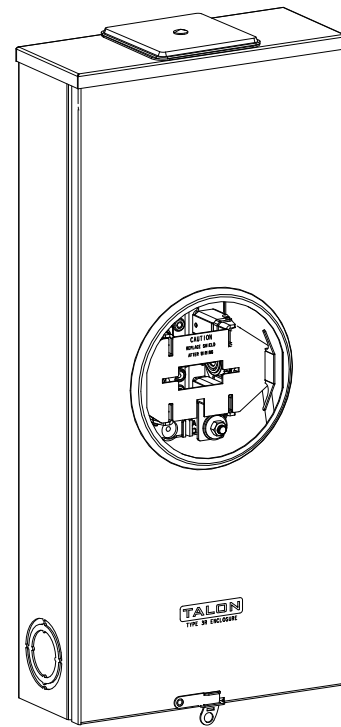

## Features and Ratings

- Ringless Type Meter Socket
- 320A Continuous, 400A Max., 600V AC
- Outdoor Enclosure (NEMA Type 3R)
- Painted G90 Steel Enclosure
- 1 Phase, 3-Wire, Commercial Socket
- 4 Jaw Meter Socket
- Meter Socket Type HQ-4SU
- For Overhead & Underground Service
- HD Type Hub Opening w/Large Coverplate
- Lever Bypass

TYPE HD (LARGE) HUB OPENING COVER PLATE INSTALLED

VIEW SHOWN WITH COVER REMOVED

## Accessories

CONDUIT HUBS (HD Type)	
TRADE SIZE	CATALOG No.
3 INCH	EC56856 or H56856-2
3-1/2 INCH	EC56857 or H56857-2
4 INCH	EC56858 or H56858-2
Hub Cover Plate	EC56933 or H56933S

Meter Opening Cover Plate  
Cat No: H659-0162  
5th Jaw Kit  
Cat. No: EC35815-2

## Connectors, Wire Sizes and Torques

CONNECTOR	PART No.	WIRE SIZE	HEX DRIVE	TORQUE
LINE/LOAD/NEUTRAL	58890-1	#6 - 350 kcmil	5/16"	275 IN-LBS.
GROUND	67554A	#14 - 2/0 AWG	..	50 IN-LBS.

© 2016 Copyright Siemens Industry, Inc.