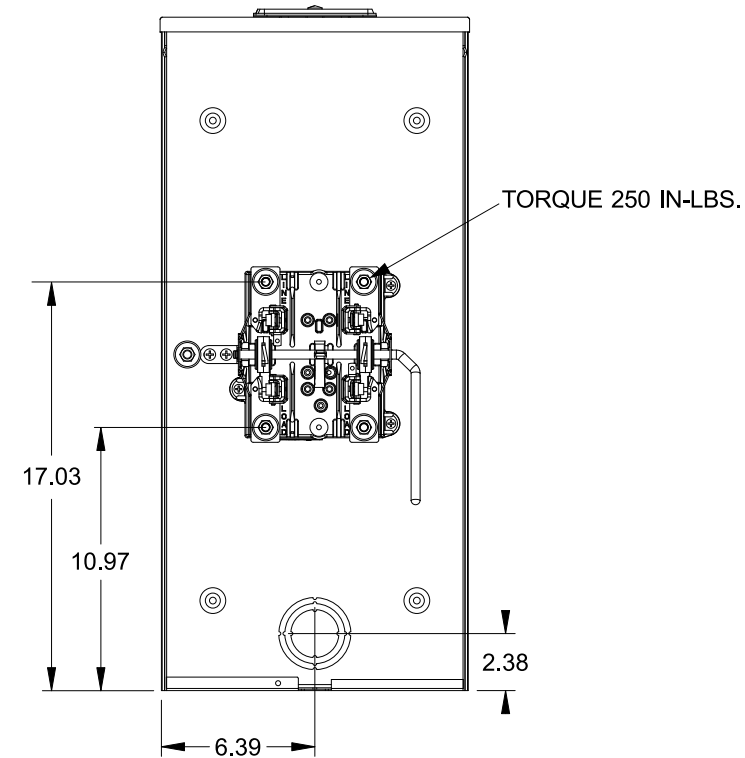

## Features and Ratings

- Ringless Type Meter Socket
- 320A Continuous, 400A Max., 600V AC
- Outdoor Enclosure (NEMA Type 3R)
- Painted G90 Steel Enclosure
- 1 Phase, 3-Wire, Commercial Socket
- 4 Jaw Meter Socket
- Meter Socket Type HQ-4SU
- For Overhead & Underground Service
- HD Type Hub Opening w/Large Coverplate
- Lever Bypass

## Accessories

CONDUIT HUBS (HD Type)	
TRADE SIZE	CATALOG No.
3 INCH	EC56856 or H56856-2
3-1/2 INCH	EC56857 or H56857-2
4 INCH	EC56858 or H56858-2
Hub Cover Plate	EC56933 or H56933S

Meter Opening Cover Plate  
Cat No: H659-0162  
5th Jaw Kit  
Cat. No: EC35815-2

## Connectors, Wire Sizes and Torques

CONNECTOR	PART No.	WIRE SIZE	HEX DRIVE	TORQUE
LINE/LOAD/NEUTRAL	58890-1	#6 - 350 kcmil	5/16"	275 IN-LBS.
GROUND	67554A	#14 - 2/0 AWG	..	50 IN-LBS.

© 2016 Copyright Siemens Industry, Inc.

**TALON**  
**Meter Socket**

Description: **320A Cont, 4 Jaw, HQ-4SU, 600V AC, Painted Steel Enclosure**

JEL 3/18/16 | DO NOT SCALE DRAWING | Dwg No: **47604-02**