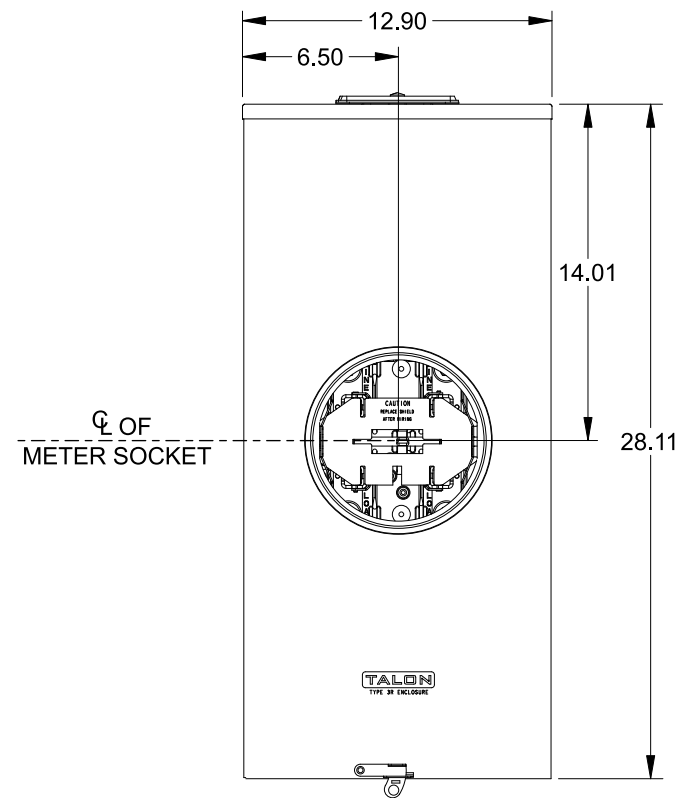

Catalog Number: 47604-02

Features and Ratings

- Ringless Type Meter Socket
- 320A Continuous, 400A Max., 600V AC
- Outdoor Enclosure (NEMA Type 3R)
- Painted G90 Steel Enclosure
- 1 Phase, 3-Wire, Commercial Socket
- 4 Jaw Meter Socket
- Meter Socket Type HQ-4SU
- For Overhead & Underground Service
- HD Type Hub Opening w/Large Coverplate
- Lever Bypass