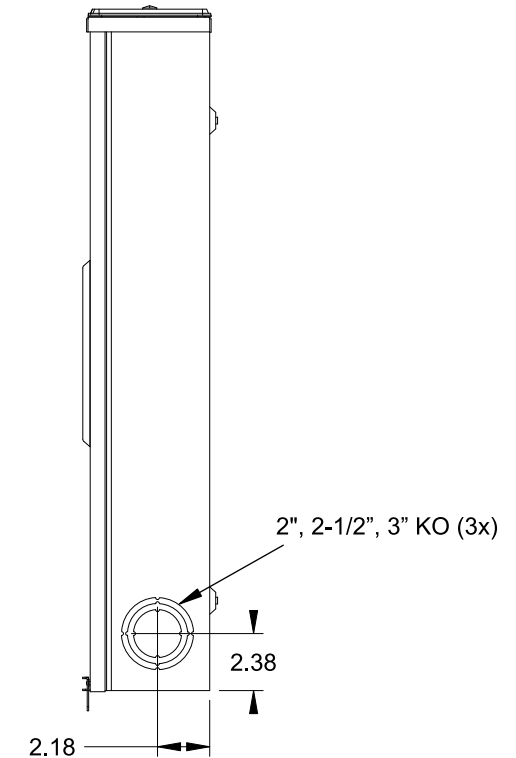

## Features and Ratings

- Ringless Type Meter Socket
- 320A Continuous, 400A Max., 600V AC
- Outdoor Enclosure (NEMA Type 3R)
- Painted G90 Steel Enclosure
- 1 Phase, 3-Wire, Commercial Socket
- 4 Jaw Meter Socket
- Meter Socket Type HQ-4SU
- For Overhead & Underground Service
- HD Type Hub Opening w/Large Coverplate
- Lever Bypass

TYPE HD (LARGE) HUB OPENING COVER PLATE INSTALLED

VIEW SHOWN WITH COVER REMOVED

## Accessories

CONDUIT HUBS (HD Type)	
TRADE SIZE	CATALOG No.
3 INCH	EC56856 or H56856-2
3-1/2 INCH	EC56857 or H56857-2
4 INCH	EC56858 or H56858-2
Hub Cover Plate	EC56933 or H56933S

Meter Opening Cover Plate  
Cat No: H659-0162  
5th Jaw Kit  
Cat. No: EC35815-2

## Connectors, Wire Sizes and Torques

CONNECTOR	PART No.	WIRE SIZE	HEX DRIVE	TORQUE
LINE/LOAD/NEUTRAL	58890-1	#6 - 350 kcmil	5/16"	275 IN-LBS.
GROUND	67554A	#14 - 2/0 AWG	..	50 IN-LBS.

© 2016 Copyright Siemens Industry, Inc.