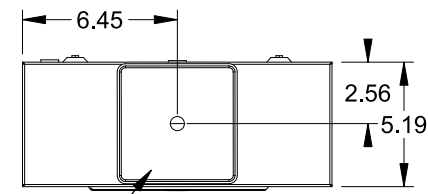

## Features and Ratings

- Ringless Type Meter Socket
- 320A Continuous, 400A Max., 600V AC
- Outdoor Enclosure (NEMA Type 3R)
- Painted G90 Steel Enclosure
- 1 Phase, 3-Wire, Commercial Socket
- 4 Jaw Meter Socket
- Meter Socket Type HQ-4SU
- For Overhead & Underground Service
- HD Type Hub Opening w/Large Coverplate
- Lever Bypass

## Connectors, Wire Sizes and Torques

CONNECTOR	PART No.	WIRE SIZE	HEX DRIVE	TORQUE
LINE/LOAD/NEUTRAL	58890-1	#6 - 350 kcmil	5/16"	275 IN-LBS.
GROUND	67554A	#14 - 2/0 AWG	..	50 IN-LBS.

© 2016 Copyright Siemens Industry, Inc.

**TALON**  
**Meter Socket**

Description: **320A Cont, 4 Jaw, HQ-4SU, 600V AC, Painted Steel Enclosure**

JEL 3/18/16 | DO NOT SCALE DRAWING | Dwg No: **47604-02**