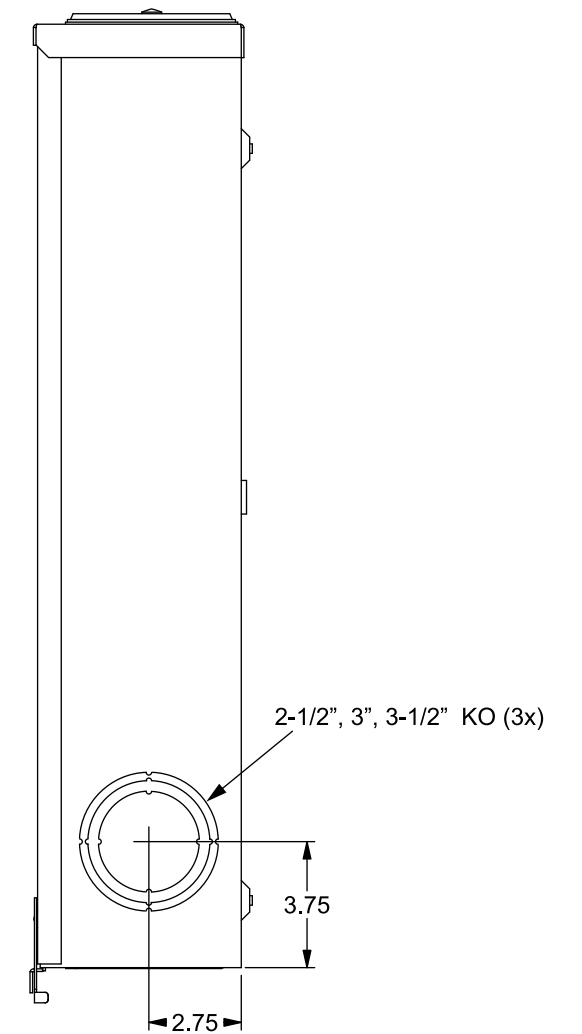

Catalog Number: 47705-82KCPL

Features and Ratings

- Ringless Type Meter Socket
- 320A Continuous, 400A Max., 600V AC
- Outdoor Enclosure (NEMA Type 3R)
- Painted G90 Steel Enclosure
- 1 Phase, 3 Wire, Commercial Socket
- 5 Jaw Meter Socket
- Meter Socket Type HQ-5DT
- For Overhead & Underground Service
- HD Type Hub Opening, Cover Plate Included
- Lever Bypass
- 7/8" Barrel Lock Provision

TYPE HD (LARGE) HUB OPENING WITH COVERPLATE INSTALLED

Accessories

CONDUIT HUBS (HD Type)	
TRADE SIZE	CATALOG No.
3 INCH	EC56856 or H56856-2
3-1/2 INCH	EC56857 or H56857-2
4 INCH	EC56858 or H56858-2
Hub Cover Plate	EC56933 or H56933S

Meter Opening Cover Plate
Cat No: H659-0162

Connectors, Wire Sizes and Torques

CONNECTOR	PART No.	WIRE SIZE	TORQUE
LINE	60162	#4-600 (2) 1/0-250 MCM	500 IN-LBS.
LOAD/NEUTRAL	56732	(2)#4-350 MCM	275 IN-LBS.
GROUND	67754	#14 - 2/0 AWG	50 IN-LBS.

VIEW SHOWN WITH COVER REMOVED

© 2018 Copyright Siemens Industry, Inc.

TALON

Meter Socket

Description: **320A Cont, 7 Jaw, HQ-5DT, 7/8 BL, 600V AC, Painted Steel Enclosure**

KAM 1/22/18 DO NOT SCALE DRAWING Dwg No: **47705-82KCPL**