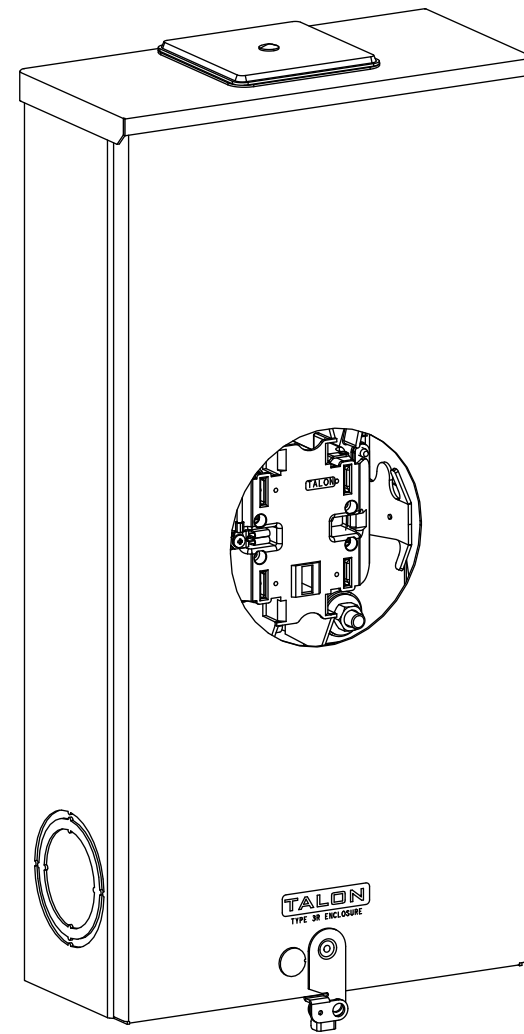

Catalog Number: 47705-82KCPL

Features and Ratings

- Ringless Type Meter Socket
- 320A Continuous, 400A Max., 600V AC
- Outdoor Enclosure (NEMA Type 3R)
- Painted G90 Steel Enclosure
- 1 Phase, 3 Wire, Commercial Socket
- 5 Jaw Meter Socket
- Meter Socket Type HQ-5DT
- For Overhead & Underground Service
- HD Type Hub Opening, Cover Plate Included
- Lever Bypass
- 7/8" Barrel Lock Provision

TYPE HD (LARGE) HUB OPENING WITH COVERPLATE INSTALLED

Accessories

CONDUIT HUBS (HD Type)	
TRADE SIZE	CATALOG No.
3 INCH	EC56856 or H56856-2
3-1/2 INCH	EC56857 or H56857-2
4 INCH	EC56858 or H56858-2
Hub Cover Plate	EC56933 or H56933S

Meter Opening Cover Plate
Cat No: H659-0162

Connectors, Wire Sizes and Torques

CONNECTOR	PART No.	WIRE SIZE	TORQUE
LINE	60162	#4-600 (2) 1/0-250 MCM	500 IN-LBS.
LOAD/NEUTRAL	56732	(2)#4-350 MCM	275 IN-LBS.
GROUND	67754	#14 - 2/0 AWG	50 IN-LBS.

VIEW SHOWN WITH COVER REMOVED

© 2018 Copyright Siemens Industry, Inc.

TALON

Meter Socket

Description: **320A Cont, 7 Jaw, HQ-5DT, 7/8 BL, 600V AC, Painted Steel Enclosure**

KAM 1/22/18 DO NOT SCALE DRAWING Dwg No: **47705-82KCPL**