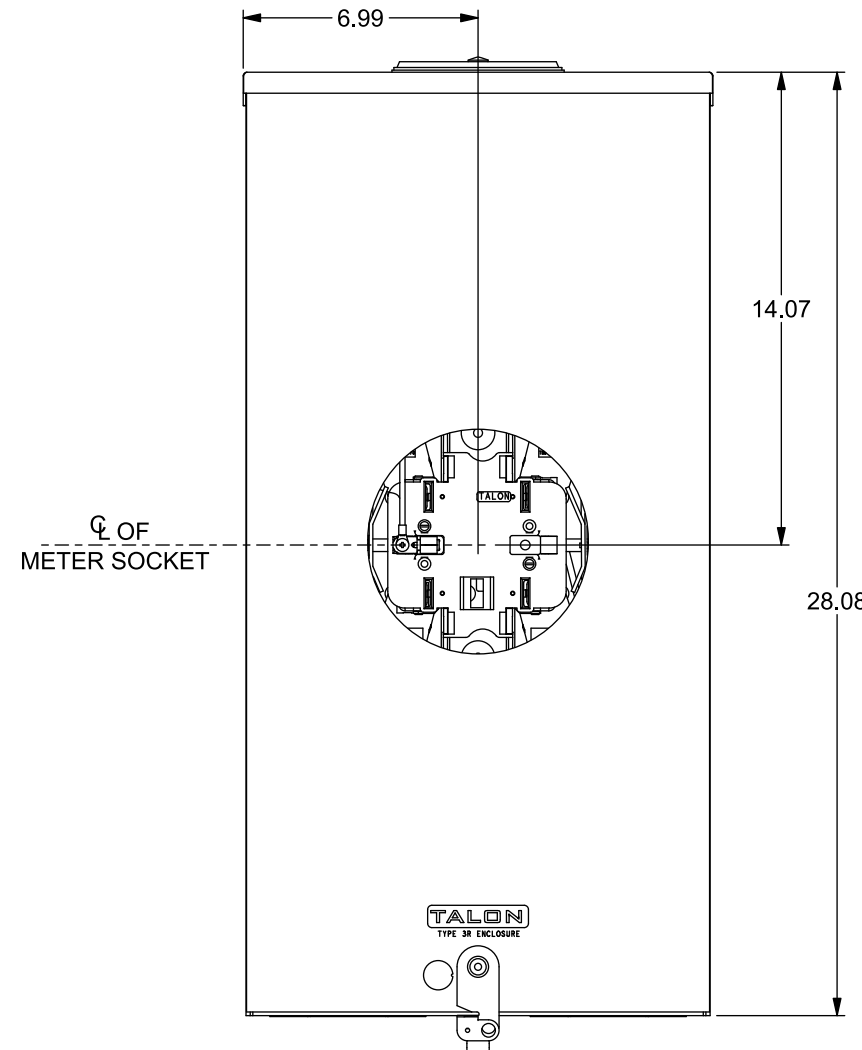

Catalog Number: 47705-82KCPL

Features and Ratings

- Ringless Type Meter Socket
- 320A Continuous, 400A Max., 600V AC
- Outdoor Enclosure (NEMA Type 3R)
- Painted G90 Steel Enclosure
- 1 Phase, 3 Wire, Commercial Socket
- 5 Jaw Meter Socket
- Meter Socket Type HQ-5DT
- For Overhead & Underground Service
- HD Type Hub Opening, Cover Plate Included
- Lever Bypass
- 7/8" Barrel Lock Provision

TYPE HD (LARGE) HUB OPENING WITH COVERPLATE INSTALLED

Accessories

CONDUIT HUBS (HD Type)	
TRADE SIZE	CATALOG No.
3 INCH	EC56856 or H56856-2
3-1/2 INCH	EC56857 or H56857-2
4 INCH	EC56858 or H56858-2
Hub Cover Plate	EC56933 or H56933S

Meter Opening Cover Plate
Cat No: H659-0162

Connectors, Wire Sizes and Torques

CONNECTOR	PART No.	WIRE SIZE	TORQUE
LINE	60162	#4-600 (2) 1/0-250 MCM	500 IN-LBS.
LOAD/NEUTRAL	56732	(2)#4-350 MCM	275 IN-LBS.
GROUND	67754	#14 - 2/0 AWG	50 IN-LBS.

VIEW SHOWN WITH COVER REMOVED

© 2018 Copyright Siemens Industry, Inc.

TALON

Meter Socket

Description: **320A Cont, 7 Jaw, HQ-5DT, 7/8 BL, 600V AC, Painted Steel Enclosure**

KAM 1/22/18 DO NOT SCALE DRAWING Dwg No: **47705-82KCPL**