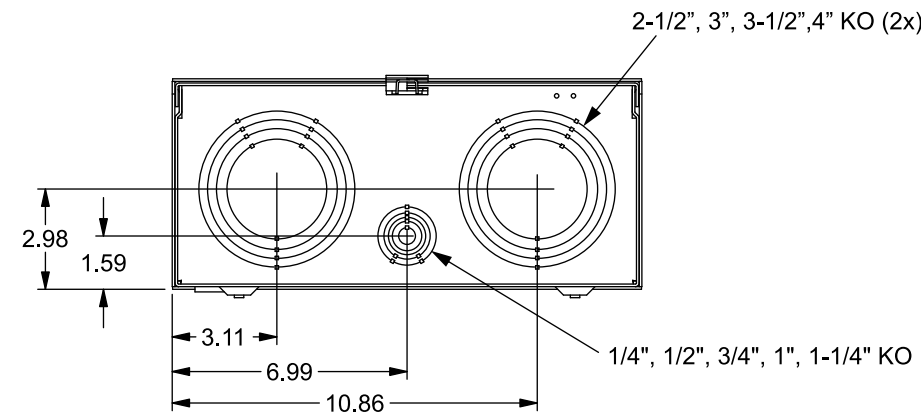

Catalog Number: 47705-82KCPL

Features and Ratings

- Ringless Type Meter Socket
- 320A Continuous, 400A Max., 600V AC
- Outdoor Enclosure (NEMA Type 3R)
- Painted G90 Steel Enclosure
- 1 Phase, 3 Wire, Commercial Socket
- 5 Jaw Meter Socket
- Meter Socket Type HQ-5DT
- For Overhead & Underground Service
- HD Type Hub Opening, Cover Plate Included
- Lever Bypass
- 7/8" Barrel Lock Provision

TYPE HD (LARGE) HUB OPENING WITH COVERPLATE INSTALLED

Accessories

CONDUIT HUBS (HD Type)	
TRADE SIZE	CATALOG No.
3 INCH	EC56856 or H56856-2
3-1/2 INCH	EC56857 or H56857-2
4 INCH	EC56858 or H56858-2
Hub Cover Plate	EC56933 or H56933S

Meter Opening Cover Plate
Cat No: H659-0162

Connectors, Wire Sizes and Torques

CONNECTOR	PART No.	WIRE SIZE	TORQUE
LINE	60162	#4-600 (2) 1/0-250 MCM	500 IN-LBS.
LOAD/NEUTRAL	56732	(2)#4-350 MCM	275 IN-LBS.
GROUND	67754	#14 - 2/0 AWG	50 IN-LBS.

VIEW SHOWN WITH COVER REMOVED

© 2018 Copyright Siemens Industry, Inc.

TALON

Meter Socket

Description: **320A Cont, 7 Jaw, HQ-5DT, 7/8 BL, 600V AC, Painted Steel Enclosure**

KAM 1/22/18 DO NOT SCALE DRAWING Dwg No: **47705-82KCPL**