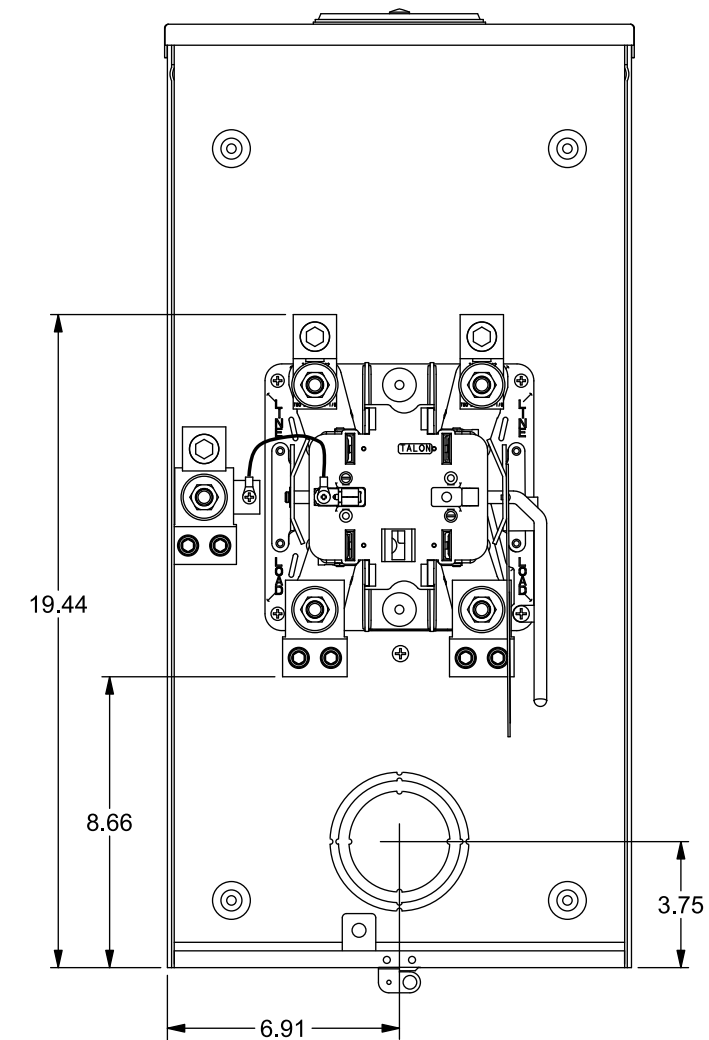

Catalog Number: 47705-82KCPL

Features and Ratings

- Ringless Type Meter Socket
- 320A Continuous, 400A Max., 600V AC
- Outdoor Enclosure (NEMA Type 3R)
- Painted G90 Steel Enclosure
- 1 Phase, 3 Wire, Commercial Socket
- 5 Jaw Meter Socket
- Meter Socket Type HQ-5DT
- For Overhead & Underground Service
- HD Type Hub Opening, Cover Plate Included
- Lever Bypass
- 7/8" Barrel Lock Provision

TYPE HD (LARGE) HUB OPENING WITH COVERPLATE INSTALLED

Accessories

CONDUIT HUBS (HD Type)	
TRADE SIZE	CATALOG No.
3 INCH	EC56856 or H56856-2
3-1/2 INCH	EC56857 or H56857-2
4 INCH	EC56858 or H56858-2
Hub Cover Plate	EC56933 or H56933S

Meter Opening Cover Plate
Cat No: H659-0162

Connectors, Wire Sizes and Torques

CONNECTOR	PART No.	WIRE SIZE	TORQUE
LINE	60162	#4-600 (2) 1/0-250 MCM	500 IN-LBS.
LOAD/NEUTRAL	56732	(2)#4-350 MCM	275 IN-LBS.
GROUND	67754	#14 - 2/0 AWG	50 IN-LBS.

VIEW SHOWN WITH COVER REMOVED

© 2018 Copyright Siemens Industry, Inc.

TALON

Meter Socket

Description: **320A Cont, 7 Jaw, HQ-5DT, 7/8 BL, 600V AC, Painted Steel Enclosure**

KAM 1/22/18 DO NOT SCALE DRAWING Dwg No: **47705-82KCPL**