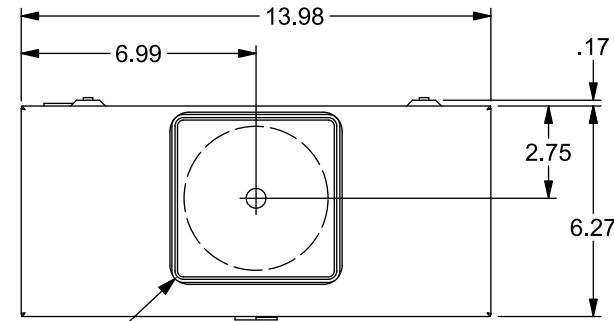

Catalog Number: 47705-82KCPL

Features and Ratings

- Ringless Type Meter Socket
- 320A Continuous, 400A Max., 600V AC
- Outdoor Enclosure (NEMA Type 3R)
- Painted G90 Steel Enclosure
- 1 Phase, 3 Wire, Commercial Socket
- 5 Jaw Meter Socket
- Meter Socket Type HQ-5DT
- For Overhead & Underground Service
- HD Type Hub Opening, Cover Plate Included
- Lever Bypass
- 7/8" Barrel Lock Provision

TYPE HD (LARGE) HUB OPENING WITH COVERPLATE INSTALLED

Accessories

CONDUIT HUBS (HD Type)	
TRADE SIZE	CATALOG No.
3 INCH	EC56856 or H56856-2
3-1/2 INCH	EC56857 or H56857-2
4 INCH	EC56858 or H56858-2
Hub Cover Plate	EC56933 or H56933S

Meter Opening Cover Plate
Cat No: H659-0162

Connectors, Wire Sizes and Torques

CONNECTOR	PART No.	WIRE SIZE	TORQUE
LINE	60162	#4-600 (2) 1/0-250 MCM	500 IN-LBS.
LOAD/NEUTRAL	56732	(2)#4-350 MCM	275 IN-LBS.
GROUND	67754	#14 - 2/0 AWG	50 IN-LBS.

VIEW SHOWN WITH COVER REMOVED

© 2018 Copyright Siemens Industry, Inc.

TALON

Meter Socket

Description: **320A Cont, 7 Jaw, HQ-5DT, 7/8 BL, 600V AC, Painted Steel Enclosure**

KAM 1/22/18 DO NOT SCALE DRAWING Dwg No: **47705-82KCPL**