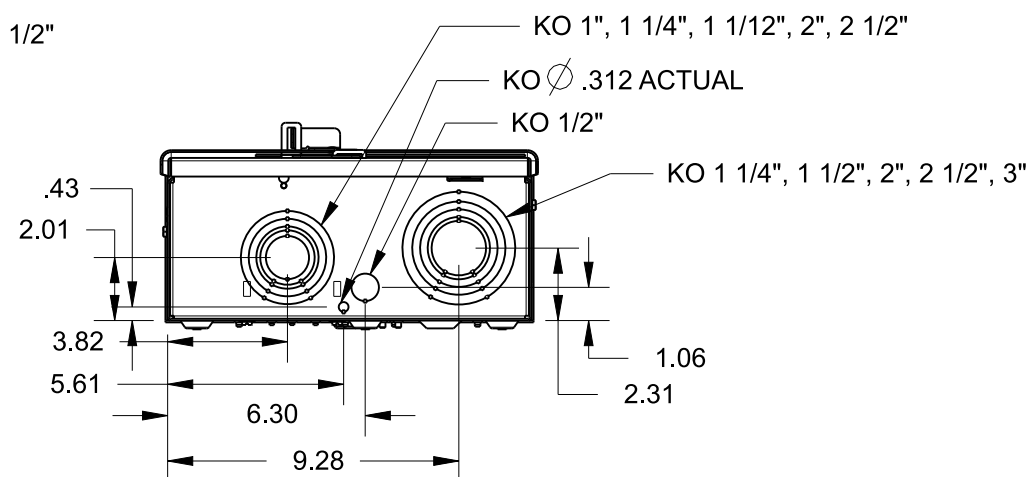

Catalog Number: UAB417-150

Features and Ratings

- Ringless Meter Cover
- 1 Phase, 3 Wire, 240 VAC
- Painted G90 Steel
- 200A Breaker Factory Installed
- Meter Socket Rating: 200A Continuous
- 4 Jaw Meter Socket, Ringless Type Meter Cover
- 10,000 AIC Max. Rated (See Wiring Diagram for Details)
- For Overhead or Underground Service
- RX Type Hubs on Top End Wall

TYPE RX (SMALL) HUB PROVISION
COVERPLATE INSTALLED (NOT SHOWN)

Accessories

TYPE RX HUBS	
Trade size (in)	Catalog number
1 1/4"	EC38597 or H38597-2
1 1/2"	EC38598 or H38598-2
2"	EC38599 or H38599-2
2 1/2"	EC38600 or H38600-2
Closure plate	EC38595 or H38595-1

Siemens Industry, Inc.		
Meter/Breaker Combination		
Description:		
200A, OH/UG, Ringless, Painted G90 Steel		
NH 10/12/15	DO NOT SCALE DRAWING	Dwg. No. UAB417-150