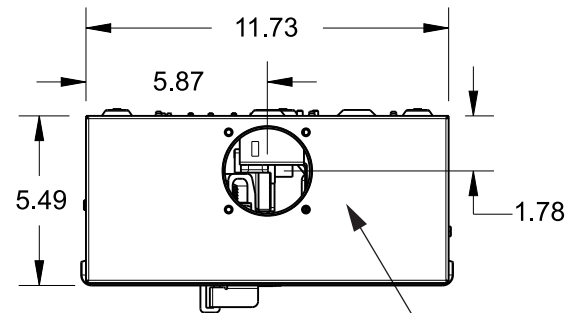

Catalog Number: UAB417-150

Features and Ratings

- Ringless Meter Cover
- 1 Phase, 3 Wire, 240 VAC
- Painted G90 Steel
- 200A Breaker Factory Installed
- Meter Socket Rating: 200A Continuous
- 4 Jaw Meter Socket, Ringless Type Meter Cover
- 10,000 AIC Max. Rated (See Wiring Diagram for Details)
- For Overhead or Underground Service
- RX Type Hubs on Top End Wall

TYPE RX (SMALL) HUB PROVISION
COVERPLATE INSTALLED (NOT SHOWN)

Accessories

TYPE RX HUBS	
Trade size (in)	Catalog number
1 1/4"	EC38597 or H38597-2
1 1/2"	EC38598 or H38598-2
2"	EC38599 or H38599-2
2 1/2"	EC38600 or H38600-2
Closure plate	EC38595 or H38595-1

Siemens Industry, Inc.		
Meter/Breaker Combination		
Description:		
200A, OH/UG, Ringless, Painted G90 Steel		
NH 10/12/15	DO NOT SCALE DRAWING	Dwg. No. UAB417-150