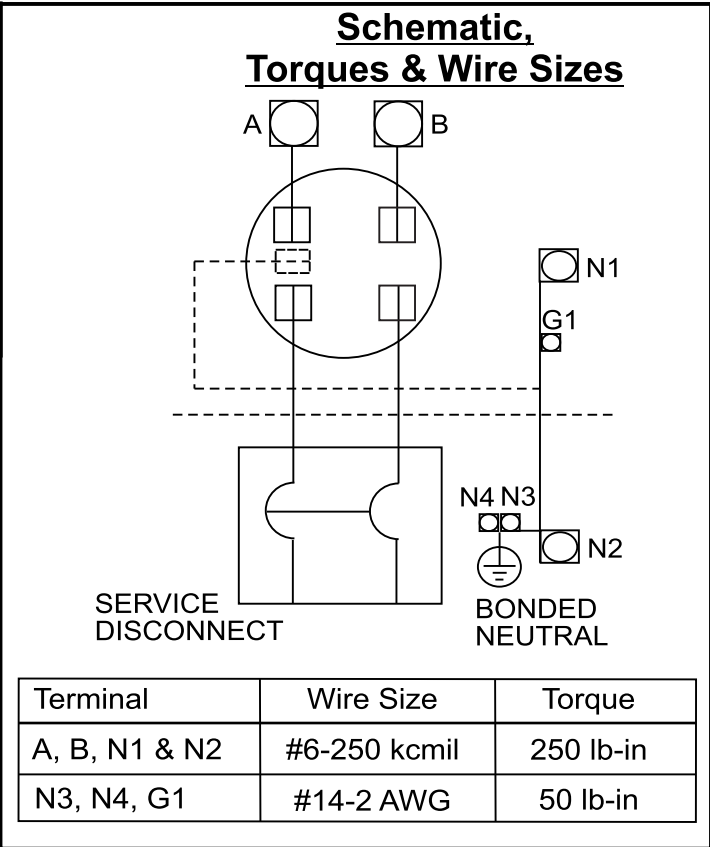

Catalog Number: UAB417-150

Features and Ratings

- Ringless Meter Cover
- 1 Phase, 3 Wire, 240 VAC
- Painted G90 Steel
- 200A Breaker Factory Installed
- Meter Socket Rating: 200A Continuous
- 4 Jaw Meter Socket, Ringless Type Meter Cover
- 10,000 AIC Max. Rated (See Wiring Diagram for Details)
- For Overhead or Underground Service
- RX Type Hubs on Top End Wall

TYPE RX (SMALL) HUB PROVISION
COVERPLATE INSTALLED (NOT SHOWN)

Accessories

TYPE RX HUBS	
Trade size (in)	Catalog number
1 1/4"	EC38597 or H38597-2
1 1/2"	EC38598 or H38598-2
2"	EC38599 or H38599-2
2 1/2"	EC38600 or H38600-2
Closure plate	EC38595 or H38595-1

Siemens Industry, Inc.		
Meter/Breaker Combination		
Description:		
200A, OH/UG, Ringless, Painted G90 Steel		
NH 10/12/15	DO NOT SCALE DRAWING	Dwg. No. UAB417-150