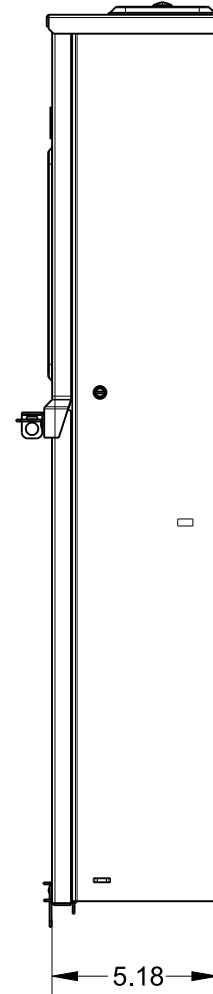

Catalog Number: UAB417-150

Features and Ratings

- Ringless Meter Cover
- 1 Phase, 3 Wire, 240 VAC
- Painted G90 Steel
- 200A Breaker Factory Installed
- Meter Socket Rating: 200A Continuous
- 4 Jaw Meter Socket, Ringless Type Meter Cover
- 10,000 AIC Max. Rated (See Wiring Diagram for Details)
- For Overhead or Underground Service
- RX Type Hubs on Top End Wall

TYPE RX (SMALL) HUB PROVISION
COVERPLATE INSTALLED (NOT SHOWN)

Accessories

TYPE RX HUBS	
Trade size (in)	Catalog number
1 1/4"	EC38597 or H38597-2
1 1/2"	EC38598 or H38598-2
2"	EC38599 or H38599-2
2 1/2"	EC38600 or H38600-2
Closure plate	EC38595 or H38595-1