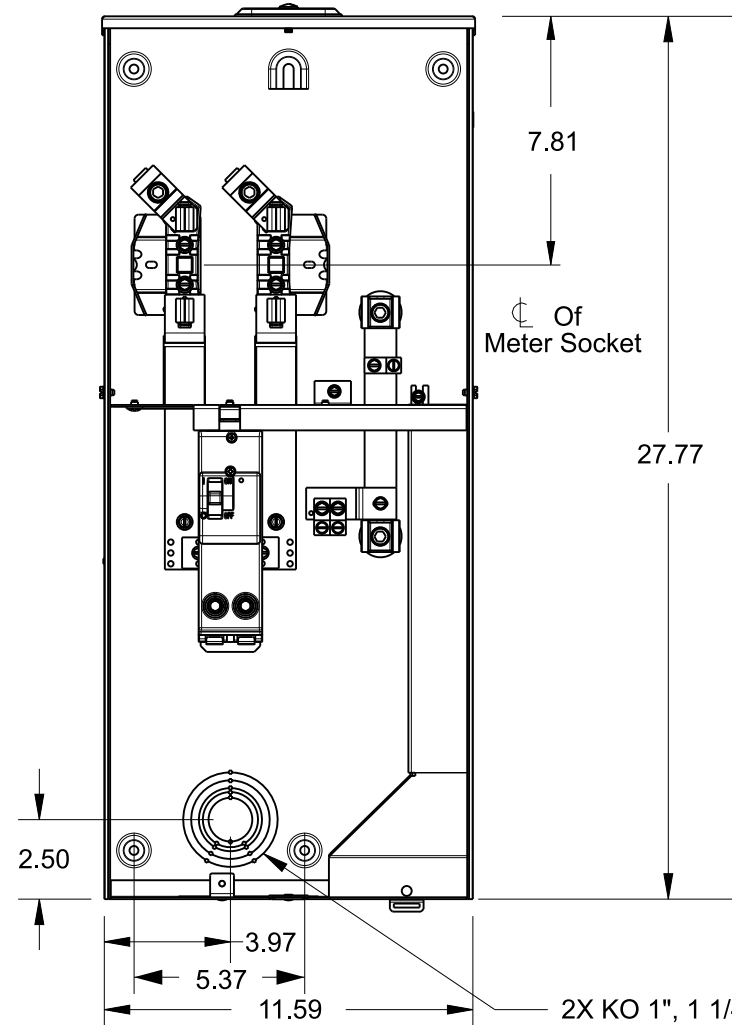

Catalog Number: UAB417-150

Features and Ratings

- Ringless Meter Cover
- 1 Phase, 3 Wire, 240 VAC
- Painted G90 Steel
- 200A Breaker Factory Installed
- Meter Socket Rating: 200A Continuous
- 4 Jaw Meter Socket, Ringless Type Meter Cover
- 10,000 AIC Max. Rated (See Wiring Diagram for Details)
- For Overhead or Underground Service
- RX Type Hubs on Top End Wall

TYPE RX (SMALL) HUB PROVISION
COVERPLATE INSTALLED (NOT SHOWN)

Accessories

TYPE RX HUBS	
Trade size (in)	Catalog number
1 1/4"	EC38597 or H38597-2
1 1/2"	EC38598 or H38598-2
2"	EC38599 or H38599-2
2 1/2"	EC38600 or H38600-2
Closure plate	EC38595 or H38595-1

Siemens Industry, Inc.		
Meter/Breaker Combination		
Description:		
200A, OH/UG, Ringless, Painted G90 Steel		
NH 10/12/15	DO NOT SCALE DRAWING	Dwg. No. UAB417-150