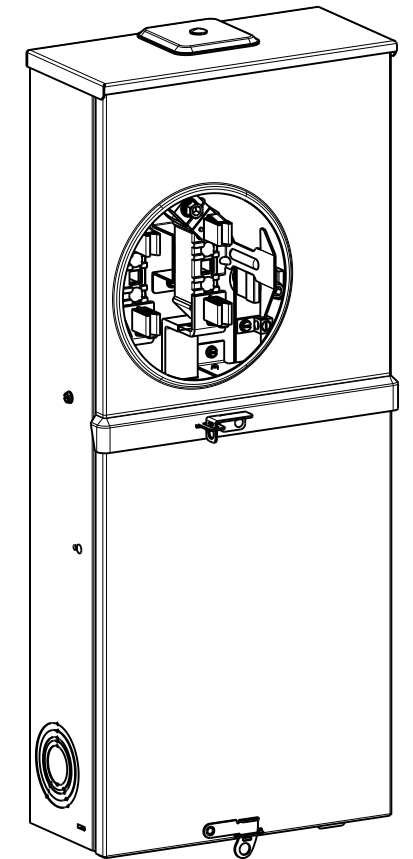

Catalog Number: UAB417-150

Features and Ratings

- Ringless Meter Cover
- 1 Phase, 3 Wire, 240 VAC
- Painted G90 Steel
- 200A Breaker Factory Installed
- Meter Socket Rating: 200A Continuous
- 4 Jaw Meter Socket, Ringless Type Meter Cover
- 10,000 AIC Max. Rated (See Wiring Diagram for Details)
- For Overhead or Underground Service
- RX Type Hubs on Top End Wall

TYPE RX (SMALL) HUB PROVISION
COVERPLATE INSTALLED (NOT SHOWN)

Accessories

TYPE RX HUBS	
Trade size (in)	Catalog number
1 1/4"	EC38597 or H38597-2
1 1/2"	EC38598 or H38598-2
2"	EC38599 or H38599-2
2 1/2"	EC38600 or H38600-2
Closure plate	EC38595 or H38595-1