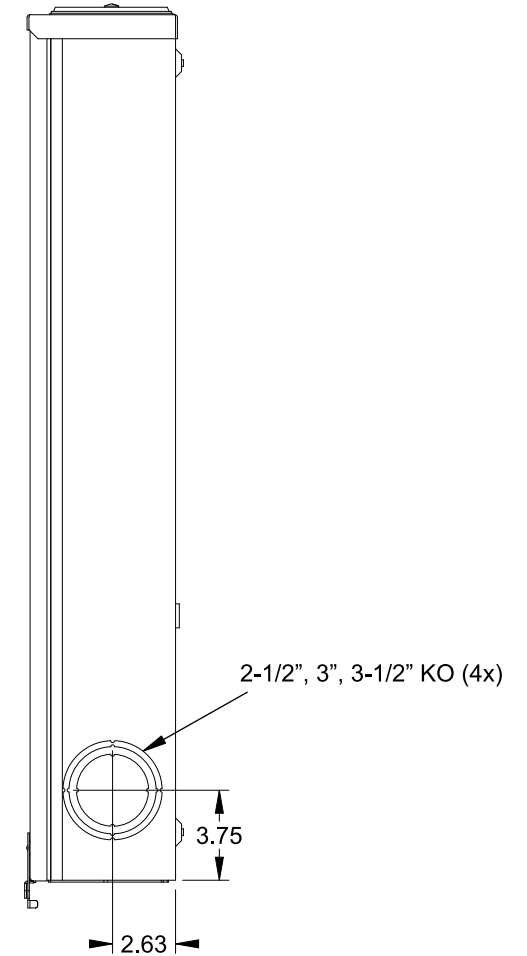

Catalog Number: 9810-8544

Features and Ratings

- Ringless Type Meter Socket
- 400A CU / 395 AL Continuous, 300V AC
- Outdoor Enclosure (NEMA Type 3R)
- Painted G90 Steel Enclosure
- 1 Phase, 3-Wire
- Meter Socket Type K-4UT
- For Overhead & Underground Service
- HD Type Hub Opening, Cover Plate Installed

TYPE HD (LARGE) HUB OPENING
COVER PLATE INSTALLED

Accessories

CONDUIT HUBS (HD Type)	
TRADE SIZE	CATALOG No.
3 INCH	EC56856 or H56856-2
3-1/2 INCH	EC56857 or H56857-2
4 INCH	EC56858 or H56858-2
Hub Cover Plate	EC56933 or H56933S

K4 Lexan Shield **K4 Manual Bypass**
 Cat No: 5007400-K Cat No: H56495

Blank Sliding Cover
 Steel - Cat. No: HA-300529-3
 Aluminum - Cat. No: HA-300529-4

Connectors, Wire Sizes and Torques

CONNECTOR	PART No.	WIRE SIZE	HEX DRIVE	TORQUE
LINE	56427	(2) #6 - 350 kcmil	5/16"	275 IN-LBS.
LOAD	56425	(2) #6 - 350 kcmil	5/16"	275 IN-LBS.
NEUTRAL	56426	(4) #6 - 350 kcmil	5/16"	275 IN-LBS.
GROUND	56734	#6 - 250 kcmil	5/16"	275 IN-LBS.

VIEW SHOWN WITH COVER REMOVED

© 2016 Copyright Siemens Industry, Inc.

TALON
Meter Socket

Description: **400A Cont, 4 Terminal, K-4UT, 300V AC, Painted Steel Enclosure**

JEL 3/18/16 DO NOT SCALE DRAWING Dwg No: **9810-8544**