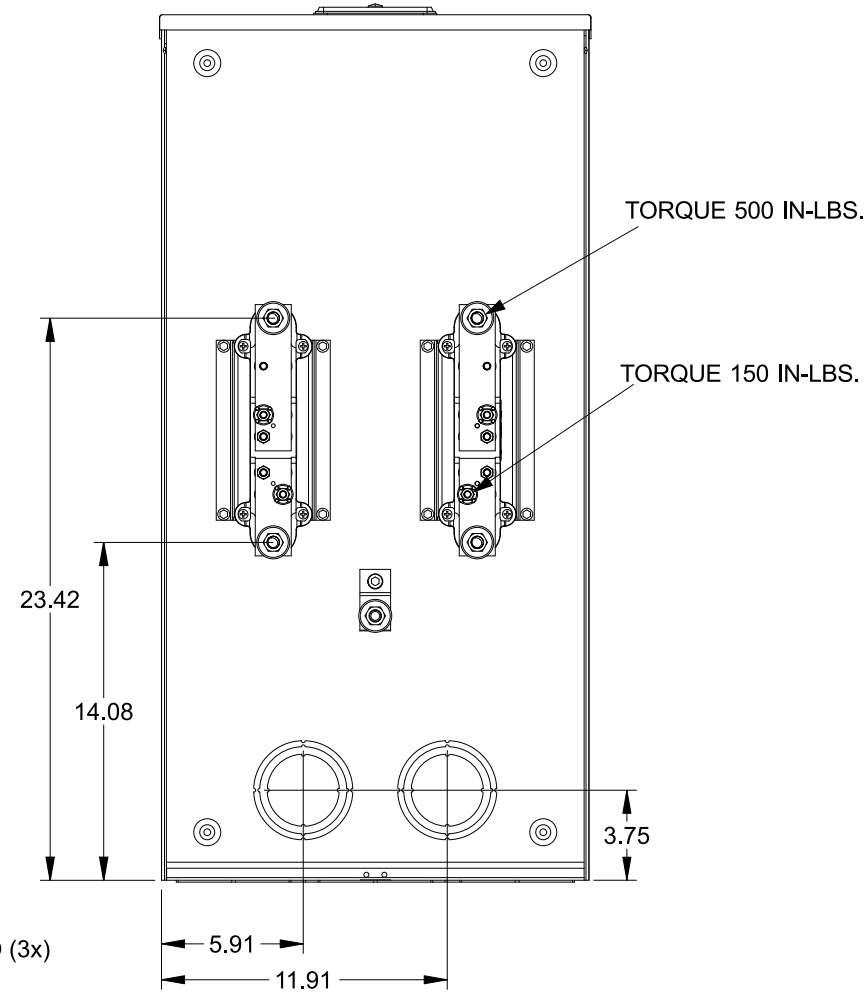

Catalog Number: 9810-8544

Features and Ratings

- Ringless Type Meter Socket
- 400A CU / 395 AL Continuous, 300V AC
- Outdoor Enclosure (NEMA Type 3R)
- Painted G90 Steel Enclosure
- 1 Phase, 3-Wire
- Meter Socket Type K-4UT
- For Overhead & Underground Service
- HD Type Hub Opening, Cover Plate Installed

TYPE HD (LARGE) HUB OPENING
COVER PLATE INSTALLED

Accessories

CONDUIT HUBS (HD Type)	
TRADE SIZE	CATALOG No.
3 INCH	EC56856 or H56856-2
3-1/2 INCH	EC56857 or H56857-2
4 INCH	EC56858 or H56858-2
Hub Cover Plate	EC56933 or H56933S

K4 Lexan Shield **K4 Manual Bypass**
 Cat No: 5007400-K Cat No: H56495

Blank Sliding Cover
 Steel - Cat. No: HA-300529-3
 Aluminum - Cat. No: HA-300529-4

Connectors, Wire Sizes and Torques

CONNECTOR	PART No.	WIRE SIZE	HEX DRIVE	TORQUE
LINE	56427	(2) #6 - 350 kcmil	5/16"	275 IN-LBS.
LOAD	56425	(2) #6 - 350 kcmil	5/16"	275 IN-LBS.
NEUTRAL	56426	(4) #6 - 350 kcmil	5/16"	275 IN-LBS.
GROUND	56734	#6 - 250 kcmil	5/16"	275 IN-LBS.

VIEW SHOWN WITH COVER REMOVED

© 2016 Copyright Siemens Industry, Inc.

TALON
Meter Socket

Description: **400A Cont, 4 Terminal, K-4UT, 300V AC, Painted Steel Enclosure**

JEL 3/18/16 DO NOT SCALE DRAWING Dwg No: **9810-8544**