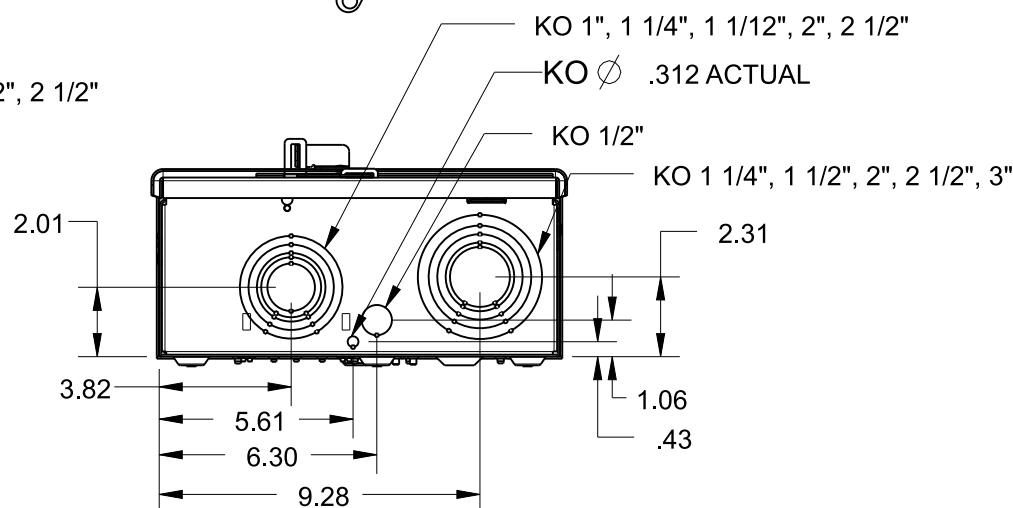

Catalog Number: UAB417-200

Features and Ratings

- Ringless Meter Cover
- 1 Phase, 3 Wire, 240 VAC
- Painted G90 Steel
- 200A Breaker Factory Installed
- Meter Socket Rating: 200A Continuous
- 4 Jaw Meter Socket, Ringless Type Meter Cover
- 10,000 AIC Max. Rated (See Wiring Diagram for Details)
- For Overhead or Underground Service
- RX Type Hubs on Top End Wall

TYPE RX (SMALL) HUB PROVISION
COVERPLATE INSTALLED (NOT SHOWN)

Accessories

| TYPE RX HUBS | |
|-----------------|---------------------|
| Trade size (in) | Catalog number |
| 1 1/4" | EC38597 or H38597-2 |
| 1 1/2" | EC38598 or H38598-2 |
| 2" | EC38599 or H38599-2 |
| 2 1/2" | EC38600 or H38600-2 |
| Closure plate | EC38595 or H38595-1 |

| | | |
|---|-------------------------|----------------------------|
| Siemens Industry, Inc. | | |
| Meter/Breaker Combination | | |
| Description: | | |
| 200A, OH/UG, Ringless, Painted G90 Steel | | |
| NH 10/12/15 | DO NOT SCALE DRAWING | Dwg. No. UAB417-200 |