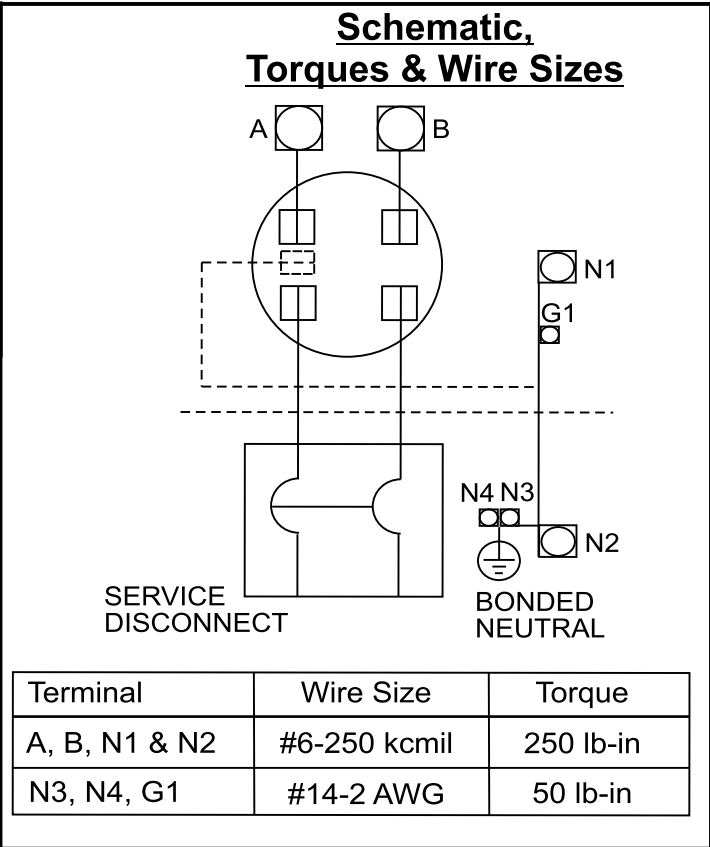

Catalog Number: UAB417-200

Features and Ratings

- Ringless Meter Cover
- 1 Phase, 3 Wire, 240 VAC
- Painted G90 Steel
- 200A Breaker Factory Installed
- Meter Socket Rating: 200A Continuous
- 4 Jaw Meter Socket, Ringless Type Meter Cover
- 10,000 AIC Max. Rated (See Wiring Diagram for Details)
- For Overhead or Underground Service
- RX Type Hubs on Top End Wall

TYPE RX (SMALL) HUB PROVISION
COVERPLATE INSTALLED (NOT SHOWN)

Accessories

| TYPE RX HUBS | |
|-----------------|---------------------|
| Trade size (in) | Catalog number |
| 1 1/4" | EC38597 or H38597-2 |
| 1 1/2" | EC38598 or H38598-2 |
| 2" | EC38599 or H38599-2 |
| 2 1/2" | EC38600 or H38600-2 |
| Closure plate | EC38595 or H38595-1 |

| | | |
|---|-------------------------|----------------------------|
| Siemens Industry, Inc. | | |
| Meter/Breaker Combination | | |
| Description: | | |
| 200A, OH/UG, Ringless, Painted G90 Steel | | |
| NH 10/12/15 | DO NOT SCALE DRAWING | Dwg. No. UAB417-200 |