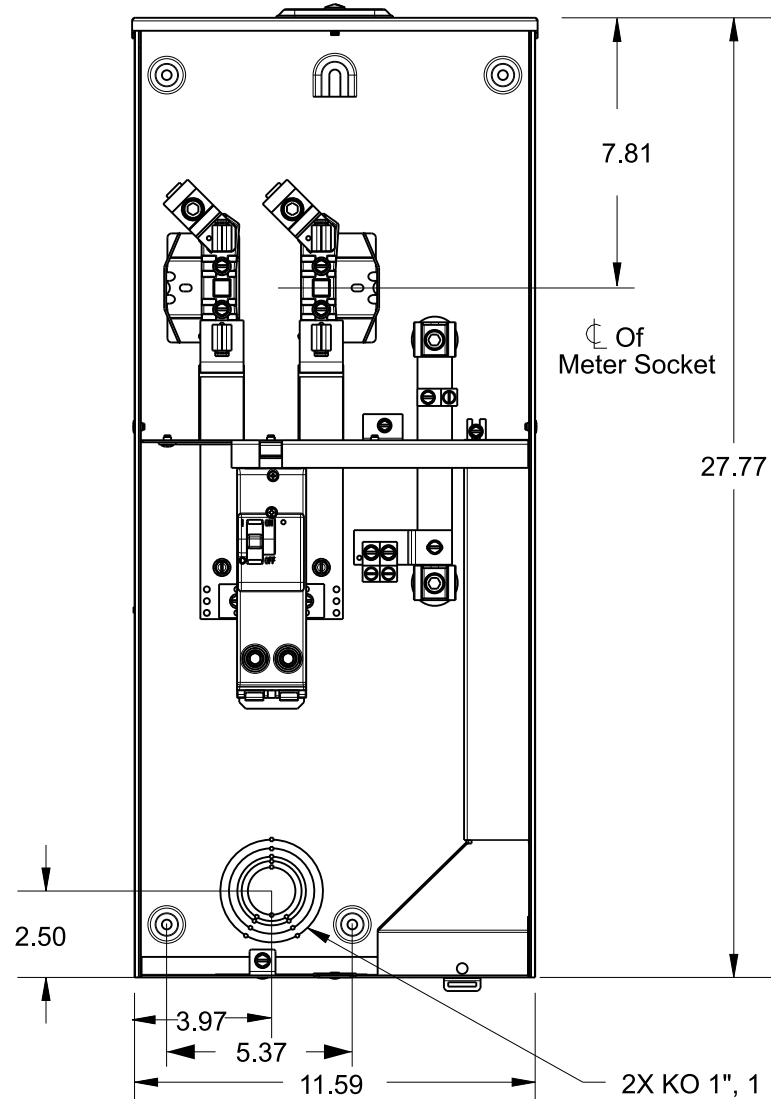

Catalog Number: UAB417-200

Features and Ratings

- Ringless Meter Cover
- 1 Phase, 3 Wire, 240 VAC
- Painted G90 Steel
- 200A Breaker Factory Installed
- Meter Socket Rating: 200A Continuous
- 4 Jaw Meter Socket, Ringless Type Meter Cover
- 10,000 AIC Max. Rated (See Wiring Diagram for Details)
- For Overhead or Underground Service
- RX Type Hubs on Top End Wall

TYPE RX (SMALL) HUB PROVISION
COVERPLATE INSTALLED (NOT SHOWN)

Accessories

| TYPE RX HUBS | |
|-----------------|---------------------|
| Trade size (in) | Catalog number |
| 1 1/4" | EC38597 or H38597-2 |
| 1 1/2" | EC38598 or H38598-2 |
| 2" | EC38599 or H38599-2 |
| 2 1/2" | EC38600 or H38600-2 |
| Closure plate | EC38595 or H38595-1 |

| | | |
|---|-------------------------|----------------------------|
| Siemens Industry, Inc. | | |
| Meter/Breaker Combination | | |
| Description: | | |
| 200A, OH/UG, Ringless, Painted G90 Steel | | |
| NH 10/12/15 | DO NOT SCALE DRAWING | Dwg. No. UAB417-200 |