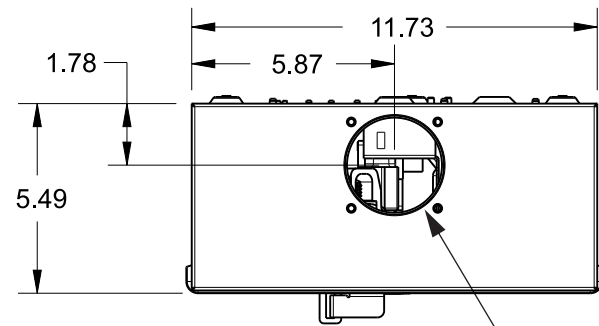

Catalog Number: UAB417-200

Features and Ratings

- Ringless Meter Cover
- 1 Phase, 3 Wire, 240 VAC
- Painted G90 Steel
- 200A Breaker Factory Installed
- Meter Socket Rating: 200A Continuous
- 4 Jaw Meter Socket, Ringless Type Meter Cover
- 10,000 AIC Max. Rated (See Wiring Diagram for Details)
- For Overhead or Underground Service
- RX Type Hubs on Top End Wall

TYPE RX (SMALL) HUB PROVISION
COVERPLATE INSTALLED (NOT SHOWN)

Accessories

| TYPE RX HUBS | |
|-----------------|---------------------|
| Trade size (in) | Catalog number |
| 1 1/4" | EC38597 or H38597-2 |
| 1 1/2" | EC38598 or H38598-2 |
| 2" | EC38599 or H38599-2 |
| 2 1/2" | EC38600 or H38600-2 |
| Closure plate | EC38595 or H38595-1 |

| | | |
|---|-------------------------|----------------------------|
| Siemens Industry, Inc. | | |
| Meter/Breaker Combination | | |
| Description: | | |
| 200A, OH/UG, Ringless, Painted G90 Steel | | |
| NH 10/12/15 | DO NOT SCALE DRAWING | Dwg. No. UAB417-200 |