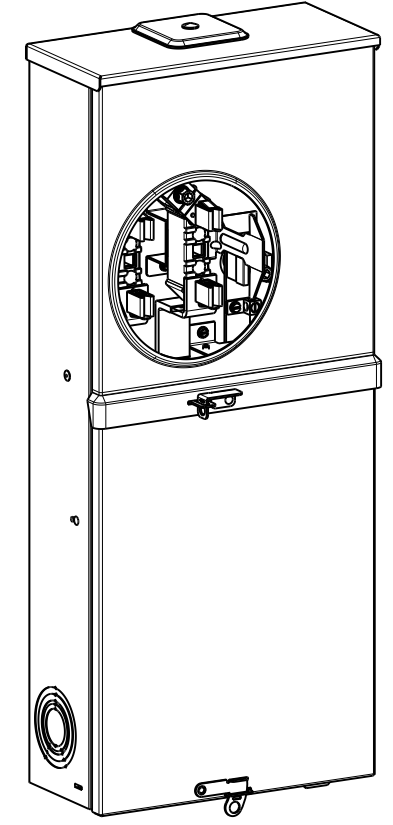

Catalog Number: UAB417-200

Features and Ratings

- Ringless Meter Cover
- 1 Phase, 3 Wire, 240 VAC
- Painted G90 Steel
- 200A Breaker Factory Installed
- Meter Socket Rating: 200A Continuous
- 4 Jaw Meter Socket, Ringless Type Meter Cover
- 10,000 AIC Max. Rated (See Wiring Diagram for Details)
- For Overhead or Underground Service
- RX Type Hubs on Top End Wall

TYPE RX (SMALL) HUB PROVISION
COVERPLATE INSTALLED (NOT SHOWN)

Accessories

| TYPE RX HUBS | |
|-----------------|---------------------|
| Trade size (in) | Catalog number |
| 1 1/4" | EC38597 or H38597-2 |
| 1 1/2" | EC38598 or H38598-2 |
| 2" | EC38599 or H38599-2 |
| 2 1/2" | EC38600 or H38600-2 |
| Closure plate | EC38595 or H38595-1 |