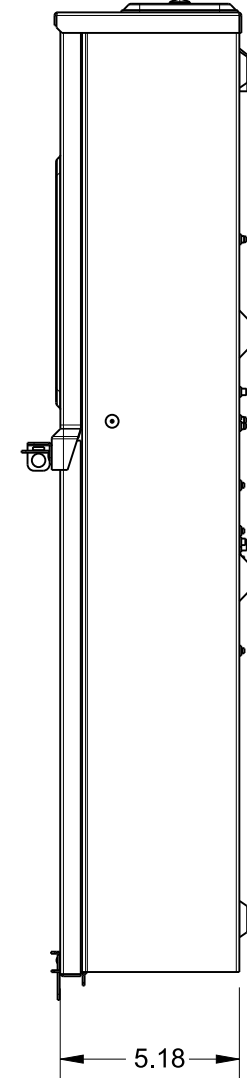

Catalog Number: UAB417-200

Features and Ratings

- Ringless Meter Cover
- 1 Phase, 3 Wire, 240 VAC
- Painted G90 Steel
- 200A Breaker Factory Installed
- Meter Socket Rating: 200A Continuous
- 4 Jaw Meter Socket, Ringless Type Meter Cover
- 10,000 AIC Max. Rated (See Wiring Diagram for Details)
- For Overhead or Underground Service
- RX Type Hubs on Top End Wall

TYPE RX (SMALL) HUB PROVISION
COVERPLATE INSTALLED (NOT SHOWN)

Accessories

| TYPE RX HUBS | |
|-----------------|---------------------|
| Trade size (in) | Catalog number |
| 1 1/4" | EC38597 or H38597-2 |
| 1 1/2" | EC38598 or H38598-2 |
| 2" | EC38599 or H38599-2 |
| 2 1/2" | EC38600 or H38600-2 |
| Closure plate | EC38595 or H38595-1 |