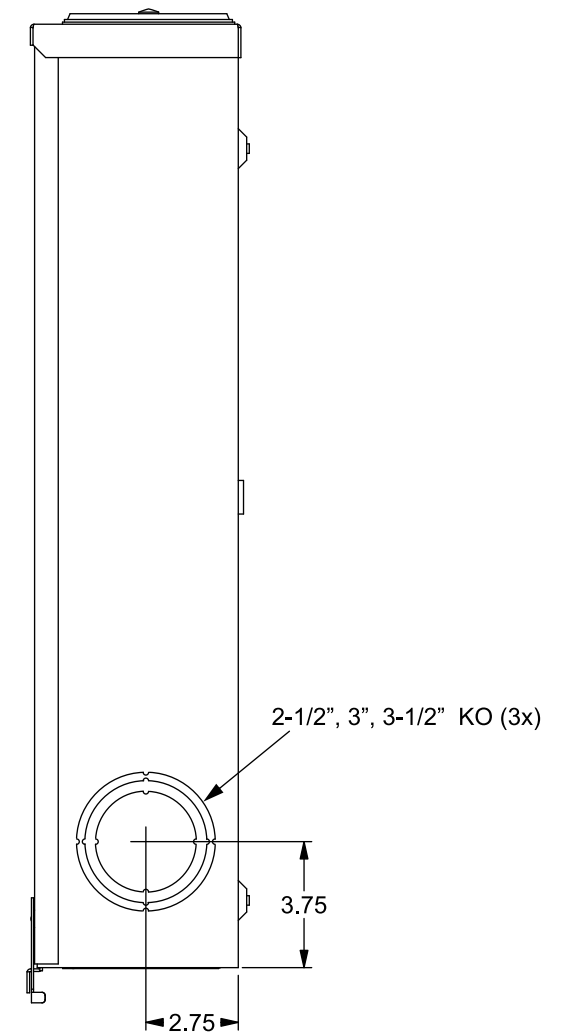

## Features and Ratings

- Ringless Type Meter Socket
- 320A Continuous, 400A Max., 600V AC
- Outdoor Enclosure (NEMA Type 3R)
- Painted G90 Steel Enclosure
- 1 Phase, 3 Wire, Commercial Socket
- 5 Jaw Meter Socket
- Meter Socket Type HQ-5DT
- For Overhead & Underground Service
- HD Type Hub Opening, Cover Plate Included
- Lever Bypass

TYPE HD (LARGE) HUB OPENING WITH COVERPLATE INSTALLED

VIEW SHOWN WITH COVER REMOVED

## Accessories

CONDUIT HUBS (HD Type)	
TRADE SIZE	CATALOG No.
3 INCH	EC56856 or H56856-2
3-1/2 INCH	EC56857 or H56857-2
4 INCH	EC56858 or H56858-2
Hub Cover Plate	EC56933 or H56933S

Meter Opening Cover Plate  
Cat No: H659-0162

## Connectors, Wire Sizes and Torques

CONNECTOR	PART No.	WIRE SIZE	TORQUE
LINE	60162	#4-600 (2) 1/0-250 MCM	500 IN-LBS.
LOAD/NEUTRAL	56732	(2)#4-350 MCM	275 IN-LBS.
GROUND	67754	#14 - 2/0 AWG	50 IN-LBS.