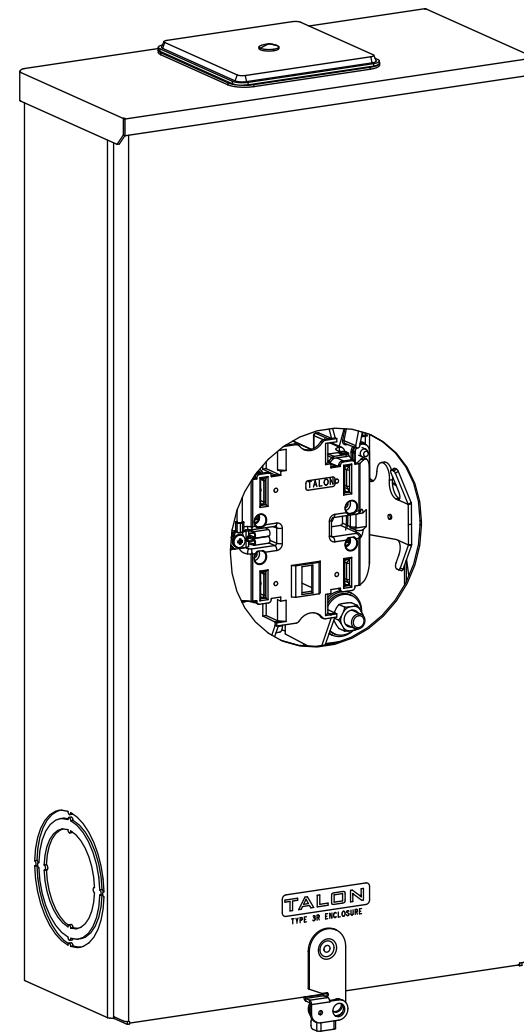

# Catalog Number: 47705-82KC

## Features and Ratings

- Ringless Type Meter Socket
- 320A Continuous, 400A Max., 600V AC
- Outdoor Enclosure (NEMA Type 3R)
- Painted G90 Steel Enclosure
- 1 Phase, 3 Wire, Commercial Socket
- 5 Jaw Meter Socket
- Meter Socket Type HQ-5DT
- For Overhead & Underground Service
- HD Type Hub Opening, Cover Plate Included
- Lever Bypass

TYPE HD (LARGE) HUB OPENING WITH COVERPLATE INSTALLED

VIEW SHOWN WITH COVER REMOVED

## Accessories

CONDUIT HUBS (HD Type)	
TRADE SIZE	CATALOG No.
3 INCH	EC56856 or H56856-2
3-1/2 INCH	EC56857 or H56857-2
4 INCH	EC56858 or H56858-2
Hub Cover Plate	EC56933 or H56933S

Meter Opening Cover Plate  
Cat No: H659-0162