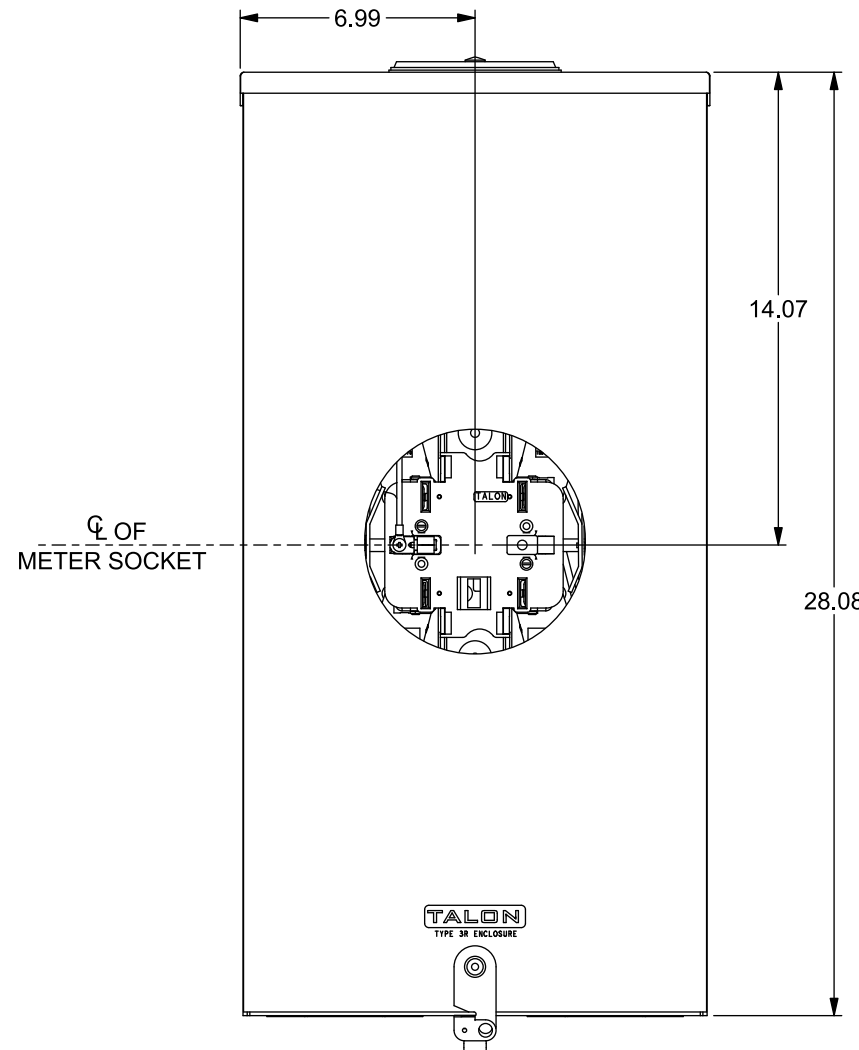

Catalog Number: 47705-82KC

Features and Ratings

- Ringless Type Meter Socket
- 320A Continuous, 400A Max., 600V AC
- Outdoor Enclosure (NEMA Type 3R)
- Painted G90 Steel Enclosure
- 1 Phase, 3 Wire, Commercial Socket
- 5 Jaw Meter Socket
- Meter Socket Type HQ-5DT
- For Overhead & Underground Service
- HD Type Hub Opening, Cover Plate Included
- Lever Bypass

TYPE HD (LARGE) HUB OPENING WITH COVERPLATE INSTALLED

Accessories

CONDUIT HUBS (HD Type)	
TRADE SIZE	CATALOG No.
3 INCH	EC56856 or H56856-2
3-1/2 INCH	EC56857 or H56857-2
4 INCH	EC56858 or H56858-2
Hub Cover Plate	EC56933 or H56933S

Meter Opening Cover Plate
Cat No: H659-0162

Connectors, Wire Sizes and Torques

CONNECTOR	PART No.	WIRE SIZE	TORQUE
LINE	60162	#4-600 (2) 1/0-250 MCM	500 IN-LBS.
LOAD/NEUTRAL	56732	(2)#4-350 MCM	275 IN-LBS.
GROUND	67754	#14 - 2/0 AWG	50 IN-LBS.

© 2017 Copyright Siemens Industry, Inc.

TALON

Meter Socket

Description: **320A Cont, 7 Jaw, HQ-5DT, 600V AC, Painted Steel Enclosure**

KAM 12/11/17 DO NOT SCALE DRAWING Dwg No: **47705-82KC**