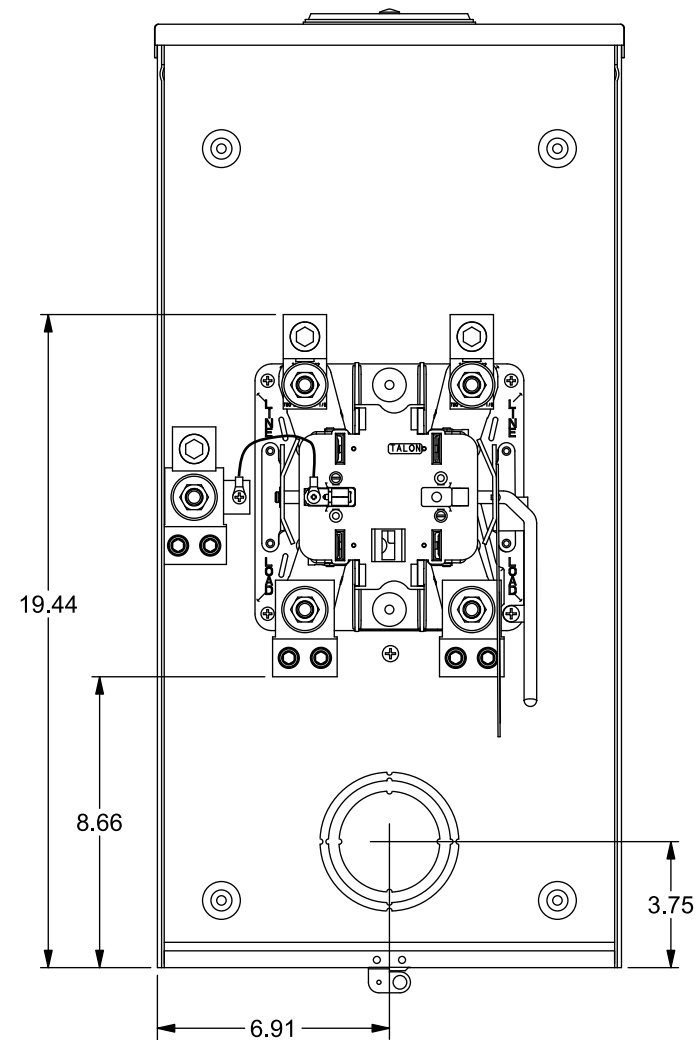

## Features and Ratings

- Ringless Type Meter Socket
- 320A Continuous, 400A Max., 600V AC
- Outdoor Enclosure (NEMA Type 3R)
- Painted G90 Steel Enclosure
- 1 Phase, 3 Wire, Commercial Socket
- 5 Jaw Meter Socket
- Meter Socket Type HQ-5DT
- For Overhead & Underground Service
- HD Type Hub Opening, Cover Plate Included
- Lever Bypass

## Accessories

CONDUIT HUBS (HD Type)	
TRADE SIZE	CATALOG No.
3 INCH	EC56856 or H56856-2
3-1/2 INCH	EC56857 or H56857-2
4 INCH	EC56858 or H56858-2
Hub Cover Plate	EC56933 or H56933S

Meter Opening Cover Plate  
Cat No: H659-0162

## Connectors, Wire Sizes and Torques

CONNECTOR	PART No.	WIRE SIZE	TORQUE
LINE	60162	#4-600 (2) 1/0-250 MCM	500 IN-LBS.
LOAD/NEUTRAL	56732	(2)#4-350 MCM	275 IN-LBS.
GROUND	67754	#14 - 2/0 AWG	50 IN-LBS.

© 2017 Copyright Siemens Industry, Inc.

**TALON**

**Meter Socket**

Description: **320A Cont, 7 Jaw, HQ-5DT, 600V AC, Painted Steel Enclosure**

KAM 12/11/17 DO NOT SCALE DRAWING Dwg No: **47705-82KC**