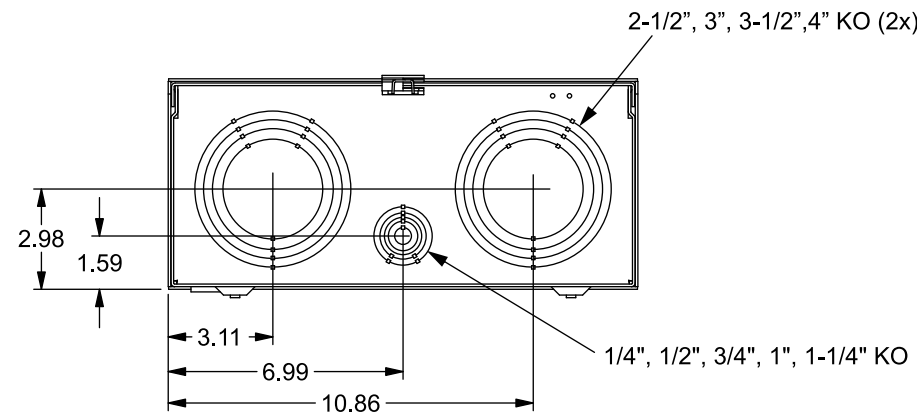

## Features and Ratings

- Ringless Type Meter Socket
- 320A Continuous, 400A Max., 600V AC
- Outdoor Enclosure (NEMA Type 3R)
- Painted G90 Steel Enclosure
- 1 Phase, 3 Wire, Commercial Socket
- 5 Jaw Meter Socket
- Meter Socket Type HQ-5DT
- For Overhead & Underground Service
- HD Type Hub Opening, Cover Plate Included
- Lever Bypass

## Accessories

CONDUIT HUBS (HD Type)	
TRADE SIZE	CATALOG No.
3 INCH	EC56856 or H56856-2
3-1/2 INCH	EC56857 or H56857-2
4 INCH	EC56858 or H56858-2
Hub Cover Plate	EC56933 or H56933S

Meter Opening Cover Plate  
Cat No: H659-0162

## Connectors, Wire Sizes and Torques

CONNECTOR	PART No.	WIRE SIZE	TORQUE
LINE	60162	#4-600 (2) 1/0-250 MCM	500 IN-LBS.
LOAD/NEUTRAL	56732	(2)#4-350 MCM	275 IN-LBS.
GROUND	67754	#14 - 2/0 AWG	50 IN-LBS.

© 2017 Copyright Siemens Industry, Inc.

**TALON**

**Meter Socket**

Description: **320A Cont, 7 Jaw, HQ-5DT, 600V AC, Painted Steel Enclosure**

KAM 12/11/17 DO NOT SCALE DRAWING Dwg No: **47705-82KC**