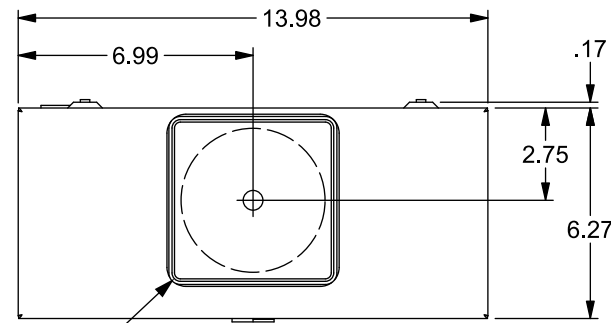

TYPE HD (LARGE) HUB OPENING WITH COVERPLATE INSTALLED