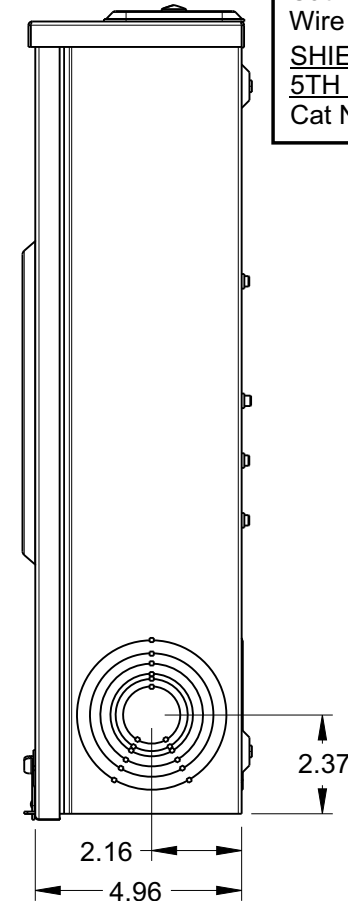

Catalog Number: 40405-02GP

Features and Ratings

- Ringless Type Meter Socket
- 200A Continuous, 250A Max.
- Outdoor Enclosure (NEMA Type 3R)
- Painted G90 STEEL
- 1 Phase, 3 Wire, 600V AC
- 5 Jaw, 9 O'clock 5th Jaw
- HQ Clamp Jaw Lever Bypass Meter Socket
- For Overhead or Underground Service
- RX Hub Opening With Coverplate Installed
- One Ground Lugs
- 7/8" Barrel Lock Provision

Accessories

Meter Opening Cover Plate
Cat No: H39968

RX HUB KITS
Cat No: H38597-2 (1.25")
Cat No: H38598-2 (1.50")
Cat No: H38599-2 (2.00")
Cat No: H38600-2 (2.50")

RX HUB KITS
Cat No: EC38597 (1.25")
Cat No: EC38598 (1.50")
Cat No: EC38599 (2.00")
Cat No: EC38600 (2.50")

HUB COVER PLATE
Cat No: H38595-1

GROUND LUG KIT
Cat No: H6509991
Wire Size #14-2 45 LB-IN
SHIELD ASSEMBLY WITH
5TH JAW
Cat No: H35815-3

Lugs, Wire Sizes and Torques

LOCATION	LUG SIZE	TORQUE
LINE*	#6-350 kcmil	275 LB-IN
LOAD*	#6-350 kcmil	275 LB-IN
NEUTRAL*	#6-350 kcmil	275 LB-IN
GROUND*	#14-2	45 LB-IN

* External Hex drive 1/2"
* Internal Hex drive 5/16"

TALON
Meter Socket

Description:
**200A Cont, 5 Jaw, HQ5, 600V AC,
Painted G90 STEEL**