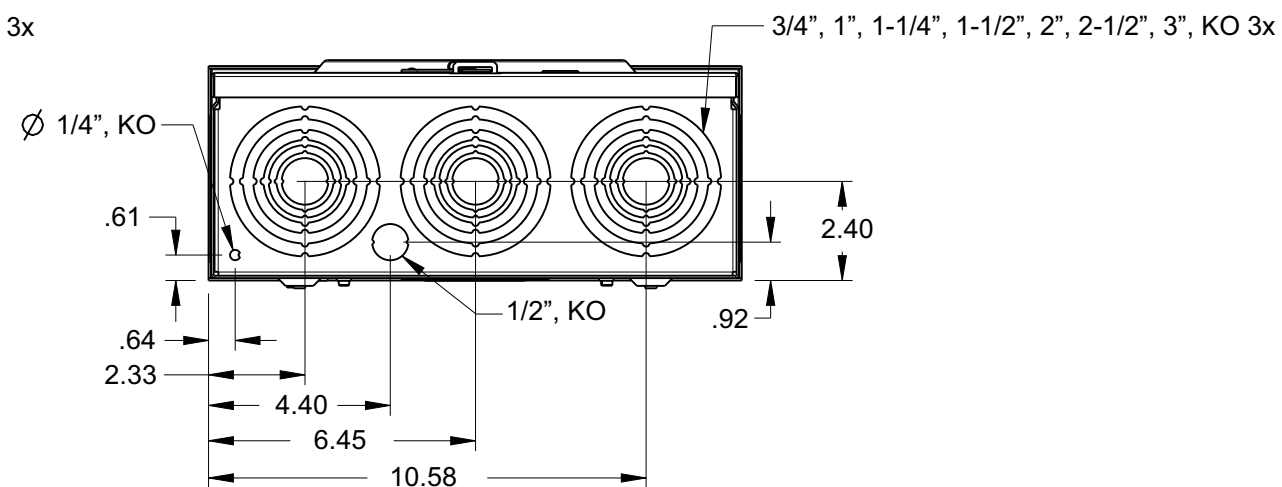

Catalog Number: 40405-02GP

Features and Ratings

- Ringless Type Meter Socket
- 200A Continuous, 250A Max.
- Outdoor Enclosure (NEMA Type 3R)
- Painted G90 STEEL
- 1 Phase, 3 Wire, 600V AC
- 5 Jaw, 9 O'clock 5th Jaw
- HQ Clamp Jaw Lever Bypass Meter Socket
- For Overhead or Underground Service
- RX Hub Opening With Coverplate Installed
- One Ground Lugs
- 7/8" Barrel Lock Provision

Accessories

Meter Opening Cover Plate
Cat No: H39968

RX HUB KITS
Cat No: H38597-2 (1.25")
Cat No: H38598-2 (1.50")
Cat No: H38599-2 (2.00")
Cat No: H38600-2 (2.50")

RX HUB KITS
Cat No: EC38597 (1.25")
Cat No: EC38598 (1.50")
Cat No: EC38599 (2.00")
Cat No: EC38600 (2.50")

HUB COVER PLATE
Cat No: H38595-1

GROUND LUG KIT
Cat No: H6509991
Wire Size #14-2 45 LB-IN
SHIELD ASSEMBLY WITH
5TH JAW
Cat No: H35815-3

Lugs, Wire Sizes and Torques

LOCATION	LUG SIZE	TORQUE
LINE*	#6-350 kcmil	275 LB-IN
LOAD*	#6-350 kcmil	275 LB-IN
NEUTRAL*	#6-350 kcmil	275 LB-IN
GROUND*	#14-2	45 LB-IN

* External Hex drive 1/2"
* Internal Hex drive 5/16"

TALON
Meter Socket

Description:
**200A Cont, 5 Jaw, HQ5, 600V AC,
Painted G90 STEEL**