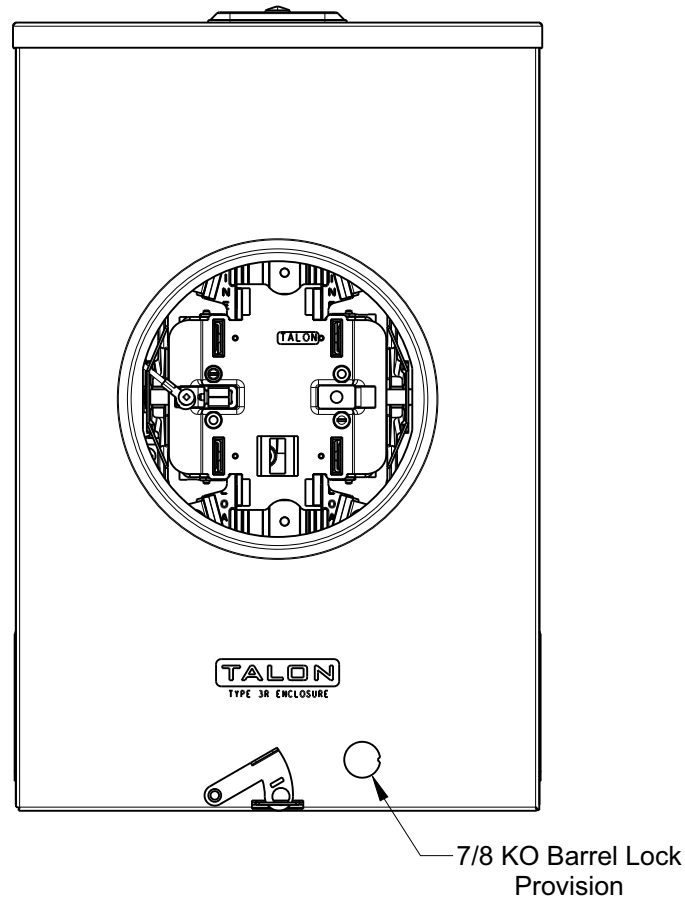

Catalog Number: 40405-02GP

Features and Ratings

- Ringless Type Meter Socket
- 200A Continuous, 250A Max.
- Outdoor Enclosure (NEMA Type 3R)
- Painted G90 STEEL
- 1 Phase, 3 Wire, 600V AC
- 5 Jaw, 9 O'clock 5th Jaw
- HQ Clamp Jaw Lever Bypass Meter Socket
- For Overhead or Underground Service
- RX Hub Opening With Coverplate Installed
- One Ground Lugs
- 7/8" Barrel Lock Provision

Accessories

Meter Opening Cover Plate
Cat No: H39968

RX HUB KITS
Cat No: H38597-2 (1.25")
Cat No: H38598-2 (1.50")
Cat No: H38599-2 (2.00")
Cat No: H38600-2 (2.50")

RX HUB KITS
Cat No: EC38597 (1.25")
Cat No: EC38598 (1.50")
Cat No: EC38599 (2.00")
Cat No: EC38600 (2.50")

HUB COVER PLATE
Cat No: H38595-1

GROUND LUG KIT
Cat No: H6509991
Wire Size #14-2 45 LB-IN
SHIELD ASSEMBLY WITH
5TH JAW
Cat No: H35815-3

Lugs, Wire Sizes and Torques

LOCATION	LUG SIZE	TORQUE
LINE*	#6-350 kcmil	275 LB-IN
LOAD*	#6-350 kcmil	275 LB-IN
NEUTRAL*	#6-350 kcmil	275 LB-IN
GROUND*	#14-2	45 LB-IN

* External Hex drive 1/2"
* Internal Hex drive 5/16"

TALON
Meter Socket

Description:
**200A Cont, 5 Jaw, HQ5, 600V AC,
Painted G90 STEEL**