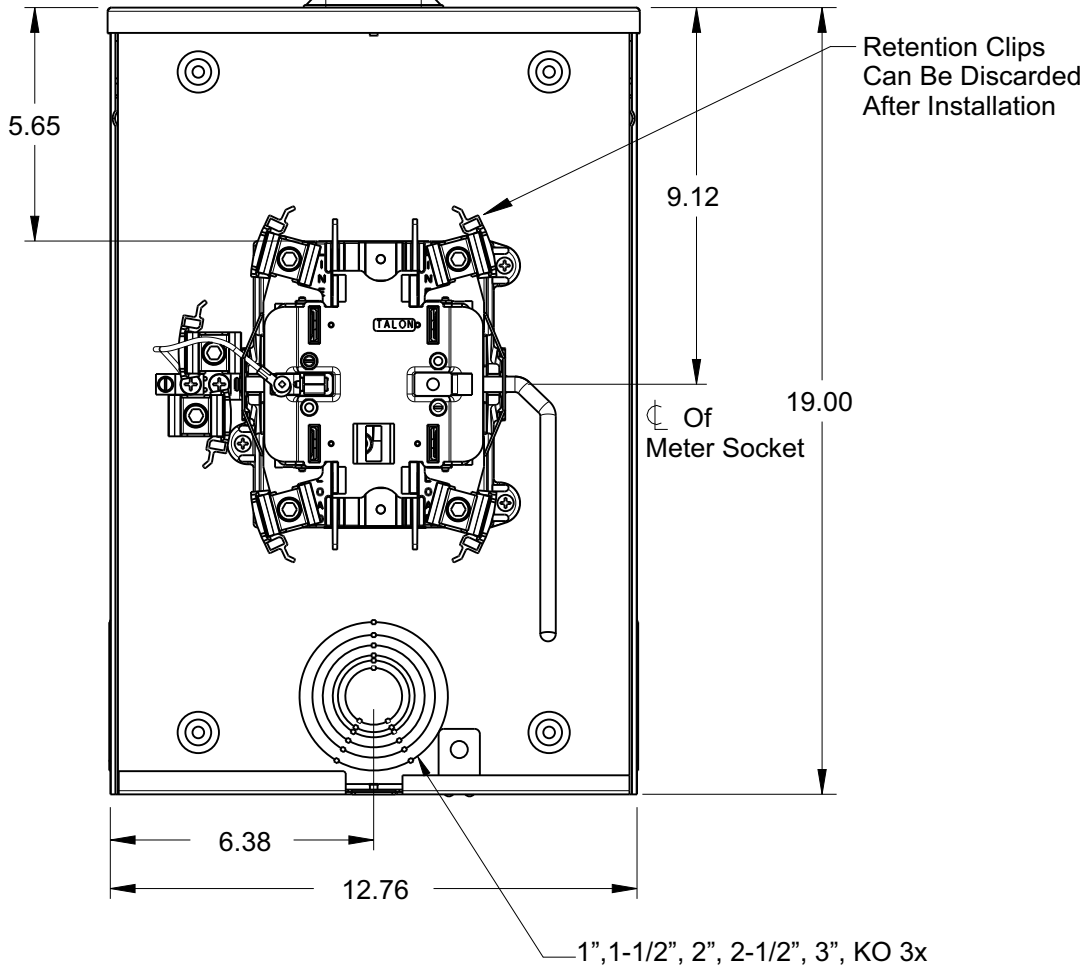

Catalog Number: 40405-02GP

Features and Ratings

- Ringless Type Meter Socket
- 200A Continuous, 250A Max.
- Outdoor Enclosure (NEMA Type 3R)
- Painted G90 STEEL
- 1 Phase, 3 Wire, 600V AC
- 5 Jaw, 9 O'clock 5th Jaw
- HQ Clamp Jaw Lever Bypass Meter Socket
- For Overhead or Underground Service
- RX Hub Opening With Coverplate Installed
- One Ground Lugs
- 7/8" Barrel Lock Provision

Accessories

Meter Opening Cover Plate
Cat No: H39968

RX HUB KITS
Cat No: H38597-2 (1.25")
Cat No: H38598-2 (1.50")
Cat No: H38599-2 (2.00")
Cat No: H38600-2 (2.50")

RX HUB KITS
Cat No: EC38597 (1.25")
Cat No: EC38598 (1.50")
Cat No: EC38599 (2.00")
Cat No: EC38600 (2.50")

HUB COVER PLATE
Cat No: H38595-1

GROUND LUG KIT
Cat No: H6509991
Wire Size #14-2 45 LB-IN
SHIELD ASSEMBLY WITH
5TH JAW
Cat No: H35815-3

Lugs, Wire Sizes and Torques

LOCATION	LUG SIZE	TORQUE
LINE*	#6-350 kcmil	275 LB-IN
LOAD*	#6-350 kcmil	275 LB-IN
NEUTRAL*	#6-350 kcmil	275 LB-IN
GROUND*	#14-2	45 LB-IN

* External Hex drive 1/2"
* Internal Hex drive 5/16"

TALON
Meter Socket

Description:
**200A Cont, 5 Jaw, HQ5, 600V AC,
Painted G90 STEEL**