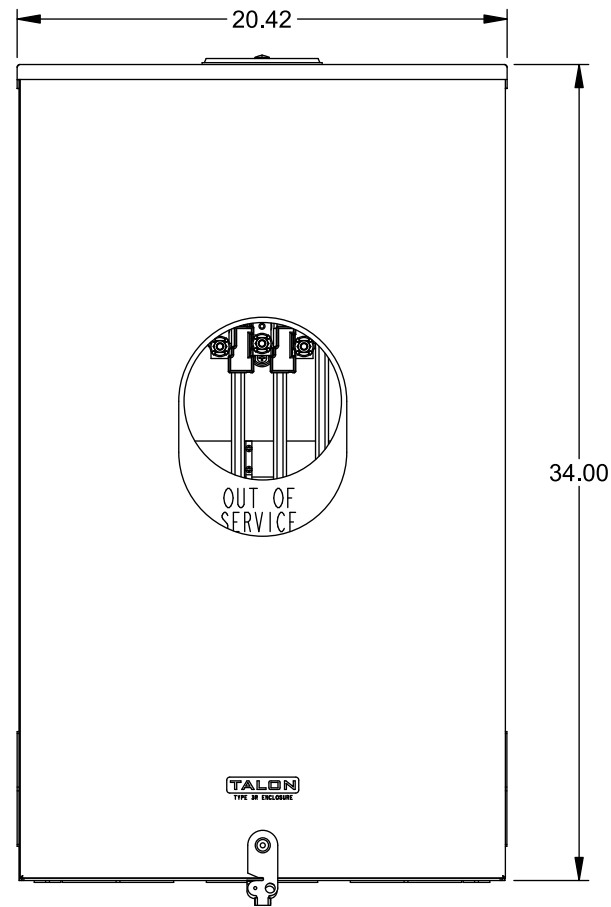

Catalog Number: 9817-8045

Features and Ratings

- Ringless Type Meter Socket
- 400A Continuous, 400A Max., 600V AC
- Outdoor Enclosure (NEMA Type 3R)
- Painted G90 Steel Enclosure
- 3 Phase, Commercial/Industrial Socket
- Meter Socket Type K-7
- For Overhead & Underground Service
- Large Hub Opening, HD Type Cover Plate Installed

TYPE HD (LARGE) HUB OPENING
COVER PLATE INSTALLED

VIEW SHOWN WITH COVER REMOVED

Accessories

CONDUIT HUBS (HD Type)		CAT No.	DESCRIPTION
TRADE SIZE	CATALOG No.		
3 INCH	EC56856 or H56856-2	H69623	Bypass
3-1/2 INCH	EC56857 or H56857-2	H69685-1	Isolated Neutral Kit
4 INCH	EC56858 or H56858-2	H69546-1	Hex Magnet Socket Kit
		H69232-1	Insulated T-Handle Kit
		H65050	K-base Insulator Kit
Hub Cover Plate	EC56933 or H56933S	H63864	K-base Ground Kit

Connectors, Wire Sizes and Torques

CONNECTOR	PART No.	HEX DRIVE	WIRE SIZE	TORQUE
LINE	56476	1/2"	3/0 - 800 kcmil	500 IN.-LBS
LINE	56732	5/16"	(2)#6 - 350 kcmil	275 IN.-LBS
LOAD	56732	5/16"	(2)#4 - 350 kcmil	275 IN.-LBS
NEUTRAL	56732	5/16"	(2)#4 - 350 kcmil	275 IN.-LBS
GROUND*			#14 - 2 AWG	50 IN.-LBS

© 2015 Copyright Siemens Industry, Inc.

TALON

Meter Socket

Description: **400A Cont, 4 Terminal, K-7, 600V AC, Painted Steel Enclosure**

JEL 12/1/15 DO NOT SCALE DRAWING Dwg No: **9817-8045**