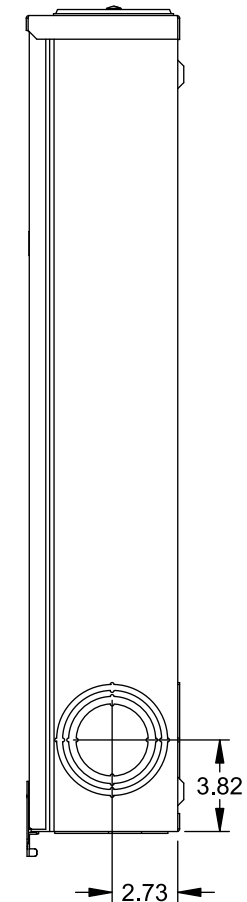

Catalog Number: 9817-8045

Features and Ratings

- Ringless Type Meter Socket
- 400A Continuous, 400A Max., 600V AC
- Outdoor Enclosure (NEMA Type 3R)
- Painted G90 Steel Enclosure
- 3 Phase, Commercial/Industrial Socket
- Meter Socket Type K-7
- For Overhead & Underground Service
- Large Hub Opening, HD Type Cover Plate Installed

TYPE HD (LARGE) HUB OPENING
COVER PLATE INSTALLED

VIEW SHOWN WITH COVER REMOVED

Accessories

CONDUIT HUBS (HD Type)		CAT No.	DESCRIPTION
TRADE SIZE	CATALOG No.		
3 INCH	EC56856 or H56856-2	H69623	Bypass
3-1/2 INCH	EC56857 or H56857-2	H69685-1	Isolated Neutral Kit
4 INCH	EC56858 or H56858-2	H69546-1	Hex Magnet Socket Kit
		H69232-1	Insulated T-Handle Kit
		H65050	K-base Insulator Kit
Hub Cover Plate	EC56933 or H56933S	H63864	K-base Ground Kit

Connectors, Wire Sizes and Torques

CONNECTOR	PART No.	HEX DRIVE	WIRE SIZE	TORQUE
LINE	56476	1/2"	3/0 - 800 kcmil	500 IN.-LBS
LINE	56732	5/16"	(2)#6 - 350 kcmil	275 IN.-LBS
LOAD	56732	5/16"	(2)#4 - 350 kcmil	275 IN.-LBS
NEUTRAL	56732	5/16"	(2)#4 - 350 kcmil	275 IN.-LBS
GROUND*			#14 - 2 AWG	50 IN.-LBS

© 2015 Copyright Siemens Industry, Inc.

TALON

Meter Socket

Description: **400A Cont, 4 Terminal, K-7, 600V AC, Painted Steel Enclosure**

JEL 12/1/15 DO NOT SCALE DRAWING Dwg No: **9817-8045**