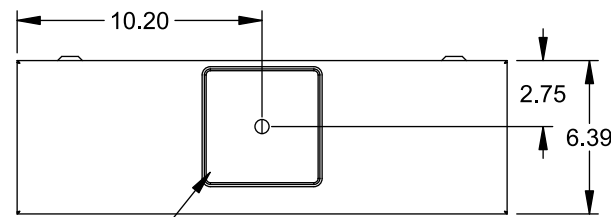

Catalog Number: 9817-8045

Features and Ratings

- Ringless Type Meter Socket
- 400A Continuous, 400A Max., 600V AC
- Outdoor Enclosure (NEMA Type 3R)
- Painted G90 Steel Enclosure
- 3 Phase, Commercial/Industrial Socket
- Meter Socket Type K-7
- For Overhead & Underground Service
- Large Hub Opening, HD Type Cover Plate Installed

TYPE HD (LARGE) HUB OPENING
COVER PLATE INSTALLED

VIEW SHOWN WITH COVER REMOVED

Accessories

CONDUIT HUBS (HD Type)		CAT No.	DESCRIPTION
TRADE SIZE	CATALOG No.		
3 INCH	EC56856 or H56856-2	H69623	Bypass
3-1/2 INCH	EC56857 or H56857-2	H69685-1	Isolated Neutral Kit
4 INCH	EC56858 or H56858-2	H69546-1	Hex Magnet Socket Kit
		H69232-1	Insulated T-Handle Kit
		H65050	K-base Insulator Kit
Hub Cover Plate	EC56933 or H56933S	H63864	K-base Ground Kit

Connectors, Wire Sizes and Torques

CONNECTOR	PART No.	HEX DRIVE	WIRE SIZE	TORQUE
LINE	56476	1/2"	3/0 - 800 kcmil	500 IN.-LBS
LINE	56732	5/16"	(2)#6 - 350 kcmil	275 IN.-LBS
LOAD	56732	5/16"	(2)#4 - 350 kcmil	275 IN.-LBS
NEUTRAL	56732	5/16"	(2)#4 - 350 kcmil	275 IN.-LBS
GROUND*			#14 - 2 AWG	50 IN.-LBS

© 2015 Copyright Siemens Industry, Inc.

TALON

Meter Socket

Description: **400A Cont, 4 Terminal, K-7, 600V AC, Painted Steel Enclosure**

JEL 12/1/15 DO NOT SCALE DRAWING Dwg No: **9817-8045**