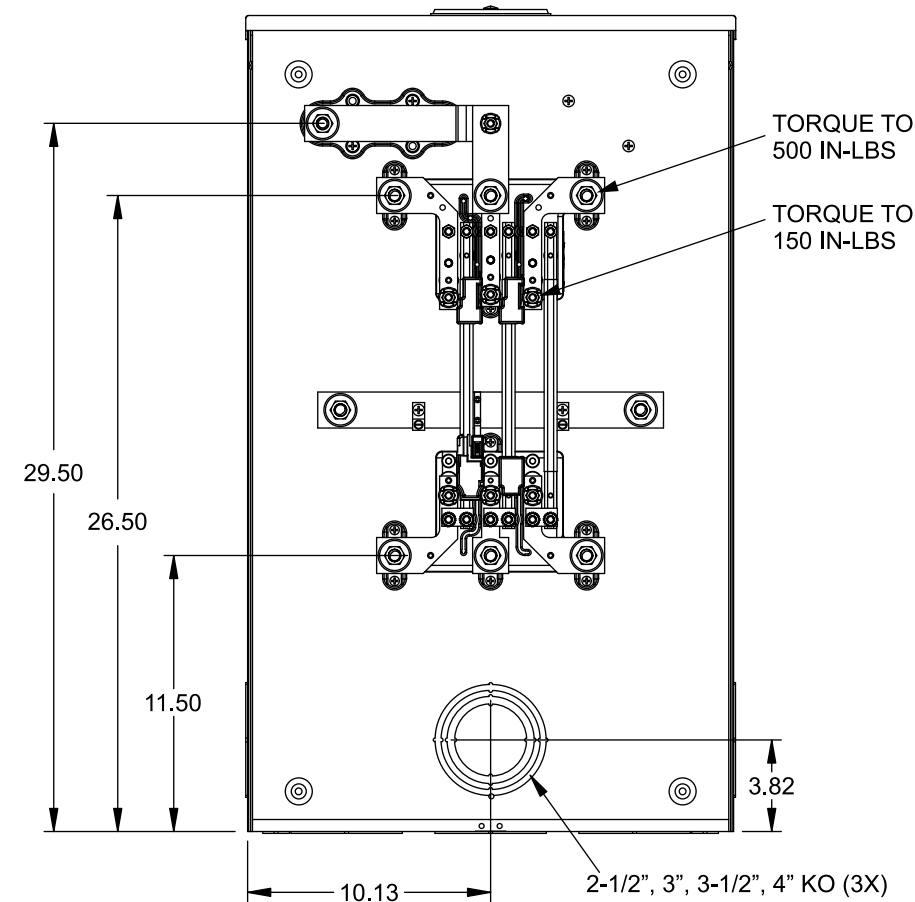

Catalog Number: 9817-8045

Features and Ratings

- Ringless Type Meter Socket
- 400A Continuous, 400A Max., 600V AC
- Outdoor Enclosure (NEMA Type 3R)
- Painted G90 Steel Enclosure
- 3 Phase, Commercial/Industrial Socket
- Meter Socket Type K-7
- For Overhead & Underground Service
- Large Hub Opening, HD Type Cover Plate Installed

TYPE HD (LARGE) HUB OPENING
COVER PLATE INSTALLED

VIEW SHOWN WITH COVER REMOVED

Accessories

CONDUIT HUBS (HD Type)		CAT No.	DESCRIPTION
TRADE SIZE	CATALOG No.		
3 INCH	EC56856 or H56856-2	H69623	Bypass
3-1/2 INCH	EC56857 or H56857-2	H69685-1	Isolated Neutral Kit
4 INCH	EC56858 or H56858-2	H69546-1	Hex Magnet Socket Kit
		H69232-1	Insulated T-Handle Kit
		H65050	K-base Insulator Kit
Hub Cover Plate	EC56933 or H56933S	H63864	K-base Ground Kit

Connectors, Wire Sizes and Torques

CONNECTOR	PART No.	HEX DRIVE	WIRE SIZE	TORQUE
LINE	56476	1/2"	3/0 - 800 kcmil	500 IN.-LBS
LINE	56732	5/16"	(2)#6 - 350 kcmil	275 IN.-LBS
LOAD	56732	5/16"	(2)#4 - 350 kcmil	275 IN.-LBS
NEUTRAL	56732	5/16"	(2)#4 - 350 kcmil	275 IN.-LBS
GROUND*			#14 - 2 AWG	50 IN.-LBS

© 2015 Copyright Siemens Industry, Inc.

TALON

Meter Socket

Description: **400A Cont, 4 Terminal, K-7, 600V AC, Painted Steel Enclosure**

JEL 12/1/15 DO NOT SCALE DRAWING Dwg No: **9817-8045**