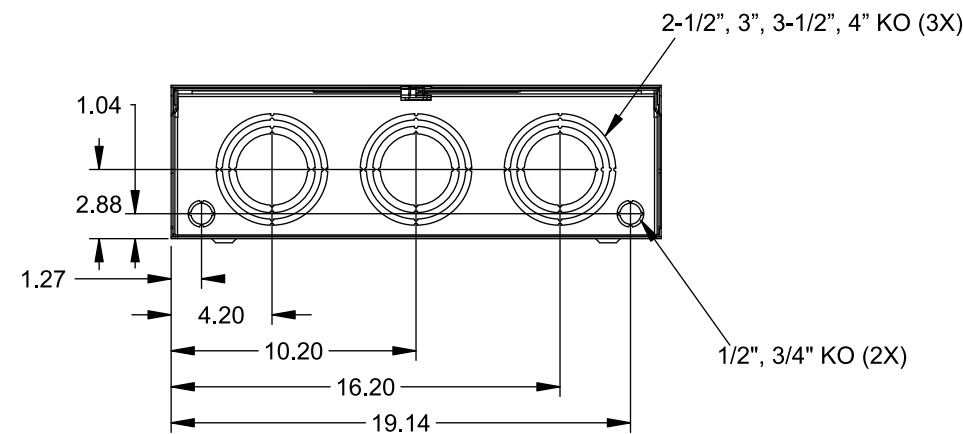

Catalog Number: 9817-8045

Features and Ratings

- Ringless Type Meter Socket
- 400A Continuous, 400A Max., 600V AC
- Outdoor Enclosure (NEMA Type 3R)
- Painted G90 Steel Enclosure
- 3 Phase, Commercial/Industrial Socket
- Meter Socket Type K-7
- For Overhead & Underground Service
- Large Hub Opening, HD Type Cover Plate Installed

TYPE HD (LARGE) HUB OPENING
COVER PLATE INSTALLED

VIEW SHOWN WITH COVER REMOVED

Accessories

CONDUIT HUBS (HD Type)		CAT No.	DESCRIPTION
TRADE SIZE	CATALOG No.		
3 INCH	EC56856 or H56856-2	H69623	Bypass
3-1/2 INCH	EC56857 or H56857-2	H69685-1	Isolated Neutral Kit
4 INCH	EC56858 or H56858-2	H69546-1	Hex Magnet Socket Kit
		H69232-1	Insulated T-Handle Kit
		H65050	K-base Insulator Kit
Hub Cover Plate	EC56933 or H56933S	H63864	K-base Ground Kit

Connectors, Wire Sizes and Torques

CONNECTOR	PART No.	HEX DRIVE	WIRE SIZE	TORQUE
LINE	56476	1/2"	3/0 - 800 kcmil	500 IN.-LBS
LINE	56732	5/16"	(2)#6 - 350 kcmil	275 IN.-LBS
LOAD	56732	5/16"	(2)#4 - 350 kcmil	275 IN.-LBS
NEUTRAL	56732	5/16"	(2)#4 - 350 kcmil	275 IN.-LBS
GROUND*			#14 - 2 AWG	50 IN.-LBS

© 2015 Copyright Siemens Industry, Inc.

TALON

Meter Socket

Description: **400A Cont, 4 Terminal, K-7, 600V AC, Painted Steel Enclosure**

JEL 12/1/15 DO NOT SCALE DRAWING Dwg No: **9817-8045**