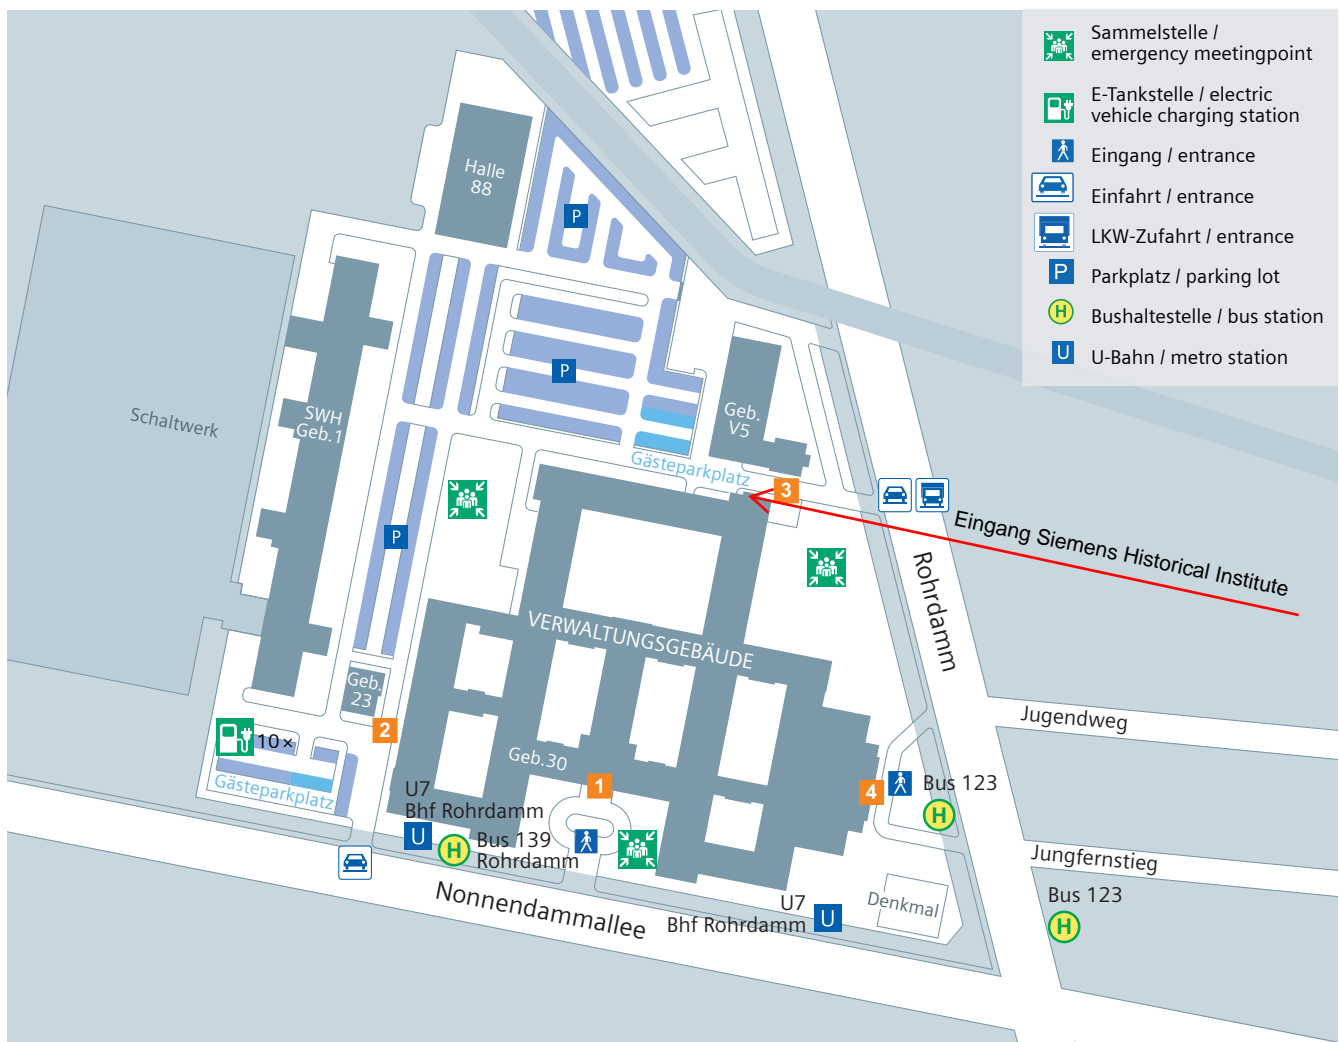

Lageplan / Site plan

Berlin - Siemensstadt, Nonnendammallee 101

- Sammelstelle / emergency meetingpoint
- E-Tankstelle / electric vehicle charging station
- Eingang / entrance
- Einfahrt / entrance
- LKW-Zufahrt / entrance
- Parkplatz / parking lot
- Bushaltestelle / bus station
- U-Bahn / metro station