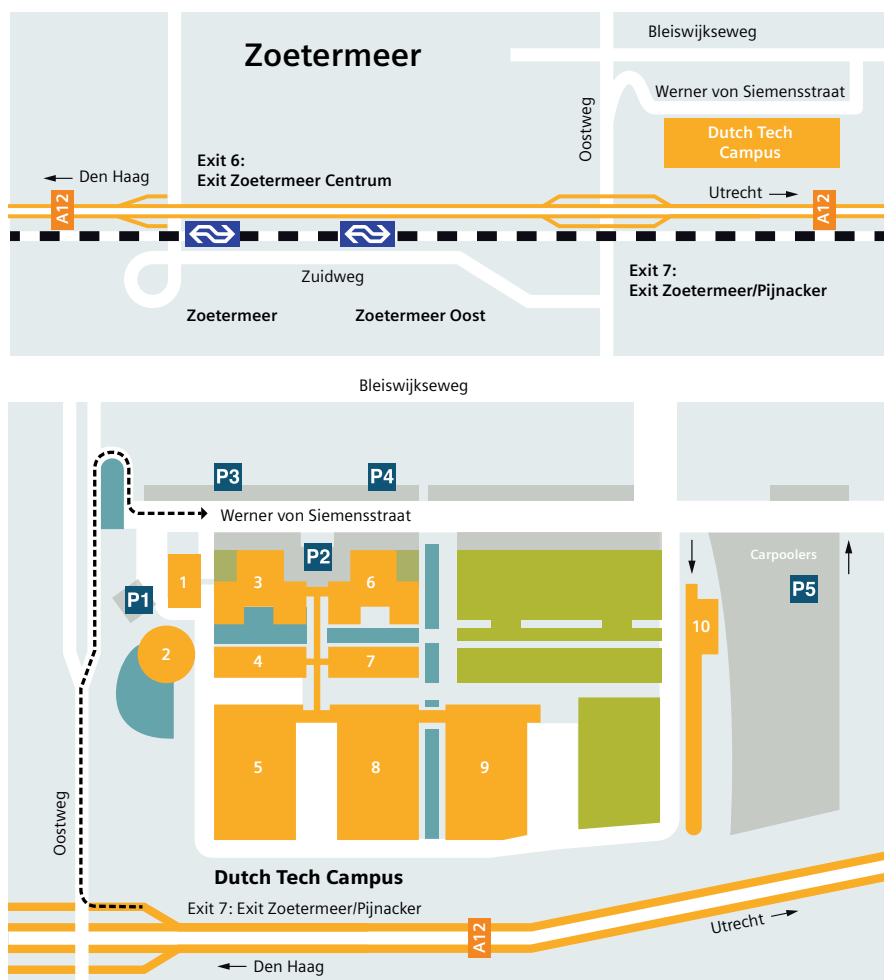

SIEMENS

Ingenuity for life

Dutch Tech Campus

Directions

By car

Coming from Amsterdam/Schiphol

- Take the A4, direction Den Haag/ Rotterdam
- Take the A12, direction Utrecht
- Take the exit Zoetermeer/Pijnacker ('afrit 7')
- Turn left, over the flyover (Oostweg)
- 20 meters before the traffic lights: turn right

Coming from Utrecht

- Take the A12, direction Den Haag
- Take the exit Zoetermeer/Pijnacker ('afrit 7')
- Turn right, over the flyover (Oostweg)
- 20 meters before the traffic lights: turn right

Coming from The Hague

- Take the A12, direction Utrecht
- Take the exit Zoetermeer/Pijnacker ('afrit 7')
- Turn left, over the flyover (Oostweg)
- 20 meters before the traffic lights: turn right

Parking

Choose the right parking area using the map.

By public transport

You can travel to Dutch Tech Campus by bus: bus stop Werner von Siemensstraat, Zoetermeer and by train and tram at station/stop Lansingerland-Zoetermeer. Plan your journey via www.9292.nl/en or www.ns.nl/en.