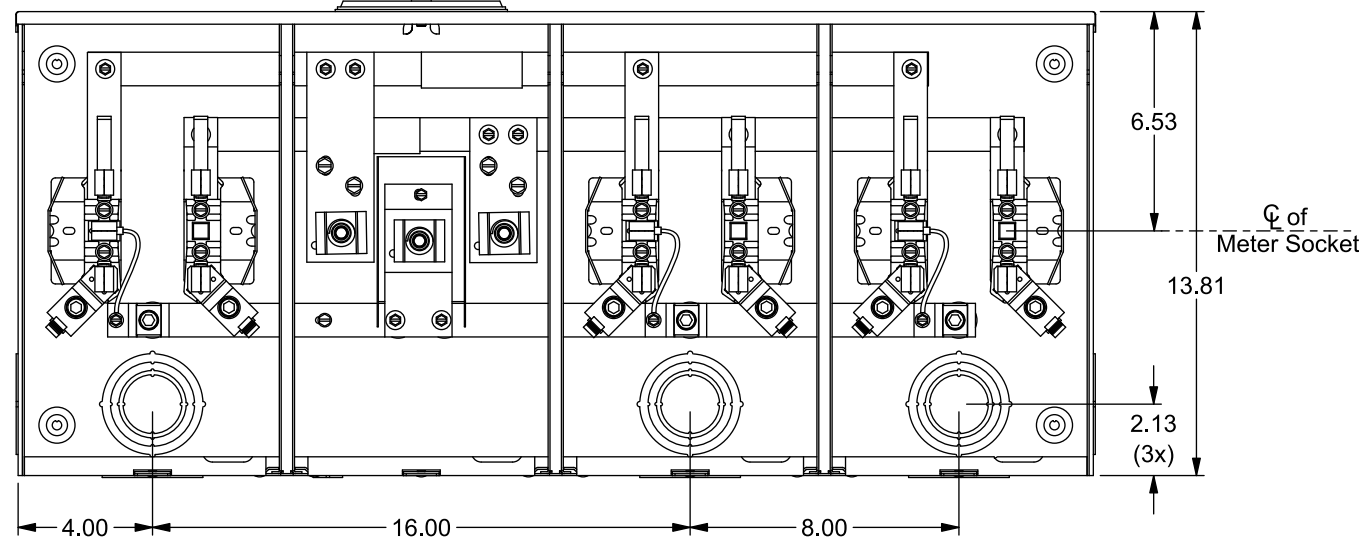

Accessories

Meter Opening Cover Plate
Cat No: H659-0162

5th Jaw Kit
Cat. No: 659-0121

| CONDUIT HUBS (HD Type) | |
|------------------------|---------------------|
| TRADE SIZE | CATALOG No. |
| 3 INCH | EC56856 or H56856-2 |
| 3-1/2 INCH | EC56857 or H56857-2 |
| 4 INCH | EC56858 or H56858-2 |
| Hub Cover Plate | EC56933 or H56933S |

Connectors, Wire Sizes and Torques

| CONNECTOR | WIRE SIZE | TORQUE |
|----------------|-----------------|--------------|
| LINE, NEUTRAL* | 1/0 - 600 kcmil | 375 IN.-LBS. |
| LOAD, NEUTRAL | #6 - 350 kcmil | 250 IN.-LBS. |
| GROUND | #14 - 2 (CU) | 50 IN.-LBS. |

* External Hex Drive 1/2"
* Internal Hex Drive 5/16"

HD (Large) Hub Opening
w/Cover Plate Installed

View Shown with Covers Removed

© 2018 Copyright Siemens Industry, Inc.

TALON

Multi-Position Metering

Description: **200A Cont, 5 Jaw, A14-3POS, Horn Bypass, 600VAC, Painted G90 Steel**