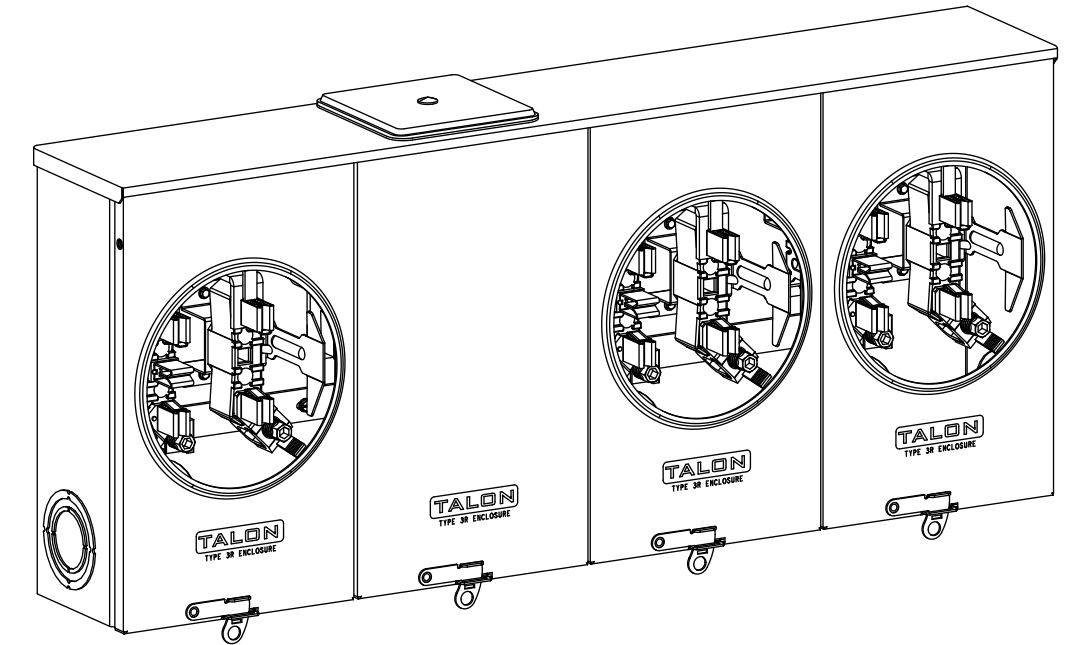

Catalog Number: UA3717-ZB

Features and Ratings

- Ringless Type Meter Socket
- 200A Continuous, 3 Position, 270A Overall
- Outdoor Enclosure (NEMA Type 3R)
- Painted G90 Steel
- 1 Phase, 3 Wire, 600V AC
- 5 Jaw
- Horn Bypass
- For Overhead or Underground Service
- HD Hub Opening, with Cover Plate Factory Installed

Accessories

Meter Opening Cover Plate
Cat No: H659-0162

5th Jaw Kit
Cat. No: 659-0121

| CONDUIT HUBS (HD Type) | |
|------------------------|---------------------|
| TRADE SIZE | CATALOG No. |
| 3 INCH | EC56856 or H56856-2 |
| 3-1/2 INCH | EC56857 or H56857-2 |
| 4 INCH | EC56858 or H56858-2 |
| Hub Cover Plate | EC56933 or H56933S |

* External Hex Drive 1/2"
* Internal Hex Drive 5/16"

HD (Large) Hub Opening
w/Cover Plate Installed

View Shown with Covers Removed

© 2018 Copyright Siemens Industry, Inc.

TALON

Multi-Position Metering

Description: **200A Cont, 5 Jaw, A14-3POS, Horn Bypass, 600VAC, Painted G90 Steel**