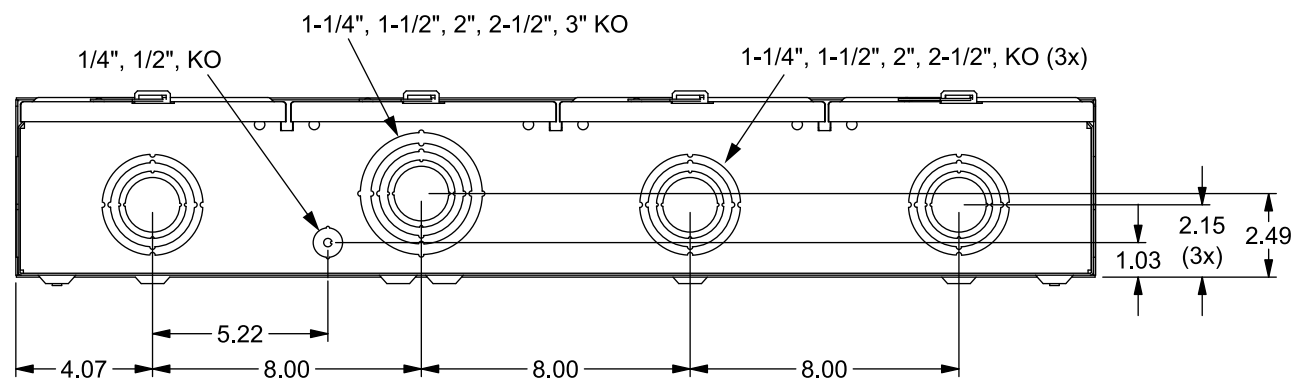

Catalog Number: UA3717-ZB

Features and Ratings

- Ringless Type Meter Socket
- 200A Continuous, 3 Position, 270A Overall
- Outdoor Enclosure (NEMA Type 3R)
- Painted G90 Steel
- 1 Phase, 3 Wire, 600V AC
- 5 Jaw
- Horn Bypass
- For Overhead or Underground Service
- HD Hub Opening, with Cover Plate Factory Installed

Accessories

Meter Opening Cover Plate
Cat No: H659-0162

5th Jaw Kit
Cat. No: 659-0121

| CONDUIT HUBS (HD Type) | |
|------------------------|---------------------|
| TRADE SIZE | CATALOG No. |
| 3 INCH | EC56856 or H56856-2 |
| 3-1/2 INCH | EC56857 or H56857-2 |
| 4 INCH | EC56858 or H56858-2 |
| Hub Cover Plate | EC56933 or H56933S |

Connectors, Wire Sizes and Torques

| CONNECTOR | WIRE SIZE | TORQUE |
|----------------|-----------------|--------------|
| LINE, NEUTRAL* | 1/0 - 600 kcmil | 375 IN.-LBS. |
| LOAD, NEUTRAL | #6 - 350 kcmil | 250 IN.-LBS. |
| GROUND | #14 - 2 (CU) | 50 IN.-LBS. |

* External Hex Drive 1/2"
* Internal Hex Drive 5/16"

HD (Large) Hub Opening
w/Cover Plate Installed

View Shown with Covers Removed

© 2018 Copyright Siemens Industry, Inc.

TALON

Multi-Position Metering

Description: **200A Cont, 5 Jaw, A14-3POS, Horn Bypass, 600VAC, Painted G90 Steel**