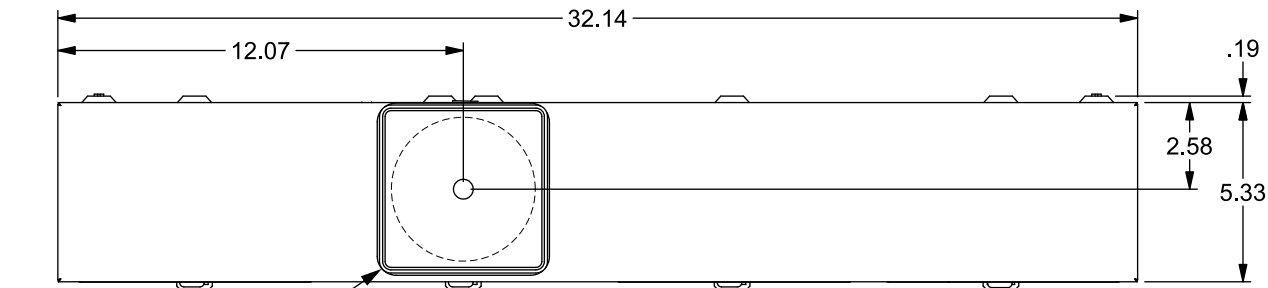

Catalog Number: UA3717-ZB

Features and Ratings

- Ringless Type Meter Socket
- 200A Continuous, 3 Position, 270A Overall
- Outdoor Enclosure (NEMA Type 3R)
- Painted G90 Steel
- 1 Phase, 3 Wire, 600V AC
- 5 Jaw
- Horn Bypass
- For Overhead or Underground Service
- HD Hub Opening, with Cover Plate Factory Installed

Accessories

Meter Opening Cover Plate
Cat No: H659-0162

5th Jaw Kit
Cat. No: 659-0121

| CONDUIT HUBS (HD Type) | |
|------------------------|---------------------|
| TRADE SIZE | CATALOG No. |
| 3 INCH | EC56856 or H56856-2 |
| 3-1/2 INCH | EC56857 or H56857-2 |
| 4 INCH | EC56858 or H56858-2 |
| Hub Cover Plate | EC56933 or H56933S |

Connectors, Wire Sizes and Torques

| CONNECTOR | WIRE SIZE | TORQUE |
|----------------|-----------------|--------------|
| LINE, NEUTRAL* | 1/0 - 600 kcmil | 375 IN.-LBS. |
| LOAD, NEUTRAL | #6 - 350 kcmil | 250 IN.-LBS. |
| GROUND | #14 - 2 (CU) | 50 IN.-LBS. |

* External Hex Drive 1/2"
* Internal Hex Drive 5/16"

HD (Large) Hub Opening
w/Cover Plate Installed

View Shown with Covers Removed

© 2018 Copyright Siemens Industry, Inc.

TALON

Multi-Position Metering

Description: **200A Cont, 5 Jaw, A14-3POS, Horn Bypass, 600VAC, Painted G90 Steel**