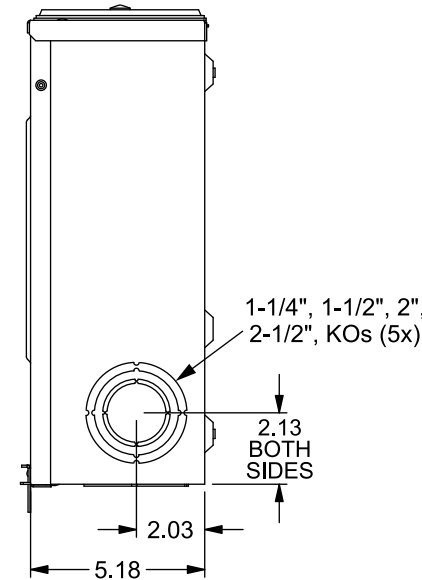

Accessories

Meter Opening Cover Plate
Cat No: H659-0162

5th Jaw Kit
Cat. No: 659-0121

| CONDUIT HUBS (HD Type) | |
|------------------------|---------------------|
| TRADE SIZE | CATALOG No. |
| 3 INCH | EC56856 or H56856-2 |
| 3-1/2 INCH | EC56857 or H56857-2 |
| 4 INCH | EC56858 or H56858-2 |
| Hub Cover Plate | EC56933 or H56933S |

Connectors, Wire Sizes and Torques

| CONNECTOR | WIRE SIZE | TORQUE |
|----------------|-----------------|--------------|
| LINE, NEUTRAL* | 1/0 - 600 kcmil | 375 IN.-LBS. |
| LOAD, NEUTRAL | #6 - 350 kcmil | 250 IN.-LBS. |
| GROUND | #14 - 2 (CU) | 50 IN.-LBS. |

* External Hex Drive 1/2"
* Internal Hex Drive 5/16"

HD (Large) Hub Opening
w/Cover Plate Installed

View Shown with Covers Removed

© 2018 Copyright Siemens Industry, Inc.

TALON

Multi-Position Metering

Description: **200A Cont, 5 Jaw, A14-3POS, Horn Bypass, 600VAC, Painted G90 Steel**