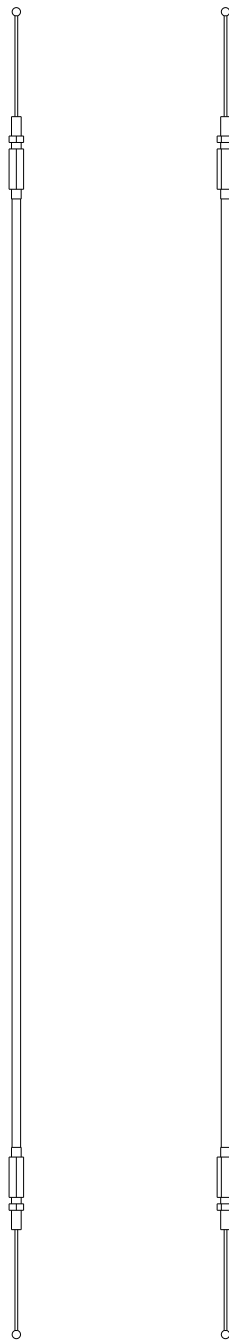

Image database (product images, 2D dimension drawings, 3D models, device circuit diagrams, ...)

<http://www.automation.siemens.com/bilddb/cax_en.aspx?mlfb=3VA9980-0VC20>

CAX-Online-Generator

<http://www.siemens.com/cax>

Tender specifications

<http://www.siemens.com/specifications>