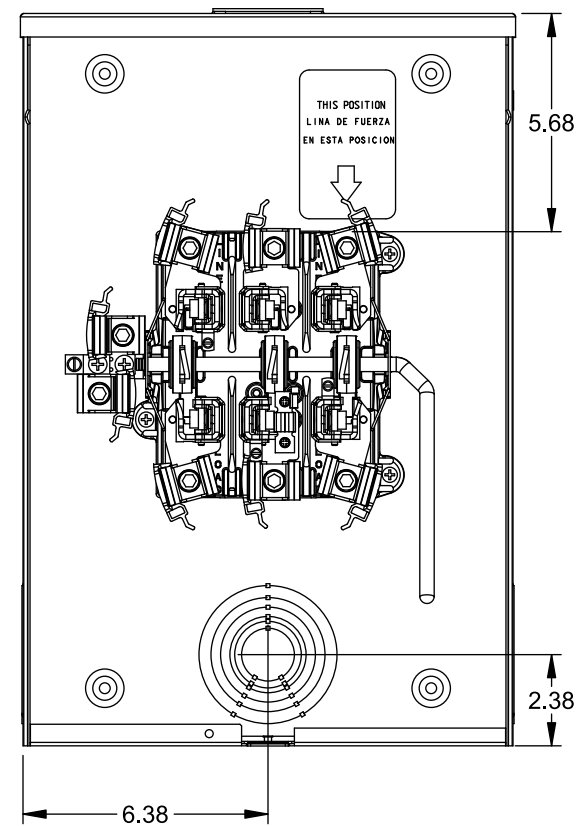

## Accessories

CONDUIT HUBS (RX Type)	
TRADE SIZE	CATALOG No.
1-1/4 INCH	EC38597 or H38597-2
1-1/2 INCH	EC38598 or H38598-2
2 INCH	EC38599 or H38599-2
2-1/2 INCH	EC38600 or H38600-2

Hub Cover Plate EC38595 or H38595-1

Meter Opening Cover Plate  
Cat No: H659-0162

## Connectors, Wire Sizes and Torques

CONNECTOR	WIRE SIZE	TORQUE
LINE, LOAD, NEUTRAL*	#6 - 350 kcmil	275 IN.-LBS.
GROUND	#14 - 2 AWG	45 IN.-LBS.

\* External Hex Drive 1/2"  
\* Internal Hex Drive 5/16"

© 2015 Copyright Siemens Industry, Inc.

**TALON**  
**Meter Socket**

Description: **200A Cont, 7 Jaw, HQ-7U, 600V AC, Painted Steel Enclosure**

JEL 8/30/15 DO NOT SCALE DRAWING Dwg No: **40407-015F**