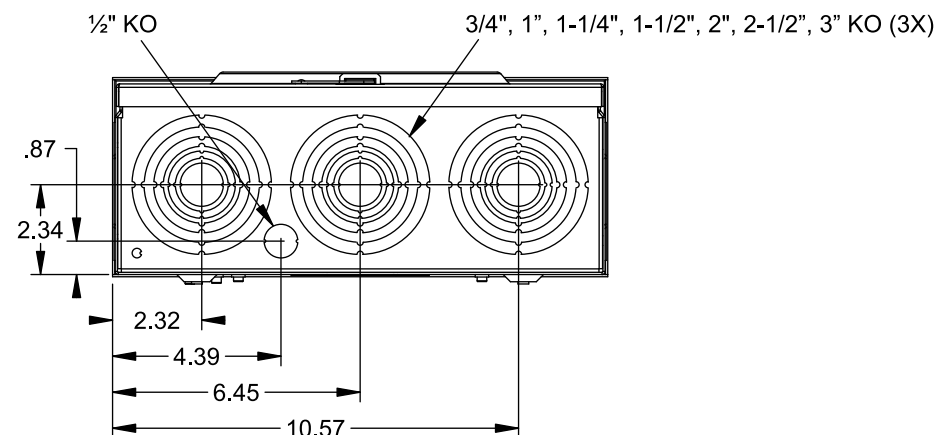

## Features and Ratings

- Ringless Type Meter Socket
- 200A Continuous, 200A Max., 600V AC
- Outdoor Enclosure (NEMA Type 3R)
- Painted Steel Enclosure
- 3 Phase, 4 Wire
- 7 Jaw Meter Socket
- Meter Socket Type HQ-7U
- For Overhead & Underground Service
- RX Type Hub Opening
- Lever Bypass
- One Ground Lug Installed

TYPE RX (SMALL) HUB OPENING

VIEW SHOWN WITH COVER REMOVED

## Accessories

CONDUIT HUBS (RX Type)	
TRADE SIZE	CATALOG No.
1-1/4 INCH	EC38597 or H38597-2
1-1/2 INCH	EC38598 or H38598-2
2 INCH	EC38599 or H38599-2
2-1/2 INCH	EC38600 or H38600-2

Hub Cover Plate EC38595 or H38595-1

## Connectors, Wire Sizes and Torques

CONNECTOR	WIRE SIZE	TORQUE
LINE, LOAD, NEUTRAL*	#6 - 350 kcmil	275 IN.-LBS.
GROUND	#14 - 2 AWG	45 IN.-LBS.

\* External Hex Drive 1/2"  
\* Internal Hex Drive 5/16"

© 2015 Copyright Siemens Industry, Inc.