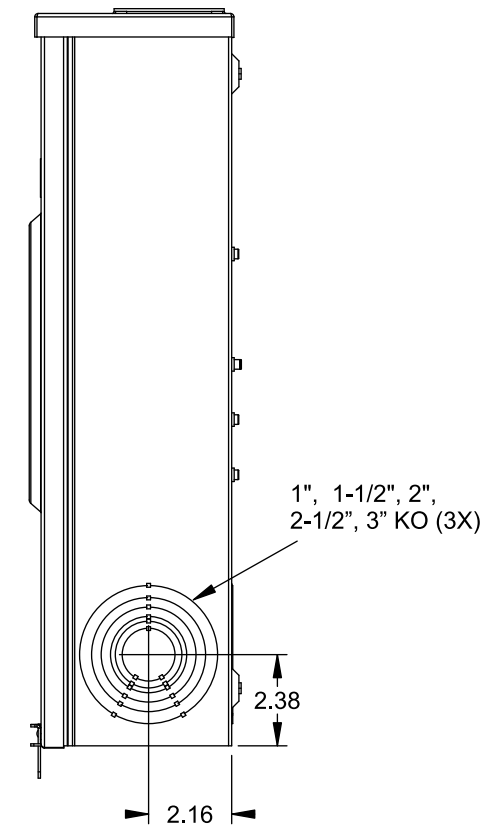

## Features and Ratings

- Ringless Type Meter Socket
- 200A Continuous, 200A Max., 600V AC
- Outdoor Enclosure (NEMA Type 3R)
- Painted Steel Enclosure
- 3 Phase, 4 Wire
- 7 Jaw Meter Socket
- Meter Socket Type HQ-7U
- For Overhead & Underground Service
- RX Type Hub Opening
- Lever Bypass
- One Ground Lug Installed

TYPE RX (SMALL) HUB OPENING

VIEW SHOWN WITH COVER REMOVED

## Accessories

CONDUIT HUBS (RX Type)	
TRADE SIZE	CATALOG No.
1-1/4 INCH	EC38597 or H38597-2
1-1/2 INCH	EC38598 or H38598-2
2 INCH	EC38599 or H38599-2
2-1/2 INCH	EC38600 or H38600-2

Hub Cover Plate EC38595 or H38595-1

## Connectors, Wire Sizes and Torques

CONNECTOR	WIRE SIZE	TORQUE
LINE, LOAD, NEUTRAL*	#6 - 350 kcmil	275 IN.-LBS.
GROUND	#14 - 2 AWG	45 IN.-LBS.

\* External Hex Drive 1/2"  
\* Internal Hex Drive 5/16"

© 2015 Copyright Siemens Industry, Inc.