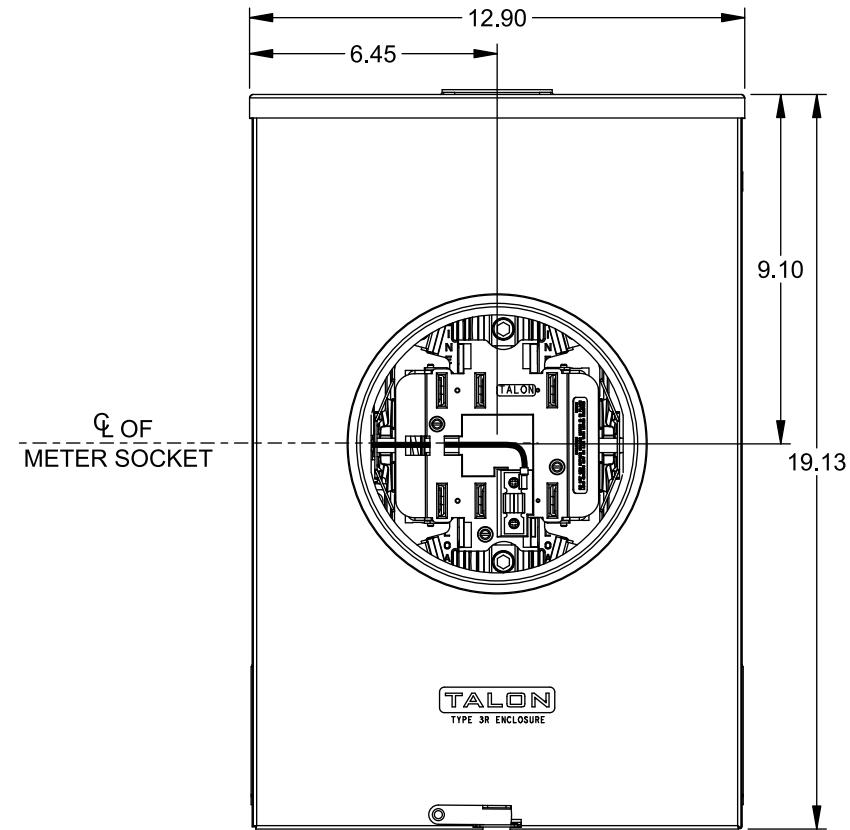

Catalog Number: 40407-015F

Features and Ratings

- Ringless Type Meter Socket
- 200A Continuous, 200A Max., 600V AC
- Outdoor Enclosure (NEMA Type 3R)
- Painted Steel Enclosure
- 3 Phase, 4 Wire
- 7 Jaw Meter Socket
- Meter Socket Type HQ-7U
- For Overhead & Underground Service
- RX Type Hub Opening
- Lever Bypass
- One Ground Lug Installed

Accessories

CONDUIT HUBS (RX Type)	
TRADE SIZE	CATALOG No.
1-1/4 INCH	EC38597 or H38597-2
1-1/2 INCH	EC38598 or H38598-2
2 INCH	EC38599 or H38599-2
2-1/2 INCH	EC38600 or H38600-2

Hub Cover Plate EC38595 or H38595-1

Meter Opening Cover Plate
Cat No: H659-0162

Connectors, Wire Sizes and Torques

CONNECTOR	WIRE SIZE	TORQUE
LINE, LOAD, NEUTRAL*	#6 - 350 kcmil	275 IN.-LBS.
GROUND	#14 - 2 AWG	45 IN.-LBS.

* External Hex Drive 1/2"
* Internal Hex Drive 5/16"

© 2015 Copyright Siemens Industry, Inc.

TALON
Meter Socket

Description: **200A Cont, 7 Jaw, HQ-7U, 600V AC, Painted Steel Enclosure**

JEL 8/30/15 DO NOT SCALE DRAWING Dwg No: **40407-015F**