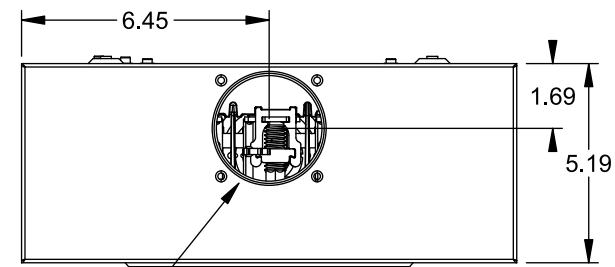

## Features and Ratings

- Ringless Type Meter Socket
- 200A Continuous, 200A Max., 600V AC
- Outdoor Enclosure (NEMA Type 3R)
- Painted Steel Enclosure
- 3 Phase, 4 Wire
- 7 Jaw Meter Socket
- Meter Socket Type HQ-7U
- For Overhead & Underground Service
- RX Type Hub Opening
- Lever Bypass
- One Ground Lug Installed

TYPE RX (SMALL) HUB OPENING

VIEW SHOWN WITH COVER REMOVED

## Accessories

CONDUIT HUBS (RX Type)	
TRADE SIZE	CATALOG No.
1-1/4 INCH	EC38597 or H38597-2
1-1/2 INCH	EC38598 or H38598-2
2 INCH	EC38599 or H38599-2
2-1/2 INCH	EC38600 or H38600-2

Hub Cover Plate EC38595 or H38595-1

## Connectors, Wire Sizes and Torques

CONNECTOR	WIRE SIZE	TORQUE
LINE, LOAD, NEUTRAL*	#6 - 350 kcmil	275 IN.-LBS.
GROUND	#14 - 2 AWG	45 IN.-LBS.

\* External Hex Drive 1/2"  
\* Internal Hex Drive 5/16"

© 2015 Copyright Siemens Industry, Inc.