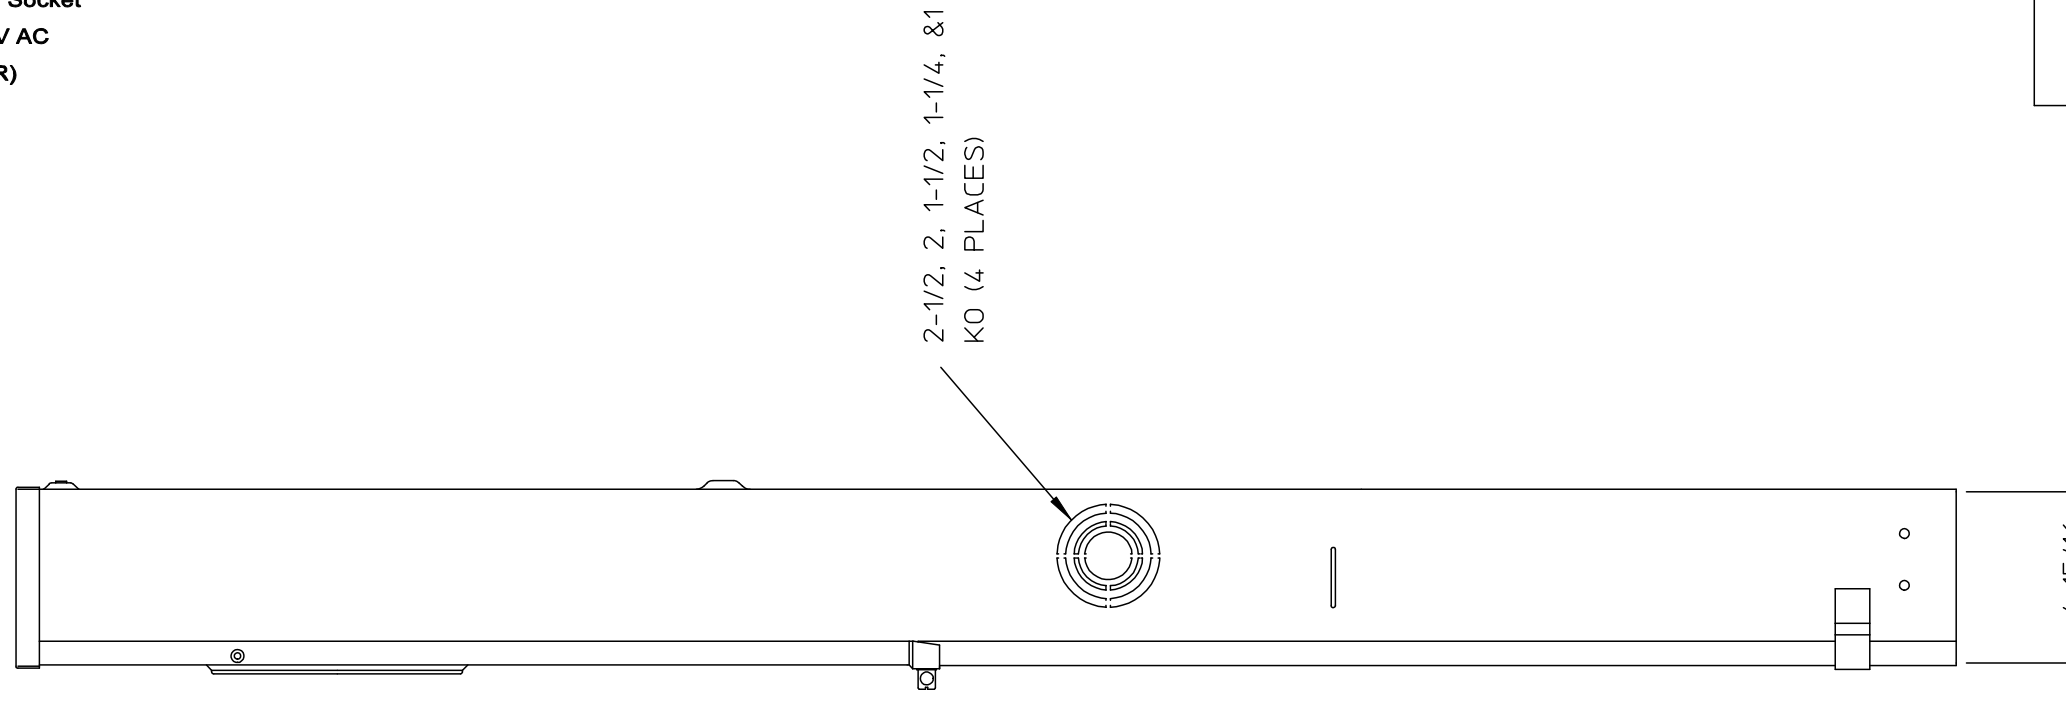

Catalog Number: 47605P-93MR

Features and Ratings

- Ringless Lever Bypass Type Meter Socket
- 320A Continuous, 200A Max., 600V AC
- Outdoor Enclosure (NEMA Type 3R)
- Painted G90 Steel
- 1 Phase, 3 Wire
- 5 Jaw Meter Socket
- For Underground Service

Connectors, Wire Sizes and Torques

CONNECTOR	WIRE SIZE	TORQUE
LINE & LOAD	#4-350kcmil	275 IN.-LBS.
G1	#14-1/0 AWG	50 IN.-LBS.

© 2015 Copyright Siemens Industry, Inc.

TALON
METER PEDESTAL

Description:

320A SKT/PED LBP 1P