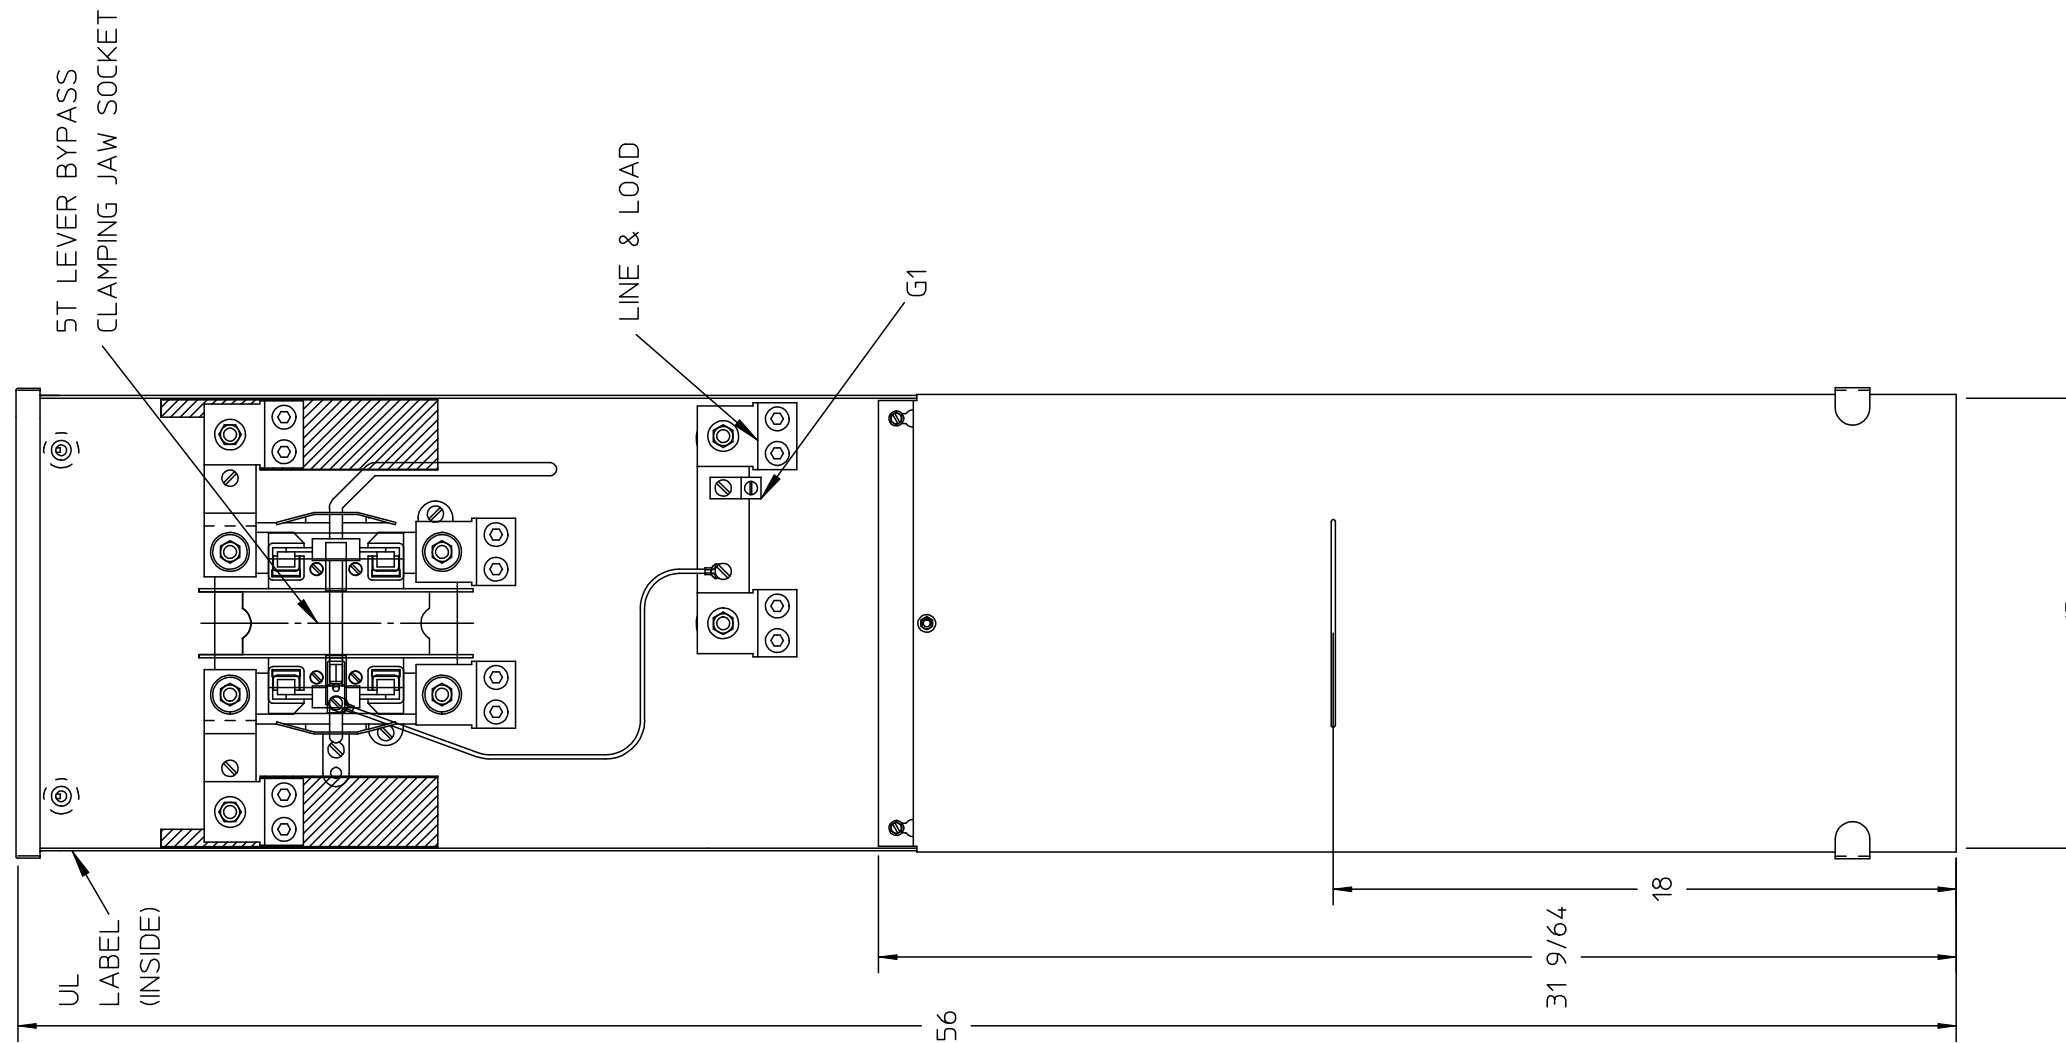

Catalog Number: 47605P-93MR

Features and Ratings

- Ringless Lever Bypass Type Meter Socket
- 320A Continuous, 200A Max., 600V AC
- Outdoor Enclosure (NEMA Type 3R)
- Painted G90 Steel
- 1 Phase, 3 Wire
- 5 Jaw Meter Socket
- For Underground Service

Connectors, Wire Sizes and Torques

CONNECTOR	WIRE SIZE	TORQUE
LINE & LOAD	#4-350kcmil	275 IN.-LBS.
G1	#14-1/0 AWG	50 IN.-LBS.

© 2015 Copyright Siemens Industry, Inc.

TALON
METER PEDESTAL

Description:

320A SKT/PED LBP 1P