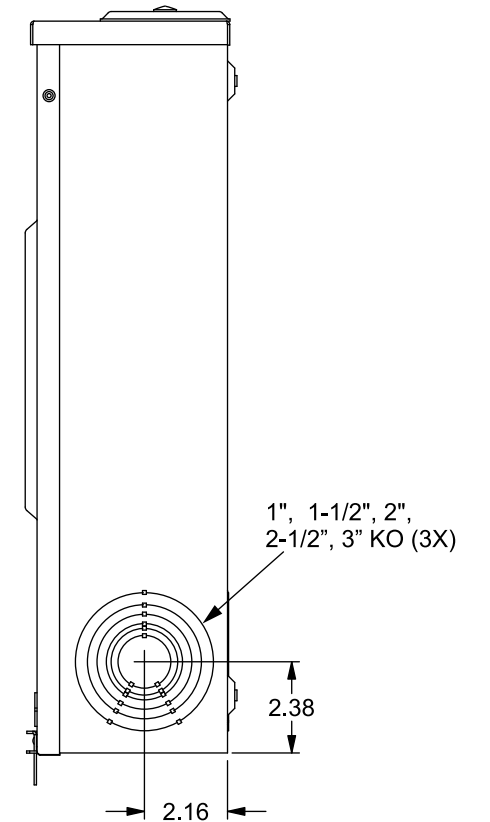

Catalog Number: RH173CRF

Features and Ratings

- Ringless Type Meter Socket
- 200A Continuous, 200A Max., 600V AC
- Outdoor Enclosure (NEMA Type 3R)
- Painted G90 Steel Enclosure
- 1 Phase, 3 Wire
- 5 Jaw Meter Socket, 5th Jaw @ 9 o'Clock Position
- Meter Socket Type HQ-5U
- For Overhead & Underground Service
- RX Type Hub Opening, Cover Plate Installed
- Lever Bypass
- Bonded Neutral with Ground Lug
- 7/8" Barrel Lock Provision w/Bracket

Accessories

CONDUIT HUBS (RX Type)	
TRADE SIZE	CATALOG No.
1-1/4 INCH	EC38597 or H38597-2
1-1/2 INCH	EC38598 or H38598-2
2 INCH	EC38599 or H38599-2
2-1/2 INCH	EC38600 or H38600-2
Hub Cover Plate	EC38595 or H38595-1

GROUND LUG KIT Cat. No: H55303
Wire Size #4-14, Torque 50 IN-LB

GROUND LUG KIT Cat. No: H80500017
Wire Size #4-2, Torque 45 IN-LB
Wire Size #14-2/0, Torque 45 IN-LB

INSULATED NEUTRAL KIT
Cat. No: H64685-1, H64690-1

Connectors, Wire Sizes and Torques

CONNECTOR	WIRE SIZE	TORQUE
LINE, LOAD, NEUTRAL*	#6 - 350 kcmil	275 IN.-LBS.
GROUND	#14 - 2 AWG	45 IN.-LBS.

* External Hex Drive 1/2"
* Internal Hex Drive 5/16"

VIEW SHOWN WITH COVER AND SHIELD REMOVED