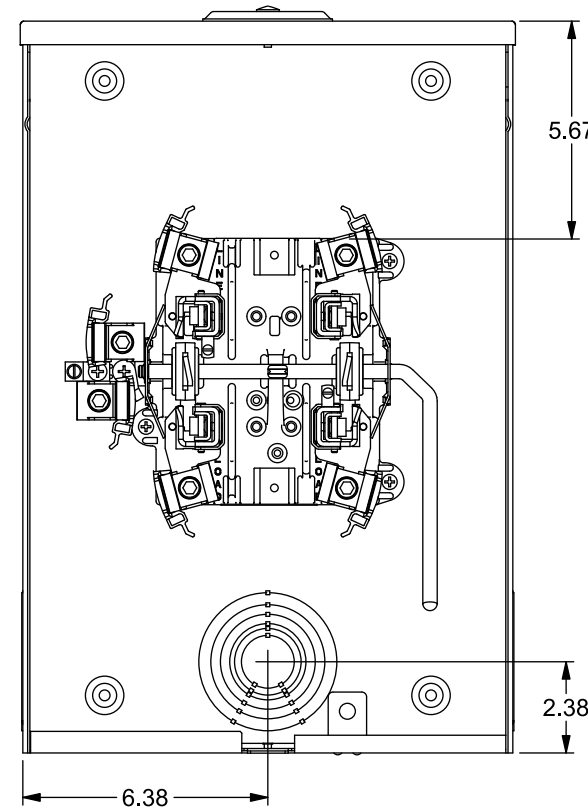

Catalog Number: RH173CRF

Features and Ratings

- Ringless Type Meter Socket
- 200A Continuous, 200A Max., 600V AC
- Outdoor Enclosure (NEMA Type 3R)
- Painted G90 Steel Enclosure
- 1 Phase, 3 Wire
- 5 Jaw Meter Socket, 5th Jaw @ 9 o'Clock Position
- Meter Socket Type HQ-5U
- For Overhead & Underground Service
- RX Type Hub Opening, Cover Plate Installed
- Lever Bypass
- Bonded Neutral with Ground Lug
- 7/8" Barrel Lock Provision w/Bracket

Accessories

CONDUIT HUBS (RX Type)	
TRADE SIZE	CATALOG No.
1-1/4 INCH	EC38597 or H38597-2
1-1/2 INCH	EC38598 or H38598-2
2 INCH	EC38599 or H38599-2
2-1/2 INCH	EC38600 or H38600-2
Hub Cover Plate	EC38595 or H38595-1

GROUND LUG KIT Cat. No: H55303
Wire Size #4-14, Torque 50 IN-LB

GROUND LUG KIT Cat. No: H80500017
Wire Size #4-2, Torque 45 IN-LB
Wire Size #14-2/0, Torque 45 IN-LB

INSULATED NEUTRAL KIT
Cat. No: H64685-1, H64690-1

Connectors, Wire Sizes and Torques

CONNECTOR	WIRE SIZE	TORQUE
LINE, LOAD, NEUTRAL*	#6 - 350 kcmil	275 IN.-LBS.
GROUND	#14 - 2 AWG	45 IN.-LBS.

* External Hex Drive 1/2"
* Internal Hex Drive 5/16"

VIEW SHOWN WITH COVER AND SHIELD REMOVED