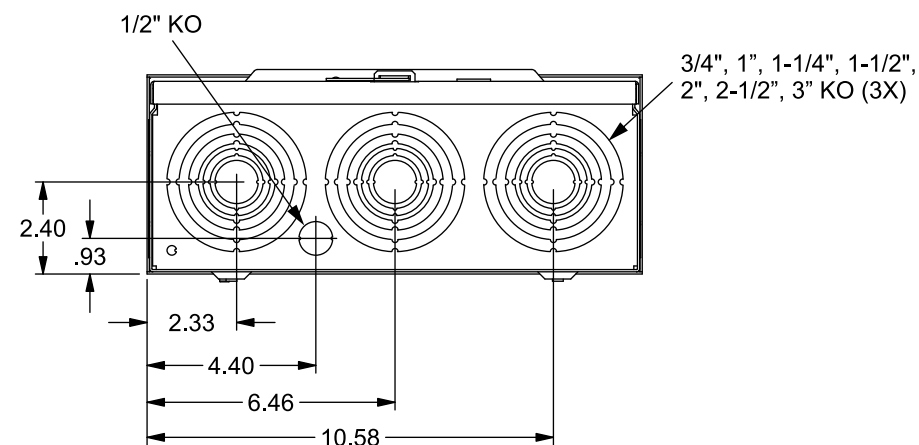

Catalog Number: RH173CRF

Features and Ratings

- Ringless Type Meter Socket
- 200A Continuous, 200A Max., 600V AC
- Outdoor Enclosure (NEMA Type 3R)
- Painted G90 Steel Enclosure
- 1 Phase, 3 Wire
- 5 Jaw Meter Socket, 5th Jaw @ 9 o'Clock Position
- Meter Socket Type HQ-5U
- For Overhead & Underground Service
- RX Type Hub Opening, Cover Plate Installed
- Lever Bypass
- Bonded Neutral with Ground Lug
- 7/8" Barrel Lock Provision w/Bracket

Accessories

CONDUIT HUBS (RX Type)	
TRADE SIZE	CATALOG No.
1-1/4 INCH	EC38597 or H38597-2
1-1/2 INCH	EC38598 or H38598-2
2 INCH	EC38599 or H38599-2
2-1/2 INCH	EC38600 or H38600-2
Hub Cover Plate	EC38595 or H38595-1

Connectors, Wire Sizes and Torques

CONNECTOR	WIRE SIZE	TORQUE
LINE, LOAD, NEUTRAL*	#6 - 350 kcmil	275 IN.-LBS.
GROUND	#14 - 2 AWG	45 IN.-LBS.

* External Hex Drive 1/2"
* Internal Hex Drive 5/16"

VIEW SHOWN WITH COVER AND SHIELD REMOVED

© 2017 Copyright Siemens Industry, Inc.

MURRAY Murray Electrical Products
Siemens Industry, Inc.

Meter Socket

Description: **200A Cont, 5 Jaw, HQ-5U, 600V AC,
Bonded Neutral w/Gnd, Painted Steel Enclosure**