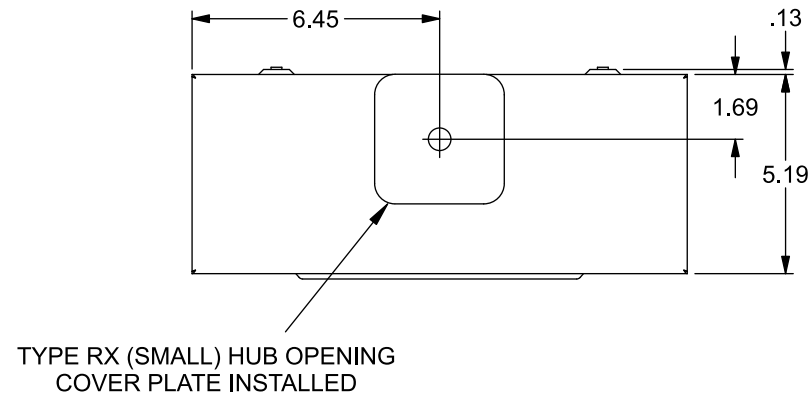

Catalog Number: RH173CRF

Features and Ratings

- Ringless Type Meter Socket
- 200A Continuous, 200A Max., 600V AC
- Outdoor Enclosure (NEMA Type 3R)
- Painted G90 Steel Enclosure
- 1 Phase, 3 Wire
- 5 Jaw Meter Socket, 5th Jaw @ 9 o'Clock Position
- Meter Socket Type HQ-5U
- For Overhead & Underground Service
- RX Type Hub Opening, Cover Plate Installed
- Lever Bypass
- Bonded Neutral with Ground Lug
- 7/8" Barrel Lock Provision w/Bracket

Accessories

CONDUIT HUBS (RX Type)	
TRADE SIZE	CATALOG No.
1-1/4 INCH	EC38597 or H38597-2
1-1/2 INCH	EC38598 or H38598-2
2 INCH	EC38599 or H38599-2
2-1/2 INCH	EC38600 or H38600-2
Hub Cover Plate	EC38595 or H38595-1

Connectors, Wire Sizes and Torques

CONNECTOR	WIRE SIZE	TORQUE
LINE, LOAD, NEUTRAL*	#6 - 350 kcmil	275 IN.-LBS.
GROUND	#14 - 2 AWG	45 IN.-LBS.

* External Hex Drive 1/2"
* Internal Hex Drive 5/16"

VIEW SHOWN WITH COVER AND SHIELD REMOVED