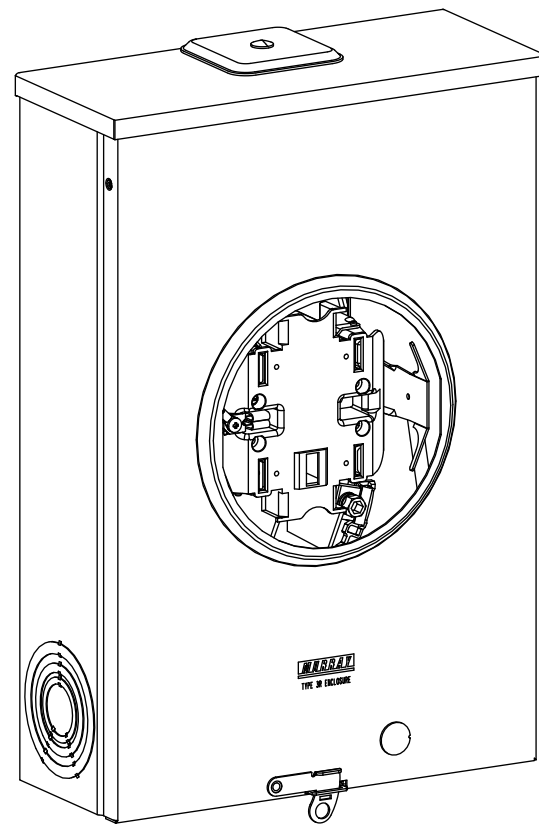

Catalog Number: RH173CRF

Features and Ratings

- Ringless Type Meter Socket
- 200A Continuous, 200A Max., 600V AC
- Outdoor Enclosure (NEMA Type 3R)
- Painted G90 Steel Enclosure
- 1 Phase, 3 Wire
- 5 Jaw Meter Socket, 5th Jaw @ 9 o'Clock Position
- Meter Socket Type HQ-5U
- For Overhead & Underground Service
- RX Type Hub Opening, Cover Plate Installed
- Lever Bypass
- Bonded Neutral with Ground Lug
- 7/8" Barrel Lock Provision w/Bracket

Accessories

CONDUIT HUBS (RX Type)	
TRADE SIZE	CATALOG No.
1-1/4 INCH	EC38597 or H38597-2
1-1/2 INCH	EC38598 or H38598-2
2 INCH	EC38599 or H38599-2
2-1/2 INCH	EC38600 or H38600-2
Hub Cover Plate	EC38595 or H38595-1

Connectors, Wire Sizes and Torques

CONNECTOR	WIRE SIZE	TORQUE
LINE, LOAD, NEUTRAL*	#6 - 350 kcmil	275 IN.-LBS.
GROUND	#14 - 2 AWG	45 IN.-LBS.

* External Hex Drive 1/2"
* Internal Hex Drive 5/16"

VIEW SHOWN WITH COVER AND SHIELD REMOVED

© 2017 Copyright Siemens Industry, Inc.

MURRAY Murray Electrical Products
Siemens Industry, Inc.

Meter Socket

Description: **200A Cont, 5 Jaw, HQ-5U, 600V AC,
Bonded Neutral w/Gnd, Painted Steel Enclosure**