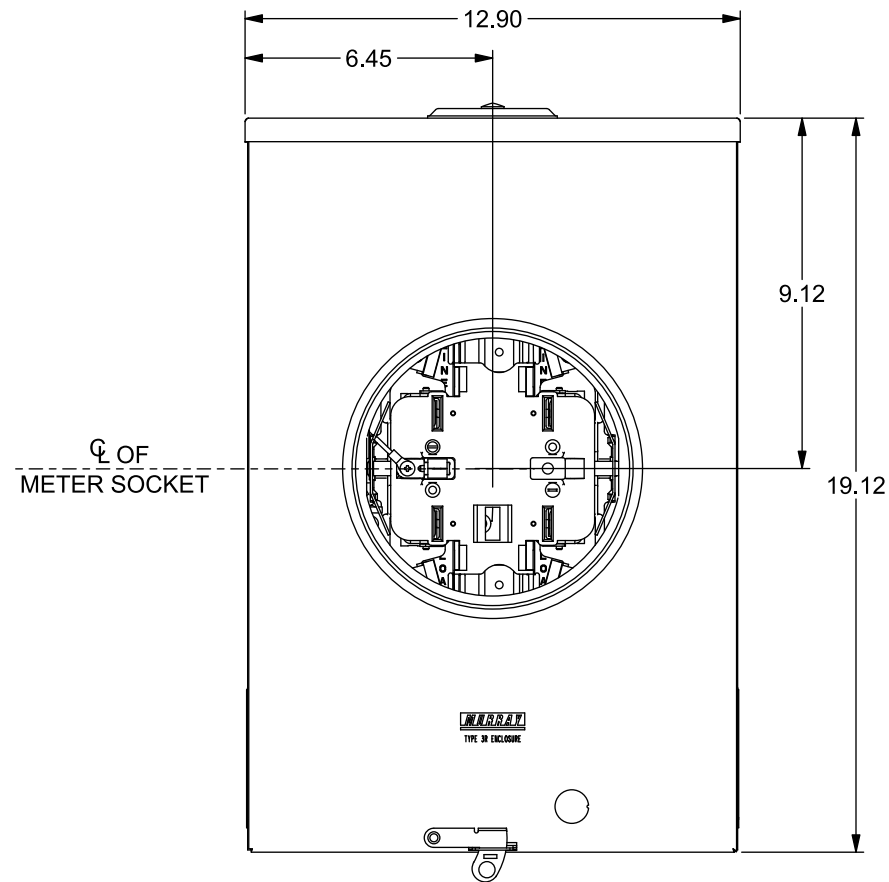

Catalog Number: RH173CRF

Features and Ratings

- Ringless Type Meter Socket
- 200A Continuous, 200A Max., 600V AC
- Outdoor Enclosure (NEMA Type 3R)
- Painted G90 Steel Enclosure
- 1 Phase, 3 Wire
- 5 Jaw Meter Socket, 5th Jaw @ 9 o'Clock Position
- Meter Socket Type HQ-5U
- For Overhead & Underground Service
- RX Type Hub Opening, Cover Plate Installed
- Lever Bypass
- Bonded Neutral with Ground Lug
- 7/8" Barrel Lock Provision w/Bracket

Accessories

CONDUIT HUBS (RX Type)	
TRADE SIZE	CATALOG No.
1-1/4 INCH	EC38597 or H38597-2
1-1/2 INCH	EC38598 or H38598-2
2 INCH	EC38599 or H38599-2
2-1/2 INCH	EC38600 or H38600-2
Hub Cover Plate	EC38595 or H38595-1

GROUND LUG KIT Cat. No: H55303
Wire Size #4-14, Torque 50 IN-LB

GROUND LUG KIT Cat. No: H80500017
Wire Size #4-2, Torque 45 IN-LB
Wire Size #14-2/0, Torque 45 IN-LB

INSULATED NEUTRAL KIT
Cat. No: H64685-1, H64690-1

Connectors, Wire Sizes and Torques

CONNECTOR	WIRE SIZE	TORQUE
LINE, LOAD, NEUTRAL*	#6 - 350 kcmil	275 IN.-LBS.
GROUND	#14 - 2 AWG	45 IN.-LBS.

* External Hex Drive 1/2"
* Internal Hex Drive 5/16"

VIEW SHOWN WITH COVER AND SHIELD REMOVED