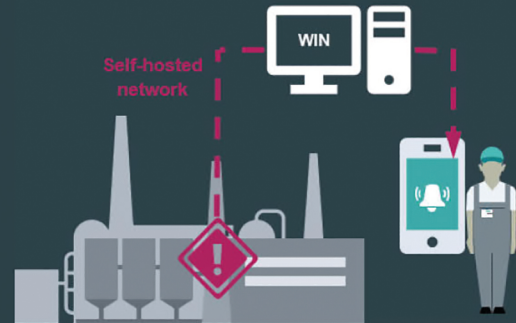

SIMATIC Notifier Windows Server

- For local machine operators working close to machines
- Very low delivery time within milliseconds
- Notifications distributed via local WIFI
- Mobile app available for iOS devices and WearOS smartwatches² connected to local WIFI

2) Tested on Misfit Vapor (MIS700X), Fossil Q Explorist (3rd Gen)