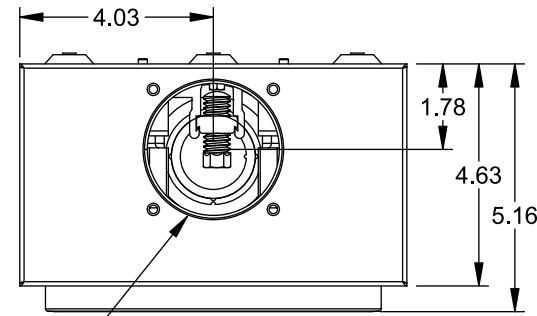

## Features and Ratings

- Ring Type Meter Socket
- 200A Continuous, 250A Max., 600V AC
- Outdoor Enclosure (NEMA Type 3R)
- Painted G90 Steel
- 1 Phase, 3 Wire
- 4 Jaw Meter Socket
- Meter Socket Type UAT3
- For Overhead Service Only
- Small Hub Opening

### Accessories

CONDUIT HUBS (RX Type)	
TRADE SIZE	CATALOG No.
1-1/4 INCH	EC38597 or H38597-2
1-1/2 INCH	EC38598 or H38598-2
2 INCH	EC38599 or H38599-2
2-1/2 INCH	EC38600 or H38600-2

Hub Cover Plate EC38595 or H38595-1

## Connectors, Wire Sizes and Torques

CONNECTOR	WIRE SIZE	TORQUE
LINE, LOAD, NEUTRAL*	#6 - 350 kcmil	250 IN.-LBS.
GROUND	#2 - 14 AWG	50 IN.-LBS.

\* External Hex Drive 1/2"  
\* Internal Hex Drive 5/16"

© 2015 Copyright Siemens Industry, Inc.

<b>TALON</b>	
<b>Meter Socket</b>	
Description: <b>200A Cont, 4 Jaw, UAT3, 600V AC, Painted Steel Enclosure</b>	
JEL 6/30/15	DO NOT SCALE DRAWING Dwg No: <b>UAT327-0GSP</b>