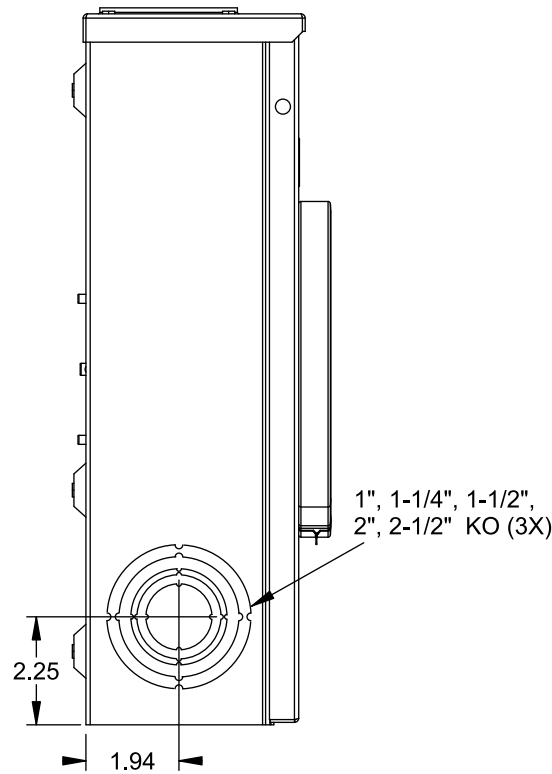

### Accessories

CONDUIT HUBS (RX Type)	
TRADE SIZE	CATALOG No.
1-1/4 INCH	EC38597 or H38597-2
1-1/2 INCH	EC38598 or H38598-2
2 INCH	EC38599 or H38599-2
2-1/2 INCH	EC38600 or H38600-2

Hub Cover Plate EC38595 or H38595-1

Meter Opening Cover Plate  
Cat No: H659-0162

5th Jaw Kit  
Cat. No: EC659-0121

Sealing Ring  
Stainless Steel Snap Type: H54602  
Stainless Steel Screw Type: H9738-8001  
H9738-8002  
H9738-8003

## Connectors, Wire Sizes and Torques

CONNECTOR	WIRE SIZE	TORQUE
LINE, LOAD, NEUTRAL*	#6 - 350 kcmil	250 IN.-LBS.
GROUND	#2 - 14 AWG	50 IN.-LBS.

\* External Hex Drive 1/2"  
\* Internal Hex Drive 5/16"

© 2015 Copyright Siemens Industry, Inc.

<b>TALON</b>	
<b>Meter Socket</b>	
Description: <b>200A Cont, 4 Jaw, UAT3, 600V AC, Painted Steel Enclosure</b>	
JEL 6/30/15	DO NOT SCALE DRAWING Dwg No: <b>UAT327-0GSP</b>