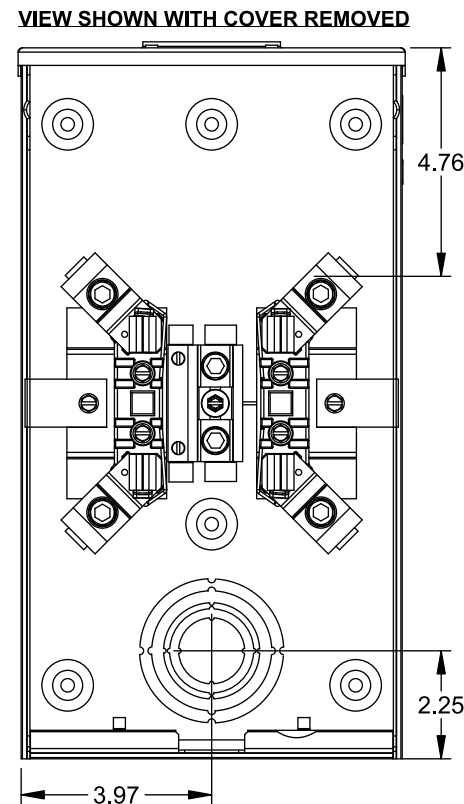

### Accessories

CONDUIT HUBS (RX Type)	
TRADE SIZE	CATALOG No.
1-1/4 INCH	EC38597 or H38597-2
1-1/2 INCH	EC38598 or H38598-2
2 INCH	EC38599 or H38599-2
2-1/2 INCH	EC38600 or H38600-2

Hub Cover Plate EC38595 or H38595-1

Meter Opening Cover Plate  
Cat No: H659-0162

5th Jaw Kit  
Cat. No: EC659-0121

Sealing Ring  
Stainless Steel Snap Type: H54602  
Stainless Steel Screw Type: H9738-8001  
H9738-8002  
H9738-8003

## Connectors, Wire Sizes and Torques

CONNECTOR	WIRE SIZE	TORQUE
LINE, LOAD, NEUTRAL*	#6 - 350 kcmil	250 IN.-LBS.
GROUND	#2 - 14 AWG	50 IN.-LBS.

\* External Hex Drive 1/2"  
\* Internal Hex Drive 5/16"

© 2015 Copyright Siemens Industry, Inc.

<b>TALON</b>	
<b>Meter Socket</b>	
Description: <b>200A Cont, 4 Jaw, UAT3, 600V AC, Painted Steel Enclosure</b>	
JEL 6/30/15	DO NOT SCALE DRAWING Dwg No: <b>UAT327-0GSP</b>