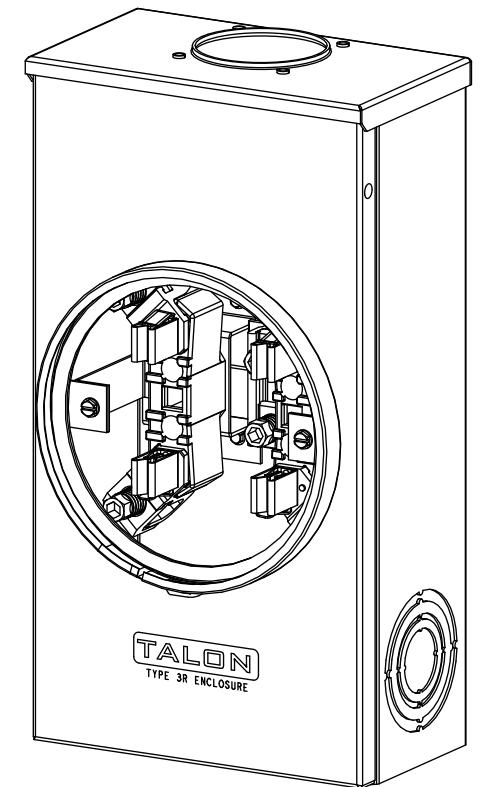

### Accessories

CONDUIT HUBS (RX Type)	
TRADE SIZE	CATALOG No.
1-1/4 INCH	EC38597 or H38597-2
1-1/2 INCH	EC38598 or H38598-2
2 INCH	EC38599 or H38599-2
2-1/2 INCH	EC38600 or H38600-2

Hub Cover Plate EC38595 or H38595-1

Meter Opening Cover Plate  
Cat No: H659-0162

5th Jaw Kit  
Cat. No: EC659-0121

Sealing Ring  
Stainless Steel Snap Type: H54602  
Stainless Steel Screw Type: H9738-8001  
H9738-8002  
H9738-8003

## Connectors, Wire Sizes and Torques

CONNECTOR	WIRE SIZE	TORQUE
LINE, LOAD, NEUTRAL*	#6 - 350 kcmil	250 IN.-LBS.
GROUND	#2 - 14 AWG	50 IN.-LBS.

\* External Hex Drive 1/2"  
\* Internal Hex Drive 5/16"

© 2015 Copyright Siemens Industry, Inc.

<b>TALON</b>	
<b>Meter Socket</b>	
Description: <b>200A Cont, 4 Jaw, UAT3, 600V AC, Painted Steel Enclosure</b>	
JEL 6/30/15	DO NOT SCALE DRAWING Dwg No: <b>UAT327-0GSP</b>