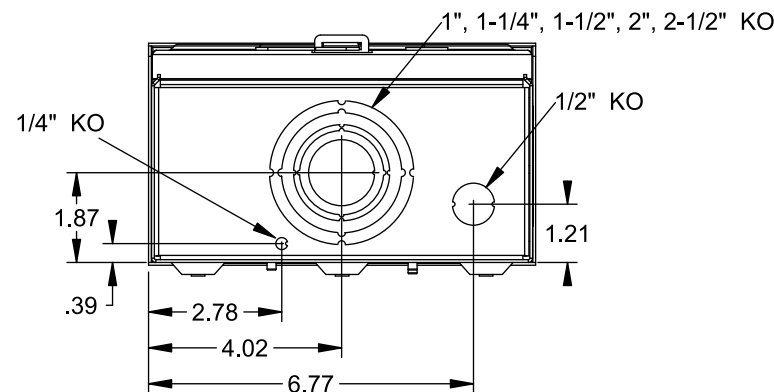

### Accessories

CONDUIT HUBS (RX Type)	
TRADE SIZE	CATALOG No.
1-1/4 INCH	EC38597 or H38597-2
1-1/2 INCH	EC38598 or H38598-2
2 INCH	EC38599 or H38599-2
2-1/2 INCH	EC38600 or H38600-2

Hub Cover Plate EC38595 or H38595-1

Meter Opening Cover Plate  
Cat No: H659-0162

5th Jaw Kit  
Cat. No: EC659-0121

Sealing Ring  
Stainless Steel Snap Type: H54602  
Stainless Steel Screw Type: H9738-8001  
H9738-8002  
H9738-8003

## Connectors, Wire Sizes and Torques

CONNECTOR	WIRE SIZE	TORQUE
LINE, LOAD, NEUTRAL*	#6 - 350 kcmil	250 IN.-LBS.
GROUND	#2 - 14 AWG	50 IN.-LBS.

\* External Hex Drive 1/2"  
\* Internal Hex Drive 5/16"

© 2015 Copyright Siemens Industry, Inc.

<b>TALON</b>	
<b>Meter Socket</b>	
Description: <b>200A Cont, 4 Jaw, UAT3, 600V AC, Painted Steel Enclosure</b>	
JEL 6/30/15	DO NOT SCALE DRAWING Dwg No: <b>UAT327-0GSP</b>