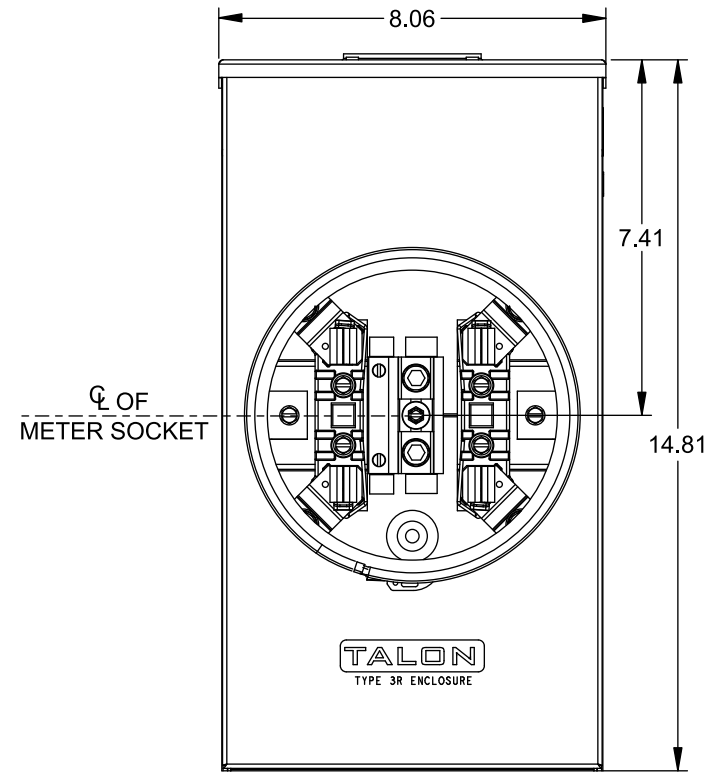

### Accessories

CONDUIT HUBS (RX Type)	
TRADE SIZE	CATALOG No.
1-1/4 INCH	EC38597 or H38597-2
1-1/2 INCH	EC38598 or H38598-2
2 INCH	EC38599 or H38599-2
2-1/2 INCH	EC38600 or H38600-2

Hub Cover Plate EC38595 or H38595-1

Meter Opening Cover Plate  
Cat No: H659-0162

5th Jaw Kit  
Cat. No: EC659-0121

Sealing Ring  
Stainless Steel Snap Type: H54602  
Stainless Steel Screw Type: H9738-8001  
H9738-8002  
H9738-8003

## Connectors, Wire Sizes and Torques

CONNECTOR	WIRE SIZE	TORQUE
LINE, LOAD, NEUTRAL*	#6 - 350 kcmil	250 IN.-LBS.
GROUND	#2 - 14 AWG	50 IN.-LBS.

\* External Hex Drive 1/2"  
\* Internal Hex Drive 5/16"

© 2015 Copyright Siemens Industry, Inc.

<b>TALON</b>	
<b>Meter Socket</b>	
Description: <b>200A Cont, 4 Jaw, UAT3, 600V AC, Painted Steel Enclosure</b>	
JEL 6/30/15	DO NOT SCALE DRAWING Dwg No: <b>UAT327-0GSP</b>