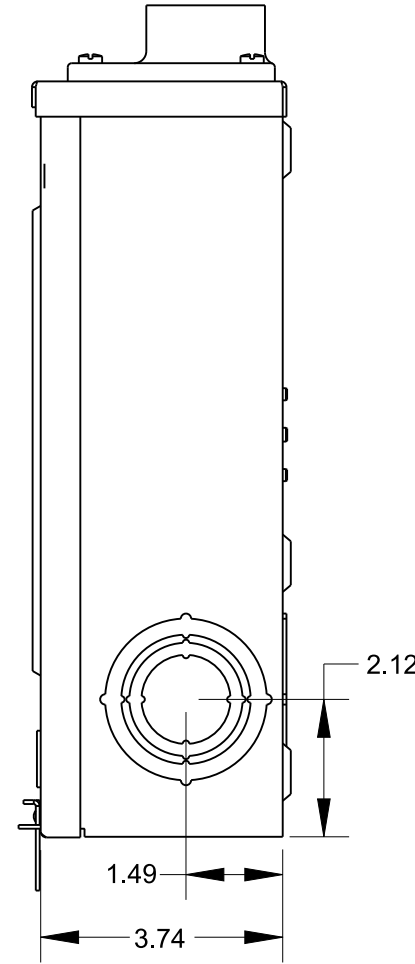

Catalog Number: UAT131-BPGP

Features and Ratings

- Ringless Type Meter Socket
- 135A Continuous, 135A Max.
- Outdoor Enclosure (NEMA Type 3R)
- Painted G90 STEEL
- 1 Phase, 3 Wire, 600V AC
- 4 Jaw
- Horn Bypass
- For Overhead or Underground Service
- RX Hub Opening, 1/4" Hub Installed
- 7/8" Barrel Lock Provision

Accessories

Meter Opening Cover Plate
Cat No: H39968

RX HUB KITS

Cat No: H38597-2 (1.25")
Cat No: H38598-2 (1.50")
Cat No: H38599-2 (2.00")
Cat No: H38600-2 (2.50")

RX HUB KITS

Cat No: EC38597 (1.25")
Cat No: EC38598 (1.50")
Cat No: EC38599 (2.00")
Cat No: EC38600 (2.50")

HUB COVER PLATE

Cat No: H38595-2

Lugs, Wire Sizes and Torques

LOCATION	LUG SIZE	TORQUE
LINE*	#6-350 kcmil	250 LB-IN
LOAD*	#6-350 kcmil	250 LB-IN
NEUTRAL*	#6-350 kcmil	250 LB-IN
GROUND*	#14-2	50 LB-IN

* External Hex drive 1/2"
* Internal Hex drive 5/16"

TALON Meter Socket

Description:
**135A Cont, 4 Jaw, UAT-1, 600V AC,
Painted G90 STEEL**