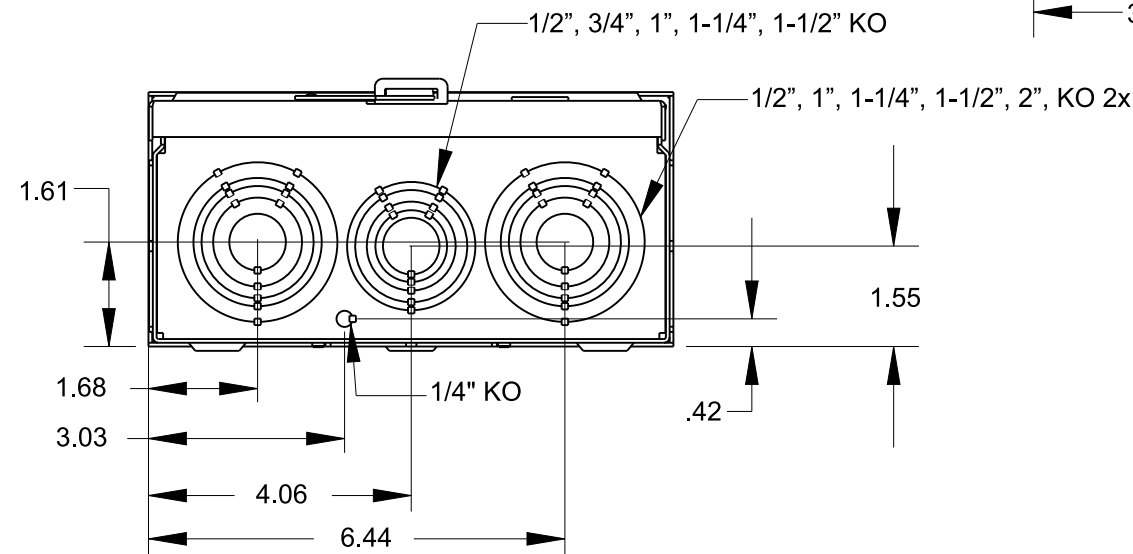

Catalog Number: UAT131-BPGP

Features and Ratings

- Ringless Type Meter Socket
- 135A Continuous, 135A Max.
- Outdoor Enclosure (NEMA Type 3R)
- Painted G90 STEEL
- 1 Phase, 3 Wire, 600V AC
- 4 Jaw
- Horn Bypass
- For Overhead or Underground Service
- RX Hub Opening, 1/4" Hub Installed
- 7/8" Barrel Lock Provision

Accessories

Meter Opening Cover Plate
Cat No: H39968

RX HUB KITS

Cat No: H38597-2 (1.25")
Cat No: H38598-2 (1.50")
Cat No: H38599-2 (2.00")
Cat No: H38600-2 (2.50")

RX HUB KITS

Cat No: EC38597 (1.25")
Cat No: EC38598 (1.50")
Cat No: EC38599 (2.00")
Cat No: EC38600 (2.50")

HUB COVER PLATE

Cat No: H38595-2

Lugs, Wire Sizes and Torques

LOCATION	LUG SIZE	TORQUE
LINE*	#6-350 kcmil	250 LB-IN
LOAD*	#6-350 kcmil	250 LB-IN
NEUTRAL*	#6-350 kcmil	250 LB-IN
GROUND*	#14-2	50 LB-IN

* External Hex drive 1/2"
* Internal Hex drive 5/16"

TALON Meter Socket

Description:
**135A Cont, 4 Jaw, UAT-1, 600V AC,
Painted G90 STEEL**