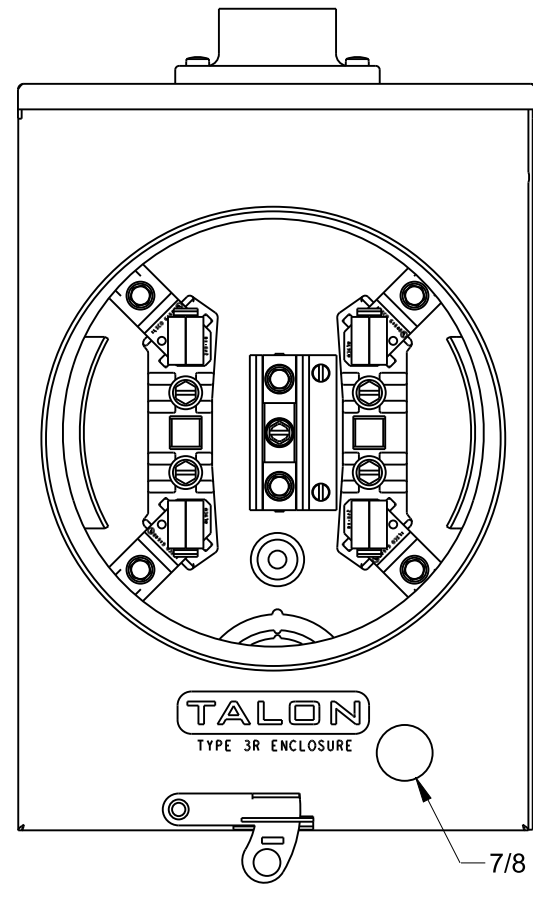

Catalog Number: UAT131-BPGP

Features and Ratings

- Ringless Type Meter Socket
- 135A Continuous, 135A Max.
- Outdoor Enclosure (NEMA Type 3R)
- Painted G90 STEEL
- 1 Phase, 3 Wire, 600V AC
- 4 Jaw
- Horn Bypass
- For Overhead or Underground Service
- RX Hub Opening, 1/4" Hub Installed
- 7/8" Barrel Lock Provision

Accessories

Meter Opening Cover Plate
Cat No: H39968

RX HUB KITS

Cat No: H38597-2 (1.25")
Cat No: H38598-2 (1.50")
Cat No: H38599-2 (2.00")
Cat No: H38600-2 (2.50")

RX HUB KITS

Cat No: EC38597 (1.25")
Cat No: EC38598 (1.50")
Cat No: EC38599 (2.00")
Cat No: EC38600 (2.50")

HUB COVER PLATE

Cat No: H38595-2

Lugs, Wire Sizes and Torques

LOCATION	LUG SIZE	TORQUE
LINE*	#6-350 kcmil	250 LB-IN
LOAD*	#6-350 kcmil	250 LB-IN
NEUTRAL*	#6-350 kcmil	250 LB-IN
GROUND*	#14-2	50 LB-IN

* External Hex drive 1/2"
* Internal Hex drive 5/16"

TALON Meter Socket

Description:
**135A Cont, 4 Jaw, UAT-1, 600V AC,
Painted G90 STEEL**