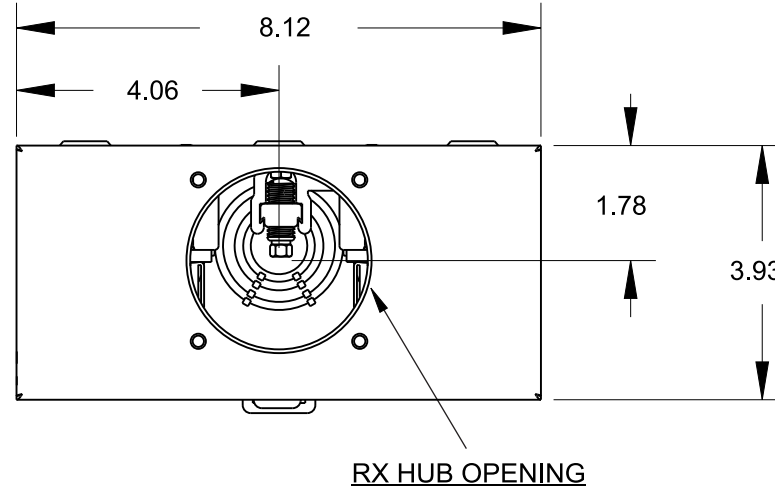

Catalog Number: UAT131-BPGP

Features and Ratings

- Ringless Type Meter Socket
- 135A Continuous, 135A Max.
- Outdoor Enclosure (NEMA Type 3R)
- Painted G90 STEEL
- 1 Phase, 3 Wire, 600V AC
- 4 Jaw
- Horn Bypass
- For Overhead or Underground Service
- RX Hub Opening, 1/4" Hub Installed
- 7/8" Barrel Lock Provision

Accessories

Meter Opening Cover Plate
Cat No: H39968

RX HUB KITS

Cat No: H38597-2 (1.25")
Cat No: H38598-2 (1.50")
Cat No: H38599-2 (2.00")
Cat No: H38600-2 (2.50")

RX HUB KITS

Cat No: EC38597 (1.25")
Cat No: EC38598 (1.50")
Cat No: EC38599 (2.00")
Cat No: EC38600 (2.50")

HUB COVER PLATE

Cat No: H38595-2

Lugs, Wire Sizes and Torques

LOCATION	LUG SIZE	TORQUE
LINE*	#6-350 kcmil	250 LB-IN
LOAD*	#6-350 kcmil	250 LB-IN
NEUTRAL*	#6-350 kcmil	250 LB-IN
GROUND*	#14-2	50 LB-IN

* External Hex drive 1/2"
* Internal Hex drive 5/16"

TALON Meter Socket

Description:
**135A Cont, 4 Jaw, UAT-1, 600V AC,
Painted G90 STEEL**