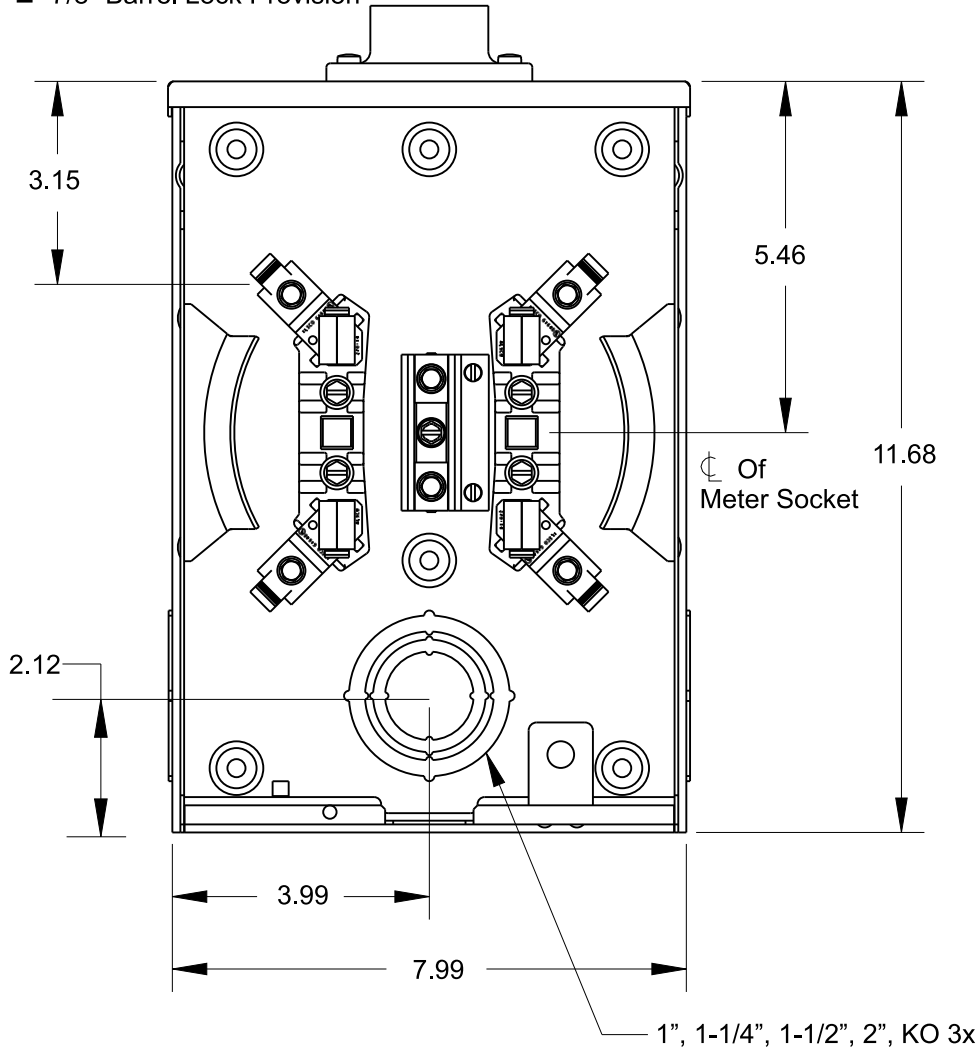

Catalog Number: UAT131-BPGP

Features and Ratings

- Ringless Type Meter Socket
- 135A Continuous, 135A Max.
- Outdoor Enclosure (NEMA Type 3R)
- Painted G90 STEEL
- 1 Phase, 3 Wire, 600V AC
- 4 Jaw
- Horn Bypass
- For Overhead or Underground Service
- RX Hub Opening, 1/4" Hub Installed
- 7/8" Barrel Lock Provision

Accessories

Meter Opening Cover Plate
Cat No: H39968

RX HUB KITS

Cat No: H38597-2 (1.25")
Cat No: H38598-2 (1.50")
Cat No: H38599-2 (2.00")
Cat No: H38600-2 (2.50")

RX HUB KITS

Cat No: EC38597 (1.25")
Cat No: EC38598 (1.50")
Cat No: EC38599 (2.00")
Cat No: EC38600 (2.50")

HUB COVER PLATE

Cat No: H38595-2

Lugs, Wire Sizes and Torques

LOCATION	LUG SIZE	TORQUE
LINE*	#6-350 kcmil	250 LB-IN
LOAD*	#6-350 kcmil	250 LB-IN
NEUTRAL*	#6-350 kcmil	250 LB-IN
GROUND*	#14-2	50 LB-IN

* External Hex drive 1/2"
* Internal Hex drive 5/16"

TALON Meter Socket

Description:
**135A Cont, 4 Jaw, UAT-1, 600V AC,
Painted G90 STEEL**