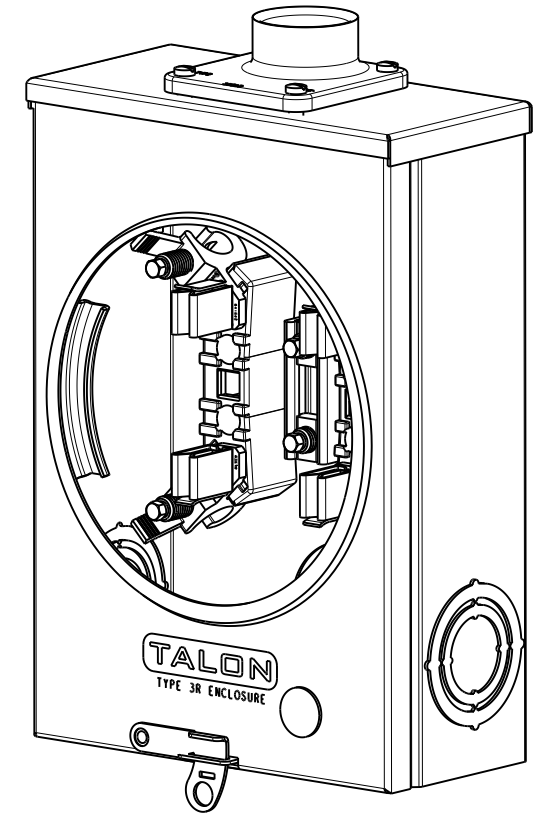

Catalog Number: UAT131-BPGP

Features and Ratings

- Ringless Type Meter Socket
- 135A Continuous, 135A Max.
- Outdoor Enclosure (NEMA Type 3R)
- Painted G90 STEEL
- 1 Phase, 3 Wire, 600V AC
- 4 Jaw
- Horn Bypass
- For Overhead or Underground Service
- RX Hub Opening, 1/4" Hub Installed
- 7/8" Barrel Lock Provision

Accessories

Meter Opening Cover Plate
Cat No: H39968

RX HUB KITS

Cat No: H38597-2 (1.25")
Cat No: H38598-2 (1.50")
Cat No: H38599-2 (2.00")
Cat No: H38600-2 (2.50")

RX HUB KITS

Cat No: EC38597 (1.25")
Cat No: EC38598 (1.50")
Cat No: EC38599 (2.00")
Cat No: EC38600 (2.50")

HUB COVER PLATE

Cat No: H38595-2

Lugs, Wire Sizes and Torques

LOCATION	LUG SIZE	TORQUE
LINE*	#6-350 kcmil	250 LB-IN
LOAD*	#6-350 kcmil	250 LB-IN
NEUTRAL*	#6-350 kcmil	250 LB-IN
GROUND*	#14-2	50 LB-IN

* External Hex drive 1/2"
* Internal Hex drive 5/16"

TALON Meter Socket

Description:
**135A Cont, 4 Jaw, UAT-1, 600V AC,
Painted G90 STEEL**