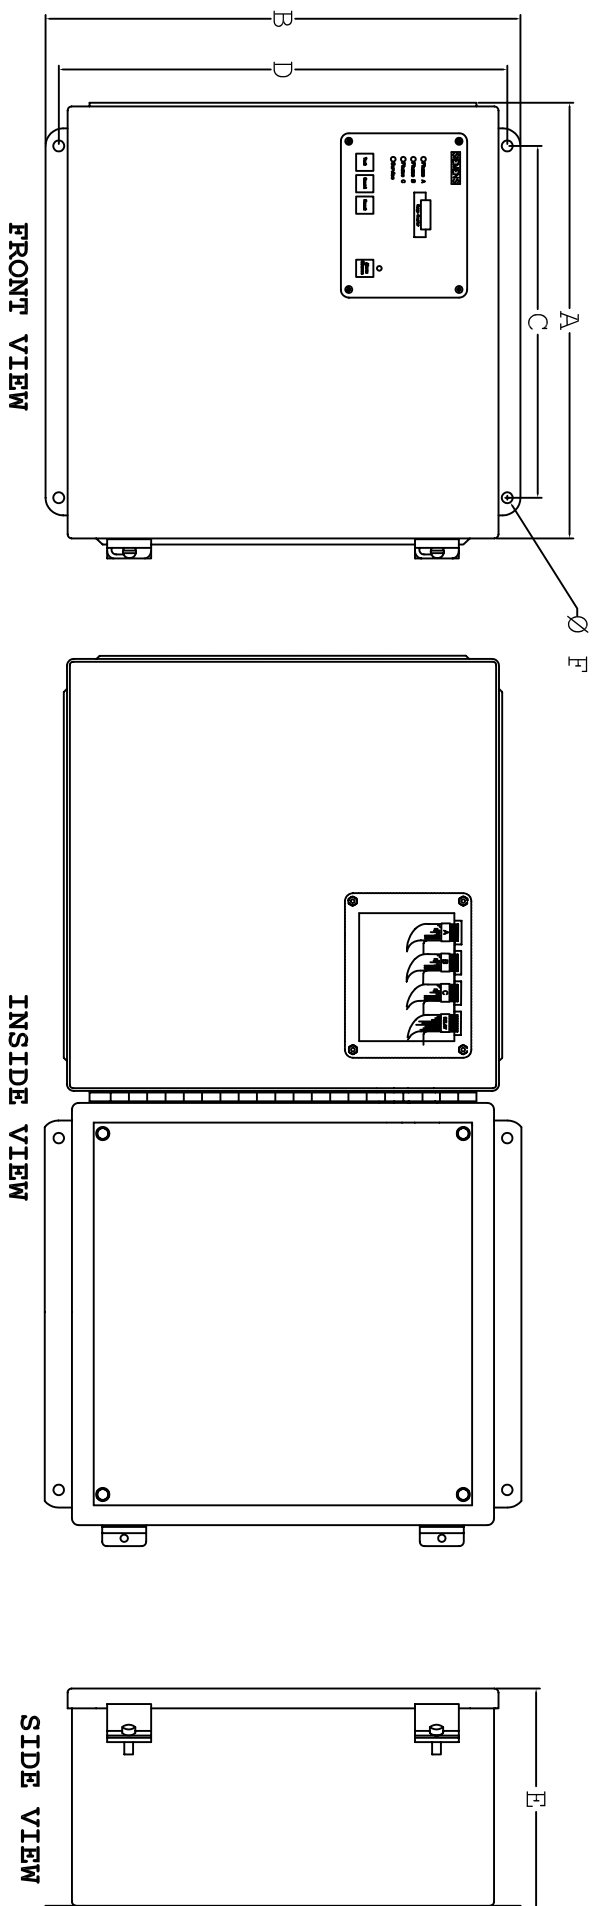

**TVSS DIMENSIONS AND WEIGHTS
NEMA TYPE 1 AND 12**

NOTES :

**BOX : 16GA, COVER: 16GA HINGED
TYPE 1,12: GALVANIZED STEEL, FINISH: ANSIS61 GRAY**

CONFIGURATION	DIMENSIONS INCHES (MILLIMETERS)							
	A	B	C	D	E	F	G	H
TPS14	14.36 (368)	17.77 (456)	12.00 (308)	16.75 (429)	6.50 (165)	.312 (8)	NA	NA

DEVICE WEIGHT 31LB (14KG) MAX

SIEMENS ENERGY & AUTOMATION, INC.

DWG NO. 43ATPS14M

SERIES TPS14