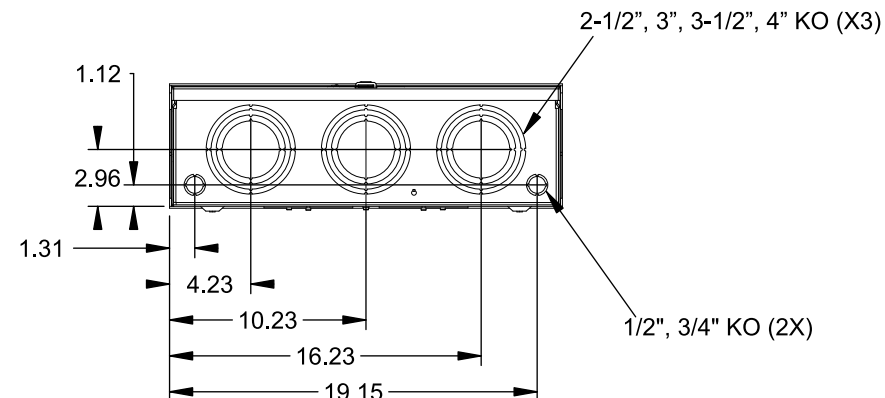

**Catalog Number: 9817-8529**

**Features and Ratings**

- Ringless Type Meter Socket
- 400A Continuous, 400A Max., 600V AC
- Outdoor Enclosure (NEMA Type 3R)
- Painted G90 Steel Enclosure
- 3 Phase, Commercial/Industrial Socket
- Meter Socket Type K-7T
- For Overhead & Underground Service
- Large Hub Opening, HD Type Cover Plate Installed

TYPE HD (LARGE) HUB OPENING COVER PLATE INSTALLED

**Accessories**

CONDUIT HUBS (HD Type)	
TRADE SIZE	CATALOG No.
3 INCH	EC56856 or H56856-2
3-1/2 INCH	EC56857 or H56857-2
4 INCH	EC56858 or H56858-2
Hub Cover Plate	EC56933 or H56933S

CONNECTOR	PART No.	HEX DRIVE	WIRE SIZE	TORQUE
LINE	56476	1/2"	3/0 - 800 kcmil	500 IN.-LBS.
LINE/LOAD/NEUT	56732	5/16"	(2)#4 - 350 kcmil	275 IN.-LBS.
LINE/LOAD/NEUT	68725-1	5/16"	(3)#6 - 250 kcmil	275 IN.-LBS.
GROUND*	56734	5/16"	#6 - 250 kcmil	275 IN.-LBS.

\*Factory Installed

VIEW SHOWN WITH COVER REMOVED

© 2016 Copyright Siemens Industry, Inc.

**TALON**  
**Meter Socket**

Description: **400A Cont, 4 Terminal, K-7T, 600V AC, Painted Steel Enclosure**

JEL 2/1/16 | DO NOT SCALE DRAWING | Dwg No: **9817-8529**