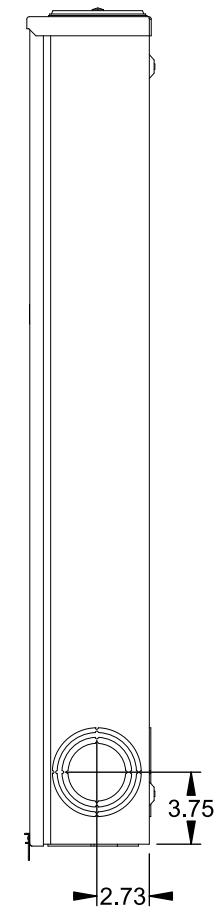

**Catalog Number: 9817-8529**

**Features and Ratings**

- Ringless Type Meter Socket
- 400A Continuous, 400A Max., 600V AC
- Outdoor Enclosure (NEMA Type 3R)
- Painted G90 Steel Enclosure
- 3 Phase, Commercial/Industrial Socket
- Meter Socket Type K-7T
- For Overhead & Underground Service
- Large Hub Opening, HD Type Cover Plate Installed

TYPE HD (LARGE) HUB OPENING COVER PLATE INSTALLED

**Accessories**

CONDUIT HUBS (HD Type)	
TRADE SIZE	CATALOG No.
3 INCH	EC56856 or H56856-2
3-1/2 INCH	EC56857 or H56857-2
4 INCH	EC56858 or H56858-2
Hub Cover Plate	EC56933 or H56933S

CONNECTOR	PART No.	HEX DRIVE	WIRE SIZE	TORQUE
LINE	56476	1/2"	3/0 - 800 kcmil	500 IN.-LBS.
LINE/LOAD/NEUT	56732	5/16"	(2)#4 - 350 kcmil	275 IN.-LBS.
LINE/LOAD/NEUT	68725-1	5/16"	(3)#6 - 250 kcmil	275 IN.-LBS.
GROUND*	56734	5/16"	#6 - 250 kcmil	275 IN.-LBS.

\*Factory Installed

VIEW SHOWN WITH COVER REMOVED

© 2016 Copyright Siemens Industry, Inc.

**TALON**  
**Meter Socket**

Description: **400A Cont, 4 Terminal, K-7T, 600V AC, Painted Steel Enclosure**

JEL 2/1/16 | DO NOT SCALE DRAWING | Dwg No: **9817-8529**