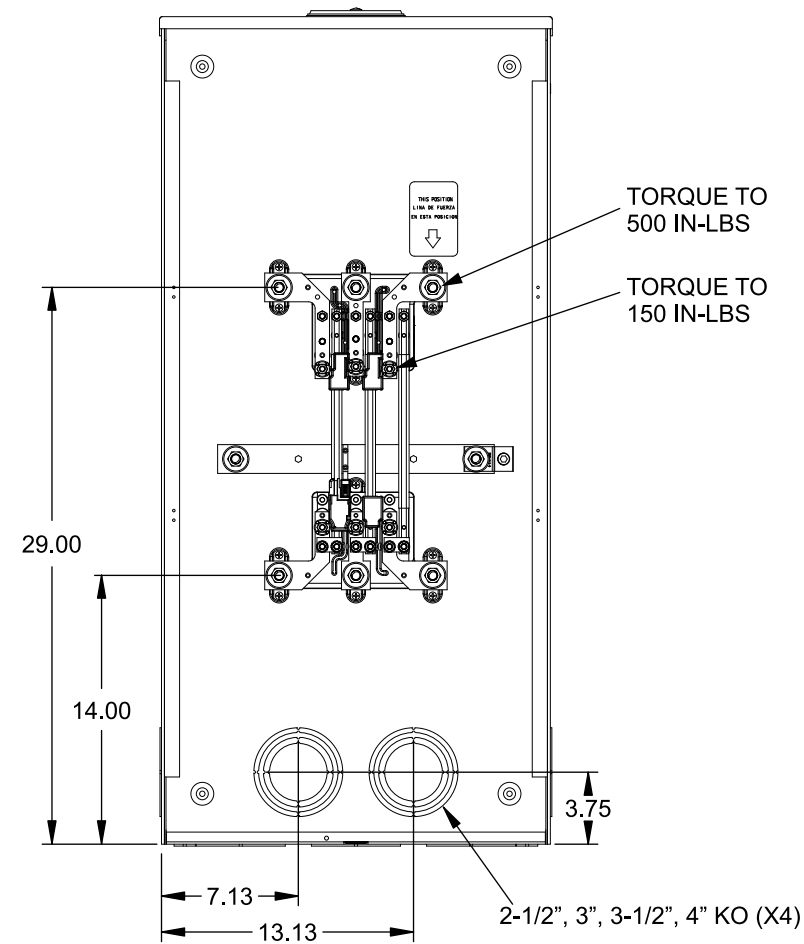

**Catalog Number: 9817-8529**

**Features and Ratings**

- Ringless Type Meter Socket
- 400A Continuous, 400A Max., 600V AC
- Outdoor Enclosure (NEMA Type 3R)
- Painted G90 Steel Enclosure
- 3 Phase, Commercial/Industrial Socket
- Meter Socket Type K-7T
- For Overhead & Underground Service
- Large Hub Opening, HD Type Cover Plate Installed

TYPE HD (LARGE) HUB OPENING COVER PLATE INSTALLED

**Accessories**

CONDUIT HUBS (HD Type)	
TRADE SIZE	CATALOG No.
3 INCH	EC56856 or H56856-2
3-1/2 INCH	EC56857 or H56857-2
4 INCH	EC56858 or H56858-2
Hub Cover Plate	EC56933 or H56933S

CONNECTOR	PART No.	HEX DRIVE	WIRE SIZE	TORQUE
LINE	56476	1/2"	3/0 - 800 kcmil	500 IN.-LBS.
LINE/LOAD/NEUT	56732	5/16"	(2)#4 - 350 kcmil	275 IN.-LBS.
LINE/LOAD/NEUT	68725-1	5/16"	(3)#6 - 250 kcmil	275 IN.-LBS.
GROUND*	56734	5/16"	#6 - 250 kcmil	275 IN.-LBS.

\*Factory Installed

VIEW SHOWN WITH COVER REMOVED

© 2016 Copyright Siemens Industry, Inc.

**TALON**  
**Meter Socket**

Description: **400A Cont, 4 Terminal, K-7T, 600V AC, Painted Steel Enclosure**

JEL 2/1/16 | DO NOT SCALE DRAWING | Dwg No: **9817-8529**