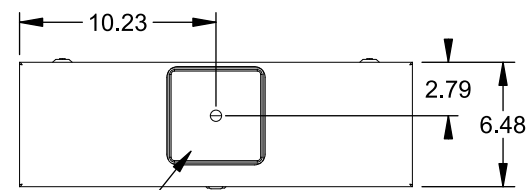

**Catalog Number: 9817-8529**

**Features and Ratings**

- Ringless Type Meter Socket
- 400A Continuous, 400A Max., 600V AC
- Outdoor Enclosure (NEMA Type 3R)
- Painted G90 Steel Enclosure
- 3 Phase, Commercial/Industrial Socket
- Meter Socket Type K-7T
- For Overhead & Underground Service
- Large Hub Opening, HD Type Cover Plate Installed

TYPE HD (LARGE) HUB OPENING COVER PLATE INSTALLED

**Accessories**

CONDUIT HUBS (HD Type)	
TRADE SIZE	CATALOG No.
3 INCH	EC56856 or H56856-2
3-1/2 INCH	EC56857 or H56857-2
4 INCH	EC56858 or H56858-2
Hub Cover Plate	EC56933 or H56933S

CONNECTOR	PART No.	HEX DRIVE	WIRE SIZE	TORQUE
LINE	56476	1/2"	3/0 - 800 kcmil	500 IN.-LBS.
LINE/LOAD/NEUT	56732	5/16"	(2)#4 - 350 kcmil	275 IN.-LBS.
LINE/LOAD/NEUT	68725-1	5/16"	(3)#6 - 250 kcmil	275 IN.-LBS.
GROUND*	56734	5/16"	#6 - 250 kcmil	275 IN.-LBS.