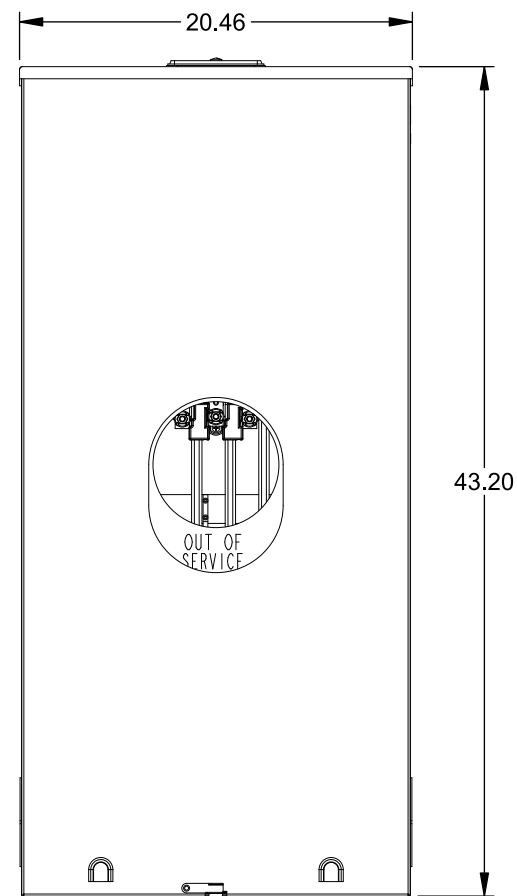

**Catalog Number: 9817-8529**

**Features and Ratings**

- Ringless Type Meter Socket
- 400A Continuous, 400A Max., 600V AC
- Outdoor Enclosure (NEMA Type 3R)
- Painted G90 Steel Enclosure
- 3 Phase, Commercial/Industrial Socket
- Meter Socket Type K-7T
- For Overhead & Underground Service
- Large Hub Opening, HD Type Cover Plate Installed

TYPE HD (LARGE) HUB OPENING COVER PLATE INSTALLED

**Accessories**

CONDUIT HUBS (HD Type)	
TRADE SIZE	CATALOG No.
3 INCH	EC56856 or H56856-2
3-1/2 INCH	EC56857 or H56857-2
4 INCH	EC56858 or H56858-2
Hub Cover Plate	EC56933 or H56933S

CONNECTOR	PART No.	HEX DRIVE	WIRE SIZE	TORQUE
LINE	56476	1/2"	3/0 - 800 kcmil	500 IN.-LBS.
LINE/LOAD/NEUT	56732	5/16"	(2)#4 - 350 kcmil	275 IN.-LBS.
LINE/LOAD/NEUT	68725-1	5/16"	(3)#6 - 250 kcmil	275 IN.-LBS.
GROUND*	56734	5/16"	#6 - 250 kcmil	275 IN.-LBS.

\*Factory Installed

VIEW SHOWN WITH COVER REMOVED

© 2016 Copyright Siemens Industry, Inc.

**TALON**  
**Meter Socket**

Description: **400A Cont, 4 Terminal, K-7T, 600V AC, Painted Steel Enclosure**

JEL 2/1/16 | DO NOT SCALE DRAWING | Dwg No: **9817-8529**