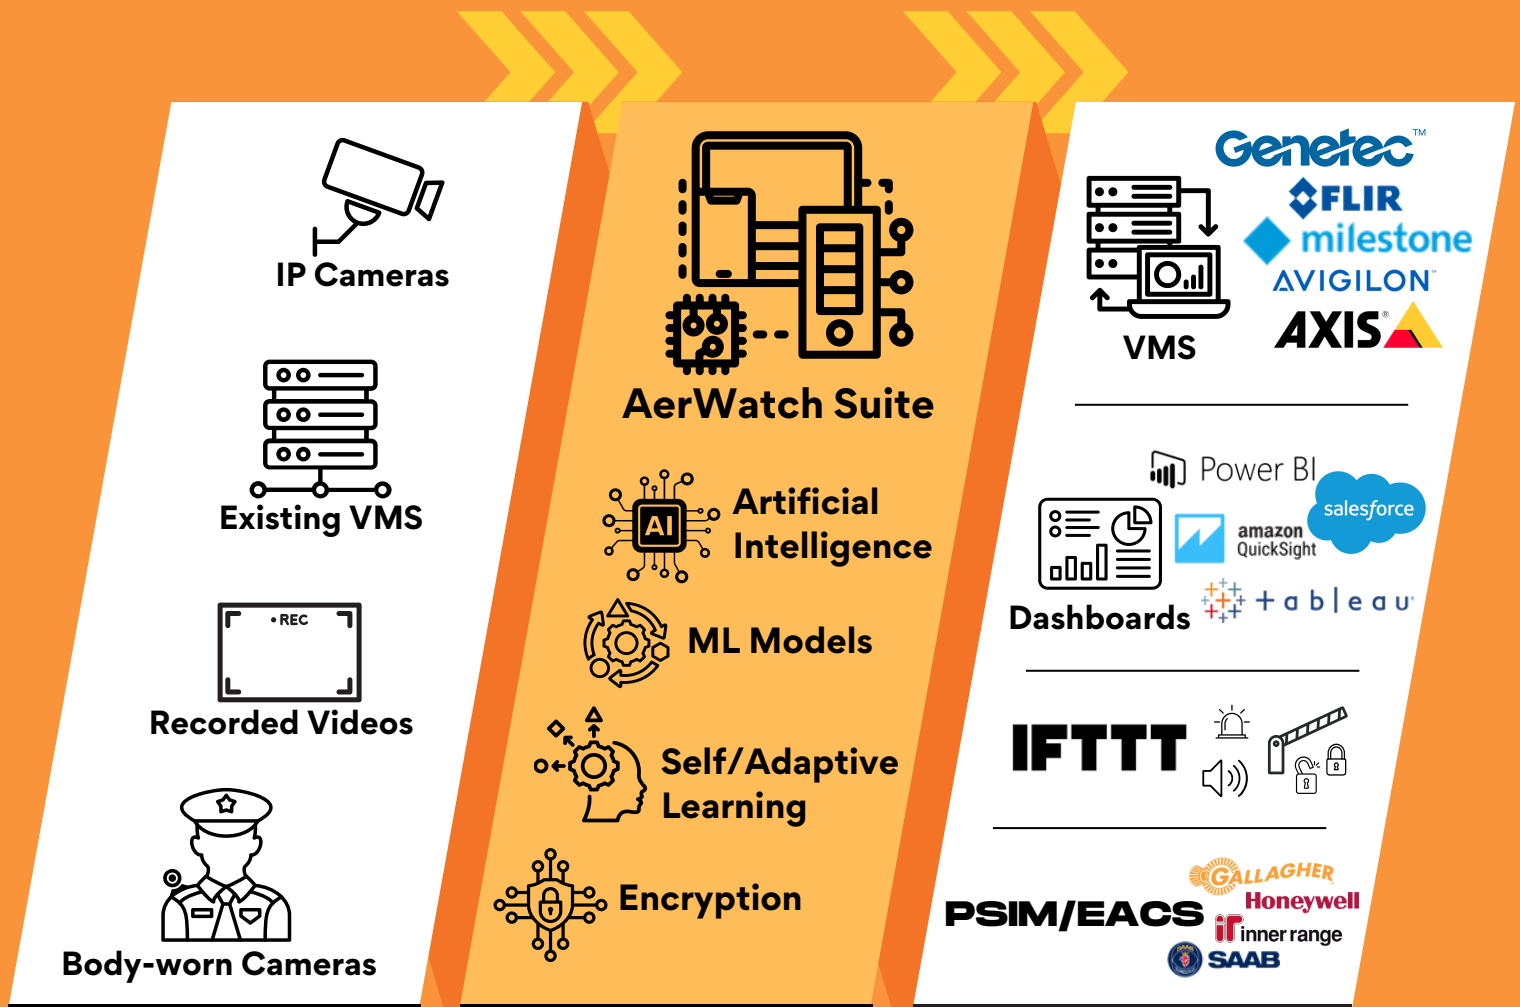

AerWatch® Benefits for Sea Ports & Marines:

- **Enhanced Perimeter Security:** Advanced AI algorithms provide comprehensive monitoring of port and marine boundaries, ensuring robust protection against unauthorized access and potential threats.
- **Efficient Vessel Traffic Management:** Utilises sophisticated tracking systems to optimise maritime traffic flow, enhancing safety and operational efficiency for vessel movements within and around the port area.
- **Real-Time Incident Response:** Offers immediate alert systems, enabling quick and effective response to emergencies or security breaches, crucial for maintaining maritime safety and security.
- **Automated Cargo Surveillance:** AI-driven monitoring of cargo handling improves security and operational efficiency, reducing risks of theft, loss, or misplacement.
- **Environmental Compliance Monitoring:** Ensures adherence to environmental regulations within maritime operations, promoting sustainable practices and reducing the risk of ecological violations.

✉ sales@aervision.com

☎ +61 (02) 8005 0495

intel + AERVISION

© AerVision Technologies, www.aervision.com