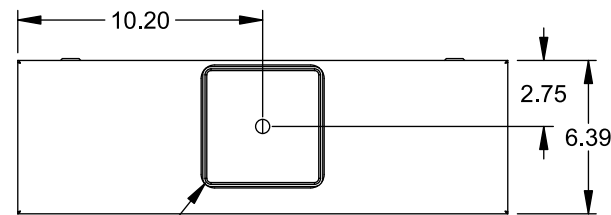

Catalog Number: 9817-8053

Features and Ratings

- Ringless Type Meter Socket
- 400A Continuous, 400A Max., 600V AC
- Outdoor Enclosure (NEMA Type 3R)
- Painted G90 Steel Enclosure
- 3 Phase, Commercial/Industrial Socket
- Meter Socket Type K-7
- For Overhead & Underground Service
- Large Hub Opening, HD Type Cover Plate Installed

TYPE HD (LARGE) HUB OPENING
COVER PLATE INSTALLED

VIEW SHOWN WITH COVER REMOVED

Accessories

CONDUIT HUBS (HD Type)	
TRADE SIZE	CATALOG No.
3 INCH	EC56856 or H56856-2
3-1/2 INCH	EC56857 or H56857-2
4 INCH	EC56858 or H56858-2
Hub Cover Plate	EC56933 or H56933S

CONNECTOR	PART No.	HEX DRIVE	WIRE SIZE	TORQUE
LINE	58852	1/2"	3/0 - 800 kcmil	500 IN.-LBS.
LOAD	56732	5/16"	(2)#4 - 350 kcmil	275 IN.-LBS.
LOAD*	56732	5/16"	(2)#4 - 350 kcmil	275 IN.-LBS.
NEUTRAL*	56476	1/2"	3/0 - 800 kcmil	500 IN.-LBS.
GROUND*	56734	5/16"	#6 - 250 kcmil	275 IN.-LBS.