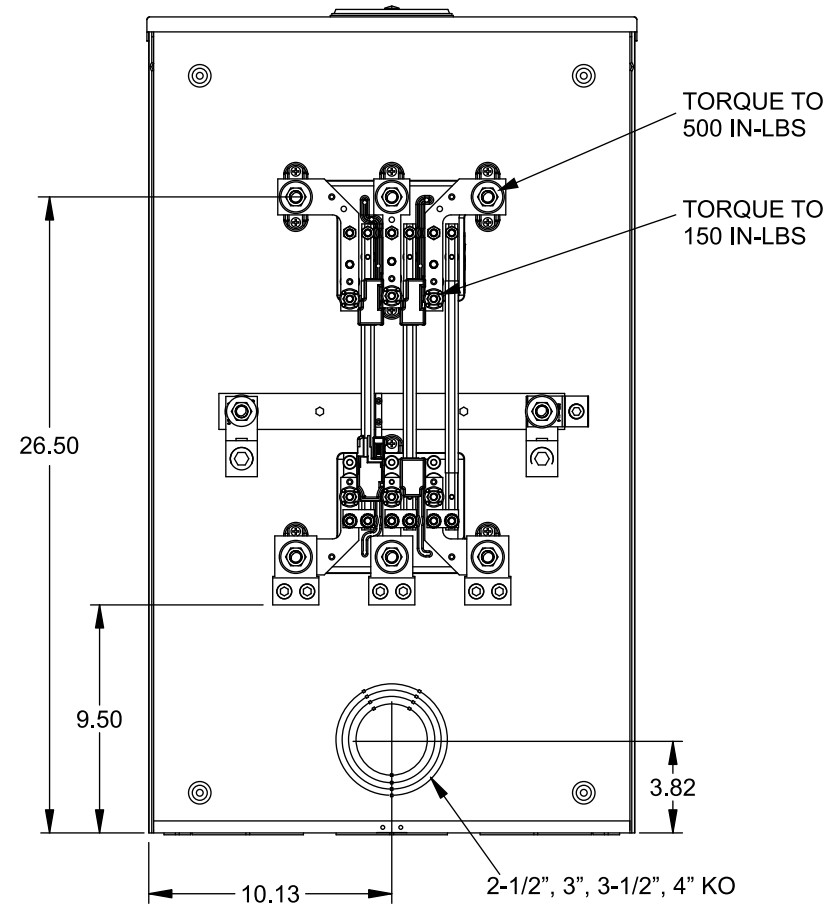

Catalog Number: 9817-8053

Features and Ratings

- Ringless Type Meter Socket
- 400A Continuous, 400A Max., 600V AC
- Outdoor Enclosure (NEMA Type 3R)
- Painted G90 Steel Enclosure
- 3 Phase, Commercial/Industrial Socket
- Meter Socket Type K-7
- For Overhead & Underground Service
- Large Hub Opening, HD Type Cover Plate Installed

TYPE HD (LARGE) HUB OPENING
COVER PLATE INSTALLED

VIEW SHOWN WITH COVER REMOVED

Accessories

CONDUIT HUBS (HD Type)	
TRADE SIZE	CATALOG No.
3 INCH	EC56856 or H56856-2
3-1/2 INCH	EC56857 or H56857-2
4 INCH	EC56858 or H56858-2
Hub Cover Plate	EC56933 or H56933S

CONNECTOR	PART No.	HEX DRIVE	WIRE SIZE	TORQUE
LINE	58852	1/2"	3/0 - 800 kcmil	500 IN.-LBS.
LOAD	56732	5/16"	(2)#4 - 350 kcmil	275 IN.-LBS.
LOAD*	56732	5/16"	(2)#4 - 350 kcmil	275 IN.-LBS.
NEUTRAL*	56476	1/2"	3/0 - 800 kcmil	500 IN.-LBS.
GROUND*	56734	5/16"	#6 - 250 kcmil	275 IN.-LBS.

*Factory Installed

© 2015 Copyright Siemens Industry, Inc.

TALON
Meter Socket

Description: **400A Cont, 4 Terminal, K-7,
600V AC, Painted Steel Enclosure**

JEL 12/1/15 DO NOT SCALE DRAWING Dwg No: **9817-8053**