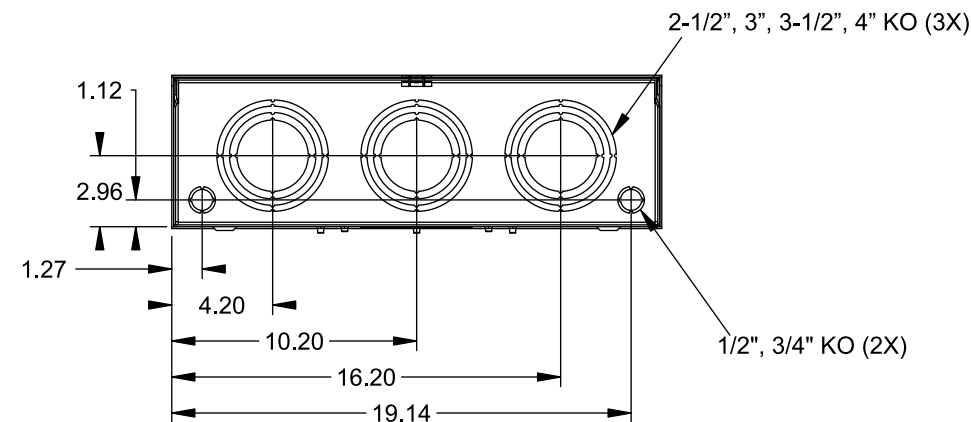

Catalog Number: 9817-8053

Features and Ratings

- Ringless Type Meter Socket
- 400A Continuous, 400A Max., 600V AC
- Outdoor Enclosure (NEMA Type 3R)
- Painted G90 Steel Enclosure
- 3 Phase, Commercial/Industrial Socket
- Meter Socket Type K-7
- For Overhead & Underground Service
- Large Hub Opening, HD Type Cover Plate Installed

TYPE HD (LARGE) HUB OPENING
COVER PLATE INSTALLED

VIEW SHOWN WITH COVER REMOVED

Accessories

CONDUIT HUBS (HD Type)	
TRADE SIZE	CATALOG No.
3 INCH	EC56856 or H56856-2
3-1/2 INCH	EC56857 or H56857-2
4 INCH	EC56858 or H56858-2
Hub Cover Plate	EC56933 or H56933S

CONNECTOR	PART No.	HEX DRIVE	WIRE SIZE	TORQUE
LINE	58852	1/2"	3/0 - 800 kcmil	500 IN.-LBS.
LOAD	56732	5/16"	(2)#4 - 350 kcmil	275 IN.-LBS.
LOAD*	56732	5/16"	(2)#4 - 350 kcmil	275 IN.-LBS.
NEUTRAL*	56476	1/2"	3/0 - 800 kcmil	500 IN.-LBS.
GROUND*	56734	5/16"	#6 - 250 kcmil	275 IN.-LBS.

*Factory Installed

© 2015 Copyright Siemens Industry, Inc.

TALON
Meter Socket

Description: **400A Cont, 4 Terminal, K-7,
600V AC, Painted Steel Enclosure**

JEL 12/1/15 DO NOT SCALE DRAWING Dwg No: **9817-8053**