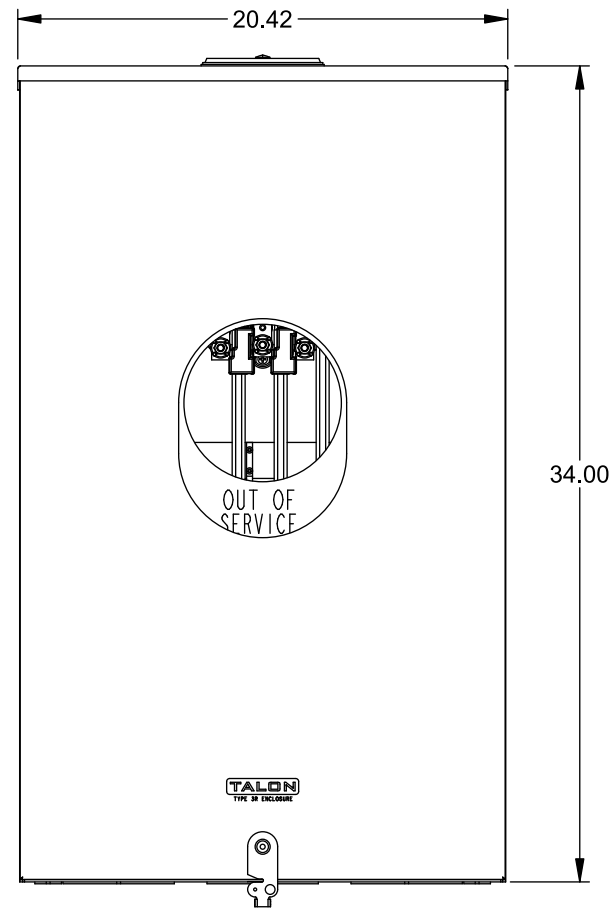

Catalog Number: 9817-8053

Features and Ratings

- Ringless Type Meter Socket
- 400A Continuous, 400A Max., 600V AC
- Outdoor Enclosure (NEMA Type 3R)
- Painted G90 Steel Enclosure
- 3 Phase, Commercial/Industrial Socket
- Meter Socket Type K-7
- For Overhead & Underground Service
- Large Hub Opening, HD Type Cover Plate Installed

TYPE HD (LARGE) HUB OPENING
COVER PLATE INSTALLED

VIEW SHOWN WITH COVER REMOVED

Accessories

CONDUIT HUBS (HD Type)	
TRADE SIZE	CATALOG No.
3 INCH	EC56856 or H56856-2
3-1/2 INCH	EC56857 or H56857-2
4 INCH	EC56858 or H56858-2
Hub Cover Plate	EC56933 or H56933S

CONNECTOR	PART No.	HEX DRIVE	WIRE SIZE	TORQUE
LINE	58852	1/2"	3/0 - 800 kcmil	500 IN.-LBS.
LOAD	56732	5/16"	(2)#4 - 350 kcmil	275 IN.-LBS.
LOAD*	56732	5/16"	(2)#4 - 350 kcmil	275 IN.-LBS.
NEUTRAL*	56476	1/2"	3/0 - 800 kcmil	500 IN.-LBS.
GROUND*	56734	5/16"	#6 - 250 kcmil	275 IN.-LBS.

*Factory Installed

© 2015 Copyright Siemens Industry, Inc.

TALON
Meter Socket

Description: **400A Cont, 4 Terminal, K-7,
600V AC, Painted Steel Enclosure**

JEL 12/1/15 DO NOT SCALE DRAWING Dwg No: **9817-8053**