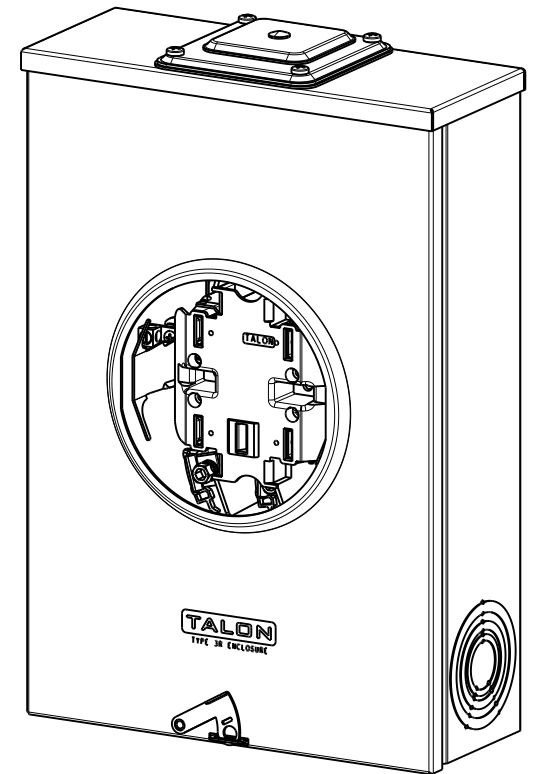

Lugs, Wire Sizes and Torques

LOCATION	LUG SIZE	TORQUE
LINE*	#6-350 kcmil	275 LB-IN
LOAD*	#6-350 kcmil	275 LB-IN
NEUTRAL*	#6-350 kcmil	275 LB-IN
GROUND	#14-2	45 LB-IN

* External Hex drive 1/2"
* Internal Hex drive 5/16"