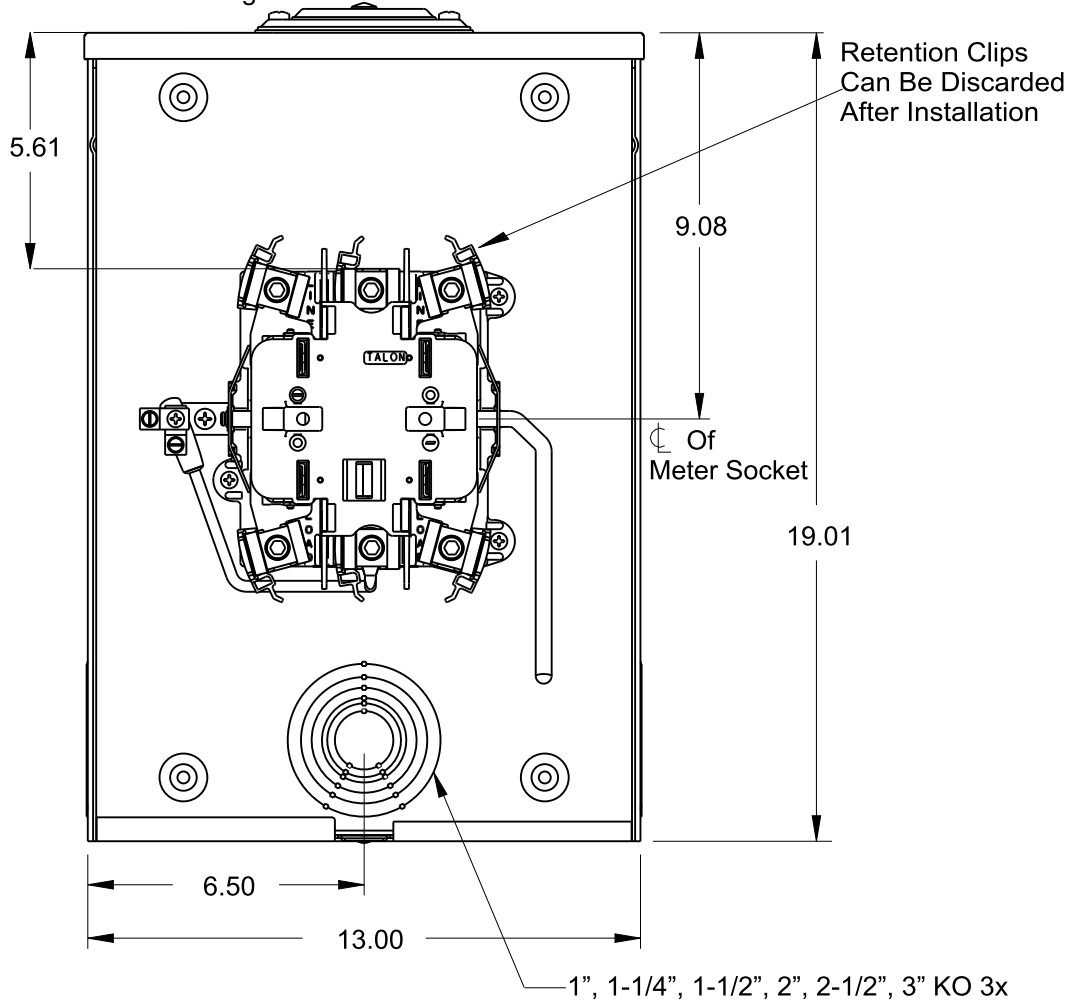

Catalog Number: 44305-02MR

Features and Ratings

- Ringless Type Meter Socket
- 200A Continuous, 250A Max.
- Outdoor Enclosure (NEMA Type 3R)
- Painted G90 STEEL
- 1 Phase, 3 Wire, 600V AC
- 5 Jaw, 6 O'clock 5th Jaw
- HQ Clamp Jaw Lever Bypass Meter Socket
- For Overhead or Underground Service
- HD Hub Opening With HD-RX Adapter Plate and RX Coverplate Installed
- Two Ground Lugs

HD HUB PROVISION

Accessories

Meter Opening Cover Plate
Cat No: H39968

RX HUB KITS

- Cat No: H38597-2 (1.25")
- Cat No: H38598-2 (1.50")
- Cat No: H38599-2 (2.00")
- Cat No: H38600-2 (2.50")

RX HUB KITS

- Cat No: EC38597 (1.25")
- Cat No: EC38598 (1.50")
- Cat No: EC38599 (2.00")
- Cat No: EC38600 (2.50")

HD HUB KITS

- Cat No: H56856-2 (3.00")
- Cat No: H56857-2 (3.50")
- Cat No: H56858-2 (4.00")

HD HUB KITS

- Cat No: EC56856 (3")
- Cat No: EC56857 (3.50")
- Cat No: EC56858 (4")

HD-RX Adapter Plate:

Cat No: H9747-1113

HD-RX Adapter Plate:

Cat No: EC9747-1113

HUB COVER PLATE

Cat No: H38595-1 (RX)

Cat No: H56933-2 (HD)

HD COVERPLATE

Cat No: EC56933S

GROUND LUG KIT

H6509991 #14-2 45 LB-IN

Lugs, Wire Sizes and Torques

LOCATION	LUG SIZE	TORQUE
LINE*	#6-350 kcmil	275 LB-IN
LOAD*	#6-350 kcmil	275 LB-IN
NEUTRAL*	#6-350 kcmil	275 LB-IN
GROUND	#14-2	45 LB-IN

* External Hex drive 1/2"
* Internal Hex drive 5/16"

TALON

Meter Socket

Description:
**200A Cont, 5 Jaw, HQ5U, 600V AC,
Painted G90 Steel**