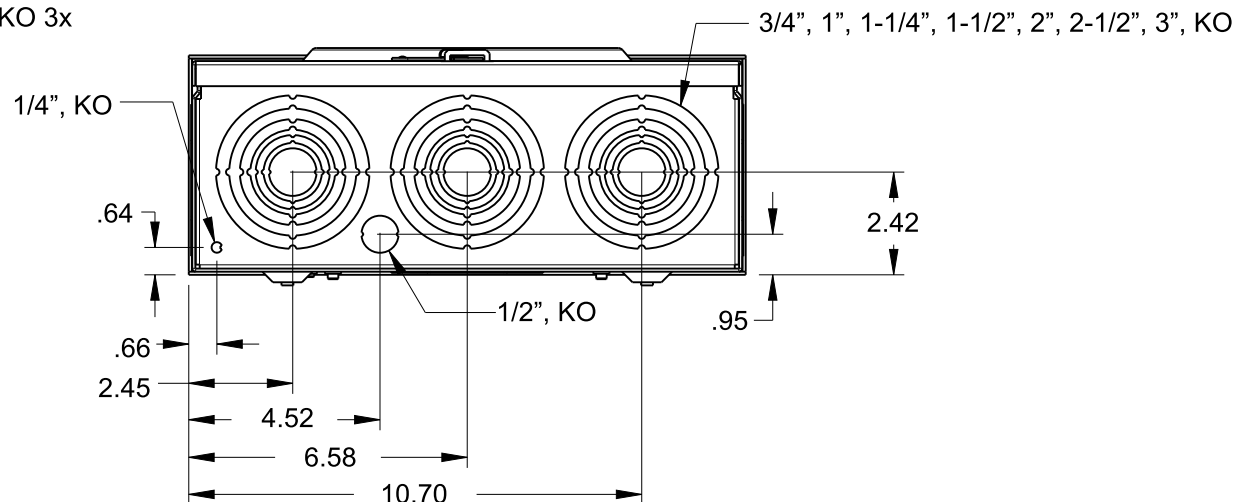

Catalog Number: 44305-02MR

Features and Ratings

- Ringless Type Meter Socket
- 200A Continuous, 250A Max.
- Outdoor Enclosure (NEMA Type 3R)
- Painted G90 STEEL
- 1 Phase, 3 Wire, 600V AC
- 5 Jaw, 6 O'clock 5th Jaw
- HQ Clamp Jaw Lever Bypass Meter Socket
- For Overhead or Underground Service
- HD Hub Opening With HD-RX Adapter Plate and RX Coverplate Installed
- Two Ground Lugs

HD HUB PROVISION

Accessories

Meter Opening Cover Plate
Cat No: H39968

RX HUB KITS

- Cat No: H38597-2 (1.25")
- Cat No: H38598-2 (1.50")
- Cat No: H38599-2 (2.00")
- Cat No: H38600-2 (2.50")

RX HUB KITS

- Cat No: EC38597 (1.25")
- Cat No: EC38598 (1.50")
- Cat No: EC38599 (2.00")
- Cat No: EC38600 (2.50")

HD HUB KITS

- Cat No: H56856-2 (3.00")
- Cat No: H56857-2 (3.50")
- Cat No: H56858-2 (4.00")

HD HUB KITS

- Cat No: EC56856 (3")
- Cat No: EC56857 (3.50")
- Cat No: EC56858 (4")

HD-RX Adapter Plate:

Cat No: H9747-1113

HD-RX Adapter Plate:

Cat No: EC9747-1113

HUB COVER PLATE

Cat No: H38595-1 (RX)

Cat No: H56933-2 (HD)

HD COVERPLATE

Cat No: EC56933S

GROUND LUG KIT

H6509991 #14-2 45 LB-IN

Lugs, Wire Sizes and Torques

LOCATION	LUG SIZE	TORQUE
LINE*	#6-350 kcmil	275 LB-IN
LOAD*	#6-350 kcmil	275 LB-IN
NEUTRAL*	#6-350 kcmil	275 LB-IN
GROUND	#14-2	45 LB-IN

* External Hex drive 1/2"
* Internal Hex drive 5/16"

TALON

Meter Socket

Description:
**200A Cont, 5 Jaw, HQ5U, 600V AC,
Painted G90 Steel**