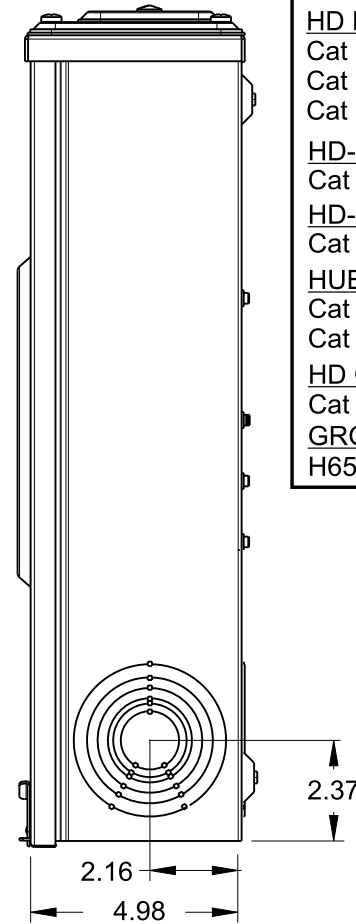

Catalog Number: 44305-02MR

Features and Ratings

- Ringless Type Meter Socket
- 200A Continuous, 250A Max.
- Outdoor Enclosure (NEMA Type 3R)
- Painted G90 STEEL
- 1 Phase, 3 Wire, 600V AC
- 5 Jaw, 6 O'clock 5th Jaw
- HQ Clamp Jaw Lever Bypass Meter Socket
- For Overhead or Underground Service
- HD Hub Opening With HD-RX Adapter Plate and RX Coverplate Installed
- Two Ground Lugs

HD HUB PROVISION

Accessories

Meter Opening Cover Plate
Cat No: H39968

RX HUB KITS

- Cat No: H38597-2 (1.25")
- Cat No: H38598-2 (1.50")
- Cat No: H38599-2 (2.00")
- Cat No: H38600-2 (2.50")

RX HUB KITS

- Cat No: EC38597 (1.25")
- Cat No: EC38598 (1.50")
- Cat No: EC38599 (2.00")
- Cat No: EC38600 (2.50")

HD HUB KITS

- Cat No: H56856-2 (3.00")
- Cat No: H56857-2 (3.50")
- Cat No: H56858-2 (4.00")

HD HUB KITS

- Cat No: EC56856 (3")
- Cat No: EC56857 (3.50")
- Cat No: EC56858 (4")

HD-RX Adapter Plate:

Cat No: H9747-1113

HD-RX Adapter Plate:

Cat No: EC9747-1113

HUB COVER PLATE

Cat No: H38595-1 (RX)

Cat No: H56933-2 (HD)

HD COVERPLATE

Cat No: EC56933S

GROUND LUG KIT

H6509991 #14-2 45 LB-IN

Lugs, Wire Sizes and Torques

LOCATION	LUG SIZE	TORQUE
LINE*	#6-350 kcmil	275 LB-IN
LOAD*	#6-350 kcmil	275 LB-IN
NEUTRAL*	#6-350 kcmil	275 LB-IN
GROUND	#14-2	45 LB-IN

* External Hex drive 1/2"
* Internal Hex drive 5/16"

TALON

Meter Socket

Description:
**200A Cont, 5 Jaw, HQ5U, 600V AC,
Painted G90 Steel**