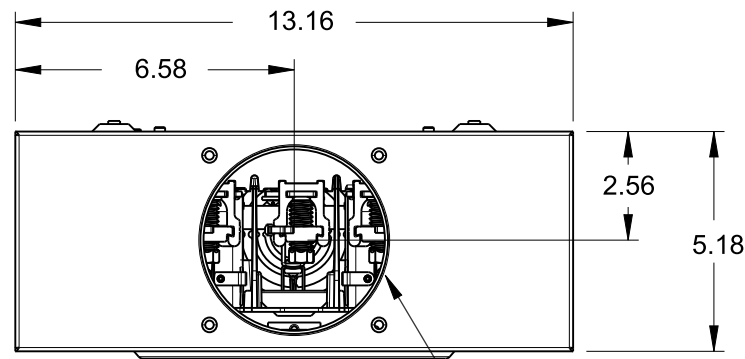

Catalog Number: 44305-02MR

Features and Ratings

- Ringless Type Meter Socket
- 200A Continuous, 250A Max.
- Outdoor Enclosure (NEMA Type 3R)
- Painted G90 STEEL
- 1 Phase, 3 Wire, 600V AC
- 5 Jaw, 6 O'clock 5th Jaw
- HQ Clamp Jaw Lever Bypass Meter Socket
- For Overhead or Underground Service
- HD Hub Opening With HD-RX Adapter Plate and RX Coverplate Installed
- Two Ground Lugs

HD HUB PROVISION