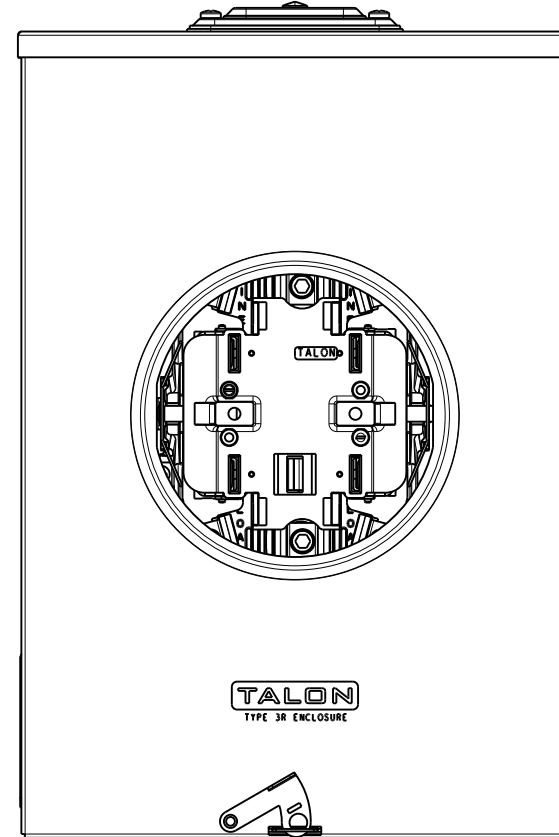

Catalog Number: 44305-02MR

Features and Ratings

- Ringless Type Meter Socket
- 200A Continuous, 250A Max.
- Outdoor Enclosure (NEMA Type 3R)
- Painted G90 STEEL
- 1 Phase, 3 Wire, 600V AC
- 5 Jaw, 6 O'clock 5th Jaw
- HQ Clamp Jaw Lever Bypass Meter Socket
- For Overhead or Underground Service
- HD Hub Opening With HD-RX Adapter Plate and RX Coverplate Installed
- Two Ground Lugs

HD HUB PROVISION

Accessories

Meter Opening Cover Plate
Cat No: H39968

RX HUB KITS

- Cat No: H38597-2 (1.25")
- Cat No: H38598-2 (1.50")
- Cat No: H38599-2 (2.00")
- Cat No: H38600-2 (2.50")

RX HUB KITS

- Cat No: EC38597 (1.25")
- Cat No: EC38598 (1.50")
- Cat No: EC38599 (2.00")
- Cat No: EC38600 (2.50")

HD HUB KITS

- Cat No: H56856-2 (3.00")
- Cat No: H56857-2 (3.50")
- Cat No: H56858-2 (4.00")

HD HUB KITS

- Cat No: EC56856 (3")
- Cat No: EC56857 (3.50")
- Cat No: EC56858 (4")

HD-RX Adapter Plate:

Cat No: H9747-1113

HD-RX Adapter Plate:

Cat No: EC9747-1113

HUB COVER PLATE

Cat No: H38595-1 (RX)

Cat No: H56933-2 (HD)

HD COVERPLATE

Cat No: EC56933S

GROUND LUG KIT

H6509991 #14-2 45 LB-IN

Lugs, Wire Sizes and Torques

LOCATION	LUG SIZE	TORQUE
LINE*	#6-350 kcmil	275 LB-IN
LOAD*	#6-350 kcmil	275 LB-IN
NEUTRAL*	#6-350 kcmil	275 LB-IN
GROUND	#14-2	45 LB-IN

* External Hex drive 1/2"
* Internal Hex drive 5/16"

TALON

Meter Socket

Description:
**200A Cont, 5 Jaw, HQ5U, 600V AC,
Painted G90 Steel**