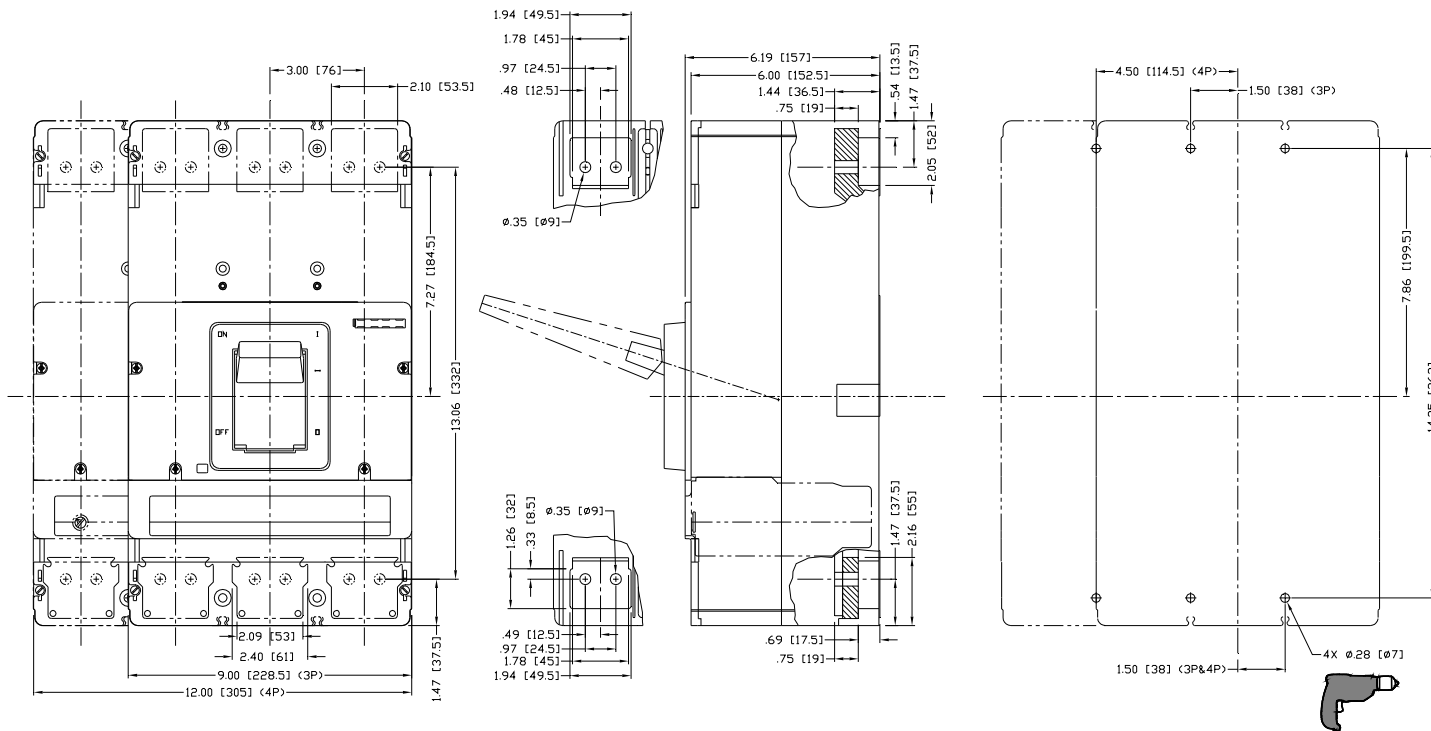

NG

EX: HNM3M120
[3VL6180-2KK30-0AA0]

VL Motor Circuit Protector (MCP)				
Motor Full Load Amps		Trip Switch Setting (A)	Catalog Number [Euro Order No]	
385	- 556	5000	HNM3M120 [3VL7112-2KK30-0AA0] 1200 Amp	
462	- 667	6000		
538	- 778	7000		
615	- 889	8000		
692	- 1000	9000		
769	- 1111	10,000		