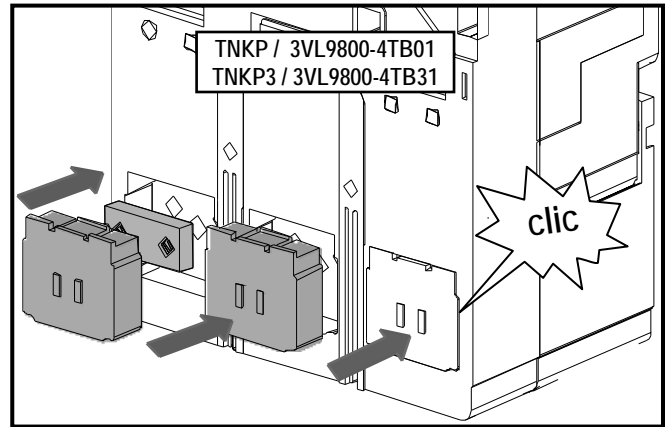

1

2

3

Accessory
[Accesorio]

4

Accessory
[Accesorio]

U.S. Cat. No.

4 X 1/4 X 4.0"
MSKP4 - (2 + 3 + 4 Pole Polos)
3VL98008SB41

Euro Order No.

4 X M6 X 100mm
3VL98008SA40 - (2 + 3 + 4 Pole Polos)

5

Danger

Hazardous Voltage.
Will cause death or serious injury.

Turn off and lock out all power supplying this device before working on this device.
Replace all covers before power supplying this device is turned on.