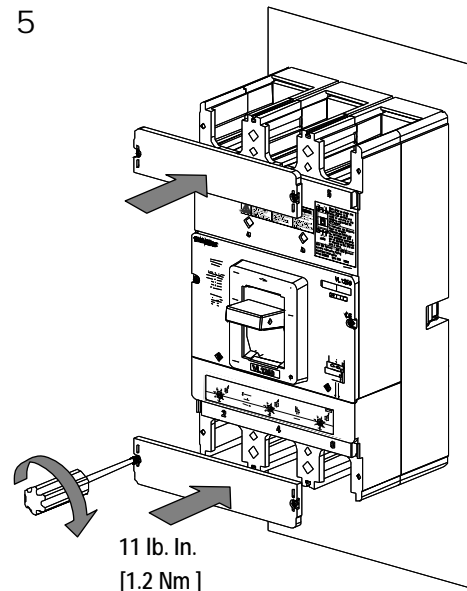

1

2

3

Accessory
[Accesorio]

4

Accessory
[Accesorio]

U.S. Cat. No.

4 X 1/4 X 4.0"
MSKP4 - (2 + 3 + 4 Pole Polos)
3VL98008SB41

Euro Order No.

4 X M6 X 100mm
3VL98008SA40 - (2 + 3 + 4 Pole Polos)

5

Danger

Hazardous Voltage.
Will cause death or serious injury.

Turn off and lock out all power supplying this device before working on this device.
Replace all covers before power supplying this device is turned on.