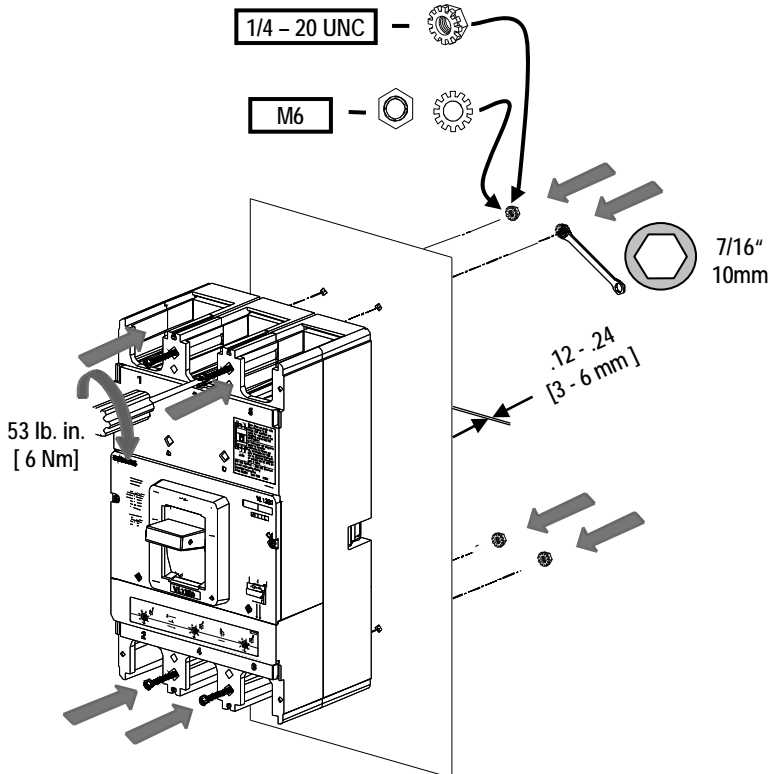

1

2

3

Accessory
[Accesorio]

4

Accessory
[Accesorio]

U.S. Cat. No.

4 X 1/4 X 4.0"
MSKP4 - (2 + 3 + 4 Pole Polos)
3VL98008SB41

Euro Order No.

4 X M6 X 100mm
3VL98008SA40 - (2 + 3 + 4 Pole Polos)

5

Danger

Hazardous Voltage.
Will cause death or serious injury.

Turn off and lock out all power supplying this device before working on this device.
Replace all covers before power supplying this device is turned on.