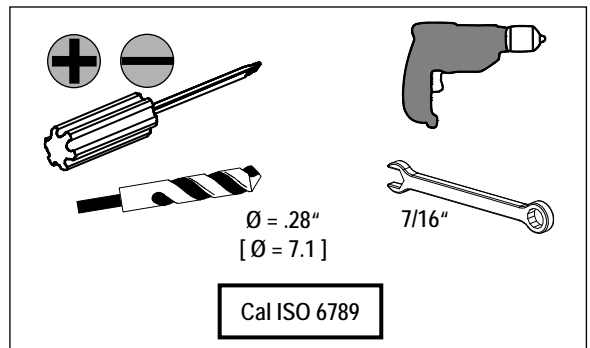

Use only with Siemens certified Components.
Utilizar únicamente con componentes certificados de Siemens.
A utiliser uniquement avec les composants certifiés Siemens.

NOTE - These instructions do not purport to cover all details or variations in equipment, or to provide for every possible contingency to be met in connection with installation, operation or maintenance. Should further information be desired or should particular problems arise, which are not covered sufficiently for the purchaser's purposes, the matter should be referred to the local Siemens sales office. The contents of this instruction manual shall not become part of or modify any prior or existing agreement, commitment or relationship. The sales contract contains the entire obligation of Siemens. The warranty contained in the contract between the parties is the sole warranty of Siemens. Any statements contained herein do not create new warranties or modify the existing warranty.

Trademarks - Unless otherwise noted, all names identified by © are registered trademarks of Siemens AG or Siemens Industry, Inc. The remaining trademarks in this publication may be trademarks whose use by third parties for their own purposes could violate the rights of the owner.