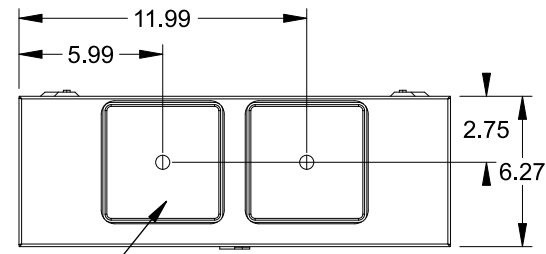

**Catalog Number: 9810-9550**

**Features and Ratings**

- Ringless Type Meter Socket
- 480A Continuous, 600A Max., 300V AC
- Outdoor Enclosure (NEMA Type 3R)
- Painted G90 Steel Enclosure
- 1 Phase, 3-Wire
- Meter Socket Type K-4UT
- For Overhead & Underground Service
- HD Type Hub Openings, 2 Cover Plates Installed

(2) TYPE HD (LARGE) HUB OPENING COVER PLATES INSTALLED

**Accessories**

CONDUIT HUBS (HD Type)	
TRADE SIZE	CATALOG No.
3 INCH	EC56856 or H56856-2
3-1/2 INCH	EC56857 or H56857-2
4 INCH	EC56858 or H56858-2
Hub Cover Plate	EC56933 or H56933S

CONNECTOR	PART No.	WIRE SIZE	HEX DRIVE	TORQUE
LINE	56427	(2) #6 - 350 kcmil	5/16"	275 IN-LBS.
LOAD	56425	(2) #6 - 350 kcmil	5/16"	275 IN-LBS.
NEUTRAL	56426	(4) #6 - 350 kcmil	5/16"	275 IN-LBS.
GROUND	56734	#6 - 250 kcmil	5/16"	275 IN-LBS.

VIEW SHOWN WITH COVER REMOVED

© 2016 Copyright Siemens Industry, Inc.

**TALON**  
**Meter Socket**

Description: **480A Cont, 4 Terminal, K-4UT, 600V AC, Painted Steel Enclosure**

JEL 3/18/16 | DO NOT SCALE DRAWING | Dwg No: **9810-9550**