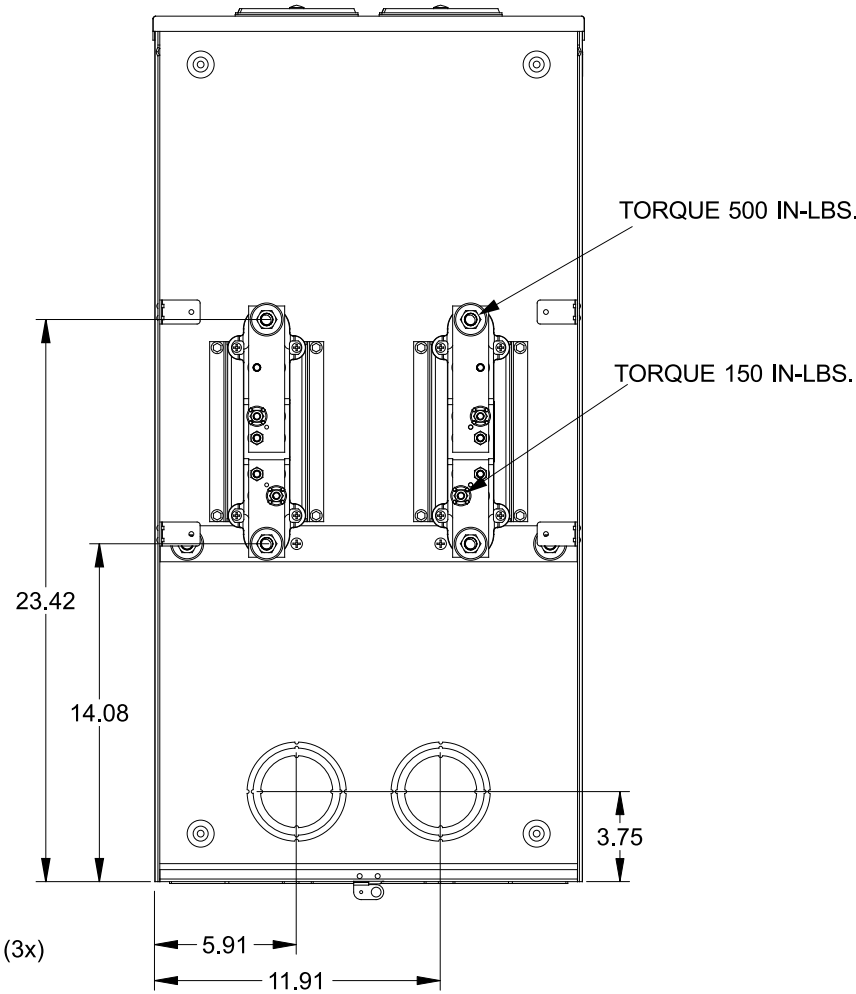

(2) TYPE HD (LARGE) HUB OPENING COVER PLATES INSTALLED

**Accessories**

CONDUIT HUBS (HD Type)	
TRADE SIZE	CATALOG No.
3 INCH	EC56856 or H56856-2
3-1/2 INCH	EC56857 or H56857-2
4 INCH	EC56858 or H56858-2
Hub Cover Plate	EC56933 or H56933S

**K4 Lexan Shield**      **K4 Manual Bypass**  
 Cat No: 5007400-K      Cat No: H56495

**Blank Sliding Cover**  
 Steel - Cat. No: HA-300529-3  
 Aluminum - Cat. No: HA-300529-4

**Connectors, Wire Sizes and Torques**

CONNECTOR	PART No.	WIRE SIZE	HEX DRIVE	TORQUE
LINE	56427	(2) #6 - 350 kcmil	5/16"	275 IN-LBS.
LOAD	56425	(2) #6 - 350 kcmil	5/16"	275 IN-LBS.
NEUTRAL	56426	(4) #6 - 350 kcmil	5/16"	275 IN-LBS.
GROUND	56734	#6 - 250 kcmil	5/16"	275 IN-LBS.

VIEW SHOWN WITH COVER REMOVED

© 2016 Copyright Siemens Industry, Inc.

**TALON**  
**Meter Socket**

Description: **480A Cont, 4 Terminal, K-4UT, 600V AC, Painted Steel Enclosure**

JEL 3/18/16 | DO NOT SCALE DRAWING | Dwg No: **9810-9550**