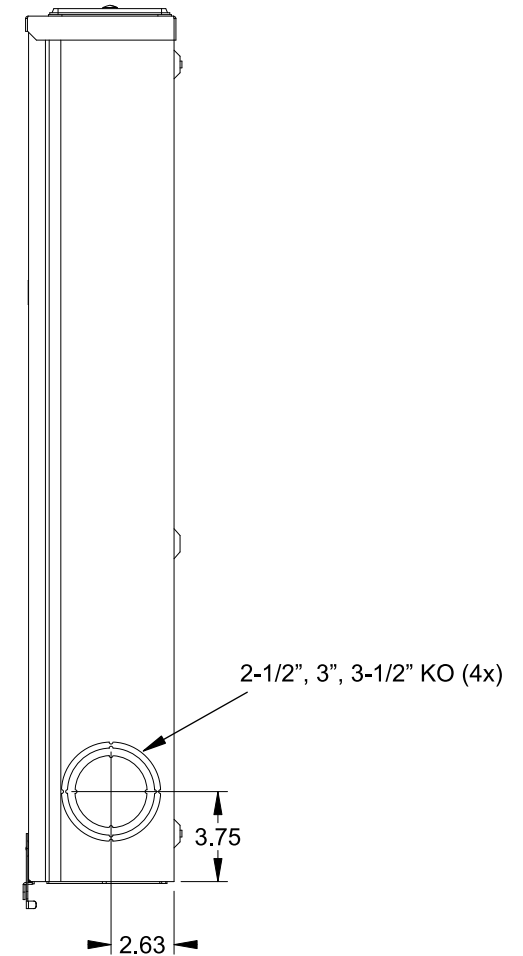

(2) TYPE HD (LARGE) HUB OPENING COVER PLATES INSTALLED

**Accessories**

CONDUIT HUBS (HD Type)	
TRADE SIZE	CATALOG No.
3 INCH	EC56856 or H56856-2
3-1/2 INCH	EC56857 or H56857-2
4 INCH	EC56858 or H56858-2
Hub Cover Plate	EC56933 or H56933S

**K4 Lexan Shield**      **K4 Manual Bypass**  
 Cat No: 5007400-K      Cat No: H56495

**Blank Sliding Cover**  
 Steel - Cat. No: HA-300529-3  
 Aluminum - Cat. No: HA-300529-4

**Connectors, Wire Sizes and Torques**

CONNECTOR	PART No.	WIRE SIZE	HEX DRIVE	TORQUE
LINE	56427	(2) #6 - 350 kcmil	5/16"	275 IN-LBS.
LOAD	56425	(2) #6 - 350 kcmil	5/16"	275 IN-LBS.
NEUTRAL	56426	(4) #6 - 350 kcmil	5/16"	275 IN-LBS.
GROUND	56734	#6 - 250 kcmil	5/16"	275 IN-LBS.

VIEW SHOWN WITH COVER REMOVED

© 2016 Copyright Siemens Industry, Inc.

**TALON**  
**Meter Socket**

Description: **480A Cont, 4 Terminal, K-4UT, 600V AC, Painted Steel Enclosure**

JEL 3/18/16 | DO NOT SCALE DRAWING | Dwg No: **9810-9550**