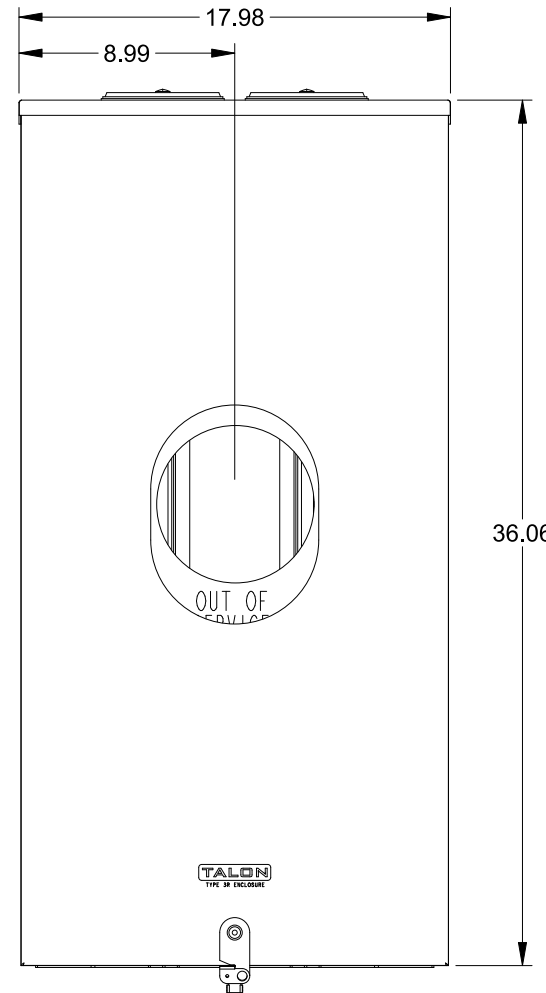

**Catalog Number: 9810-9550**

**Features and Ratings**

- Ringless Type Meter Socket
- 480A Continuous, 600A Max., 300V AC
- Outdoor Enclosure (NEMA Type 3R)
- Painted G90 Steel Enclosure
- 1 Phase, 3-Wire
- Meter Socket Type K-4UT
- For Overhead & Underground Service
- HD Type Hub Openings, 2 Cover Plates Installed

(2) TYPE HD (LARGE) HUB OPENING COVER PLATES INSTALLED

**Accessories**

CONDUIT HUBS (HD Type)	
TRADE SIZE	CATALOG No.
3 INCH	EC56856 or H56856-2
3-1/2 INCH	EC56857 or H56857-2
4 INCH	EC56858 or H56858-2
Hub Cover Plate	EC56933 or H56933S

CONNECTOR	PART No.	WIRE SIZE	HEX DRIVE	TORQUE
LINE	56427	(2) #6 - 350 kcmil	5/16"	275 IN-LBS.
LOAD	56425	(2) #6 - 350 kcmil	5/16"	275 IN-LBS.
NEUTRAL	56426	(4) #6 - 350 kcmil	5/16"	275 IN-LBS.
GROUND	56734	#6 - 250 kcmil	5/16"	275 IN-LBS.

VIEW SHOWN WITH COVER REMOVED

© 2016 Copyright Siemens Industry, Inc.

**TALON**  
**Meter Socket**

Description: **480A Cont, 4 Terminal, K-4UT, 600V AC, Painted Steel Enclosure**

JEL 3/18/16 | DO NOT SCALE DRAWING | Dwg No: **9810-9550**