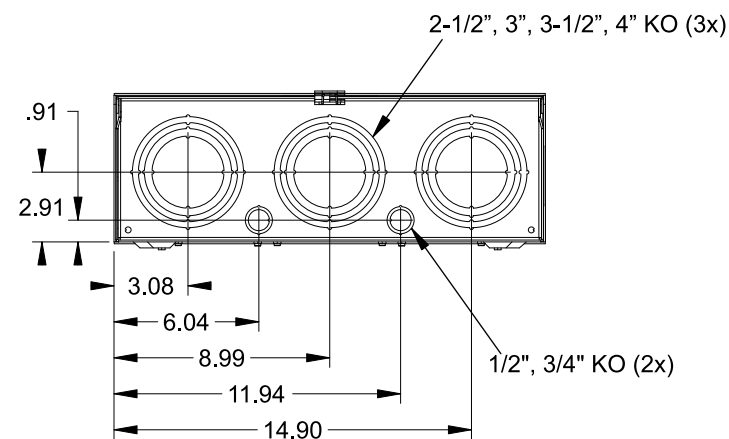

(2) TYPE HD (LARGE) HUB OPENING COVER PLATES INSTALLED

**Accessories**

CONDUIT HUBS (HD Type)	
TRADE SIZE	CATALOG No.
3 INCH	EC56856 or H56856-2
3-1/2 INCH	EC56857 or H56857-2
4 INCH	EC56858 or H56858-2
Hub Cover Plate	EC56933 or H56933S

**K4 Lexan Shield**      **K4 Manual Bypass**  
 Cat No: 5007400-K      Cat No: H56495

**Blank Sliding Cover**  
 Steel - Cat. No: HA-300529-3  
 Aluminum - Cat. No: HA-300529-4

**Connectors, Wire Sizes and Torques**

CONNECTOR	PART No.	WIRE SIZE	HEX DRIVE	TORQUE
LINE	56427	(2) #6 - 350 kcmil	5/16"	275 IN-LBS.
LOAD	56425	(2) #6 - 350 kcmil	5/16"	275 IN-LBS.
NEUTRAL	56426	(4) #6 - 350 kcmil	5/16"	275 IN-LBS.
GROUND	56734	#6 - 250 kcmil	5/16"	275 IN-LBS.

VIEW SHOWN WITH COVER REMOVED

© 2016 Copyright Siemens Industry, Inc.

**TALON**  
**Meter Socket**

Description: **480A Cont, 4 Terminal, K-4UT, 600V AC, Painted Steel Enclosure**

JEL 3/18/16 | DO NOT SCALE DRAWING | Dwg No: **9810-9550**