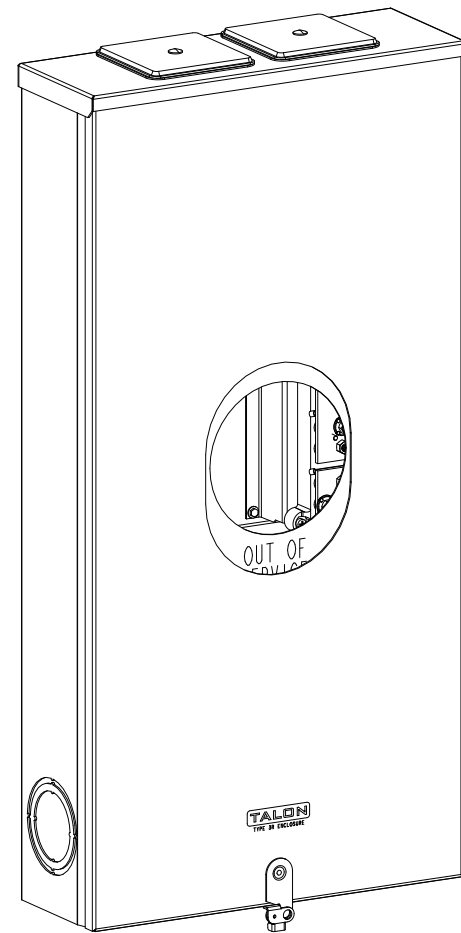

**Catalog Number: 9810-9550**

**Features and Ratings**

- Ringless Type Meter Socket
- 480A Continuous, 600A Max., 300V AC
- Outdoor Enclosure (NEMA Type 3R)
- Painted G90 Steel Enclosure
- 1 Phase, 3-Wire
- Meter Socket Type K-4UT
- For Overhead & Underground Service
- HD Type Hub Openings, 2 Cover Plates Installed

(2) TYPE HD (LARGE) HUB OPENING COVER PLATES INSTALLED

**Accessories**

CONDUIT HUBS (HD Type)	
TRADE SIZE	CATALOG No.
3 INCH	EC56856 or H56856-2
3-1/2 INCH	EC56857 or H56857-2
4 INCH	EC56858 or H56858-2
Hub Cover Plate	EC56933 or H56933S

**K4 Lexan Shield**      **K4 Manual Bypass**  
 Cat No: 5007400-K      Cat No: H56495

**Blank Sliding Cover**  
 Steel - Cat. No: HA-300529-3  
 Aluminum - Cat. No: HA-300529-4

**Connectors, Wire Sizes and Torques**

CONNECTOR	PART No.	WIRE SIZE	HEX DRIVE	TORQUE
LINE	56427	(2) #6 - 350 kcmil	5/16"	275 IN-LBS.
LOAD	56425	(2) #6 - 350 kcmil	5/16"	275 IN-LBS.
NEUTRAL	56426	(4) #6 - 350 kcmil	5/16"	275 IN-LBS.
GROUND	56734	#6 - 250 kcmil	5/16"	275 IN-LBS.