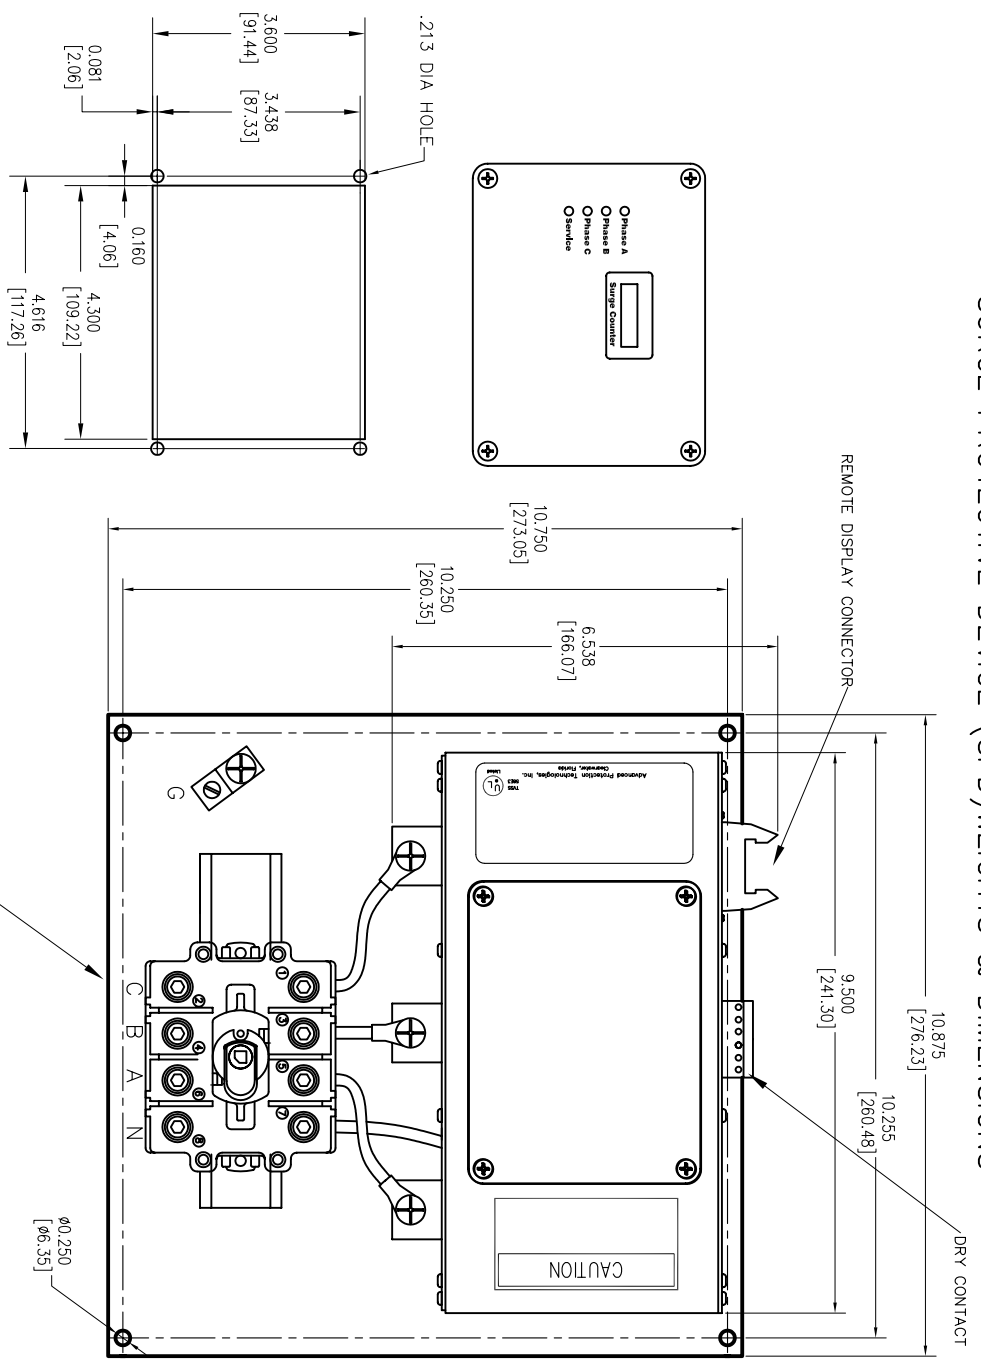

SURGE PROTECTIVE DEVICE (SPD) WEIGHTS & DIMENSIONS

REMOTE DISPLAY CUT-OUT REFERENCE

CUSTOMER CONNECTION

DRY CONTACT

SPECS:
 DESC: TPS3-06-300 INTERNAL MOUNT SPD WITH DISCONNECT
 KA RATING: 100-300
 In: 20KA
 DIM: 10.7"H x 10.8"W x 4.5"D
 MAT: ALUMINUM
 NEMA RATING: 1
 DEVICE WEIGHT: 6.8LBS. (3.0KG.)

Rev	C.N.	Date
△	-	Denotes latest changes.
□	-	Critical dimension.
Revision Description: 1.0 - Initial Release Approved By: [Signature] Date: 10/20/20 Checked By: [Signature] Date: 10/20/20 Drawn By: [Signature] Date: 10/20/20		
Confidential - Property of Siemens Industry, Inc. Building Technologies Division		
TPS3-06 SERIES 100K-300K W/DS INTERNAL MOUNT SPD		
43D-TPS3-06-300-M		
NONE		
SHEET 1 OF 1		