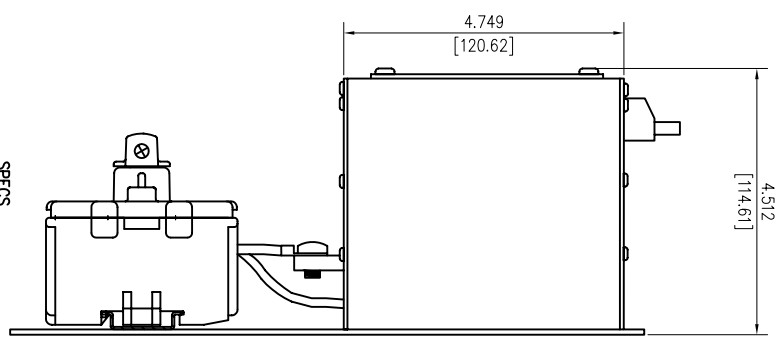

SURGE PROTECTIVE DEVICE (SPD) WEIGHTS & DIMENSIONS

REMOTE DISPLAY CUT-OUT REFERENCE

CUSTOMER CONNECTION

DRY CONTACT

SPECS:
 DESC: TPS3-06-300 INTERNAL MOUNT SPD WITH DISCONNECT
 KA RATING: 100-300
 In: 20KA
 DIM: 10.7"H x 10.8"W x 4.5"D
 MAT: ALUMINUM
 NEMA RATING: 1
 DEVICE WEIGHT: 6.8LBS. (3.0KG.)

Rev	C.N.	Date
△	-	Denotes latest changes.
□	-	Critical dimension.
Revision Description: 1.0 - Initial Release Approved By: [Signature] Date: 10/20/20 Checked By: [Signature] Date: 10/20/20 Drawn By: [Signature] Date: 10/20/20		
Confidential - Property of Siemens Industry, Inc. Building Technologies Division		
TPS3-06 SERIES 100K-300K W/DS INTERNAL MOUNT SPD		
43D-TPS3-06-300-M		
NONE		
SHEET 1 OF 1		