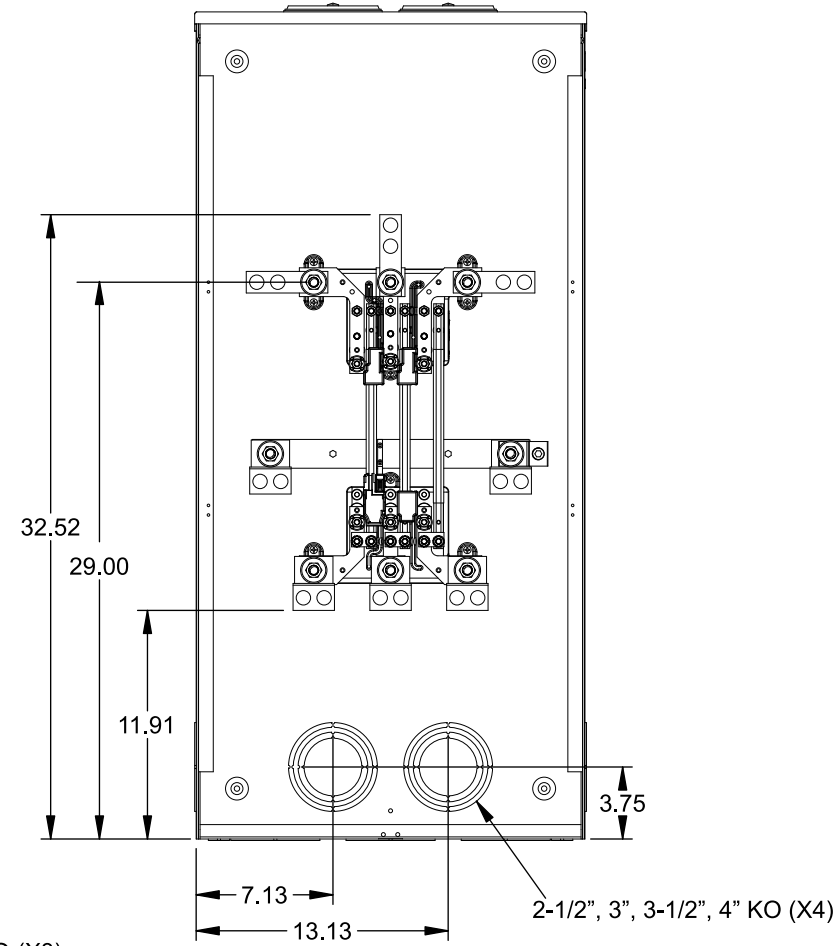

Catalog Number: 9817-9506

Features and Ratings

- Ringless Type Meter Socket
- 480A Continuous, 600A Max., 600V AC
- Outdoor Enclosure (NEMA Type 3R)
- Painted G90 Steel Enclosure
- 3 Phase, Commercial/Industrial Socket
- Meter Socket Type K-7T
- For Overhead & Underground Service
- Two Large Hub Openings, HD Type Cover Plates Installed

(2) TYPE HD (LARGE) HUB OPENINGS COVER PLATES INSTALLED

VIEW SHOWN WITH COVER REMOVED

Accessories

CONDUIT HUBS (HD Type)	
TRADE SIZE	CATALOG No.
3 INCH	EC56856 or H56856-2
3-1/2 INCH	EC56857 or H56857-2
4 INCH	EC56858 or H56858-2
Hub Cover Plate	EC56933 or H56933S

CONNECTOR	PART No.	HEX DRIVE	WIRE SIZE	TORQUE
LINE*	56427-M	3/8"	(2)#2 - 500 kcmil	375 IN-LBS.
LOAD*	56732-M	3/8"	(2)#4 - 500 kcmil	375 IN-LBS.
NEUTRAL*	56732-M	3/8"	(2)#4 - 500 kcmil	375 IN-LBS.
LINE/LOAD/NEUT	68752-1	5/16"	(3)#6 - 250 kcmil	275 IN-LBS.
GROUND*	56734	5/16"	#6 - 250 kcmil	275 IN-LBS.

*Factory Installed

© 2019 Copyright Siemens Industry, Inc.

TALON

Meter Socket

Description: **480A Cont, 7 Terminal, K-7T, 600V AC, Painted Steel Enclosure**

JEL 7/19/19 | DO NOT SCALE DRAWING | Dwg No: **9817-9506**