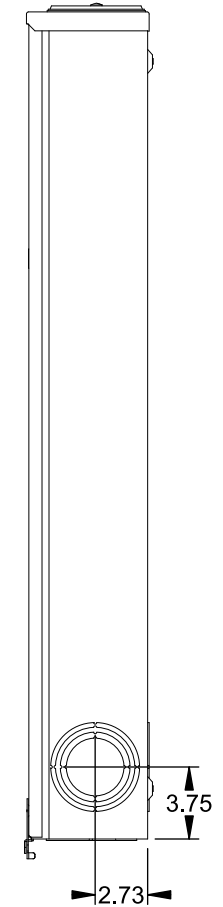

Catalog Number: 9817-9506

Features and Ratings

- Ringless Type Meter Socket
- 480A Continuous, 600A Max., 600V AC
- Outdoor Enclosure (NEMA Type 3R)
- Painted G90 Steel Enclosure
- 3 Phase, Commercial/Industrial Socket
- Meter Socket Type K-7T
- For Overhead & Underground Service
- Two Large Hub Openings, HD Type Cover Plates Installed

(2) TYPE HD (LARGE) HUB OPENINGS COVER PLATES INSTALLED

VIEW SHOWN WITH COVER REMOVED

Accessories

CONDUIT HUBS (HD Type)	
TRADE SIZE	CATALOG No.
3 INCH	EC56856 or H56856-2
3-1/2 INCH	EC56857 or H56857-2
4 INCH	EC56858 or H56858-2
Hub Cover Plate	EC56933 or H56933S

CONNECTOR	PART No.	HEX DRIVE	WIRE SIZE	TORQUE
LINE*	56427-M	3/8"	(2)#2 - 500 kcmil	375 IN-LBS.
LOAD*	56732-M	3/8"	(2)#4 - 500 kcmil	375 IN-LBS.
NEUTRAL*	56732-M	3/8"	(2)#4 - 500 kcmil	375 IN-LBS.
LINE/LOAD/NEUT	68752-1	5/16"	(3)#6 - 250 kcmil	275 IN-LBS.
GROUND*	56734	5/16"	#6 - 250 kcmil	275 IN-LBS.

*Factory Installed

© 2019 Copyright Siemens Industry, Inc.

TALON

Meter Socket

Description: **480A Cont, 7 Terminal, K-7T, 600V AC, Painted Steel Enclosure**

JEL 7/19/19 | DO NOT SCALE DRAWING | Dwg No: **9817-9506**