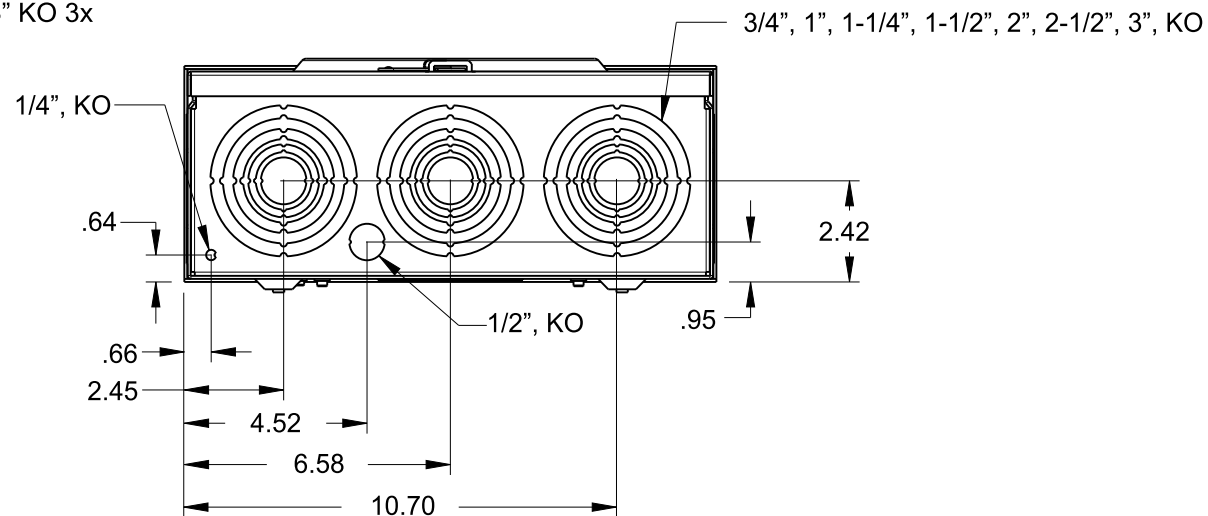

Catalog Number: 44307-02MR

Features and Ratings

- Ringless Type Meter Socket
- 200A Continuous Duty, 250A Max.
- Outdoor Enclosure (NEMA Type 3R)
- Painted G90 STEEL
- 3 Phase, 4 Wire, 600V AC
- 7 Jaw
- HQ Clamp Jaw Lever Bypass Meter Socket
- For Overhead or Underground Service
- HD Hub Opening With HD-RX Adapter Plate and RX Coverplate Installed
- Two Ground Lugs

Accessories

- Meter Opening Cover Plate
Cat No: H39968
- RX HUB KITS
Cat No: H38597-2 (1.25")
Cat No: H38598-2 (1.50")
Cat No: H38599-2 (2.00")
Cat No: H38600-2 (2.50")
- RX HUB KITS
Cat No: EC38597 (1.25")
Cat No: EC38598 (1.50")
Cat No: EC38599 (2.00")
Cat No: EC38600 (2.50")
- HD HUB KITS
Cat No: H56856-2 (3.00")
Cat No: H56857-2 (3.50")
Cat No: H56858-2 (4.00")
- HD HUB KITS
Cat No: EC56856 (3")
Cat No: EC56857 (3.50")
Cat No: EC56858 (4")
- HD-RX Adapter Plate:
Cat No: H9747-1113
- HD-RX Adapter Plate:
Cat No: EC9747-1113
- HUB COVER PLATE
Cat No: H38595-1 (RX)
Cat No: H56933-2 (HD)
- HD COVERPLATE
Cat No: EC56933S
- GROUND LUG KIT
Cat No: H80500017
Wire Size #2-14 45 LB-IN
- INSULATED NEUTRAL KIT
Cat No: H65685-1, H64690-1

Lugs, Wire Sizes and Torques

LOCATION	LUG SIZE	TORQUE
LINE*	#6-350 kcmil	275 LB-IN
LOAD*	#6-350 kcmil	275 LB-IN
NEUTRAL*	#6-350 kcmil	275 LB-IN
GROUND	#14-2	45 LB-IN

* External Hex drive 1/2"
* Internal Hex drive 5/16"

TALON
Meter Socket

Description:
**200A Cont, 7 Jaw, HQ7U, 600V AC,
Painted G90 Steel**