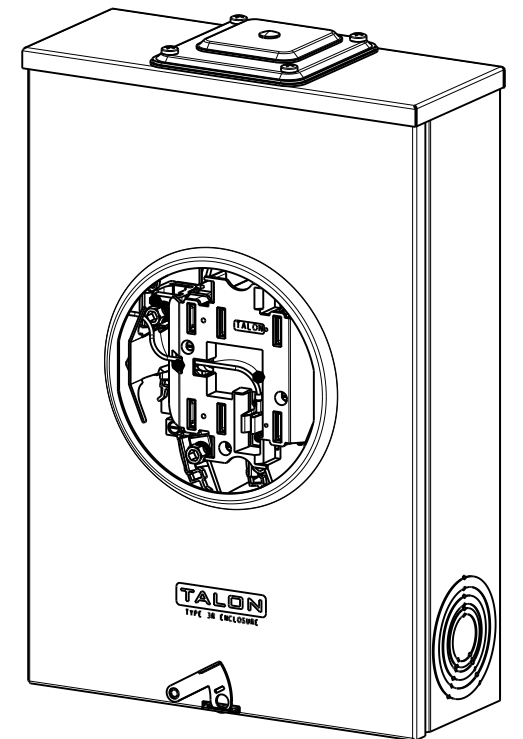

Catalog Number: 44307-02MR

Features and Ratings

- Ringless Type Meter Socket
- 200A Continuous Duty, 250A Max.
- Outdoor Enclosure (NEMA Type 3R)
- Painted G90 STEEL
- 3 Phase, 4 Wire, 600V AC
- 7 Jaw
- HQ Clamp Jaw Lever Bypass Meter Socket
- For Overhead or Underground Service
- HD Hub Opening With HD-RX Adapter Plate and RX Coverplate Installed
- Two Ground Lugs

Accessories

- Meter Opening Cover Plate
Cat No: H39968
- RX HUB KITS
Cat No: H38597-2 (1.25")
Cat No: H38598-2 (1.50")
Cat No: H38599-2 (2.00")
Cat No: H38600-2 (2.50")
- RX HUB KITS
Cat No: EC38597 (1.25")
Cat No: EC38598 (1.50")
Cat No: EC38599 (2.00")
Cat No: EC38600 (2.50")
- HD HUB KITS
Cat No: H56856-2 (3.00")
Cat No: H56857-2 (3.50")
Cat No: H56858-2 (4.00")
- HD HUB KITS
Cat No: EC56856 (3")
Cat No: EC56857 (3.50")
Cat No: EC56858 (4")
- HD-RX Adapter Plate:
Cat No: H9747-1113
- HD-RX Adapter Plate:
Cat No: EC9747-1113
- HUB COVER PLATE
Cat No: H38595-1 (RX)
Cat No: H56933-2 (HD)
- HD COVERPLATE
Cat No: EC56933S
- GROUND LUG KIT
Cat No: H80500017
Wire Size #2-14 45 LB-IN
- INSULATED NEUTRAL KIT
Cat No: H65685-1, H64690-1

Lugs, Wire Sizes and Torques

LOCATION	LUG SIZE	TORQUE
LINE*	#6-350 kcmil	275 LB-IN
LOAD*	#6-350 kcmil	275 LB-IN
NEUTRAL*	#6-350 kcmil	275 LB-IN
GROUND	#14-2	45 LB-IN

* External Hex drive 1/2"
* Internal Hex drive 5/16"

TALON
Meter Socket

Description:
**200A Cont, 7 Jaw, HQ7U, 600V AC,
Painted G90 Steel**