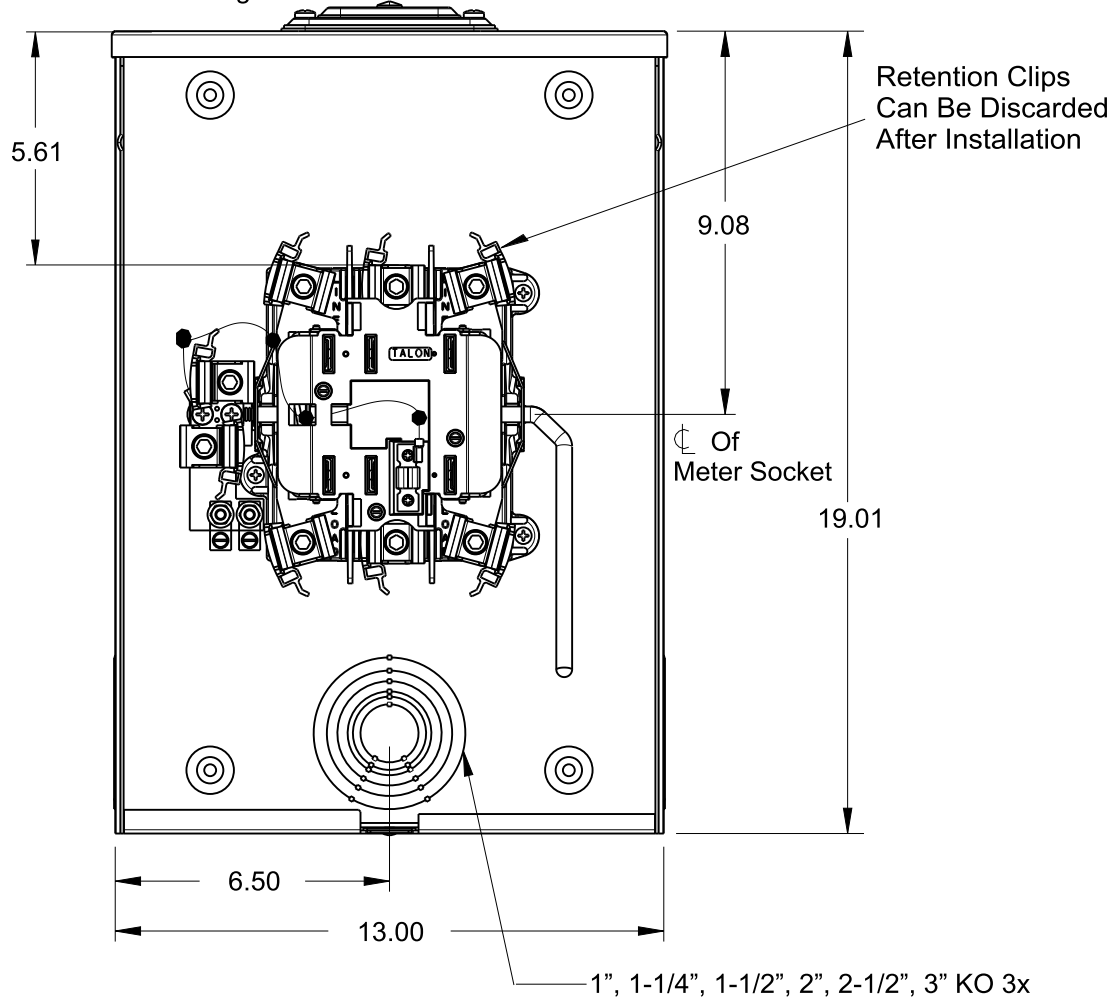

Catalog Number: 44307-02MR

Features and Ratings

- Ringless Type Meter Socket
- 200A Continuous Duty, 250A Max.
- Outdoor Enclosure (NEMA Type 3R)
- Painted G90 STEEL
- 3 Phase, 4 Wire, 600V AC
- 7 Jaw
- HQ Clamp Jaw Lever Bypass Meter Socket
- For Overhead or Underground Service
- HD Hub Opening With HD-RX Adapter Plate and RX Coverplate Installed
- Two Ground Lugs

Accessories

- Meter Opening Cover Plate
Cat No: H39968
- RX HUB KITS
Cat No: H38597-2 (1.25")
Cat No: H38598-2 (1.50")
Cat No: H38599-2 (2.00")
Cat No: H38600-2 (2.50")
- RX HUB KITS
Cat No: EC38597 (1.25")
Cat No: EC38598 (1.50")
Cat No: EC38599 (2.00")
Cat No: EC38600 (2.50")
- HD HUB KITS
Cat No: H56856-2 (3.00")
Cat No: H56857-2 (3.50")
Cat No: H56858-2 (4.00")
- HD HUB KITS
Cat No: EC56856 (3")
Cat No: EC56857 (3.50")
Cat No: EC56858 (4")
- HD-RX Adapter Plate:
Cat No: H9747-1113
- HD-RX Adapter Plate:
Cat No: EC9747-1113
- HUB COVER PLATE
Cat No: H38595-1 (RX)
Cat No: H56933-2 (HD)
- HD COVERPLATE
Cat No: EC56933S
- GROUND LUG KIT
Cat No: H80500017
Wire Size #2-14 45 LB-IN
- INSULATED NEUTRAL KIT
Cat No: H65685-1, H64690-1

Lugs, Wire Sizes and Torques

LOCATION	LUG SIZE	TORQUE
LINE*	#6-350 kcmil	275 LB-IN
LOAD*	#6-350 kcmil	275 LB-IN
NEUTRAL*	#6-350 kcmil	275 LB-IN
GROUND	#14-2	45 LB-IN

* External Hex drive 1/2"
* Internal Hex drive 5/16"

TALON
Meter Socket

Description:
**200A Cont, 7 Jaw, HQ7U, 600V AC,
Painted G90 Steel**