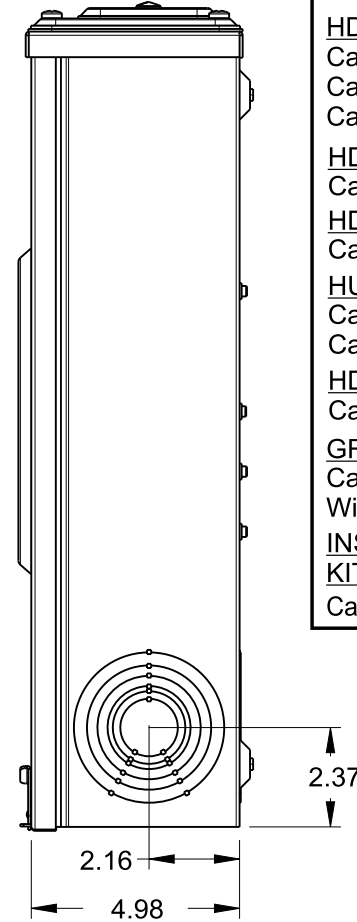

Catalog Number: 44307-02MR

Features and Ratings

- Ringless Type Meter Socket
- 200A Continuous Duty, 250A Max.
- Outdoor Enclosure (NEMA Type 3R)
- Painted G90 STEEL
- 3 Phase, 4 Wire, 600V AC
- 7 Jaw
- HQ Clamp Jaw Lever Bypass Meter Socket
- For Overhead or Underground Service
- HD Hub Opening With HD-RX Adapter Plate and RX Coverplate Installed
- Two Ground Lugs

Accessories

- Meter Opening Cover Plate
Cat No: H39968
- RX HUB KITS
Cat No: H38597-2 (1.25")
Cat No: H38598-2 (1.50")
Cat No: H38599-2 (2.00")
Cat No: H38600-2 (2.50")
- RX HUB KITS
Cat No: EC38597 (1.25")
Cat No: EC38598 (1.50")
Cat No: EC38599 (2.00")
Cat No: EC38600 (2.50")
- HD HUB KITS
Cat No: H56856-2 (3.00")
Cat No: H56857-2 (3.50")
Cat No: H56858-2 (4.00")
- HD HUB KITS
Cat No: EC56856 (3")
Cat No: EC56857 (3.50")
Cat No: EC56858 (4")
- HD-RX Adapter Plate:
Cat No: H9747-1113
- HD-RX Adapter Plate:
Cat No: EC9747-1113
- HUB COVER PLATE
Cat No: H38595-1 (RX)
Cat No: H56933-2 (HD)
- HD COVERPLATE
Cat No: EC56933S
- GROUND LUG KIT
Cat No: H80500017
Wire Size #2-14 45 LB-IN
- INSULATED NEUTRAL KIT
Cat No: H65685-1, H64690-1

Lugs, Wire Sizes and Torques

LOCATION	LUG SIZE	TORQUE
LINE*	#6-350 kcmil	275 LB-IN
LOAD*	#6-350 kcmil	275 LB-IN
NEUTRAL*	#6-350 kcmil	275 LB-IN
GROUND	#14-2	45 LB-IN

* External Hex drive 1/2"
* Internal Hex drive 5/16"

TALON
Meter Socket

Description:
**200A Cont, 7 Jaw, HQ7U, 600V AC,
Painted G90 Steel**