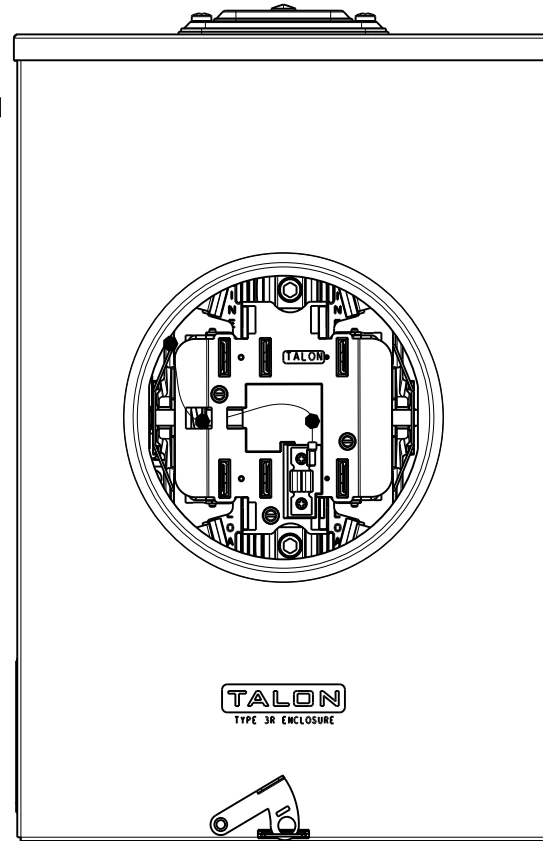

Catalog Number: 44307-02MR

Features and Ratings

- Ringless Type Meter Socket
- 200A Continuous Duty, 250A Max.
- Outdoor Enclosure (NEMA Type 3R)
- Painted G90 STEEL
- 3 Phase, 4 Wire, 600V AC
- 7 Jaw
- HQ Clamp Jaw Lever Bypass Meter Socket
- For Overhead or Underground Service
- HD Hub Opening With HD-RX Adapter Plate and RX Coverplate Installed
- Two Ground Lugs

Accessories

- Meter Opening Cover Plate
Cat No: H39968
- RX HUB KITS
Cat No: H38597-2 (1.25")
Cat No: H38598-2 (1.50")
Cat No: H38599-2 (2.00")
Cat No: H38600-2 (2.50")
- RX HUB KITS
Cat No: EC38597 (1.25")
Cat No: EC38598 (1.50")
Cat No: EC38599 (2.00")
Cat No: EC38600 (2.50")
- HD HUB KITS
Cat No: H56856-2 (3.00")
Cat No: H56857-2 (3.50")
Cat No: H56858-2 (4.00")
- HD HUB KITS
Cat No: EC56856 (3")
Cat No: EC56857 (3.50")
Cat No: EC56858 (4")
- HD-RX Adapter Plate:
Cat No: H9747-1113
- HD-RX Adapter Plate:
Cat No: EC9747-1113
- HUB COVER PLATE
Cat No: H38595-1 (RX)
Cat No: H56933-2 (HD)
- HD COVERPLATE
Cat No: EC56933S
- GROUND LUG KIT
Cat No: H80500017
Wire Size #2-14 45 LB-IN
- INSULATED NEUTRAL KIT
Cat No: H65685-1, H64690-1

Lugs, Wire Sizes and Torques

LOCATION	LUG SIZE	TORQUE
LINE*	#6-350 kcmil	275 LB-IN
LOAD*	#6-350 kcmil	275 LB-IN
NEUTRAL*	#6-350 kcmil	275 LB-IN
GROUND	#14-2	45 LB-IN

* External Hex drive 1/2"
* Internal Hex drive 5/16"

TALON
Meter Socket

Description:
**200A Cont, 7 Jaw, HQ7U, 600V AC,
Painted G90 Steel**