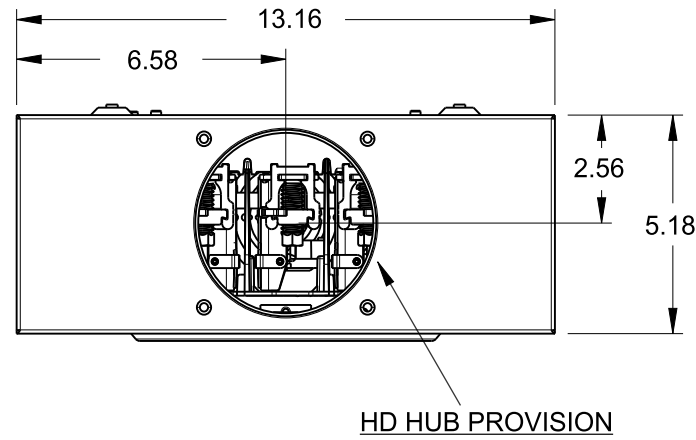

Catalog Number: 44307-02MR

Features and Ratings

- Ringless Type Meter Socket
- 200A Continuous Duty, 250A Max.
- Outdoor Enclosure (NEMA Type 3R)
- Painted G90 STEEL
- 3 Phase, 4 Wire, 600V AC
- 7 Jaw
- HQ Clamp Jaw Lever Bypass Meter Socket
- For Overhead or Underground Service
- HD Hub Opening With HD-RX Adapter Plate and RX Coverplate Installed
- Two Ground Lugs

Accessories

- Meter Opening Cover Plate
Cat No: H39968
- RX HUB KITS
Cat No: H38597-2 (1.25")
Cat No: H38598-2 (1.50")
Cat No: H38599-2 (2.00")
Cat No: H38600-2 (2.50")
- RX HUB KITS
Cat No: EC38597 (1.25")
Cat No: EC38598 (1.50")
Cat No: EC38599 (2.00")
Cat No: EC38600 (2.50")
- HD HUB KITS
Cat No: H56856-2 (3.00")
Cat No: H56857-2 (3.50")
Cat No: H56858-2 (4.00")
- HD HUB KITS
Cat No: EC56856 (3")
Cat No: EC56857 (3.50")
Cat No: EC56858 (4")
- HD-RX Adapter Plate:
Cat No: H9747-1113
- HD-RX Adapter Plate:
Cat No: EC9747-1113
- HUB COVER PLATE
Cat No: H38595-1 (RX)
Cat No: H56933-2 (HD)
- HD COVERPLATE
Cat No: EC56933S
- GROUND LUG KIT
Cat No: H80500017
Wire Size #2-14 45 LB-IN
- INSULATED NEUTRAL KIT
Cat No: H65685-1, H64690-1

Lugs, Wire Sizes and Torques

LOCATION	LUG SIZE	TORQUE
LINE*	#6-350 kcmil	275 LB-IN
LOAD*	#6-350 kcmil	275 LB-IN
NEUTRAL*	#6-350 kcmil	275 LB-IN
GROUND	#14-2	45 LB-IN

* External Hex drive 1/2"
* Internal Hex drive 5/16"

TALON
Meter Socket

Description:
**200A Cont, 7 Jaw, HQ7U, 600V AC,
Painted G90 Steel**