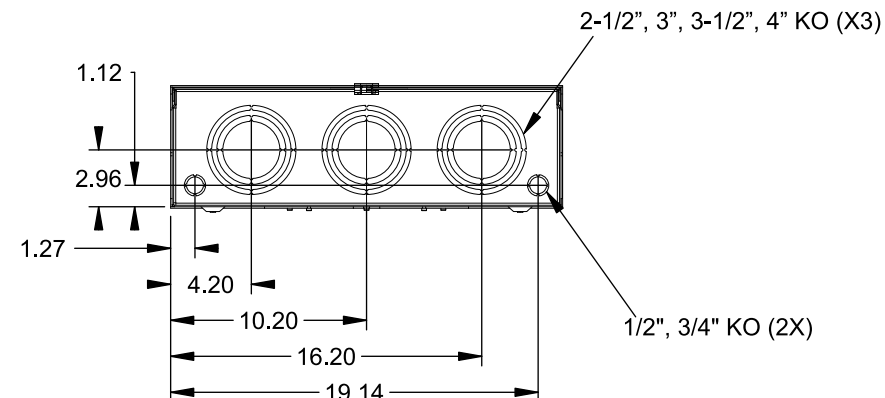

Catalog Number: 9817-9570

Features and Ratings

- Ringless Type Meter Socket
- 480A Continuous, 600A Max., 600V AC
- Outdoor Enclosure (NEMA Type 3R)
- Painted G90 Steel Enclosure
- 3 Phase, Commercial/Industrial Socket
- Meter Socket Type K-7T
- For Overhead & Underground Service
- Two Large Hub Openings, (1) Cover Plate and (1) 3-1/2" Hub Installed

(1) COVER PLATE INSTALLED
(1) TYPE HD (LARGE) 3-1/2" HUB INSTALLED

Accessories

CONDUIT HUBS (HD Type)	
TRADE SIZE	CATALOG No.
3 INCH	EC56856 or H56856-2
3-1/2 INCH	EC56857 or H56857-2
4 INCH	EC56858 or H56858-2
Hub Cover Plate	EC56933 or H56933S

CONNECTOR	PART No.	HEX DRIVE	WIRE SIZE	TORQUE
LINE*	56427-M	3/8"	(2)#2 - 500 kcmil	375 IN-LBS.
LOAD*	56732-M	3/8"	(2)#4 - 500 kcmil	375 IN-LBS.
NEUTRAL*	56732-M	3/8"	(2)#4 - 500 kcmil	375 IN-LBS.
LINE/LOAD/NEUT	68752-1	5/16"	(3)#6 - 250 kcmil	275 IN-LBS.
GROUND*	56734	5/16"	#6 - 250 kcmil	275 IN-LBS.

*Factory Installed

VIEW SHOWN WITH COVER REMOVED

© 2016 Copyright Siemens Industry, Inc.

TALON

Meter Socket

Description: **480A Cont, 4 Terminal, K-7T, 600V AC, Painted Steel Enclosure**

JEL 2/1/16 DO NOT SCALE DRAWING Dwg No: **9817-9570**