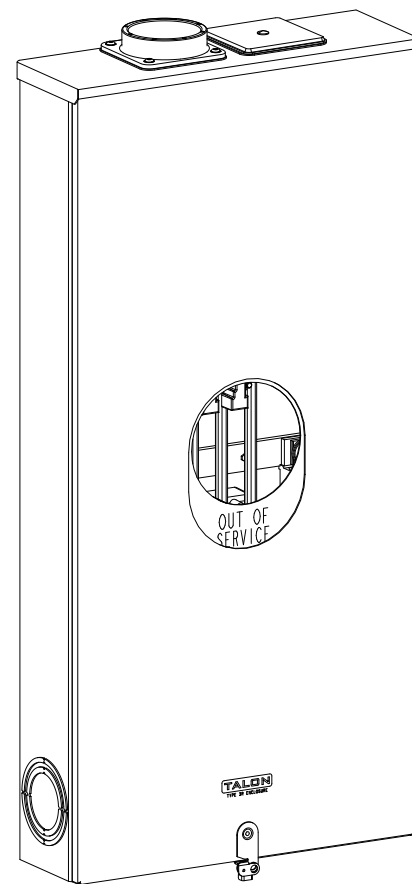

Catalog Number: 9817-9570

Features and Ratings

- Ringless Type Meter Socket
- 480A Continuous, 600A Max., 600V AC
- Outdoor Enclosure (NEMA Type 3R)
- Painted G90 Steel Enclosure
- 3 Phase, Commercial/Industrial Socket
- Meter Socket Type K-7T
- For Overhead & Underground Service
- Two Large Hub Openings, (1) Cover Plate and (1) 3-1/2" Hub Installed

(1) COVER PLATE INSTALLED
(1) TYPE HD (LARGE) 3-1/2" HUB INSTALLED

Accessories

CONDUIT HUBS (HD Type)	
TRADE SIZE	CATALOG No.
3 INCH	EC56856 or H56856-2
3-1/2 INCH	EC56857 or H56857-2
4 INCH	EC56858 or H56858-2
Hub Cover Plate	EC56933 or H56933S

CONNECTOR	PART No.	HEX DRIVE	WIRE SIZE	TORQUE
LINE*	56427-M	3/8"	(2)#2 - 500 kcmil	375 IN-LBS.
LOAD*	56732-M	3/8"	(2)#4 - 500 kcmil	375 IN-LBS.
NEUTRAL*	56732-M	3/8"	(2)#4 - 500 kcmil	375 IN-LBS.
LINE/LOAD/NEUT	68752-1	5/16"	(3)#6 - 250 kcmil	275 IN-LBS.
GROUND*	56734	5/16"	#6 - 250 kcmil	275 IN-LBS.

*Factory Installed

VIEW SHOWN WITH COVER REMOVED

© 2016 Copyright Siemens Industry, Inc.

TALON

Meter Socket

Description: **480A Cont, 4 Terminal, K-7T, 600V AC, Painted Steel Enclosure**

JEL 2/1/16 DO NOT SCALE DRAWING Dwg No: **9817-9570**