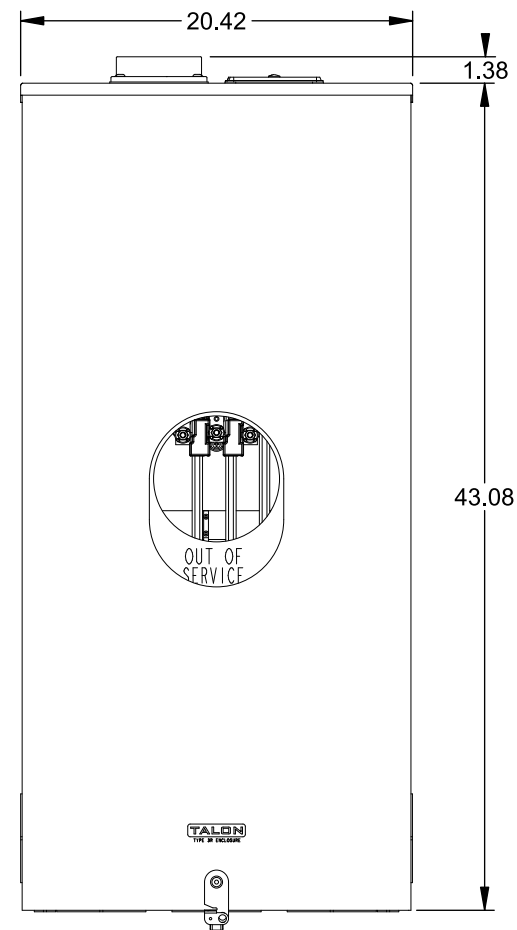

Catalog Number: 9817-9570

Features and Ratings

- Ringless Type Meter Socket
- 480A Continuous, 600A Max., 600V AC
- Outdoor Enclosure (NEMA Type 3R)
- Painted G90 Steel Enclosure
- 3 Phase, Commercial/Industrial Socket
- Meter Socket Type K-7T
- For Overhead & Underground Service
- Two Large Hub Openings, (1) Cover Plate and (1) 3-1/2" Hub Installed

(1) COVER PLATE INSTALLED
(1) TYPE HD (LARGE) 3-1/2" HUB INSTALLED

Accessories

CONDUIT HUBS (HD Type)	
TRADE SIZE	CATALOG No.
3 INCH	EC56856 or H56856-2
3-1/2 INCH	EC56857 or H56857-2
4 INCH	EC56858 or H56858-2
Hub Cover Plate	EC56933 or H56933S

CONNECTOR	PART No.	HEX DRIVE	WIRE SIZE	TORQUE
LINE*	56427-M	3/8"	(2)#2 - 500 kcmil	375 IN-LBS.
LOAD*	56732-M	3/8"	(2)#4 - 500 kcmil	375 IN-LBS.
NEUTRAL*	56732-M	3/8"	(2)#4 - 500 kcmil	375 IN-LBS.
LINE/LOAD/NEUT	68752-1	5/16"	(3)#6 - 250 kcmil	275 IN-LBS.
GROUND*	56734	5/16"	#6 - 250 kcmil	275 IN-LBS.

*Factory Installed

VIEW SHOWN WITH COVER REMOVED

© 2016 Copyright Siemens Industry, Inc.

TALON

Meter Socket

Description: **480A Cont, 4 Terminal, K-7T, 600V AC, Painted Steel Enclosure**

JEL 2/1/16 DO NOT SCALE DRAWING Dwg No: **9817-9570**