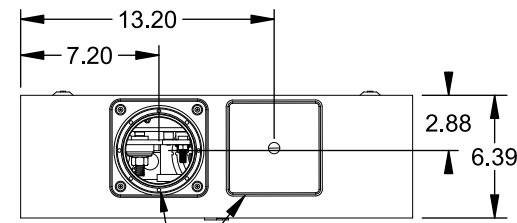

Catalog Number: 9817-9570

Features and Ratings

- Ringless Type Meter Socket
- 480A Continuous, 600A Max., 600V AC
- Outdoor Enclosure (NEMA Type 3R)
- Painted G90 Steel Enclosure
- 3 Phase, Commercial/Industrial Socket
- Meter Socket Type K-7T
- For Overhead & Underground Service
- Two Large Hub Openings, (1) Cover Plate and (1) 3-1/2" Hub Installed

(1) COVER PLATE INSTALLED
(1) TYPE HD (LARGE) 3-1/2" HUB INSTALLED

Accessories

CONDUIT HUBS (HD Type)	
TRADE SIZE	CATALOG No.
3 INCH	EC56856 or H56856-2
3-1/2 INCH	EC56857 or H56857-2
4 INCH	EC56858 or H56858-2
Hub Cover Plate	EC56933 or H56933S

CONNECTOR	PART No.	HEX DRIVE	WIRE SIZE	TORQUE
LINE*	56427-M	3/8"	(2)#2 - 500 kcmil	375 IN-LBS.
LOAD*	56732-M	3/8"	(2)#4 - 500 kcmil	375 IN-LBS.
NEUTRAL*	56732-M	3/8"	(2)#4 - 500 kcmil	375 IN-LBS.
LINE/LOAD/NEUT	68752-1	5/16"	(3)#6 - 250 kcmil	275 IN-LBS.
GROUND*	56734	5/16"	#6 - 250 kcmil	275 IN-LBS.

*Factory Installed

VIEW SHOWN WITH COVER REMOVED

© 2016 Copyright Siemens Industry, Inc.

TALON

Meter Socket

Description: **480A Cont, 4 Terminal, K-7T, 600V AC, Painted Steel Enclosure**

JEL 2/1/16 DO NOT SCALE DRAWING Dwg No: **9817-9570**