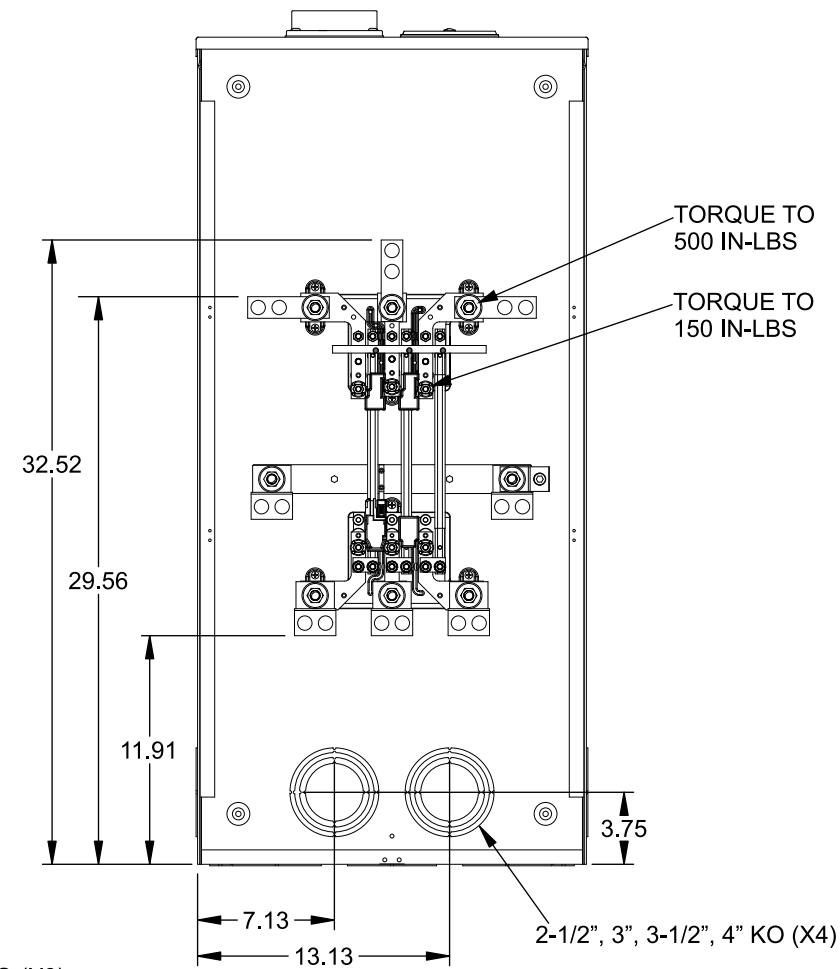

Catalog Number: 9817-9570

Features and Ratings

- Ringless Type Meter Socket
- 480A Continuous, 600A Max., 600V AC
- Outdoor Enclosure (NEMA Type 3R)
- Painted G90 Steel Enclosure
- 3 Phase, Commercial/Industrial Socket
- Meter Socket Type K-7T
- For Overhead & Underground Service
- Two Large Hub Openings, (1) Cover Plate and (1) 3-1/2" Hub Installed

(1) COVER PLATE INSTALLED
(1) TYPE HD (LARGE) 3-1/2" HUB INSTALLED

Accessories

CONDUIT HUBS (HD Type)	
TRADE SIZE	CATALOG No.
3 INCH	EC56856 or H56856-2
3-1/2 INCH	EC56857 or H56857-2
4 INCH	EC56858 or H56858-2
Hub Cover Plate	EC56933 or H56933S

CONNECTOR	PART No.	HEX DRIVE	WIRE SIZE	TORQUE
LINE*	56427-M	3/8"	(2)#2 - 500 kcmil	375 IN-LBS.
LOAD*	56732-M	3/8"	(2)#4 - 500 kcmil	375 IN-LBS.
NEUTRAL*	56732-M	3/8"	(2)#4 - 500 kcmil	375 IN-LBS.
LINE/LOAD/NEUT	68752-1	5/16"	(3)#6 - 250 kcmil	275 IN-LBS.
GROUND*	56734	5/16"	#6 - 250 kcmil	275 IN-LBS.

*Factory Installed

VIEW SHOWN WITH COVER REMOVED

© 2016 Copyright Siemens Industry, Inc.

TALON

Meter Socket

Description: **480A Cont, 4 Terminal, K-7T, 600V AC, Painted Steel Enclosure**

JEL 2/1/16 DO NOT SCALE DRAWING Dwg No: **9817-9570**