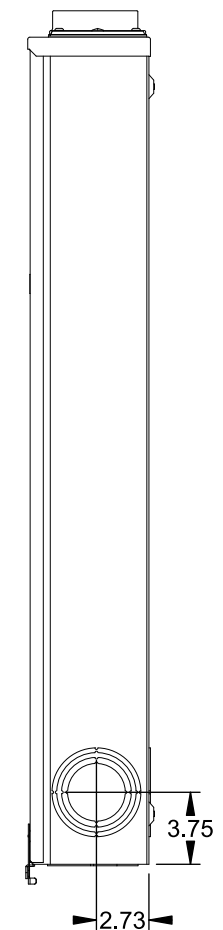

Catalog Number: 9817-9570

Features and Ratings

- Ringless Type Meter Socket
- 480A Continuous, 600A Max., 600V AC
- Outdoor Enclosure (NEMA Type 3R)
- Painted G90 Steel Enclosure
- 3 Phase, Commercial/Industrial Socket
- Meter Socket Type K-7T
- For Overhead & Underground Service
- Two Large Hub Openings, (1) Cover Plate and (1) 3-1/2" Hub Installed

(1) COVER PLATE INSTALLED
(1) TYPE HD (LARGE) 3-1/2" HUB INSTALLED

Accessories

CONDUIT HUBS (HD Type)	
TRADE SIZE	CATALOG No.
3 INCH	EC56856 or H56856-2
3-1/2 INCH	EC56857 or H56857-2
4 INCH	EC56858 or H56858-2
Hub Cover Plate	EC56933 or H56933S

CONNECTOR	PART No.	HEX DRIVE	WIRE SIZE	TORQUE
LINE*	56427-M	3/8"	(2)#2 - 500 kcmil	375 IN-LBS.
LOAD*	56732-M	3/8"	(2)#4 - 500 kcmil	375 IN-LBS.
NEUTRAL*	56732-M	3/8"	(2)#4 - 500 kcmil	375 IN-LBS.
LINE/LOAD/NEUT	68752-1	5/16"	(3)#6 - 250 kcmil	275 IN-LBS.
GROUND*	56734	5/16"	#6 - 250 kcmil	275 IN-LBS.

*Factory Installed

VIEW SHOWN WITH COVER REMOVED

© 2016 Copyright Siemens Industry, Inc.

TALON

Meter Socket

Description: **480A Cont, 4 Terminal, K-7T, 600V AC, Painted Steel Enclosure**

JEL 2/1/16 DO NOT SCALE DRAWING Dwg No: **9817-9570**