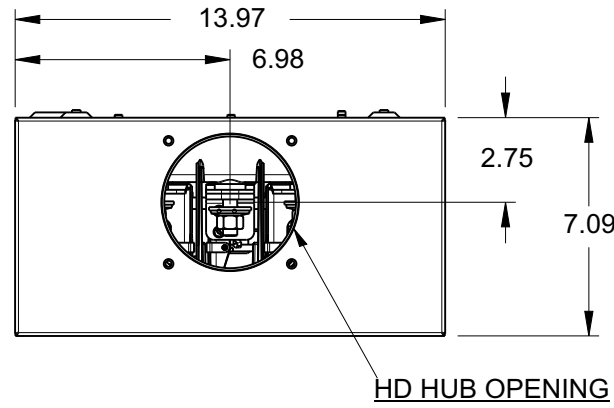

Catalog Number: 42007-01GP

Features and Ratings

- Ringless Type Meter Socket
- 320A Continuous, 400A Max.
- Outdoor Enclosure (NEMA Type 3R)
- Aluminum Enclosure
- 3 Phase, 4 Wire, 600V AC
- 7 Jaw
- HQ Clamp Jaw Lever Bypass Meter Socket
- For Overhead or Underground Service
- HD Hub Opening
- One Ground Lugs
- 7/8" Barrel Lock Provision

Cat No: EC56856 (3")

Cat No: EC56857 (3.50")

Cat No: EC56858 (4")

HD COVERPLATE

Cat No: H56933

HD COVERPLATE

Cat No: EC56933S

Lugs, Wire Sizes and Torques

LOCATION	PART NO.	HEX DRIVE SIZE	WIRE SIZE	TORQUE
LINE	H60162	1/2"	#4 AWG-600 kcmil (2)#1/0 AWG-250 kcmil	500 LB-IN
LINE	H56476	1/2"	#3/0 AWG-800 kcmil	500 LB-IN
LINE	H56732	5/16"	(2)#4 AWG-350 kcmil	275 LB-IN
LOAD	H60162	1/2"	#4 AWG-600 kcmil (2)#1/0 AWG-250 kcmil	500 LB-IN
LOAD	H56476	1/2"	#3/0 AWG-800 kcmil	500 LB-IN
LOAD	H56732	5/16"	(2)#6 AWG-350 kcmil	275 LB-IN
NEUTRAL	H60162	1/2"	#4 AWG-600 kcmil (2)#1/0 AWG-250 kcmil	500 LB-IN
NEUTRAL	H56476	1/2"	#3/0 AWG-800 kcmil	500 LB-IN
NEUTRAL	H56732	5/16"	(2)#6 AWG-350 kcmil	275 LB-IN
GROUND*	67554A		#14 - 2/0 AWG	50 LB-IN

* indicates factory installed connectors

TALON
Meter Socket

Description:
**320A Cont, 7 Jaw, HQ7D, 600V AC,
Aluminum Enclosure**