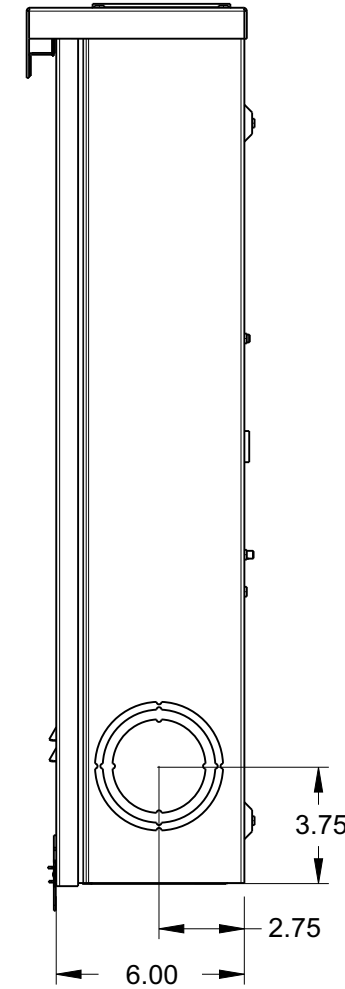

Catalog Number: 42007-01GP

Features and Ratings

- Ringless Type Meter Socket
- 320A Continuous, 400A Max.
- Outdoor Enclosure (NEMA Type 3R)
- Aluminum Enclosure
- 3 Phase, 4 Wire, 600V AC
- 7 Jaw
- HQ Clamp Jaw Lever Bypass Meter Socket
- For Overhead or Underground Service
- HD Hub Opening
- One Ground Lugs
- 7/8" Barrel Lock Provision

Accessories

Meter Opening Cover Plate

Cat No: H39968

HD CONDUIT HUB KITS

Cat No: H56856-2 (3")

Cat No: H56857-2 (3.50")

Cat No: H56858-2 (4")

HD CONDUIT HUB KITS

LOCATION	PART NO.	HEX DRIVE SIZE	WIRE SIZE	TORQUE
LINE	H60162	1/2"	#4 AWG-600 kcmil (2)#1/0 AWG-250 kcmil	500 LB-IN
LINE	H56476	1/2"	#3/0 AWG-800 kcmil	500 LB-IN
LINE	H56732	5/16"	(2)#4 AWG-350 kcmil	275 LB-IN
LOAD	H60162	1/2"	#4 AWG-600 kcmil (2)#1/0 AWG-250 kcmil	500 LB-IN
LOAD	H56476	1/2"	#3/0 AWG-800 kcmil	500 LB-IN
LOAD	H56732	5/16"	(2)#6 AWG-350 kcmil	275 LB-IN
NEUTRAL	H60162	1/2"	#4 AWG-600 kcmil (2)#1/0 AWG-250 kcmil	500 LB-IN
NEUTRAL	H56476	1/2"	#3/0 AWG-800 kcmil	500 LB-IN
NEUTRAL	H56732	5/16"	(2)#6 AWG-350 kcmil	275 LB-IN
GROUND*	67554A		#14 - 2/0 AWG	50 LB-IN

* indicates factory installed connectors

TALON
Meter Socket

Description:
**320A Cont, 7 Jaw, HQ7D, 600V AC,
Aluminum Enclosure**