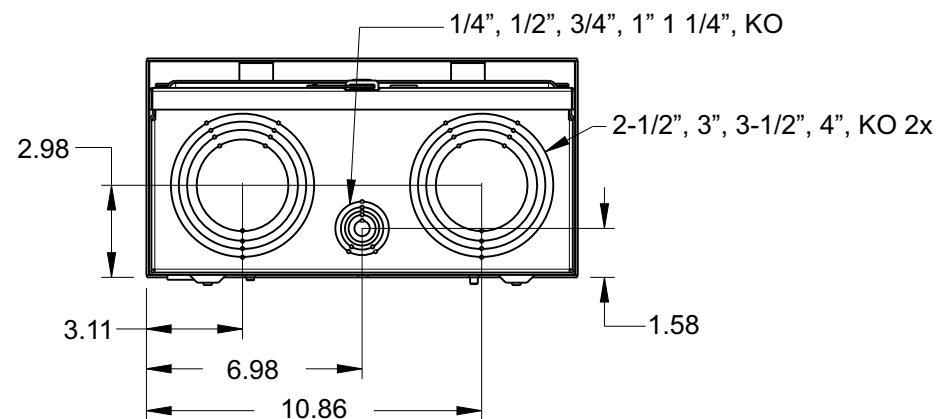

Catalog Number: 42007-01GP

Features and Ratings

- Ringless Type Meter Socket
- 320A Continuous, 400A Max.
- Outdoor Enclosure (NEMA Type 3R)
- Aluminum Enclosure
- 3 Phase, 4 Wire, 600V AC
- 7 Jaw
- HQ Clamp Jaw Lever Bypass Meter Socket
- For Overhead or Underground Service
- HD Hub Opening
- One Ground Lugs
- 7/8" Barrel Lock Provision

Cat No: EC56856 (3")

Cat No: EC56857 (3.50")

Cat No: EC56858 (4")

HD COVERPLATE

Cat No: H56933

HD COVERPLATE

Cat No: EC56933S

Lugs, Wire Sizes and Torques

LOCATION	PART NO.	HEX DRIVE SIZE	WIRE SIZE	TORQUE
LINE	H60162	1/2"	#4 AWG-600 kcmil (2)#1/0 AWG-250 kcmil	500 LB-IN
LINE	H56476	1/2"	#3/0 AWG-800 kcmil	500 LB-IN
LINE	H56732	5/16"	(2)#4 AWG-350 kcmil	275 LB-IN
LOAD	H60162	1/2"	#4 AWG-600 kcmil (2)#1/0 AWG-250 kcmil	500 LB-IN
LOAD	H56476	1/2"	#3/0 AWG-800 kcmil	500 LB-IN
LOAD	H56732	5/16"	(2)#6 AWG-350 kcmil	275 LB-IN
NEUTRAL	H60162	1/2"	#4 AWG-600 kcmil (2)#1/0 AWG-250 kcmil	500 LB-IN
NEUTRAL	H56476	1/2"	#3/0 AWG-800 kcmil	500 LB-IN
NEUTRAL	H56732	5/16"	(2)#6 AWG-350 kcmil	275 LB-IN
GROUND*	67554A		#14 - 2/0 AWG	50 LB-IN

* indicates factory installed connectors

TALON
Meter Socket

Description:
**320A Cont, 7 Jaw, HQ7D, 600V AC,
Aluminum Enclosure**