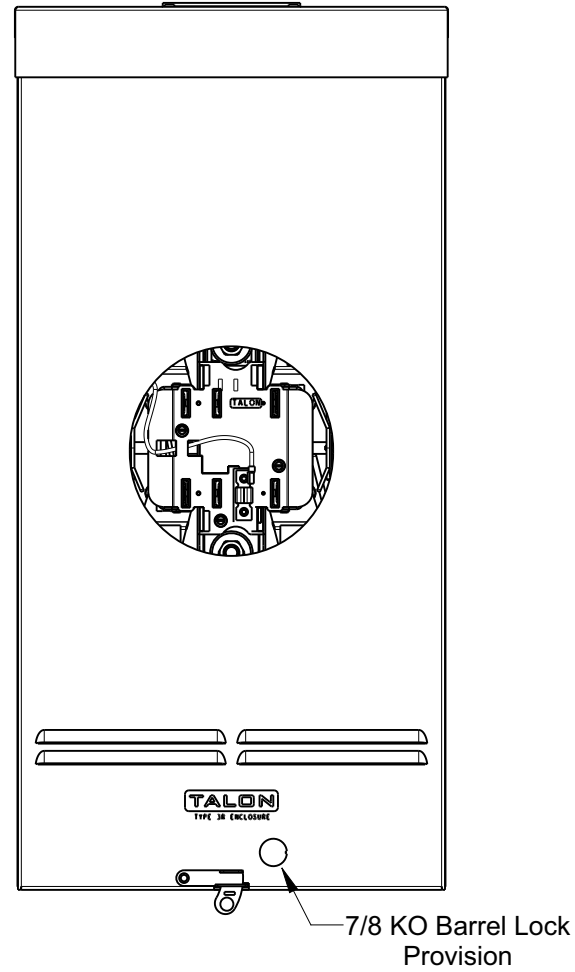

Catalog Number: 42007-01GP

Features and Ratings

- Ringless Type Meter Socket
- 320A Continuous, 400A Max.
- Outdoor Enclosure (NEMA Type 3R)
- Aluminum Enclosure
- 3 Phase, 4 Wire, 600V AC
- 7 Jaw
- HQ Clamp Jaw Lever Bypass Meter Socket
- For Overhead or Underground Service
- HD Hub Opening
- One Ground Lugs
- 7/8" Barrel Lock Provision

Cat No: EC56856 (3")

Cat No: EC56857 (3.50")

Cat No: EC56858 (4")

HD COVERPLATE

Cat No: H56933

HD COVERPLATE

Cat No: EC56933S

Lugs, Wire Sizes and Torques

LOCATION	PART NO.	HEX DRIVE SIZE	WIRE SIZE	TORQUE
LINE	H60162	1/2"	#4 AWG-600 kcmil (2)#1/0 AWG-250 kcmil	500 LB-IN
LINE	H56476	1/2"	#3/0 AWG-800 kcmil	500 LB-IN
LINE	H56732	5/16"	(2)#4 AWG-350 kcmil	275 LB-IN
LOAD	H60162	1/2"	#4 AWG-600 kcmil (2)#1/0 AWG-250 kcmil	500 LB-IN
LOAD	H56476	1/2"	#3/0 AWG-800 kcmil	500 LB-IN
LOAD	H56732	5/16"	(2)#6 AWG-350 kcmil	275 LB-IN
NEUTRAL	H60162	1/2"	#4 AWG-600 kcmil (2)#1/0 AWG-250 kcmil	500 LB-IN
NEUTRAL	H56476	1/2"	#3/0 AWG-800 kcmil	500 LB-IN
NEUTRAL	H56732	5/16"	(2)#6 AWG-350 kcmil	275 LB-IN
GROUND*	67554A		#14 - 2/0 AWG	50 LB-IN

* indicates factory installed connectors

TALON
Meter Socket

Description:
**320A Cont, 7 Jaw, HQ7D, 600V AC,
Aluminum Enclosure**