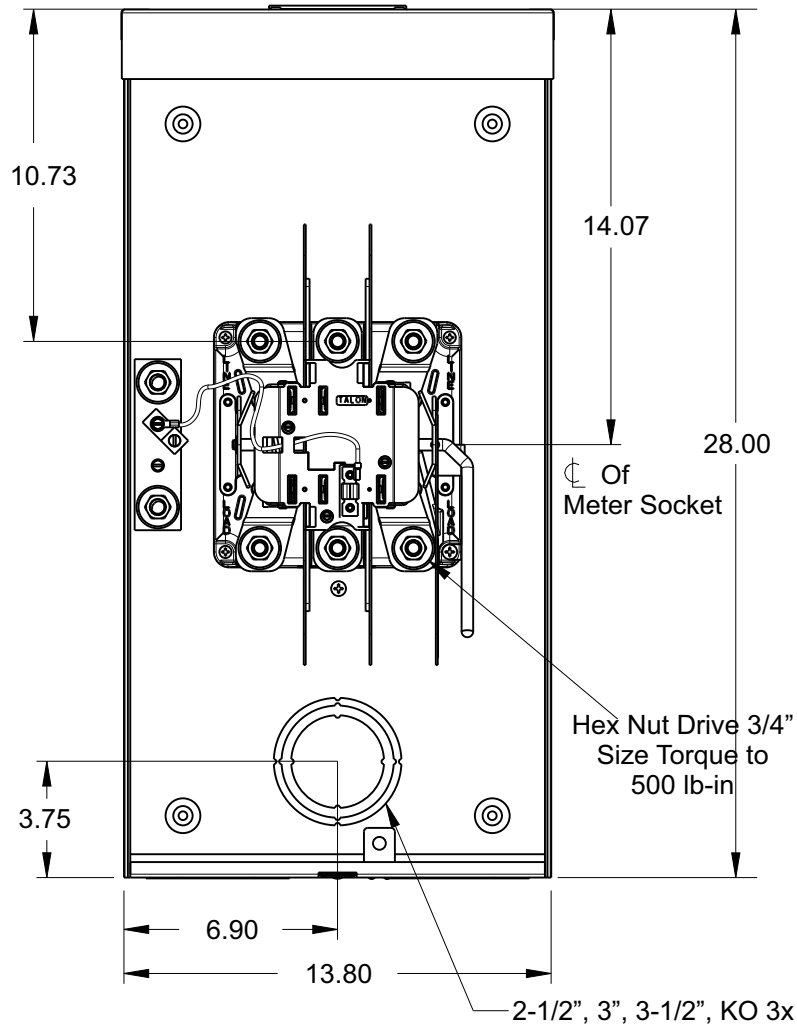

Catalog Number: 42007-01GP

Features and Ratings

- Ringless Type Meter Socket
- 320A Continuous, 400A Max.
- Outdoor Enclosure (NEMA Type 3R)
- Aluminum Enclosure
- 3 Phase, 4 Wire, 600V AC
- 7 Jaw
- HQ Clamp Jaw Lever Bypass Meter Socket
- For Overhead or Underground Service
- HD Hub Opening
- One Ground Lugs
- 7/8" Barrel Lock Provision

Cat No: EC56856 (3")

Cat No: EC56857 (3.50")

Cat No: EC56858 (4")

HD COVERPLATE

Cat No: H56933

HD COVERPLATE

Cat No: EC56933S

Lugs, Wire Sizes and Torques

LOCATION	PART NO.	HEX DRIVE SIZE	WIRE SIZE	TORQUE
LINE	H60162	1/2"	#4 AWG-600 kcmil (2)#1/0 AWG-250 kcmil	500 LB-IN
LINE	H56476	1/2"	#3/0 AWG-800 kcmil	500 LB-IN
LINE	H56732	5/16"	(2)#4 AWG-350 kcmil	275 LB-IN
LOAD	H60162	1/2"	#4 AWG-600 kcmil (2)#1/0 AWG-250 kcmil	500 LB-IN
LOAD	H56476	1/2"	#3/0 AWG-800 kcmil	500 LB-IN
LOAD	H56732	5/16"	(2)#6 AWG-350 kcmil	275 LB-IN
NEUTRAL	H60162	1/2"	#4 AWG-600 kcmil (2)#1/0 AWG-250 kcmil	500 LB-IN
NEUTRAL	H56476	1/2"	#3/0 AWG-800 kcmil	500 LB-IN
NEUTRAL	H56732	5/16"	(2)#6 AWG-350 kcmil	275 LB-IN
GROUND*	67554A		#14 - 2/0 AWG	50 LB-IN

* indicates factory installed connectors

TALON
Meter Socket

Description:
**320A Cont, 7 Jaw, HQ7D, 600V AC,
Aluminum Enclosure**