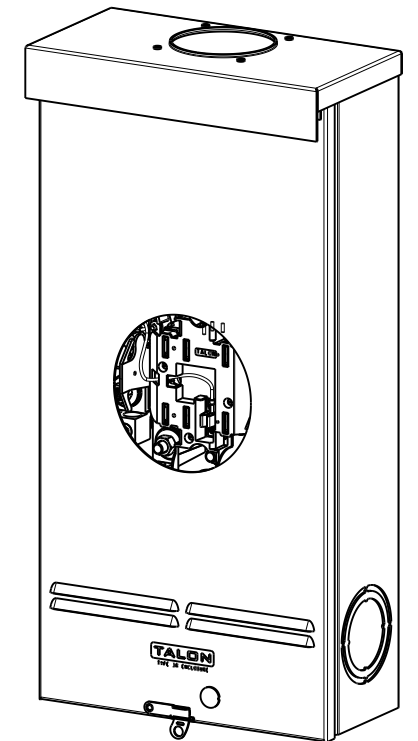

Catalog Number: 42007-01GP

Features and Ratings

- Ringless Type Meter Socket
- 320A Continuous, 400A Max.
- Outdoor Enclosure (NEMA Type 3R)
- Aluminum Enclosure
- 3 Phase, 4 Wire, 600V AC
- 7 Jaw
- HQ Clamp Jaw Lever Bypass Meter Socket
- For Overhead or Underground Service
- HD Hub Opening
- One Ground Lugs
- 7/8" Barrel Lock Provision

Accessories

Meter Opening Cover Plate

Cat No: H39968

HD CONDUIT HUB KITS

Cat No: H56856-2 (3")

Cat No: H56857-2 (3.50")

Cat No: H56858-2 (4")

HD CONDUIT HUB KITS

Cat No: EC56856 (3")

Cat No: EC56857 (3.50")

Cat No: EC56858 (4")

HD COVERPLATE

Cat No: H56933

HD COVERPLATE

Cat No: EC56933S

Lugs, Wire Sizes and Torques

* indicates factory installed connectors

TALON
Meter Socket

Description:
**320A Cont, 7 Jaw, HQ7D, 600V AC,
Aluminum Enclosure**