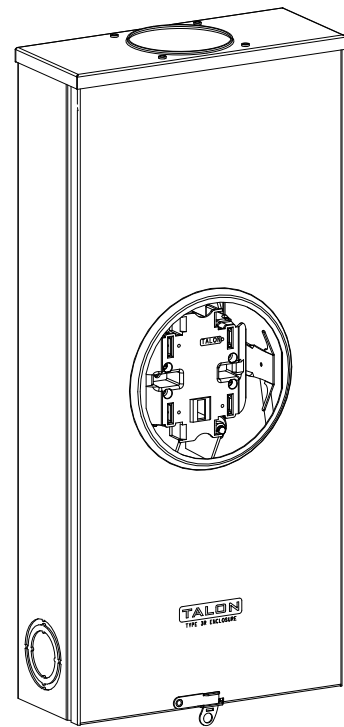

## Features and Ratings

- Ringless Type Meter Socket
- 320A Continuous, 400A Max., 600V AC
- Outdoor Enclosure (NEMA Type 3R)
- Painted G90 Steel Enclosure
- 1 Phase, 3 Wire, Commercial Socket
- 4 Jaw Meter Socket
- Meter Socket Type HQ-4SU
- For Overhead & Underground Service
- HD Type Hub Opening
- Lever Bypass

## Accessories

CONDUIT HUBS (HD Type)	
TRADE SIZE	CATALOG No.
3 INCH	EC56856 or H56856-2
3-1/2 INCH	EC56857 or H56857-2
4 INCH	EC56858 or H56858-2
Hub Cover Plate	EC56933 or H56933S

Meter Opening Cover Plate  
 Cat No: H659-0162  
 5th Jaw Kit  
 Cat. No: EC35815-2

## Connectors, Wire Sizes and Torques

CONNECTOR	PART No.	WIRE SIZE	HEX DRIVE	TORQUE
LINE/LOAD/NEUTRAL	58022	#6 - 250 kcmil	5/16"	275 IN-LBS.
GROUND	67554A	#14 - 2/0 AWG	..	50 IN-LBS.

VIEW SHOWN WITH COVER REMOVED

© 2016 Copyright Siemens Industry, Inc.

**TALON**

**Meter Socket**

Description: **320A Cont, 4 Jaw, HQ-4SU, 600V AC, Painted Steel Enclosure**

JEL 3/18/16 | DO NOT SCALE DRAWING | Dwg No: **47604-01FL**