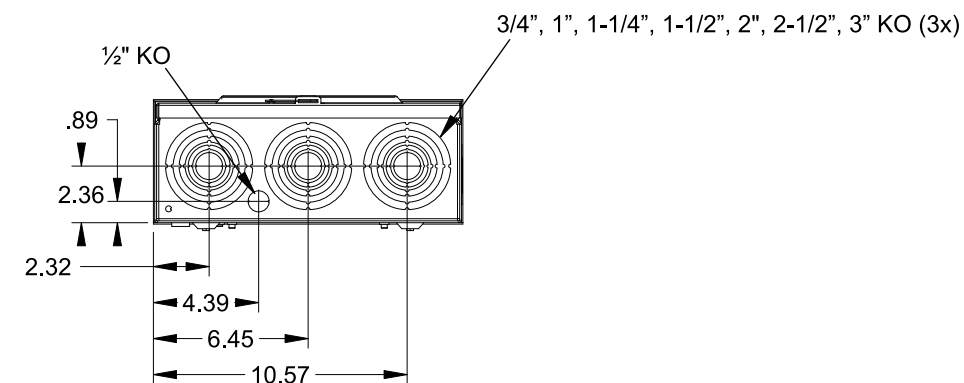

## Accessories

CONDUIT HUBS (HD Type)	
TRADE SIZE	CATALOG No.
3 INCH	EC56856 or H56856-2
3-1/2 INCH	EC56857 or H56857-2
4 INCH	EC56858 or H56858-2
Hub Cover Plate	EC56933 or H56933S

Meter Opening Cover Plate  
 Cat No: H659-0162  
 5th Jaw Kit  
 Cat. No: EC35815-2

## Connectors, Wire Sizes and Torques

CONNECTOR	PART No.	WIRE SIZE	HEX DRIVE	TORQUE
LINE/LOAD/NEUTRAL	58022	#6 - 250 kcmil	5/16"	275 IN-LBS.
GROUND	67554A	#14 - 2/0 AWG	..	50 IN-LBS.

VIEW SHOWN WITH COVER REMOVED