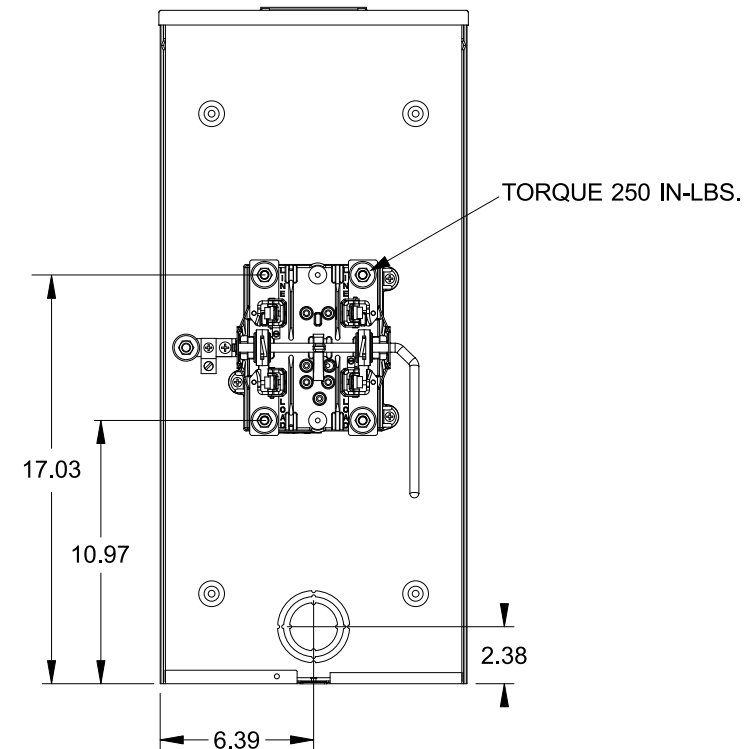

## Accessories

CONDUIT HUBS (HD Type)	
TRADE SIZE	CATALOG No.
3 INCH	EC56856 or H56856-2
3-1/2 INCH	EC56857 or H56857-2
4 INCH	EC56858 or H56858-2
Hub Cover Plate	EC56933 or H56933S

Meter Opening Cover Plate  
 Cat No: H659-0162  
 5th Jaw Kit  
 Cat. No: EC35815-2

## Connectors, Wire Sizes and Torques

CONNECTOR	PART No.	WIRE SIZE	HEX DRIVE	TORQUE
LINE/LOAD/NEUTRAL	58022	#6 - 250 kcmil	5/16"	275 IN-LBS.
GROUND	67554A	#14 - 2/0 AWG	..	50 IN-LBS.

VIEW SHOWN WITH COVER REMOVED

© 2016 Copyright Siemens Industry, Inc.

**TALON**

**Meter Socket**

Description: **320A Cont, 4 Jaw, HQ-4SU, 600V AC, Painted Steel Enclosure**

JEL 3/18/16 | DO NOT SCALE DRAWING | Dwg No: **47604-01FL**