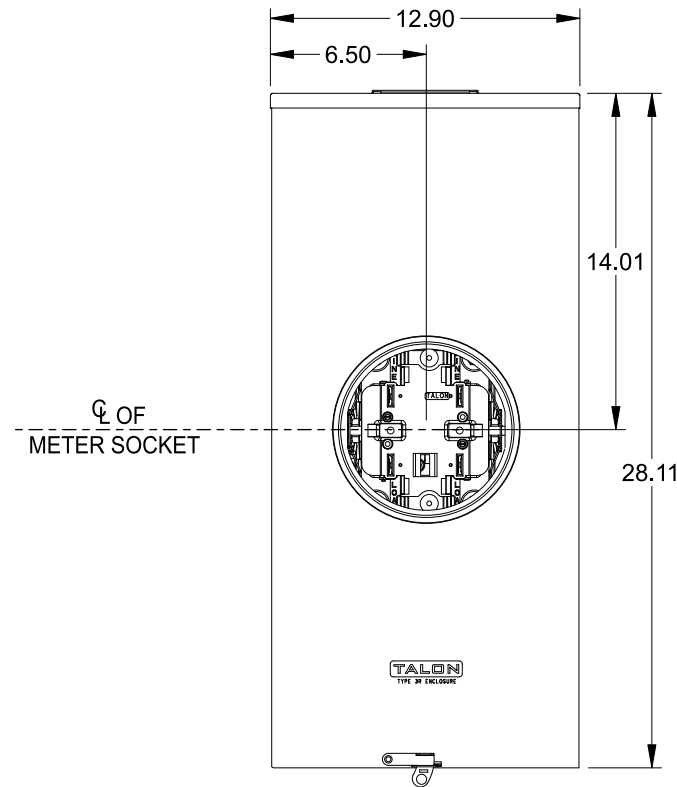

## Accessories

CONDUIT HUBS (HD Type)	
TRADE SIZE	CATALOG No.
3 INCH	EC56856 or H56856-2
3-1/2 INCH	EC56857 or H56857-2
4 INCH	EC56858 or H56858-2
Hub Cover Plate	EC56933 or H56933S

Meter Opening Cover Plate  
 Cat No: H659-0162  
 5th Jaw Kit  
 Cat. No: EC35815-2

## Connectors, Wire Sizes and Torques

CONNECTOR	PART No.	WIRE SIZE	HEX DRIVE	TORQUE
LINE/LOAD/NEUTRAL	58022	#6 - 250 kcmil	5/16"	275 IN-LBS.
GROUND	67554A	#14 - 2/0 AWG	..	50 IN-LBS.

VIEW SHOWN WITH COVER REMOVED

© 2016 Copyright Siemens Industry, Inc.

**TALON**

**Meter Socket**

Description: **320A Cont, 4 Jaw, HQ-4SU, 600V AC, Painted Steel Enclosure**

JEL 3/18/16 | DO NOT SCALE DRAWING | Dwg No: **47604-01FL**