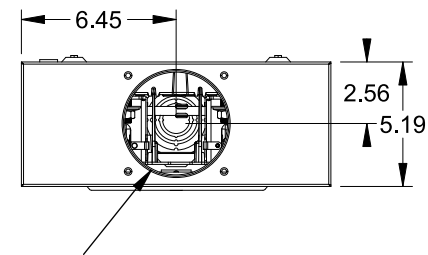

## Features and Ratings

- Ringless Type Meter Socket
- 320A Continuous, 400A Max., 600V AC
- Outdoor Enclosure (NEMA Type 3R)
- Painted G90 Steel Enclosure
- 1 Phase, 3 Wire, Commercial Socket
- 4 Jaw Meter Socket
- Meter Socket Type HQ-4SU
- For Overhead & Underground Service
- HD Type Hub Opening
- Lever Bypass

## Accessories

CONDUIT HUBS (HD Type)	
TRADE SIZE	CATALOG No.
3 INCH	EC56856 or H56856-2
3-1/2 INCH	EC56857 or H56857-2
4 INCH	EC56858 or H56858-2
Hub Cover Plate	EC56933 or H56933S

Meter Opening Cover Plate  
 Cat No: H659-0162  
 5th Jaw Kit  
 Cat. No: EC35815-2

## Connectors, Wire Sizes and Torques

CONNECTOR	PART No.	WIRE SIZE	HEX DRIVE	TORQUE
LINE/LOAD/NEUTRAL	58022	#6 - 250 kcmil	5/16"	275 IN-LBS.
GROUND	67554A	#14 - 2/0 AWG	..	50 IN-LBS.

VIEW SHOWN WITH COVER REMOVED

© 2016 Copyright Siemens Industry, Inc.

**TALON**

**Meter Socket**

Description: **320A Cont, 4 Jaw, HQ-4SU, 600V AC, Painted Steel Enclosure**

JEL 3/18/16 | DO NOT SCALE DRAWING | Dwg No: **47604-01FL**