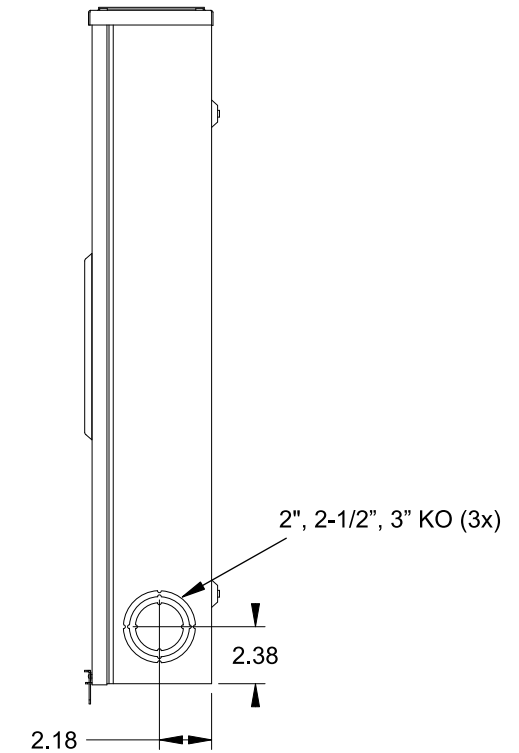

## Accessories

CONDUIT HUBS (HD Type)	
TRADE SIZE	CATALOG No.
3 INCH	EC56856 or H56856-2
3-1/2 INCH	EC56857 or H56857-2
4 INCH	EC56858 or H56858-2
Hub Cover Plate	EC56933 or H56933S

Meter Opening Cover Plate  
 Cat No: H659-0162  
 5th Jaw Kit  
 Cat. No: EC35815-2

## Connectors, Wire Sizes and Torques

CONNECTOR	PART No.	WIRE SIZE	HEX DRIVE	TORQUE
LINE/LOAD/NEUTRAL	58022	#6 - 250 kcmil	5/16"	275 IN-LBS.
GROUND	67554A	#14 - 2/0 AWG	..	50 IN-LBS.

VIEW SHOWN WITH COVER REMOVED

© 2016 Copyright Siemens Industry, Inc.

**TALON**

**Meter Socket**

Description: **320A Cont, 4 Jaw, HQ-4SU, 600V AC, Painted Steel Enclosure**

JEL 3/18/16 | DO NOT SCALE DRAWING | Dwg No: **47604-01FL**