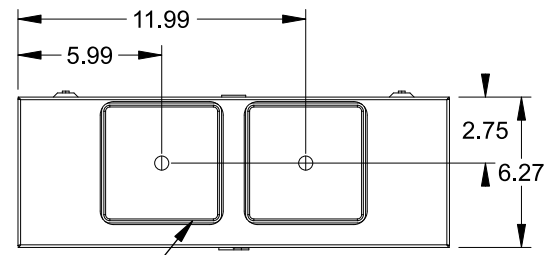

**Catalog Number: 9810-9546**

**Features and Ratings**

- Ringless Type Meter Socket
- 480A Continuous, 600A Max., 300V AC
- Outdoor Enclosure (NEMA Type 3R)
- Painted G90 Steel Enclosure
- 1 Phase, 3-Wire
- Meter Socket Type K-4UT
- For Overhead & Underground Service
- HD Type Hub Openings, 2 Cover Plates Installed

(2) TYPE HD (LARGE) HUB OPENING COVER PLATES INSTALLED

**Accessories**

CONDUIT HUBS (HD Type)	
TRADE SIZE	CATALOG No.
3 INCH	EC56856 or H56856-2
3-1/2 INCH	EC56857 or H56857-2
4 INCH	EC56858 or H56858-2
Hub Cover Plate	EC56933 or H56933S

K4 Lexan Shield Cat No: 5007400-K  
 K4 Manual Bypass Cat No: H56495  
 Blank Sliding Cover  
 Steel - Cat. No: HA-300529-3  
 Aluminum - Cat. No: HA-300529-4

**Connectors, Wire Sizes and Torques**

CONNECTOR	PART No.	WIRE SIZE	HEX DRIVE	TORQUE
LINE	56427	(2) #6 - 350 kcmil	5/16"	275 IN-LBS.
LOAD	56425	(2) #6 - 350 kcmil	5/16"	275 IN-LBS.
NEUTRAL	56426	(4) #6 - 350 kcmil	5/16"	275 IN-LBS.
GROUND	56734	#6 - 250 kcmil	5/16"	275 IN-LBS.

VIEW SHOWN WITH COVER REMOVED

© 2016 Copyright Siemens Industry, Inc.

**TALON**  
**Meter Socket**

Description: **480A Cont, 4 Terminal, K-4UT, 300V AC, Painted Steel Enclosure**

JEL 3/18/16 DO NOT SCALE DRAWING Dwg No: **9810-9546**