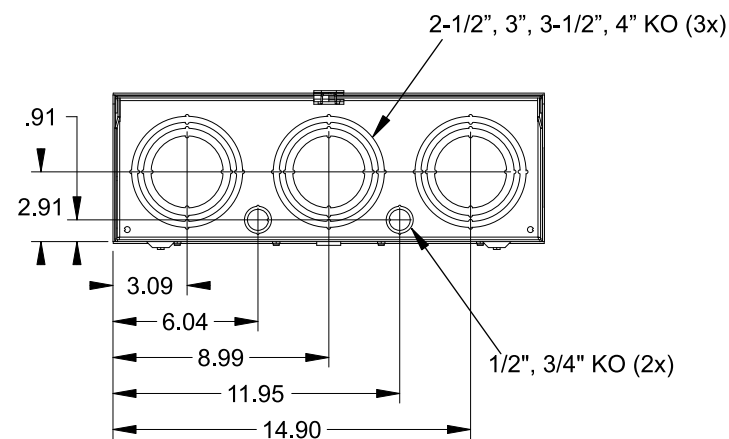

**Catalog Number: 9810-9546**

**Features and Ratings**

- Ringless Type Meter Socket
- 480A Continuous, 600A Max., 300V AC
- Outdoor Enclosure (NEMA Type 3R)
- Painted G90 Steel Enclosure
- 1 Phase, 3-Wire
- Meter Socket Type K-4UT
- For Overhead & Underground Service
- HD Type Hub Openings, 2 Cover Plates Installed

(2) TYPE HD (LARGE) HUB OPENING COVER PLATES INSTALLED

**Accessories**

CONDUIT HUBS (HD Type)	
TRADE SIZE	CATALOG No.
3 INCH	EC56856 or H56856-2
3-1/2 INCH	EC56857 or H56857-2
4 INCH	EC56858 or H56858-2
Hub Cover Plate	EC56933 or H56933S

K4 Lexan Shield Cat No: 5007400-K  
 K4 Manual Bypass Cat No: H56495  
 Blank Sliding Cover  
 Steel - Cat. No: HA-300529-3  
 Aluminum - Cat. No: HA-300529-4

**Connectors, Wire Sizes and Torques**

CONNECTOR	PART No.	WIRE SIZE	HEX DRIVE	TORQUE
LINE	56427	(2) #6 - 350 kcmil	5/16"	275 IN-LBS.
LOAD	56425	(2) #6 - 350 kcmil	5/16"	275 IN-LBS.
NEUTRAL	56426	(4) #6 - 350 kcmil	5/16"	275 IN-LBS.
GROUND	56734	#6 - 250 kcmil	5/16"	275 IN-LBS.

VIEW SHOWN WITH COVER REMOVED

© 2016 Copyright Siemens Industry, Inc.

**TALON**  
**Meter Socket**

Description: **480A Cont, 4 Terminal, K-4UT, 300V AC, Painted Steel Enclosure**

JEL 3/18/16 DO NOT SCALE DRAWING Dwg No: **9810-9546**