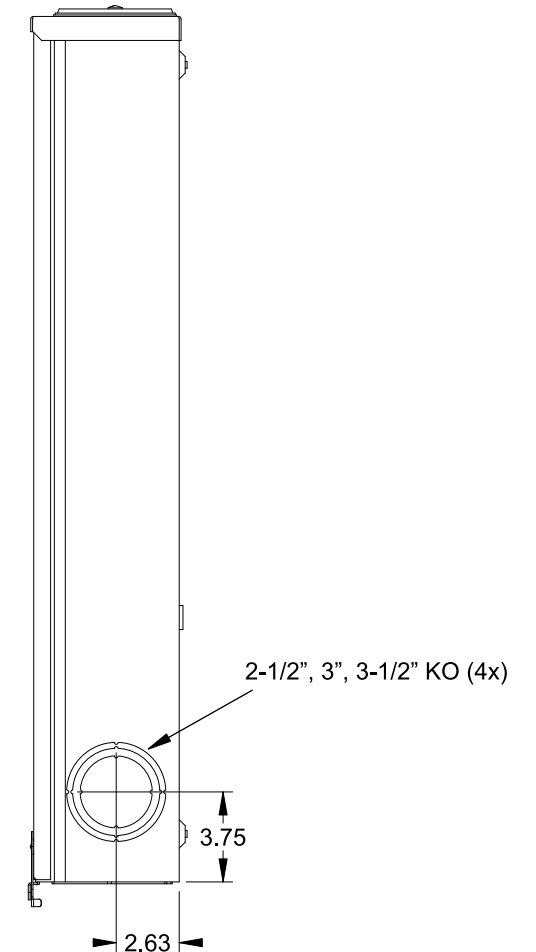

**Catalog Number: 9810-9546**

**Features and Ratings**

- Ringless Type Meter Socket
- 480A Continuous, 600A Max., 300V AC
- Outdoor Enclosure (NEMA Type 3R)
- Painted G90 Steel Enclosure
- 1 Phase, 3-Wire
- Meter Socket Type K-4UT
- For Overhead & Underground Service
- HD Type Hub Openings, 2 Cover Plates Installed

(2) TYPE HD (LARGE) HUB OPENING COVER PLATES INSTALLED

**Accessories**

CONDUIT HUBS (HD Type)	
TRADE SIZE	CATALOG No.
3 INCH	EC56856 or H56856-2
3-1/2 INCH	EC56857 or H56857-2
4 INCH	EC56858 or H56858-2
Hub Cover Plate	EC56933 or H56933S

K4 Lexan Shield Cat No: 5007400-K  
 K4 Manual Bypass Cat No: H56495  
 Blank Sliding Cover  
 Steel - Cat. No: HA-300529-3  
 Aluminum - Cat. No: HA-300529-4

**Connectors, Wire Sizes and Torques**

CONNECTOR	PART No.	WIRE SIZE	HEX DRIVE	TORQUE
LINE	56427	(2) #6 - 350 kcmil	5/16"	275 IN-LBS.
LOAD	56425	(2) #6 - 350 kcmil	5/16"	275 IN-LBS.
NEUTRAL	56426	(4) #6 - 350 kcmil	5/16"	275 IN-LBS.
GROUND	56734	#6 - 250 kcmil	5/16"	275 IN-LBS.

VIEW SHOWN WITH COVER REMOVED

© 2016 Copyright Siemens Industry, Inc.

**TALON**  
**Meter Socket**

Description: **480A Cont, 4 Terminal, K-4UT, 300V AC, Painted Steel Enclosure**

JEL 3/18/16 DO NOT SCALE DRAWING Dwg No: **9810-9546**