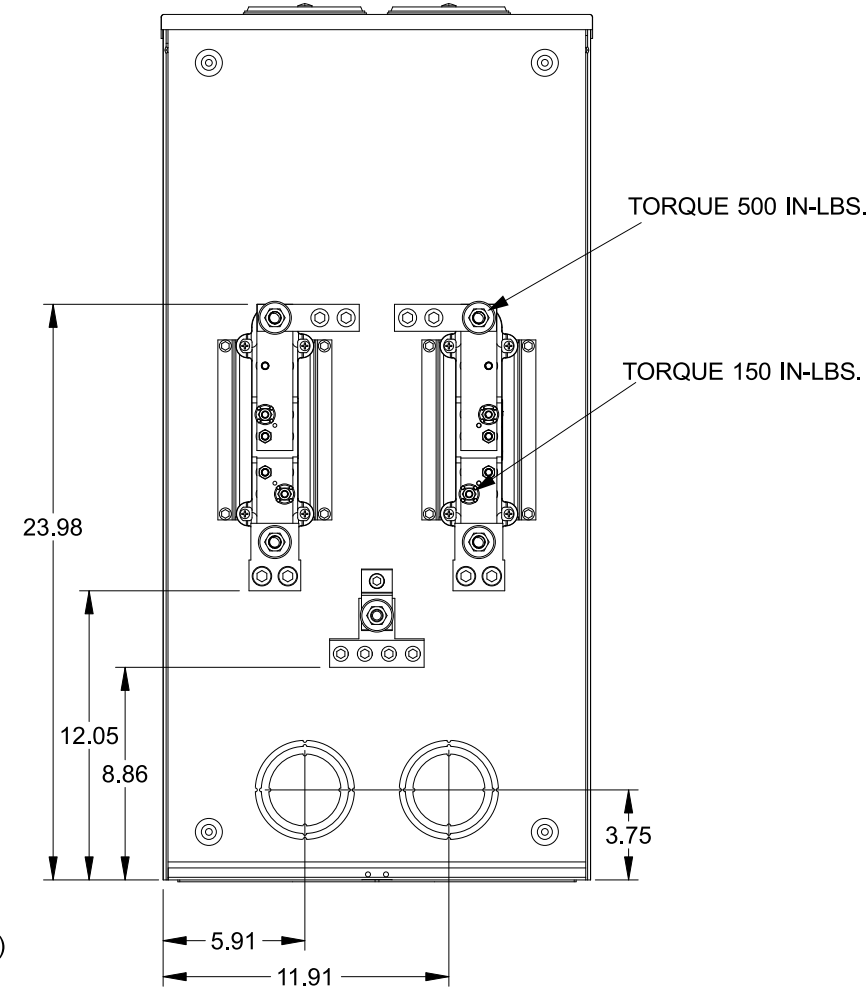

**Catalog Number: 9810-9546**

**Features and Ratings**

- Ringless Type Meter Socket
- 480A Continuous, 600A Max., 300V AC
- Outdoor Enclosure (NEMA Type 3R)
- Painted G90 Steel Enclosure
- 1 Phase, 3-Wire
- Meter Socket Type K-4UT
- For Overhead & Underground Service
- HD Type Hub Openings, 2 Cover Plates Installed

(2) TYPE HD (LARGE) HUB OPENING COVER PLATES INSTALLED

**Accessories**

CONDUIT HUBS (HD Type)	
TRADE SIZE	CATALOG No.
3 INCH	EC56856 or H56856-2
3-1/2 INCH	EC56857 or H56857-2
4 INCH	EC56858 or H56858-2
Hub Cover Plate	EC56933 or H56933S

K4 Lexan Shield Cat No: 5007400-K  
 K4 Manual Bypass Cat No: H56495  
 Blank Sliding Cover  
 Steel - Cat. No: HA-300529-3  
 Aluminum - Cat. No: HA-300529-4

**Connectors, Wire Sizes and Torques**

CONNECTOR	PART No.	WIRE SIZE	HEX DRIVE	TORQUE
LINE	56427	(2) #6 - 350 kcmil	5/16"	275 IN-LBS.
LOAD	56425	(2) #6 - 350 kcmil	5/16"	275 IN-LBS.
NEUTRAL	56426	(4) #6 - 350 kcmil	5/16"	275 IN-LBS.
GROUND	56734	#6 - 250 kcmil	5/16"	275 IN-LBS.

VIEW SHOWN WITH COVER REMOVED

© 2016 Copyright Siemens Industry, Inc.

**TALON**  
**Meter Socket**

Description: **480A Cont, 4 Terminal, K-4UT, 300V AC, Painted Steel Enclosure**

JEL 3/18/16 DO NOT SCALE DRAWING Dwg No: **9810-9546**