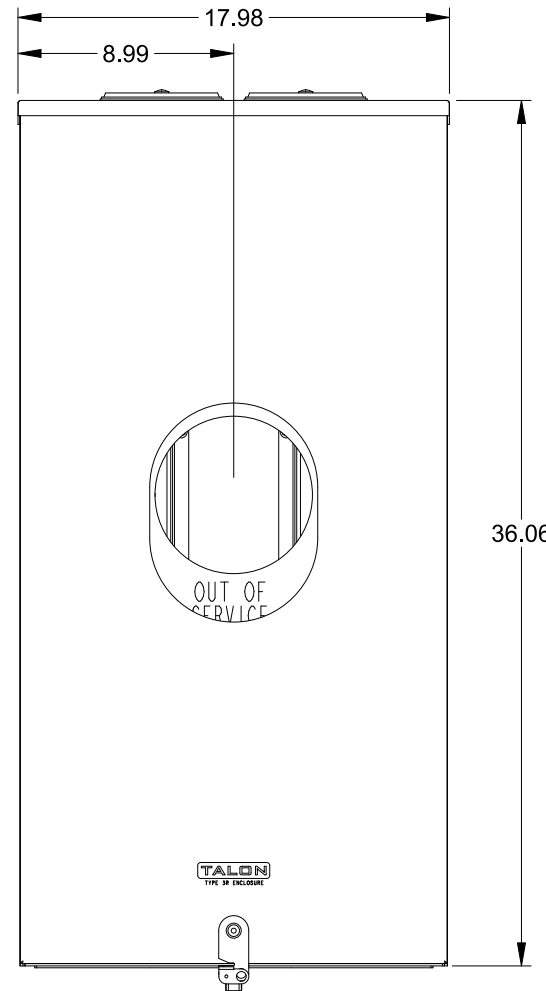

**Catalog Number: 9810-9546**

**Features and Ratings**

- Ringless Type Meter Socket
- 480A Continuous, 600A Max., 300V AC
- Outdoor Enclosure (NEMA Type 3R)
- Painted G90 Steel Enclosure
- 1 Phase, 3-Wire
- Meter Socket Type K-4UT
- For Overhead & Underground Service
- HD Type Hub Openings, 2 Cover Plates Installed

(2) TYPE HD (LARGE) HUB OPENING COVER PLATES INSTALLED

**Accessories**

CONDUIT HUBS (HD Type)	
TRADE SIZE	CATALOG No.
3 INCH	EC56856 or H56856-2
3-1/2 INCH	EC56857 or H56857-2
4 INCH	EC56858 or H56858-2
Hub Cover Plate	EC56933 or H56933S

K4 Lexan Shield Cat No: 5007400-K  
 K4 Manual Bypass Cat No: H56495  
 Blank Sliding Cover  
 Steel - Cat. No: HA-300529-3  
 Aluminum - Cat. No: HA-300529-4

**Connectors, Wire Sizes and Torques**

CONNECTOR	PART No.	WIRE SIZE	HEX DRIVE	TORQUE
LINE	56427	(2) #6 - 350 kcmil	5/16"	275 IN-LBS.
LOAD	56425	(2) #6 - 350 kcmil	5/16"	275 IN-LBS.
NEUTRAL	56426	(4) #6 - 350 kcmil	5/16"	275 IN-LBS.
GROUND	56734	#6 - 250 kcmil	5/16"	275 IN-LBS.

VIEW SHOWN WITH COVER REMOVED

© 2016 Copyright Siemens Industry, Inc.

**TALON**  
**Meter Socket**

Description: **480A Cont, 4 Terminal, K-4UT, 300V AC, Painted Steel Enclosure**

JEL 3/18/16 DO NOT SCALE DRAWING Dwg No: **9810-9546**