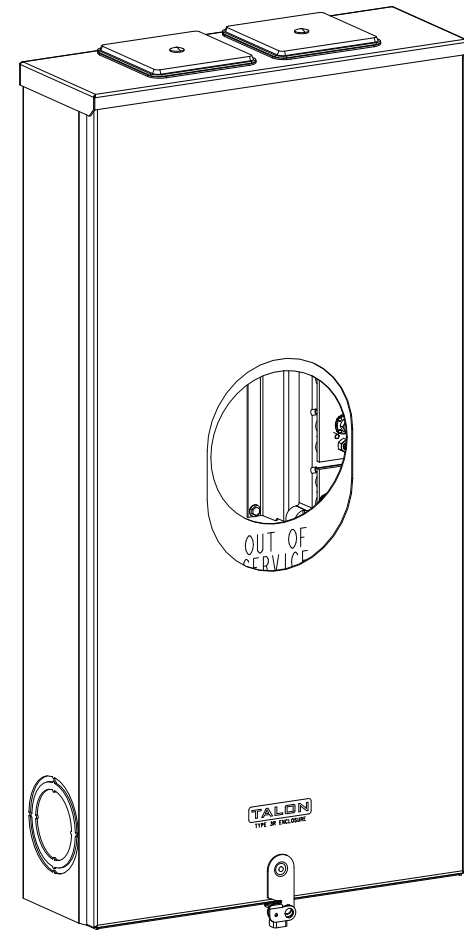

**Catalog Number: 9810-9546**

**Features and Ratings**

- Ringless Type Meter Socket
- 480A Continuous, 600A Max., 300V AC
- Outdoor Enclosure (NEMA Type 3R)
- Painted G90 Steel Enclosure
- 1 Phase, 3-Wire
- Meter Socket Type K-4UT
- For Overhead & Underground Service
- HD Type Hub Openings, 2 Cover Plates Installed

(2) TYPE HD (LARGE) HUB OPENING COVER PLATES INSTALLED

**Accessories**

CONDUIT HUBS (HD Type)	
TRADE SIZE	CATALOG No.
3 INCH	EC56856 or H56856-2
3-1/2 INCH	EC56857 or H56857-2
4 INCH	EC56858 or H56858-2
Hub Cover Plate	EC56933 or H56933S

K4 Lexan Shield Cat No: 5007400-K  
 K4 Manual Bypass Cat No: H56495  
 Blank Sliding Cover  
 Steel - Cat. No: HA-300529-3  
 Aluminum - Cat. No: HA-300529-4

**Connectors, Wire Sizes and Torques**

CONNECTOR	PART No.	WIRE SIZE	HEX DRIVE	TORQUE
LINE	56427	(2) #6 - 350 kcmil	5/16"	275 IN-LBS.
LOAD	56425	(2) #6 - 350 kcmil	5/16"	275 IN-LBS.
NEUTRAL	56426	(4) #6 - 350 kcmil	5/16"	275 IN-LBS.
GROUND	56734	#6 - 250 kcmil	5/16"	275 IN-LBS.

VIEW SHOWN WITH COVER REMOVED

© 2016 Copyright Siemens Industry, Inc.

**TALON**  
**Meter Socket**

Description: **480A Cont, 4 Terminal, K-4UT, 300V AC, Painted Steel Enclosure**

JEL 3/18/16 DO NOT SCALE DRAWING Dwg No: **9810-9546**