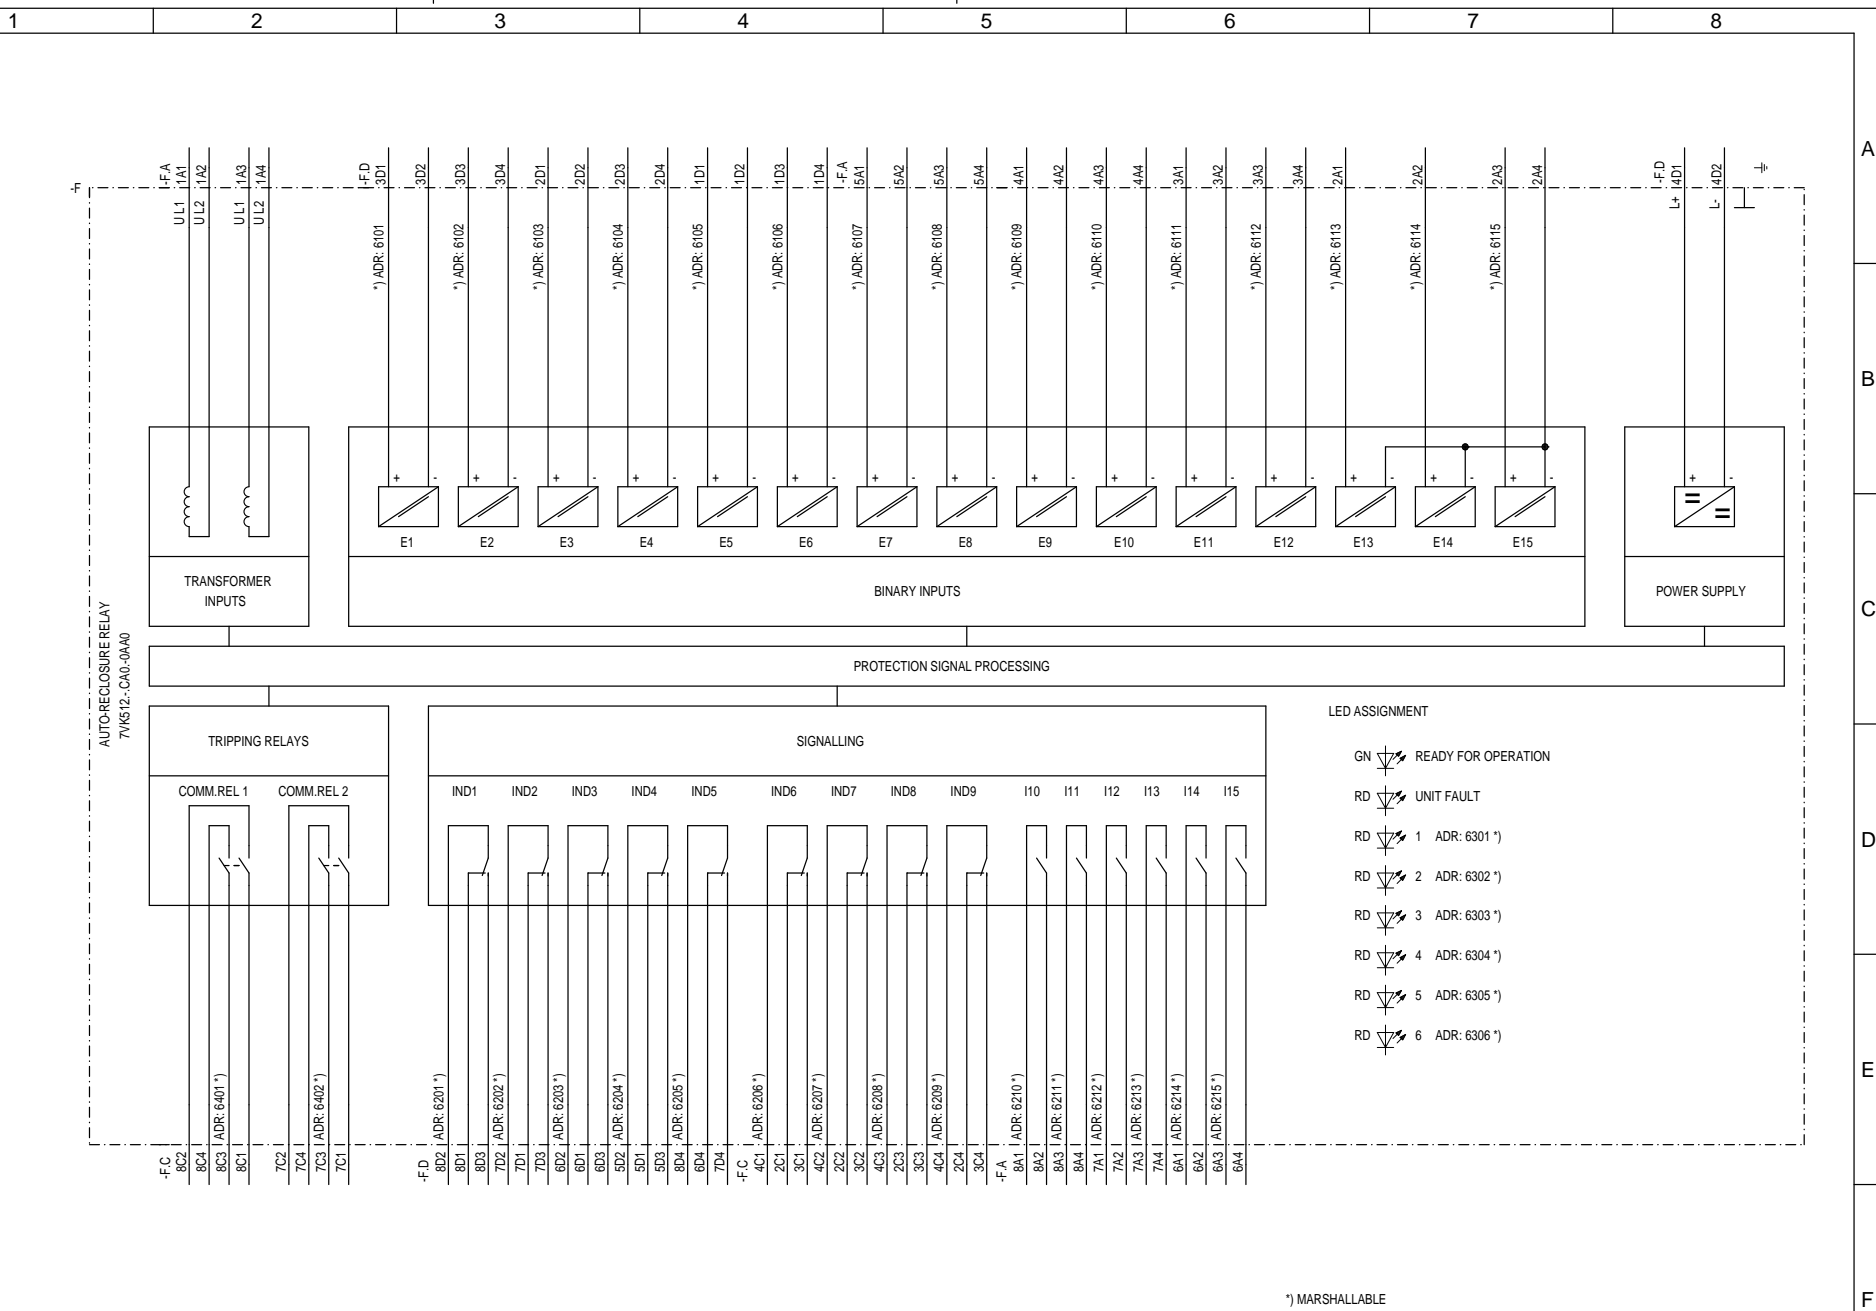

Origin: EVS_ETPOOLEN7V60A01/SZZ
Project:

*) MARSHALLABLE

Rev.		Remarks		Date	Name	Norm	Orig./Rept. f./Rept. by	Siemens AG		AUTO-RECLOSURE RELAY 7V/K512 V1		Equipment diagram		S		/ Z1	
																Sh.No. 1	
																Shs.	

1 2 3 4 5 6 7 8