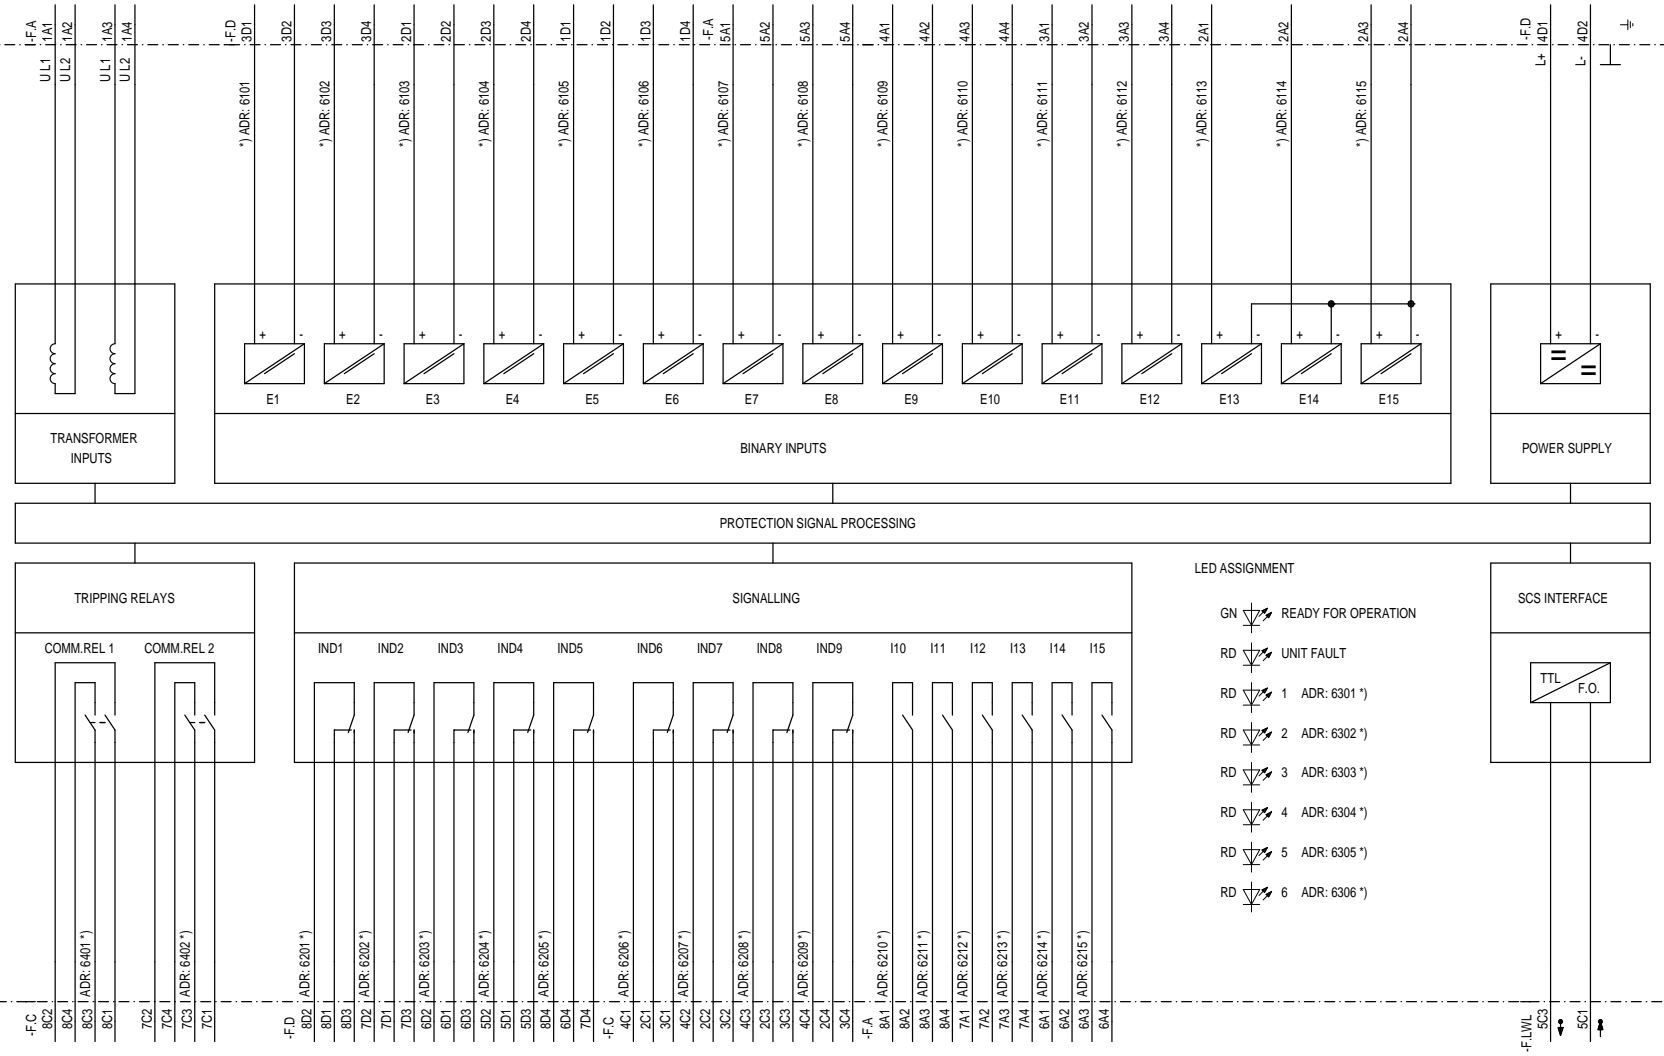

*) MARSHALLABLE

AUTO-RECLOSURE RELAY
7VW512-CA0-0CA0

Rev.		Remarks		Date	Name	Norm	Orig./Rept. f./Rept. by	Siemens AG		AUTO-RECLOSURE RELAY 7VW512 V1		Equipment diagram		S		/ Z1	
								Date		Drawn						Sh.No. 1	
								Appr.								Shs.