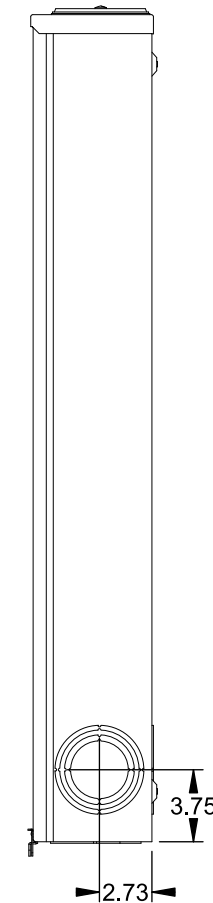

Catalog Number: 9817-9526

Features and Ratings

- Ringless Type Meter Socket
- 480A Continuous, 600A Max., 600V AC
- Outdoor Enclosure (NEMA Type 3R)
- Painted G90 Steel Enclosure
- 3 Phase, Commercial/Industrial Socket
- Meter Socket Type K-7T
- For Overhead & Underground Service
- Two Large Hub Openings, HD Type Cover Plates Installed

(2) TYPE HD (LARGE) HUB OPENINGS COVER PLATES INSTALLED

Accessories

CONDUIT HUBS (HD Type)	
TRADE SIZE	CATALOG No.
3 INCH	EC56856 or H56856-2
3-1/2 INCH	EC56857 or H56857-2
4 INCH	EC56858 or H56858-2
Hub Cover Plate	EC56933 or H56933S

CONNECTOR	PART No.	HEX DRIVE	WIRE SIZE	TORQUE
LINE	56427-M	3/8"	(2)#2 - 500 kcmil	375 IN-LBS.
LOAD	56732-M	3/8"	(2)#4 - 500 kcmil	375 IN-LBS.
NEUTRAL	56732-M	3/8"	(2)#4 - 500 kcmil	375 IN-LBS.
LINE/LOAD/NEUT	68752-1	5/16"	(3)#6 - 250 kcmil	275 IN-LBS.
GROUND	56734	5/16"	#6 - 250 kcmil	275 IN-LBS.

VIEW SHOWN WITH COVER REMOVED

© 2016 Copyright Siemens Industry, Inc.

TALON
Meter Socket

Description: **480A Cont, 4 Terminal, K-7T, 600V AC, Painted Steel Enclosure**

JEL 2/1/16 | DO NOT SCALE DRAWING | Dwg No: **9817-9526**