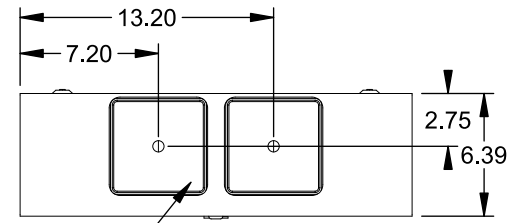

Catalog Number: 9817-9526

Features and Ratings

- Ringless Type Meter Socket
- 480A Continuous, 600A Max., 600V AC
- Outdoor Enclosure (NEMA Type 3R)
- Painted G90 Steel Enclosure
- 3 Phase, Commercial/Industrial Socket
- Meter Socket Type K-7T
- For Overhead & Underground Service
- Two Large Hub Openings, HD Type Cover Plates Installed

(2) TYPE HD (LARGE) HUB OPENINGS COVER PLATES INSTALLED

Accessories

CONDUIT HUBS (HD Type)	
TRADE SIZE	CATALOG No.
3 INCH	EC56856 or H56856-2
3-1/2 INCH	EC56857 or H56857-2
4 INCH	EC56858 or H56858-2
Hub Cover Plate	EC56933 or H56933S

CONNECTOR	PART No.	HEX DRIVE	WIRE SIZE	TORQUE
LINE	56427-M	3/8"	(2)#2 - 500 kcmil	375 IN-LBS.
LOAD	56732-M	3/8"	(2)#4 - 500 kcmil	375 IN-LBS.
NEUTRAL	56732-M	3/8"	(2)#4 - 500 kcmil	375 IN-LBS.
LINE/LOAD/NEUT	68752-1	5/16"	(3)#6 - 250 kcmil	275 IN-LBS.
GROUND	56734	5/16"	#6 - 250 kcmil	275 IN-LBS.

VIEW SHOWN WITH COVER REMOVED

© 2016 Copyright Siemens Industry, Inc.

TALON
Meter Socket

Description: **480A Cont, 4 Terminal, K-7T, 600V AC, Painted Steel Enclosure**

JEL 2/1/16 | DO NOT SCALE DRAWING | Dwg No: **9817-9526**