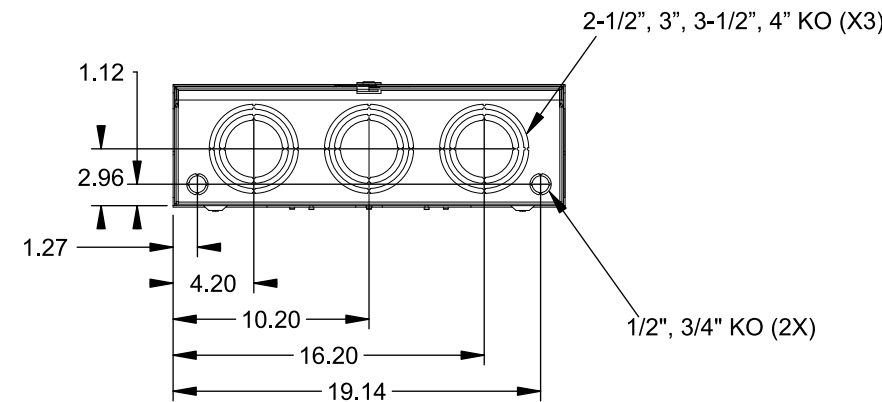

Catalog Number: 9817-9526

Features and Ratings

- Ringless Type Meter Socket
- 480A Continuous, 600A Max., 600V AC
- Outdoor Enclosure (NEMA Type 3R)
- Painted G90 Steel Enclosure
- 3 Phase, Commercial/Industrial Socket
- Meter Socket Type K-7T
- For Overhead & Underground Service
- Two Large Hub Openings, HD Type Cover Plates Installed

(2) TYPE HD (LARGE) HUB OPENINGS COVER PLATES INSTALLED

Accessories

CONDUIT HUBS (HD Type)	
TRADE SIZE	CATALOG No.
3 INCH	EC56856 or H56856-2
3-1/2 INCH	EC56857 or H56857-2
4 INCH	EC56858 or H56858-2
Hub Cover Plate	EC56933 or H56933S

CONNECTOR	PART No.	HEX DRIVE	WIRE SIZE	TORQUE
LINE	56427-M	3/8"	(2)#2 - 500 kcmil	375 IN-LBS.
LOAD	56732-M	3/8"	(2)#4 - 500 kcmil	375 IN-LBS.
NEUTRAL	56732-M	3/8"	(2)#4 - 500 kcmil	375 IN-LBS.
LINE/LOAD/NEUT	68752-1	5/16"	(3)#6 - 250 kcmil	275 IN-LBS.
GROUND	56734	5/16"	#6 - 250 kcmil	275 IN-LBS.

VIEW SHOWN WITH COVER REMOVED

© 2016 Copyright Siemens Industry, Inc.

TALON
Meter Socket

Description: **480A Cont, 4 Terminal, K-7T, 600V AC, Painted Steel Enclosure**

JEL 2/1/16 | DO NOT SCALE DRAWING | Dwg No: **9817-9526**