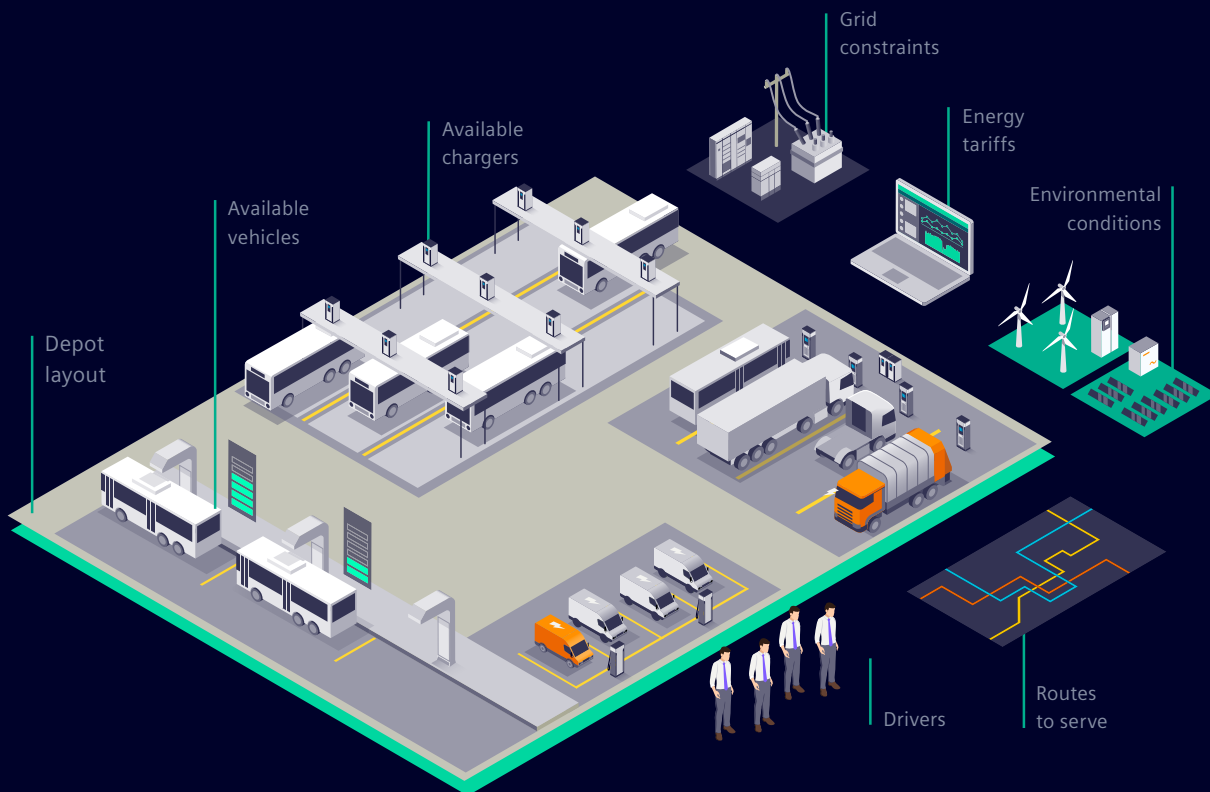

Accelerate your transition to an eFleet with **DepotFinity** – smart and effortless

DepotFinity is revolutionizing the transition from ICE (internal combustion engine) vehicles to electric fleet vehicles (EVs) by providing solutions that help streamline fleet operations. From **infrastructure planning to charging station deployment, grid usage optimization, and financial analysis**, DepotFinity makes the journey to electric mobility smart and effortless.

The transition to an eDepot – where electric vehicles replace traditional vehicles – brings a **unique set of challenges**.

DepotFinity helps you overcome these challenges with:

- Smooth integration of electric fleet into your existing infrastructure via smart charging
- Easy, smart and efficient planning and monitoring of your electric fleet to ensure vehicle readiness
- Comprehensive reporting
- Efficient usage of grid connection and reduction in energy costs
- Improved battery lifetime

Packaged for your success

Interested?

Visit our website to get more insights!

DepotFinity is available in three digital software-as-a-service packages to manage both AC and DC EV chargers, and electric vehicles in your fleet depot. Pick the smart charging package that is best for your specific eFleet application. You can connect your chargers with the building, scheduling, maintenance, and other systems you are already using. You can upgrade your package as your operations scale, or combine packages to get the features and benefits that you need.