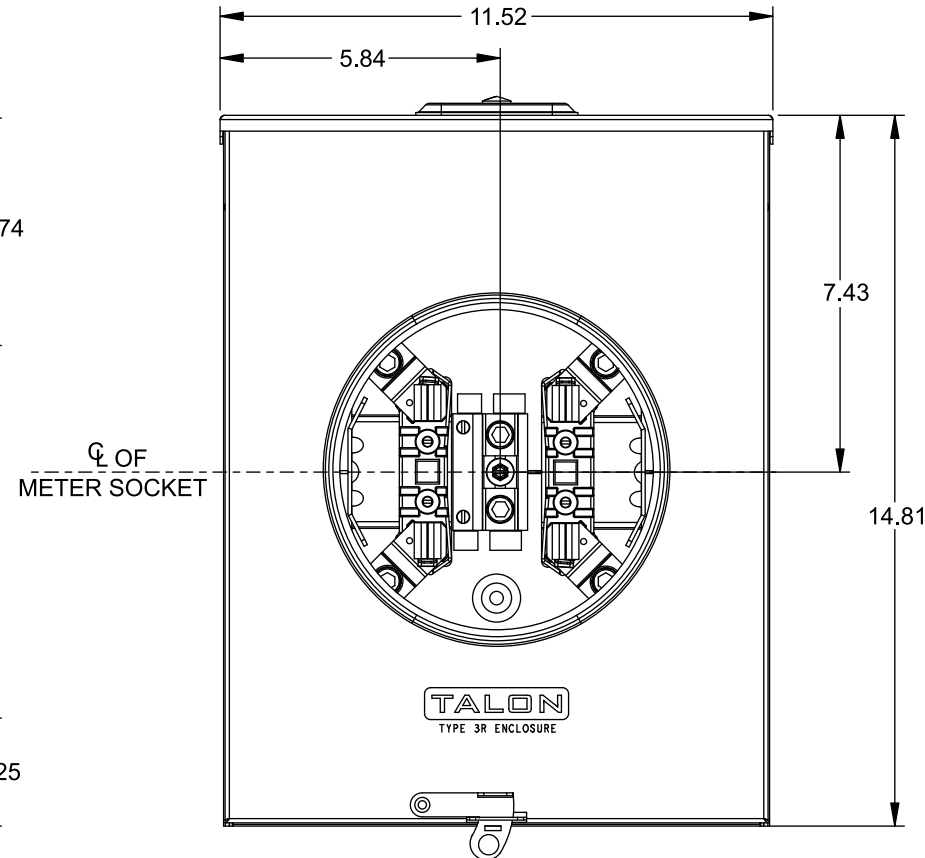

## Accessories

CONDUIT HUBS (RX Type)	
TRADE SIZE	CATALOG No.
1-1/4 INCH	EC38597 or H38597-2
1-1/2 INCH	EC38598 or H38598-2
2 INCH	EC38599 or H38599-2
2-1/2 INCH	EC38600 or H38600-2
Hub Cover Plate	EC38595 or H38595-1

Meter Opening Cover Plate  
Cat No: H659-0162  
5th Jaw Kit  
Cat. No: EC659-0121

## Connectors, Wire Sizes and Torques

CONNECTOR	WIRE SIZE	TORQUE
LINE, LOAD, NEUTRAL*	#6 - 350 kcmil	250 IN.-LBS.
GROUND	#2 - 14 AWG	50 IN.-LBS.

\* External Hex Drive 1/2"  
\* Internal Hex Drive 5/16"

VIEW SHOWN WITH COVER REMOVED