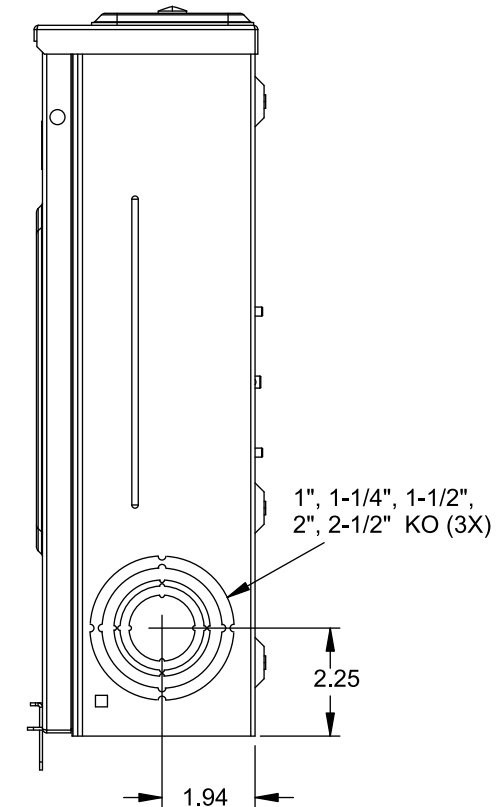

## Accessories

CONDUIT HUBS (RX Type)	
TRADE SIZE	CATALOG No.
1-1/4 INCH	EC38597 or H38597-2
1-1/2 INCH	EC38598 or H38598-2
2 INCH	EC38599 or H38599-2
2-1/2 INCH	EC38600 or H38600-2
Hub Cover Plate	EC38595 or H38595-1

Meter Opening Cover Plate  
Cat No: H659-0162  
5th Jaw Kit  
Cat. No: EC659-0121

## Connectors, Wire Sizes and Torques

CONNECTOR	WIRE SIZE	TORQUE
LINE, LOAD, NEUTRAL*	#6 - 350 kcmil	250 IN.-LBS.
GROUND	#2 - 14 AWG	50 IN.-LBS.

\* External Hex Drive 1/2"  
\* Internal Hex Drive 5/16"

VIEW SHOWN WITH COVER REMOVED