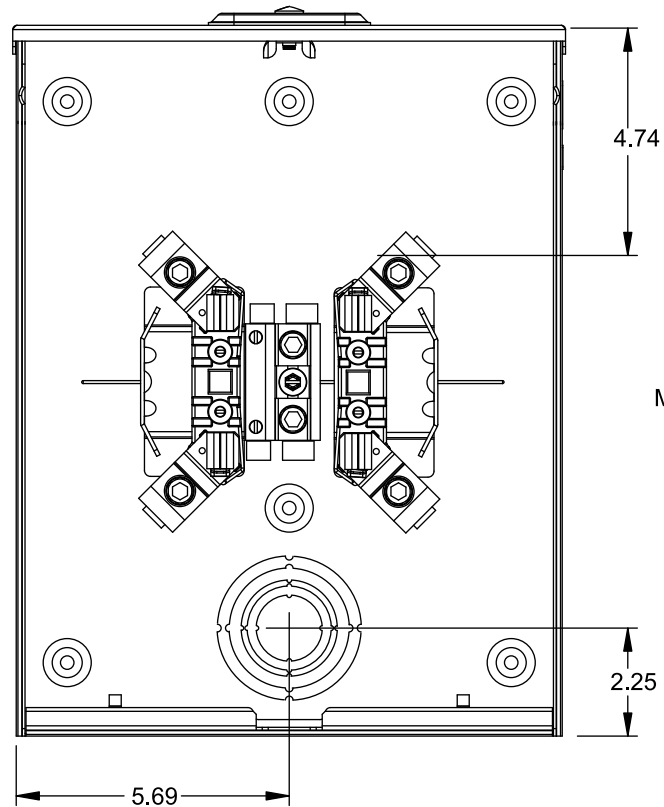

## Accessories

CONDUIT HUBS (RX Type)	
TRADE SIZE	CATALOG No.
1-1/4 INCH	EC38597 or H38597-2
1-1/2 INCH	EC38598 or H38598-2
2 INCH	EC38599 or H38599-2
2-1/2 INCH	EC38600 or H38600-2
Hub Cover Plate	EC38595 or H38595-1

Meter Opening Cover Plate  
Cat No: H659-0162  
5th Jaw Kit  
Cat. No: EC659-0121

## Connectors, Wire Sizes and Torques

CONNECTOR	WIRE SIZE	TORQUE
LINE, LOAD, NEUTRAL*	#6 - 350 kcmil	250 IN.-LBS.
GROUND	#2 - 14 AWG	50 IN.-LBS.

\* External Hex Drive 1/2"  
\* Internal Hex Drive 5/16"

VIEW SHOWN WITH COVER REMOVED

© 2015 Copyright Siemens Industry, Inc.

**TALON**  
**Meter Socket**

Description: **200A Cont, 4 Jaw, UAT4,  
600V AC, Painted Steel Enclosure**

JEL 6/30/15 | DO NOT SCALE DRAWING | Dwg No: **UAT417-X0TX**