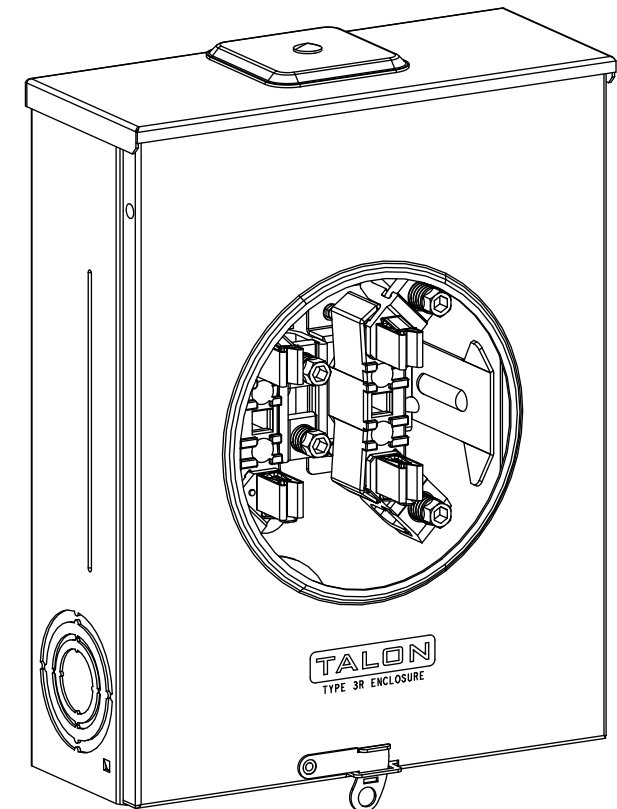

© 2015 Copyright Siemens Industry, Inc.

TALON
Meter Socket

Description: **200A Cont, 4 Jaw, UAT4,
600V AC, Painted Steel Enclosure**

JEL 6/30/15 | DO NOT SCALE DRAWING | Dwg No: **UAT417-X0TX**