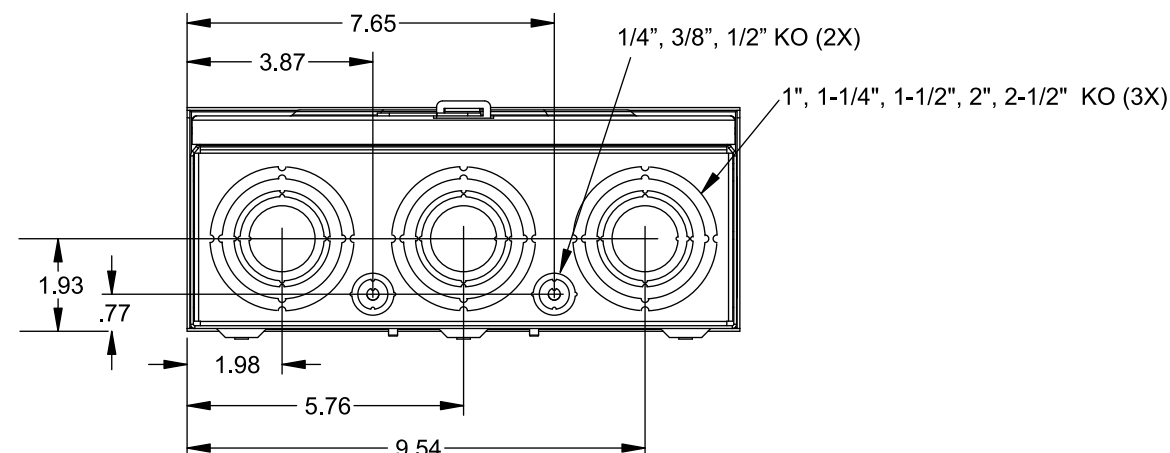

## Accessories

CONDUIT HUBS (RX Type)	
TRADE SIZE	CATALOG No.
1-1/4 INCH	EC38597 or H38597-2
1-1/2 INCH	EC38598 or H38598-2
2 INCH	EC38599 or H38599-2
2-1/2 INCH	EC38600 or H38600-2
Hub Cover Plate	EC38595 or H38595-1

Meter Opening Cover Plate  
Cat No: H659-0162  
5th Jaw Kit  
Cat. No: EC659-0121

## Connectors, Wire Sizes and Torques

CONNECTOR	WIRE SIZE	TORQUE
LINE, LOAD, NEUTRAL*	#6 - 350 kcmil	250 IN.-LBS.
GROUND	#2 - 14 AWG	50 IN.-LBS.

\* External Hex Drive 1/2"  
\* Internal Hex Drive 5/16"

VIEW SHOWN WITH COVER REMOVED