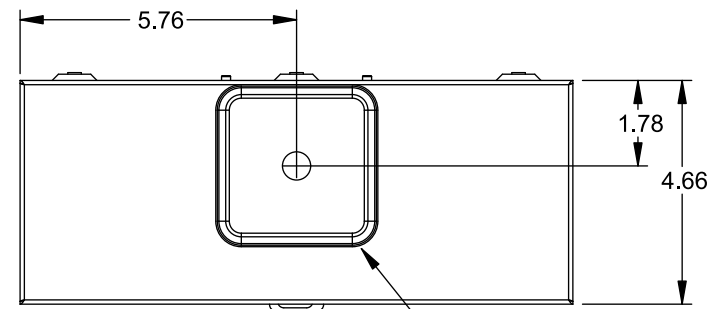

## Features and Ratings

- Ringless Type Meter Socket
- 200A Continuous, 250A Max., 600V AC
- Outdoor Enclosure (NEMA Type 3R)
- Painted G90 Steel
- 1 Phase, 3 Wire
- 4 Jaw Meter Socket
- Meter Socket Type UAT4
- For Overhead or Underground Service
- Small Hub Opening, RX Type Cover Plate Installed

## Accessories

CONDUIT HUBS (RX Type)	
TRADE SIZE	CATALOG No.
1-1/4 INCH	EC38597 or H38597-2
1-1/2 INCH	EC38598 or H38598-2
2 INCH	EC38599 or H38599-2
2-1/2 INCH	EC38600 or H38600-2
Hub Cover Plate	EC38595 or H38595-1

## Connectors, Wire Sizes and Torques

CONNECTOR	WIRE SIZE	TORQUE
LINE, LOAD, NEUTRAL*	#6 - 350 kcmil	250 IN.-LBS.
GROUND	#2 - 14 AWG	50 IN.-LBS.

\* External Hex Drive 1/2"  
\* Internal Hex Drive 5/16"

VIEW SHOWN WITH COVER REMOVED