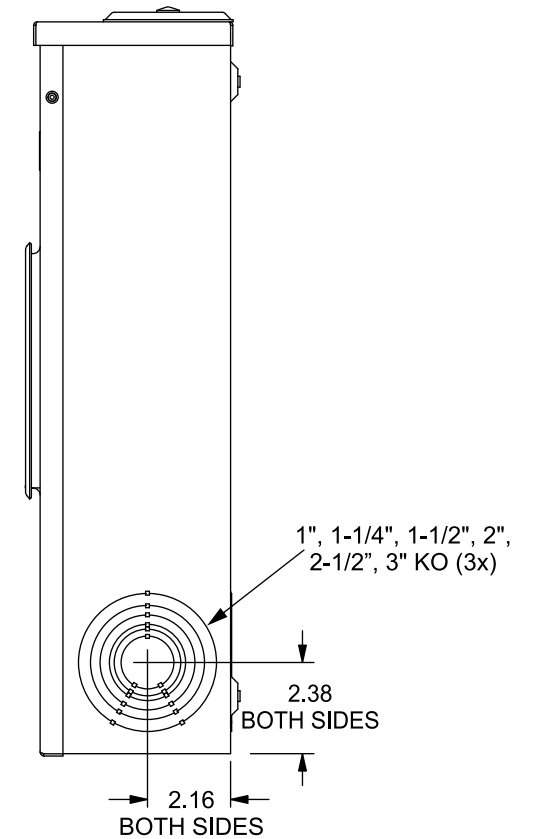

Catalog Number: 30407-025

Features and Ratings

- Ring Type Meter Socket
- 200A Continuous, 600V AC
- Outdoor Enclosure (NEMA Type 3R)
- Painted G90 Steel Enclosure
- 3 Phase, 4 Wire
- 7 Jaw Meter Socket
- Meter Socket Type MQ-7NBU
- For Overhead or Underground Service
- No Bypass
- RX Type Hub Opening with Coverplate Included

TYPE RX (SMALL) HUB OPENING WITH COVERPLATE INSTALLED

VIEW SHOWN WITH COVER AND SHIELD REMOVED

Accessories

CONDUIT HUBS (RX Type)	
TRADE SIZE	CATALOG No.
1-1/4 INCH	EC38597 or H38597-2
1-1/2 INCH	EC38598 or H38598-2
2 INCH	EC38599 or H38599-2
2-1/2 INCH	EC38600 or H38600-2
Hub Cover Plate	EC38595 or H38595-1

Meter Opening Cover Plate
Cat No: H659-0162
Insulated Neutral Kits
Cat. No: H64685-1, H64690-1

Connectors, Wire Sizes and Torques

CONNECTOR	PART No.	WIRE SIZE	TORQUE
LINE, LOAD, NEUTRAL*	..	#6-350 kcmil	275 IN-LBS.
GROUND	6509991	#14 - 2 AWG	50 IN-LBS.

*External Hex Drive 1/2", Internal Hex Drive 5/16"

© 2018 Copyright Siemens Industry, Inc.

TALON
Meter Socket

Description: **200A Cont, 7 Jaw, MQ-7NBU, 600V AC, Painted Steel Enclosure**

KAM 2/13/18 | DO NOT SCALE DRAWING | Dwg No: **30407-025**