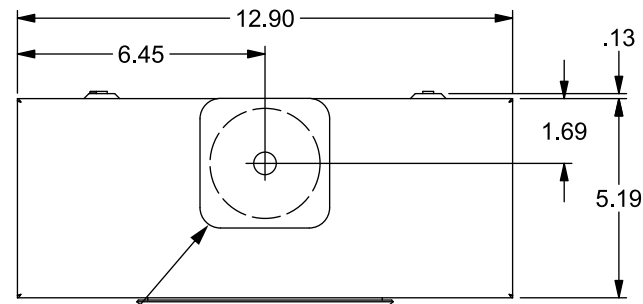

Catalog Number: 30407-025

Features and Ratings

- Ring Type Meter Socket
- 200A Continuous, 600V AC
- Outdoor Enclosure (NEMA Type 3R)
- Painted G90 Steel Enclosure
- 3 Phase, 4 Wire
- 7 Jaw Meter Socket
- Meter Socket Type MQ-7NBU
- For Overhead or Underground Service
- No Bypass
- RX Type Hub Opening with Coverplate Included

TYPE RX (SMALL) HUB OPENING WITH COVERPLATE INSTALLED

VIEW SHOWN WITH COVER AND SHIELD REMOVED

Accessories

CONDUIT HUBS (RX Type)	
TRADE SIZE	CATALOG No.
1-1/4 INCH	EC38597 or H38597-2
1-1/2 INCH	EC38598 or H38598-2
2 INCH	EC38599 or H38599-2
2-1/2 INCH	EC38600 or H38600-2
Hub Cover Plate	EC38595 or H38595-1

Meter Opening Cover Plate
Cat No: H659-0162
Insulated Neutral Kits
Cat. No: H64685-1, H64690-1

Connectors, Wire Sizes and Torques

CONNECTOR	PART No.	WIRE SIZE	TORQUE
LINE, LOAD, NEUTRAL*	..	#6-350 kcmil	275 IN-LBS.
GROUND	6509991	#14 - 2 AWG	50 IN-LBS.

*External Hex Drive 1/2", Internal Hex Drive 5/16"

© 2018 Copyright Siemens Industry, Inc.

TALON
Meter Socket

Description: **200A Cont, 7 Jaw, MQ-7NBU, 600V AC, Painted Steel Enclosure**

KAM 2/13/18 | DO NOT SCALE DRAWING | Dwg No: **30407-025**