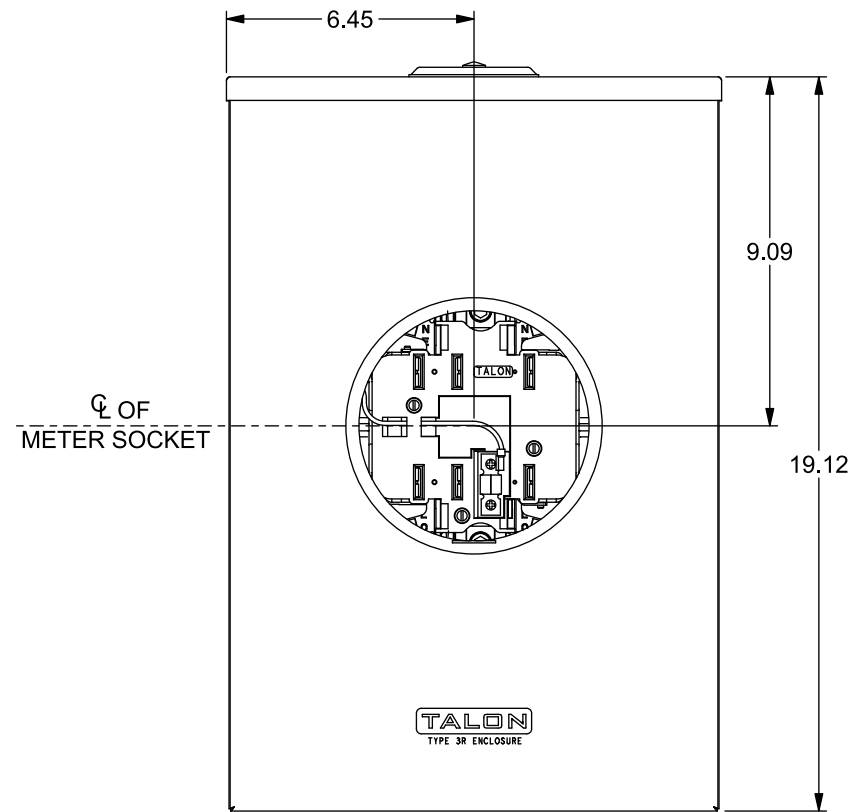

Catalog Number: 30407-025

Features and Ratings

- Ring Type Meter Socket
- 200A Continuous, 600V AC
- Outdoor Enclosure (NEMA Type 3R)
- Painted G90 Steel Enclosure
- 3 Phase, 4 Wire
- 7 Jaw Meter Socket
- Meter Socket Type MQ-7NBU
- For Overhead or Underground Service
- No Bypass
- RX Type Hub Opening with Coverplate Included

TYPE RX (SMALL) HUB OPENING WITH COVERPLATE INSTALLED

VIEW SHOWN WITH COVER AND SHIELD REMOVED

Accessories

CONDUIT HUBS (RX Type)	
TRADE SIZE	CATALOG No.
1-1/4 INCH	EC38597 or H38597-2
1-1/2 INCH	EC38598 or H38598-2
2 INCH	EC38599 or H38599-2
2-1/2 INCH	EC38600 or H38600-2
Hub Cover Plate	EC38595 or H38595-1

Meter Opening Cover Plate
Cat No: H659-0162
Insulated Neutral Kits
Cat. No: H64685-1, H64690-1

Connectors, Wire Sizes and Torques

CONNECTOR	PART No.	WIRE SIZE	TORQUE
LINE, LOAD, NEUTRAL*	..	#6-350 kcmil	275 IN-LBS.
GROUND	6509991	#14 - 2 AWG	50 IN-LBS.

*External Hex Drive 1/2", Internal Hex Drive 5/16"

© 2018 Copyright Siemens Industry, Inc.

TALON
Meter Socket

Description: **200A Cont, 7 Jaw, MQ-7NBU, 600V AC, Painted Steel Enclosure**

KAM 2/13/18 | DO NOT SCALE DRAWING | Dwg No: **30407-025**