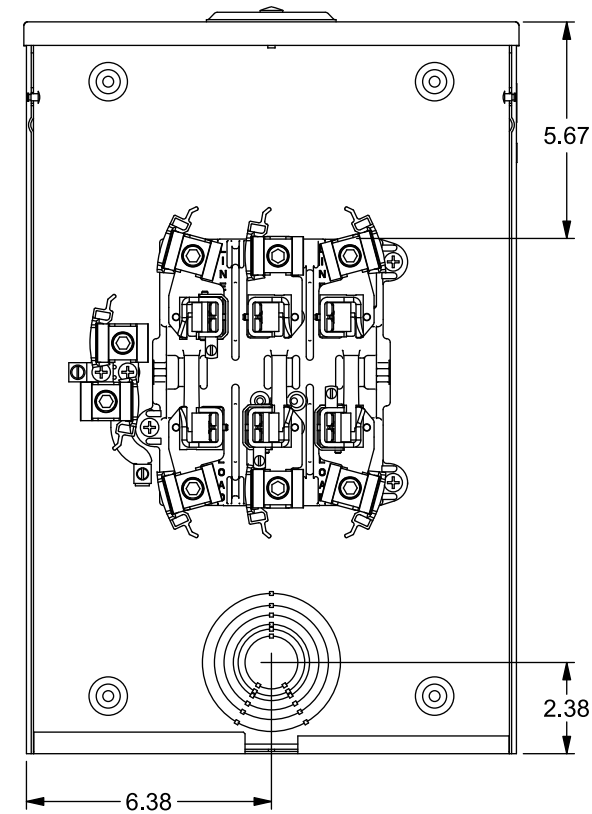

Catalog Number: 30407-025

Features and Ratings

- Ring Type Meter Socket
- 200A Continuous, 600V AC
- Outdoor Enclosure (NEMA Type 3R)
- Painted G90 Steel Enclosure
- 3 Phase, 4 Wire
- 7 Jaw Meter Socket
- Meter Socket Type MQ-7NBU
- For Overhead or Underground Service
- No Bypass
- RX Type Hub Opening with Coverplate Included

TYPE RX (SMALL) HUB OPENING WITH COVERPLATE INSTALLED

VIEW SHOWN WITH COVER AND SHIELD REMOVED

Accessories

CONDUIT HUBS (RX Type)	
TRADE SIZE	CATALOG No.
1-1/4 INCH	EC38597 or H38597-2
1-1/2 INCH	EC38598 or H38598-2
2 INCH	EC38599 or H38599-2
2-1/2 INCH	EC38600 or H38600-2
Hub Cover Plate	EC38595 or H38595-1

Meter Opening Cover Plate
Cat No: H659-0162
Insulated Neutral Kits
Cat. No: H64685-1, H64690-1

Connectors, Wire Sizes and Torques

CONNECTOR	PART No.	WIRE SIZE	TORQUE
LINE, LOAD, NEUTRAL*	..	#6-350 kcmil	275 IN-LBS.
GROUND	6509991	#14 - 2 AWG	50 IN-LBS.

*External Hex Drive 1/2", Internal Hex Drive 5/16"

© 2018 Copyright Siemens Industry, Inc.

TALON
Meter Socket

Description: **200A Cont, 7 Jaw, MQ-7NBU, 600V AC, Painted Steel Enclosure**

KAM 2/13/18 | DO NOT SCALE DRAWING | Dwg No: **30407-025**