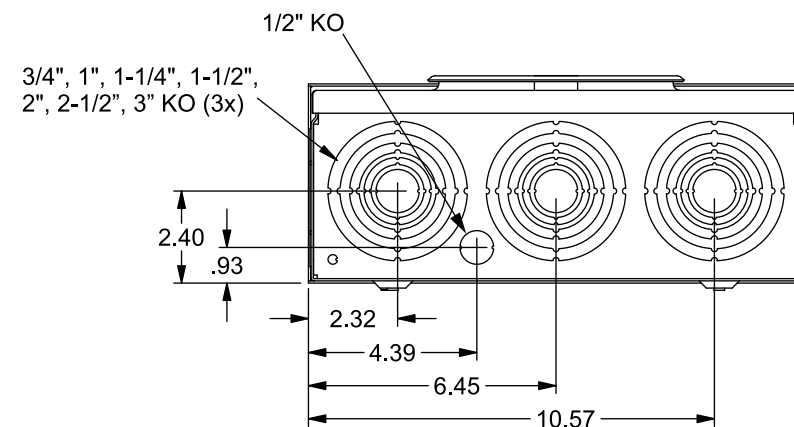

Catalog Number: 30407-025

Features and Ratings

- Ring Type Meter Socket
- 200A Continuous, 600V AC
- Outdoor Enclosure (NEMA Type 3R)
- Painted G90 Steel Enclosure
- 3 Phase, 4 Wire
- 7 Jaw Meter Socket
- Meter Socket Type MQ-7NBU
- For Overhead or Underground Service
- No Bypass
- RX Type Hub Opening with Coverplate Included

TYPE RX (SMALL) HUB OPENING WITH COVERPLATE INSTALLED

VIEW SHOWN WITH COVER AND SHIELD REMOVED

Accessories

CONDUIT HUBS (RX Type)	
TRADE SIZE	CATALOG No.
1-1/4 INCH	EC38597 or H38597-2
1-1/2 INCH	EC38598 or H38598-2
2 INCH	EC38599 or H38599-2
2-1/2 INCH	EC38600 or H38600-2
Hub Cover Plate	EC38595 or H38595-1

Meter Opening Cover Plate
Cat No: H659-0162
Insulated Neutral Kits
Cat. No: H64685-1, H64690-1

Connectors, Wire Sizes and Torques

CONNECTOR	PART No.	WIRE SIZE	TORQUE
LINE, LOAD, NEUTRAL*	..	#6-350 kcmil	275 IN-LBS.
GROUND	6509991	#14 - 2 AWG	50 IN-LBS.

*External Hex Drive 1/2", Internal Hex Drive 5/16"

© 2018 Copyright Siemens Industry, Inc.

TALON
Meter Socket

Description: **200A Cont, 7 Jaw, MQ-7NBU, 600V AC, Painted Steel Enclosure**

KAM 2/13/18 | DO NOT SCALE DRAWING | Dwg No: **30407-025**