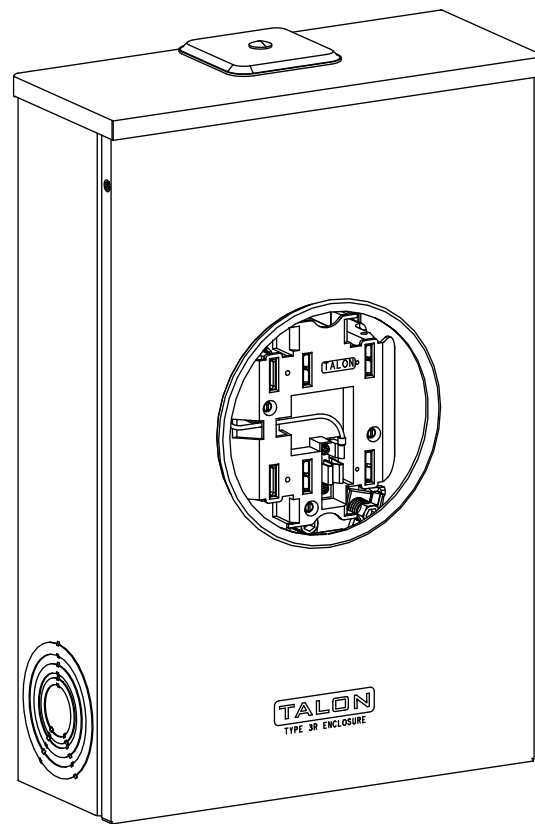

Catalog Number: 30407-025

Features and Ratings

- Ring Type Meter Socket
- 200A Continuous, 600V AC
- Outdoor Enclosure (NEMA Type 3R)
- Painted G90 Steel Enclosure
- 3 Phase, 4 Wire
- 7 Jaw Meter Socket
- Meter Socket Type MQ-7NBU
- For Overhead or Underground Service
- No Bypass
- RX Type Hub Opening with Coverplate Included

TYPE RX (SMALL) HUB OPENING WITH COVERPLATE INSTALLED

VIEW SHOWN WITH COVER AND SHIELD REMOVED

Accessories

CONDUIT HUBS (RX Type)	
TRADE SIZE	CATALOG No.
1-1/4 INCH	EC38597 or H38597-2
1-1/2 INCH	EC38598 or H38598-2
2 INCH	EC38599 or H38599-2
2-1/2 INCH	EC38600 or H38600-2
Hub Cover Plate	EC38595 or H38595-1

Meter Opening Cover Plate
Cat No: H659-0162
Insulated Neutral Kits
Cat. No: H64685-1, H64690-1

Connectors, Wire Sizes and Torques

CONNECTOR	PART No.	WIRE SIZE	TORQUE
LINE, LOAD, NEUTRAL*	..	#6-350 kcmil	275 IN-LBS.
GROUND	6509991	#14 - 2 AWG	50 IN-LBS.

*External Hex Drive 1/2", Internal Hex Drive 5/16"

© 2018 Copyright Siemens Industry, Inc.

TALON
Meter Socket

Description: **200A Cont, 7 Jaw, MQ-7NBU, 600V AC, Painted Steel Enclosure**

KAM 2/13/18 | DO NOT SCALE DRAWING | Dwg No: **30407-025**