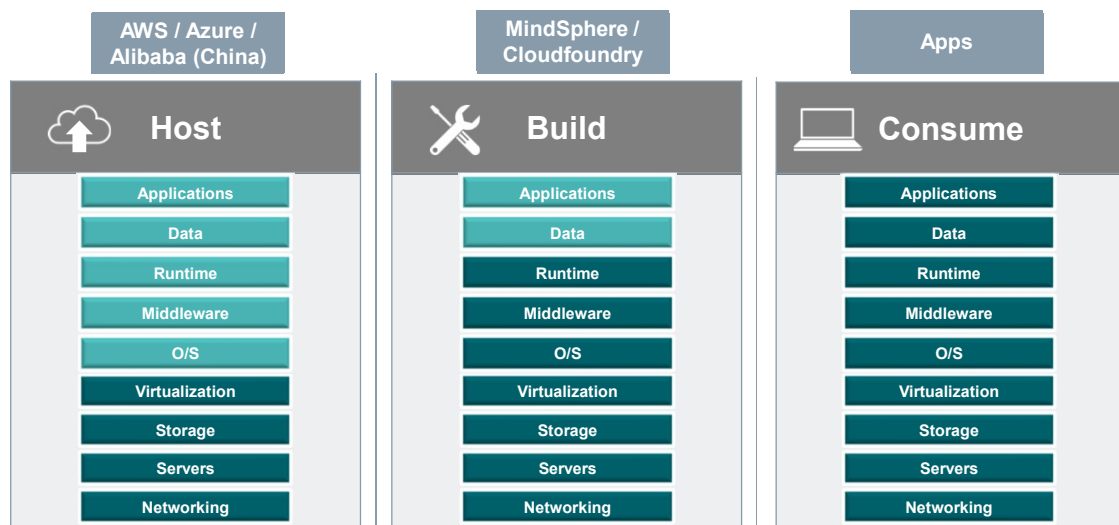

Page 11

January 2018

Byron Heath SISW

11

Connecting Assets to MindSphere: MindConnect

SIEMENS
Ingenuity for life

With the **Connectivity** offerings, MindSphere provides **multiple**, varied and **easy-to-implement connectivity** solutions (both, hardware and software based) to be able to **onboard a wide range of assets** (Siemens and 3rd-party) in both brown- and greenfield environments.

MindConnect
Nano

MindConnect
IoT2040

MindConnect
API/LIB

MindConnect
Edge Analytics

MindConnect
IoT Extension

MindConnect
Integration

Page 12

January 2018

Byron Heath SISW

Handout 6

12

Technology & Portfolio Platform

Apps

Platform / Operating System

- Architecture based on **Cloud Foundry**
- APIs/App Development Offering
- Deployment Options on AWS and Azure
- Security
- Scalability

Connectivity

13

MindSphere Platform - Characteristics of different platform models

14

Handout 7

15

Technology & Portfolio Apps

Apps