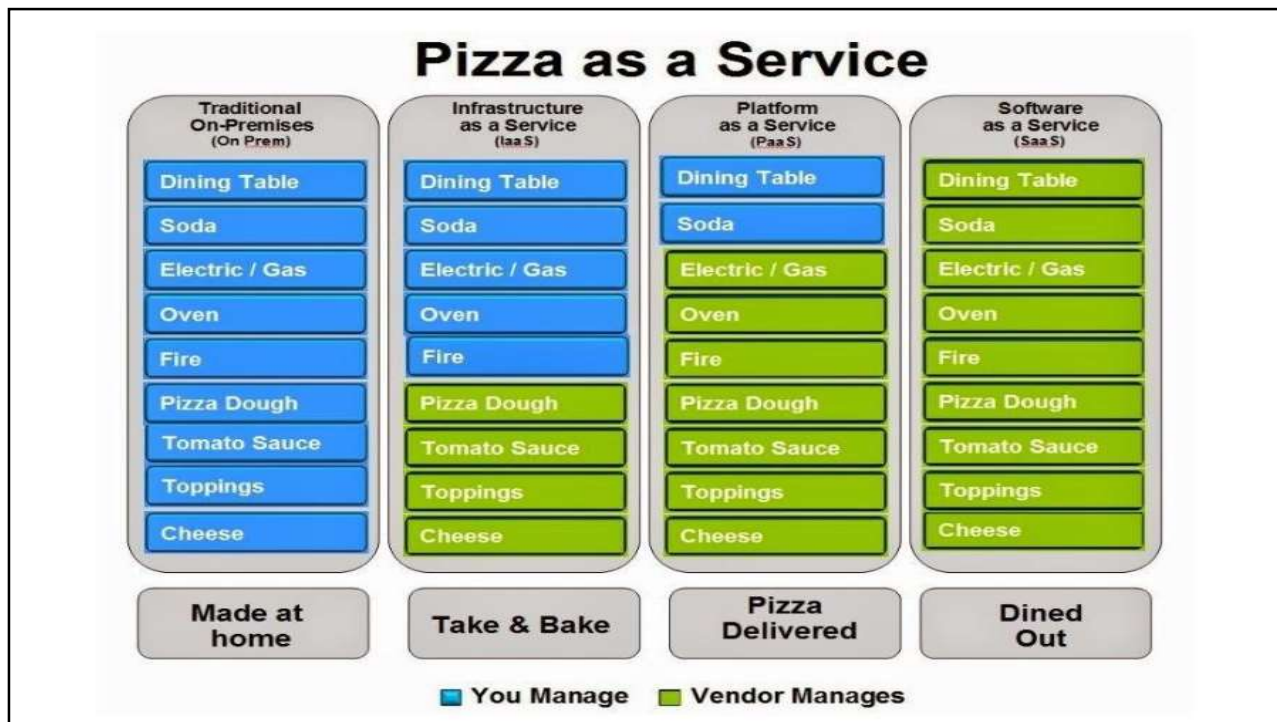

Byron Heath SISW

Handout 6

12

Technology & Portfolio Platform

Apps

Platform / Operating System

- Architecture based on **Cloud Foundry**
- APIs/App Development Offering
- Deployment Options on AWS and Azure
- Security
- Scalability

Connectivity

13

MindSphere Platform - Characteristics of different platform models

14

Handout 7

15

Technology & Portfolio Apps

Apps