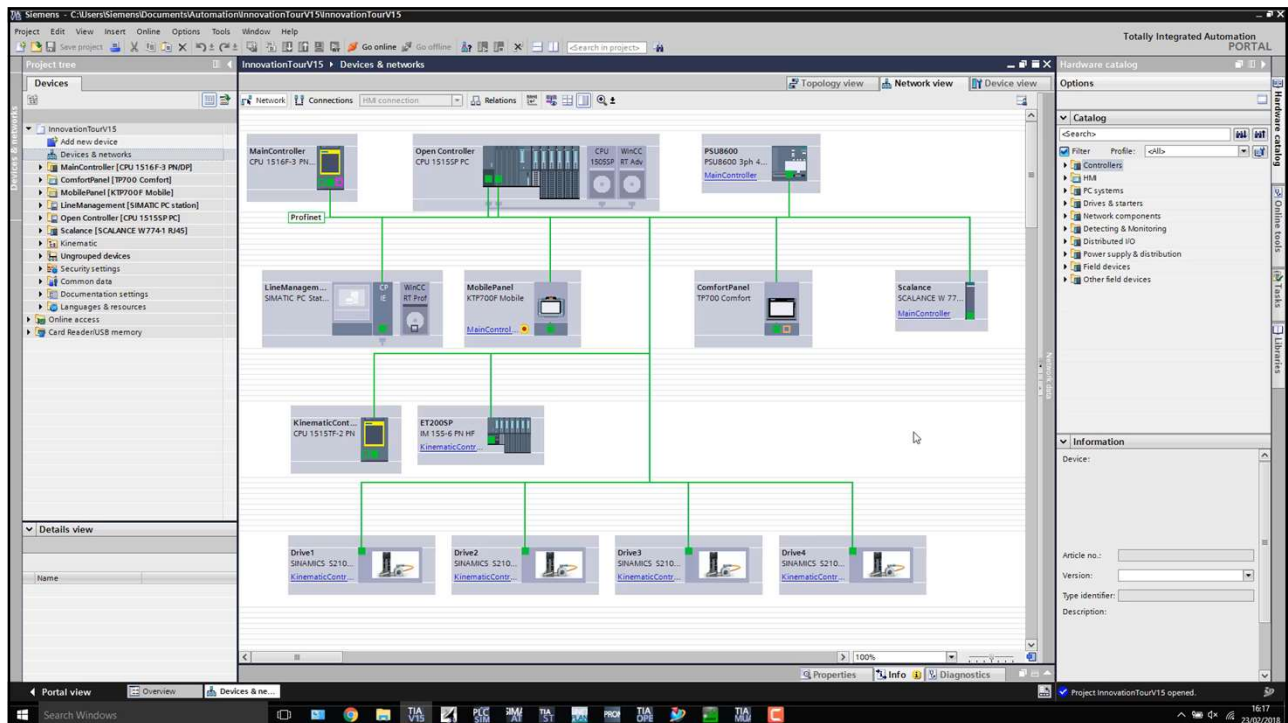

Live Demo

MindSphere and MindApps

- MindConnect Getting Started:
  <https://support.industry.siemens.com/cs/document/109483499>
- MindConnect S7-1500 FB Getting Started:
  <https://support.industry.siemens.com/cs/document/109746168>
- SIMATIC MindApps Presentation:
  <https://www.youtube.com/watch?v=ZlqufEbgzUc>
- SIMATIC MindApps Website: www.siemens.com/mindapps

24

25