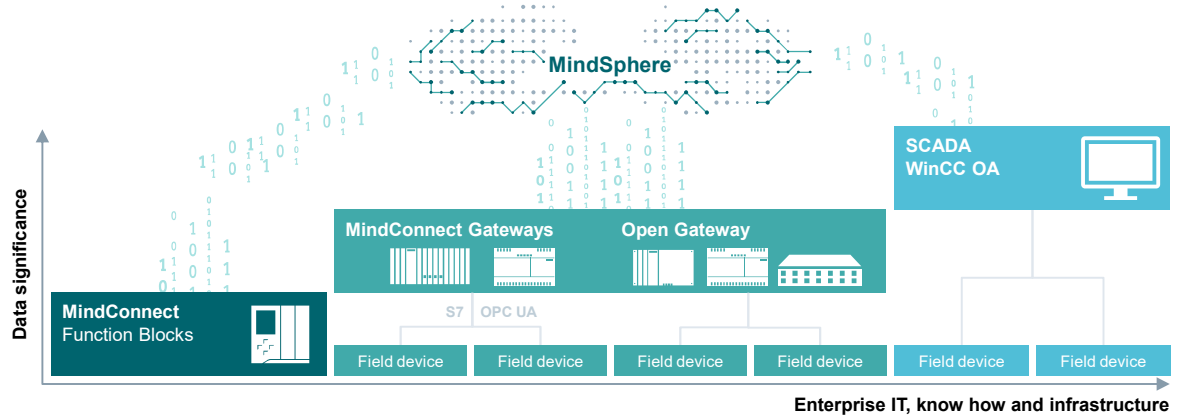

Transparent Operation – Flexible connectivity for various IT infrastructures

SIEMENS
Ingenuity for life

What are my possibilities to connect to MindSphere?