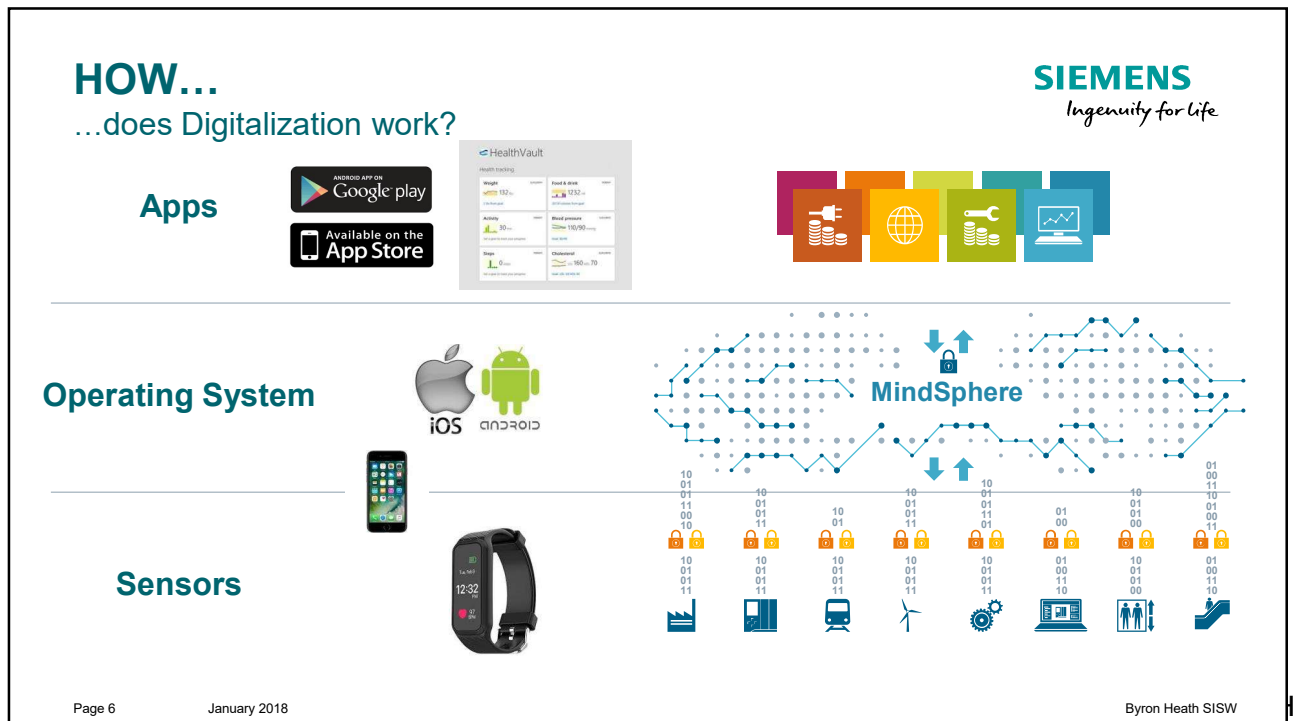

* Hover over the term for explanation

Source: McKinsey Global Institute

landout 1

2

Source: ARC Advisory Group

MindSphere from Siemens, the open, cloud-based operating system for the IoT, allows historical performance data of each asset to be compared to real-time operating data, meaning subtle changes in system behavior are caught well before reaching critical levels. With this approach, a company's mindset can go from "repair and replace" to "predict and prevent."

3

SIEMENS

MindSphere changes everything

landout 2

4

5

6

Handout 3

The fitness tracker for your drive system!

SIEMENS
Ingenuity for life

SIMOTICS IQ

- Motor operating data
- Power and speed
- Operating status and operating hours
- Fleet management
- Electronic rating plate

Digital link through SIMOTICS Connect, a plug & play sensor box with communication via WLAN and integrated power supply.

The new "IQ" user experience – scaling up your digital business

SIEMENS
Ingenuity for life