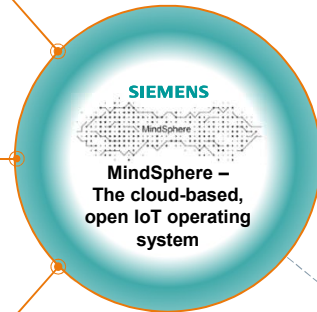

MindSphere is your entry point to develop or consume apps and digital services

Enabler...

...for digital transformation

Foundation...

...for development of applications & digital services

Multiplier...

...for your digital business

19