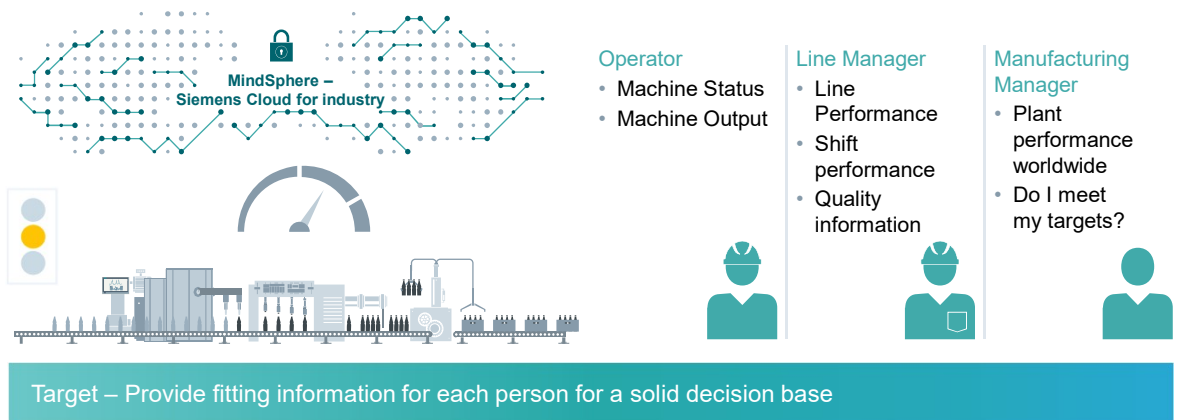

End customer

Value Proposition

- Increased uptime / asset availability
- Asset optimization
- Maintenance efficiency

21

Transparent Operation – Flexible connectivity for various IT infrastructures

SIEMENS
Ingenuity for life

What are my possibilities to connect to MindSphere?

22

Transparent Operation – SIMATIC Performance Insight – User specific plant insights for a more efficient production

SIEMENS
Ingenuity for life

How to increase transparency over machines, lines and sites?