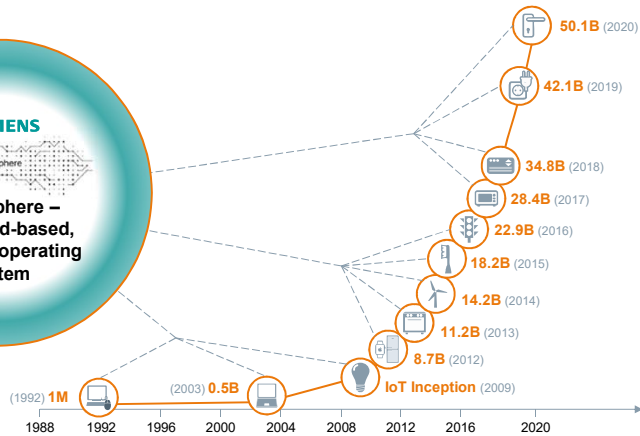

MindSphere is your entry point to develop or consume apps and digital services

Enabler...

...for digital transformation

Foundation...

...for development of applications & digital services

Multiplier...

...for your digital business

19

MindSphere and MindApps to increase business values for OEMs and end customers

OEM

Value Proposition

- Increase Service efficiency / lower warranty expenses
- Offer additional services (e.g. availability)
- Enable new business models
- Product enhancement via feedback loop to R&D