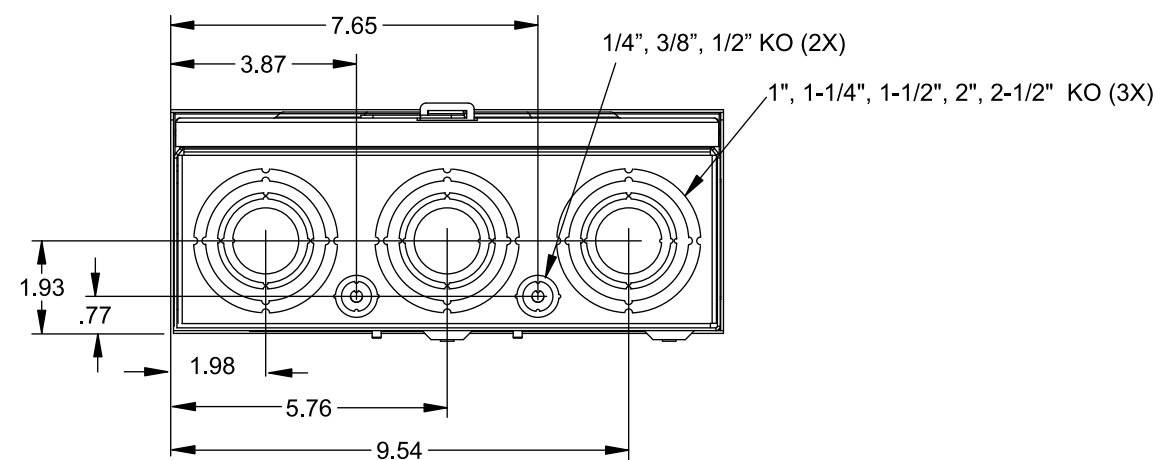

Catalog Number: UAT427-0G

Features and Ratings

- Ring Type Meter Socket
- 200A Continuous, 250A Max., 600V AC
- Outdoor Enclosure (NEMA Type 3R)
- Painted G90 Steel
- 1 Phase, 3 Wire
- Meter Socket Type UAT4
- For Overhead or Underground Service
- Small Hub Opening

TYPE RX (SMALL) HUB OPENING

Accessories

| CONDUIT HUBS (RX Type) | |
|------------------------|---------------------|
| TRADE SIZE | CATALOG No. |
| 1-1/4 INCH | EC38597 or H38597-2 |
| 1-1/2 INCH | EC38598 or H38598-2 |
| 2 INCH | EC38599 or H38599-2 |
| 2-1/2 INCH | EC38600 or H38600-2 |
| Hub Cover Plate | EC38595 or H38595-1 |

Meter Opening Cover Plate
Cat No: H659-0162
5th Jaw Kit
Cat. No: EC659-0121

Connectors, Wire Sizes and Torques

| CONNECTOR | WIRE SIZE | TORQUE |
|----------------------|----------------|--------------|
| LINE, LOAD, NEUTRAL* | #6 - 350 kcmil | 250 IN.-LBS. |
| GROUND | #2 - 14 AWG | 50 IN.-LBS. |

* External Hex Drive 1/2"
* Internal Hex Drive 5/16"

VIEW SHOWN WITH COVER REMOVED

© 2015 Copyright Siemens Industry, Inc.

TALON
Meter Socket

Description: **200A Cont, 4 Jaw, UAT4, 600V AC, Painted Steel Enclosure**