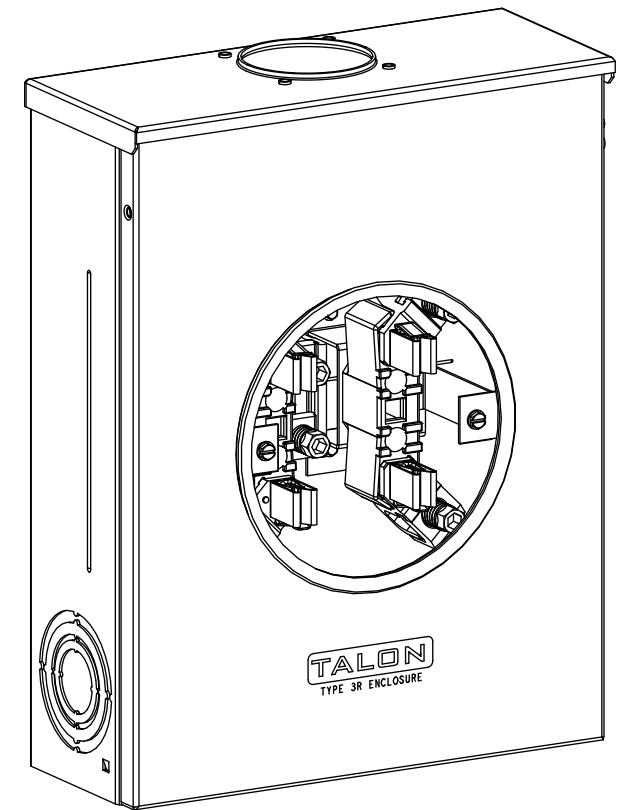

Catalog Number: UAT427-0G

Features and Ratings

- Ring Type Meter Socket
- 200A Continuous, 250A Max., 600V AC
- Outdoor Enclosure (NEMA Type 3R)
- Painted G90 Steel
- 1 Phase, 3 Wire
- Meter Socket Type UAT4
- For Overhead or Underground Service
- Small Hub Opening

TYPE RX (SMALL) HUB OPENING

Accessories

| CONDUIT HUBS (RX Type) | |
|------------------------|---------------------|
| TRADE SIZE | CATALOG No. |
| 1-1/4 INCH | EC38597 or H38597-2 |
| 1-1/2 INCH | EC38598 or H38598-2 |
| 2 INCH | EC38599 or H38599-2 |
| 2-1/2 INCH | EC38600 or H38600-2 |
| Hub Cover Plate | EC38595 or H38595-1 |

Meter Opening Cover Plate
Cat No: H659-0162
5th Jaw Kit
Cat. No: EC659-0121

Connectors, Wire Sizes and Torques

| CONNECTOR | WIRE SIZE | TORQUE |
|----------------------|----------------|--------------|
| LINE, LOAD, NEUTRAL* | #6 - 350 kcmil | 250 IN.-LBS. |
| GROUND | #2 - 14 AWG | 50 IN.-LBS. |

* External Hex Drive 1/2"
* Internal Hex Drive 5/16"

VIEW SHOWN WITH COVER REMOVED

© 2015 Copyright Siemens Industry, Inc.

TALON
Meter Socket

Description: **200A Cont, 4 Jaw, UAT4, 600V AC, Painted Steel Enclosure**