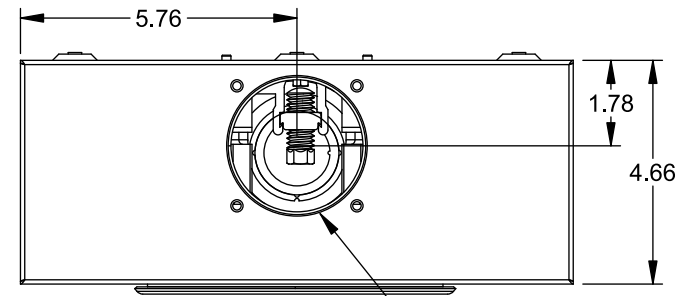

Catalog Number: UAT427-0G

Features and Ratings

- Ring Type Meter Socket
- 200A Continuous, 250A Max., 600V AC
- Outdoor Enclosure (NEMA Type 3R)
- Painted G90 Steel
- 1 Phase, 3 Wire
- Meter Socket Type UAT4
- For Overhead or Underground Service
- Small Hub Opening

TYPE RX (SMALL) HUB OPENING

Accessories

| CONDUIT HUBS (RX Type) | |
|------------------------|---------------------|
| TRADE SIZE | CATALOG No. |
| 1-1/4 INCH | EC38597 or H38597-2 |
| 1-1/2 INCH | EC38598 or H38598-2 |
| 2 INCH | EC38599 or H38599-2 |
| 2-1/2 INCH | EC38600 or H38600-2 |
| Hub Cover Plate | EC38595 or H38595-1 |

Meter Opening Cover Plate
Cat No: H659-0162
5th Jaw Kit
Cat. No: EC659-0121

Connectors, Wire Sizes and Torques

| CONNECTOR | WIRE SIZE | TORQUE |
|----------------------|----------------|--------------|
| LINE, LOAD, NEUTRAL* | #6 - 350 kcmil | 250 IN.-LBS. |
| GROUND | #2 - 14 AWG | 50 IN.-LBS. |

* External Hex Drive 1/2"
* Internal Hex Drive 5/16"

VIEW SHOWN WITH COVER REMOVED

© 2015 Copyright Siemens Industry, Inc.

TALON
Meter Socket

Description: **200A Cont, 4 Jaw, UAT4, 600V AC, Painted Steel Enclosure**