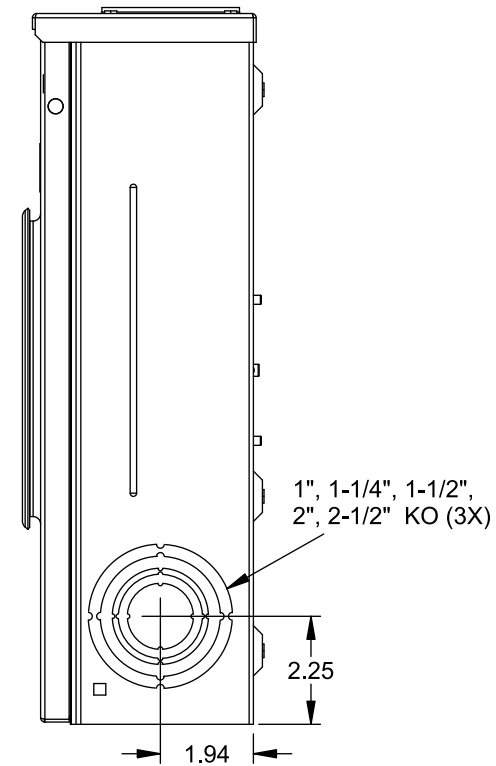

Catalog Number: UAT427-0G

Features and Ratings

- Ring Type Meter Socket
- 200A Continuous, 250A Max., 600V AC
- Outdoor Enclosure (NEMA Type 3R)
- Painted G90 Steel
- 1 Phase, 3 Wire
- Meter Socket Type UAT4
- For Overhead or Underground Service
- Small Hub Opening

TYPE RX (SMALL) HUB OPENING

Accessories

| CONDUIT HUBS (RX Type) | |
|------------------------|---------------------|
| TRADE SIZE | CATALOG No. |
| 1-1/4 INCH | EC38597 or H38597-2 |
| 1-1/2 INCH | EC38598 or H38598-2 |
| 2 INCH | EC38599 or H38599-2 |
| 2-1/2 INCH | EC38600 or H38600-2 |
| Hub Cover Plate | EC38595 or H38595-1 |

Meter Opening Cover Plate
Cat No: H659-0162
5th Jaw Kit
Cat. No: EC659-0121

Connectors, Wire Sizes and Torques

| CONNECTOR | WIRE SIZE | TORQUE |
|----------------------|----------------|--------------|
| LINE, LOAD, NEUTRAL* | #6 - 350 kcmil | 250 IN.-LBS. |
| GROUND | #2 - 14 AWG | 50 IN.-LBS. |

* External Hex Drive 1/2"
* Internal Hex Drive 5/16"

VIEW SHOWN WITH COVER REMOVED

© 2015 Copyright Siemens Industry, Inc.

TALON
Meter Socket

Description: **200A Cont, 4 Jaw, UAT4, 600V AC, Painted Steel Enclosure**