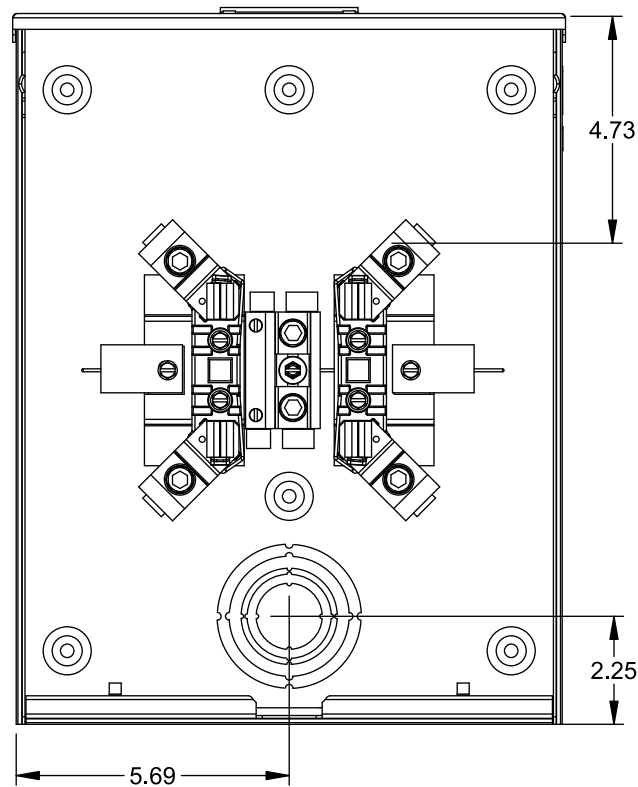

Catalog Number: UAT427-0G

Features and Ratings

- Ring Type Meter Socket
- 200A Continuous, 250A Max., 600V AC
- Outdoor Enclosure (NEMA Type 3R)
- Painted G90 Steel
- 1 Phase, 3 Wire
- Meter Socket Type UAT4
- For Overhead or Underground Service
- Small Hub Opening

TYPE RX (SMALL) HUB OPENING

Accessories

| CONDUIT HUBS (RX Type) | |
|------------------------|---------------------|
| TRADE SIZE | CATALOG No. |
| 1-1/4 INCH | EC38597 or H38597-2 |
| 1-1/2 INCH | EC38598 or H38598-2 |
| 2 INCH | EC38599 or H38599-2 |
| 2-1/2 INCH | EC38600 or H38600-2 |
| Hub Cover Plate | EC38595 or H38595-1 |

Meter Opening Cover Plate
Cat No: H659-0162
5th Jaw Kit
Cat. No: EC659-0121

Connectors, Wire Sizes and Torques

| CONNECTOR | WIRE SIZE | TORQUE |
|----------------------|----------------|--------------|
| LINE, LOAD, NEUTRAL* | #6 - 350 kcmil | 250 IN.-LBS. |
| GROUND | #2 - 14 AWG | 50 IN.-LBS. |

* External Hex Drive 1/2"
* Internal Hex Drive 5/16"

VIEW SHOWN WITH COVER REMOVED

© 2015 Copyright Siemens Industry, Inc.

TALON
Meter Socket

Description: **200A Cont, 4 Jaw, UAT4, 600V AC, Painted Steel Enclosure**