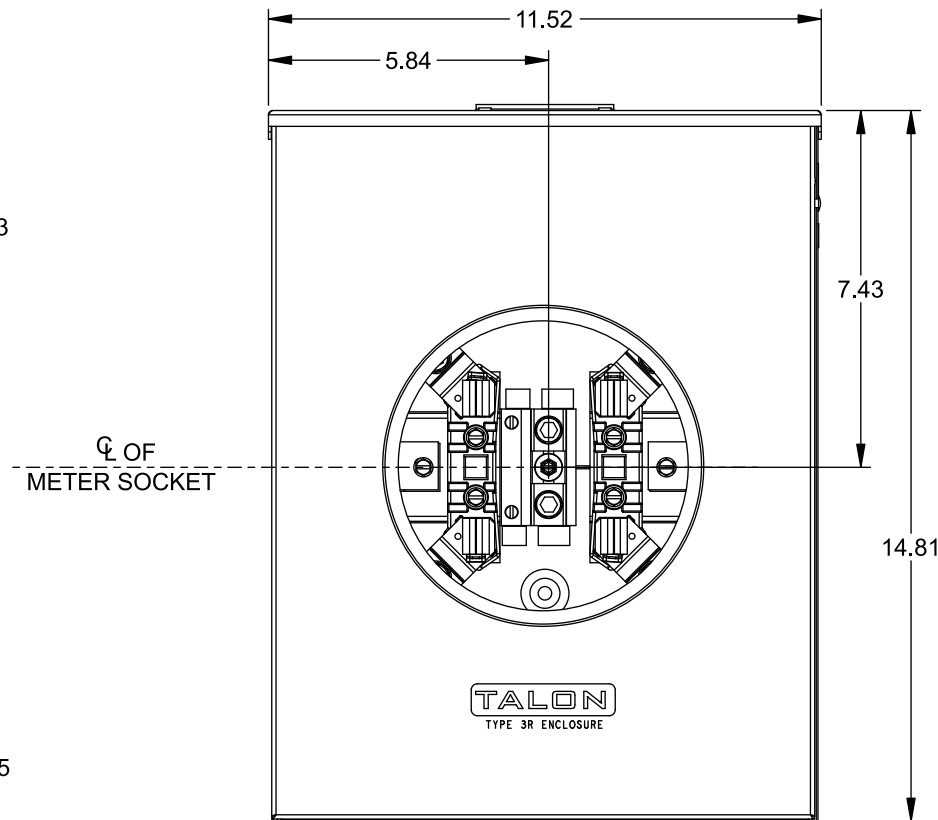

Catalog Number: UAT427-0G

Features and Ratings

- Ring Type Meter Socket
- 200A Continuous, 250A Max., 600V AC
- Outdoor Enclosure (NEMA Type 3R)
- Painted G90 Steel
- 1 Phase, 3 Wire
- Meter Socket Type UAT4
- For Overhead or Underground Service
- Small Hub Opening

TYPE RX (SMALL) HUB OPENING

Accessories

| CONDUIT HUBS (RX Type) | |
|------------------------|---------------------|
| TRADE SIZE | CATALOG No. |
| 1-1/4 INCH | EC38597 or H38597-2 |
| 1-1/2 INCH | EC38598 or H38598-2 |
| 2 INCH | EC38599 or H38599-2 |
| 2-1/2 INCH | EC38600 or H38600-2 |
| Hub Cover Plate | EC38595 or H38595-1 |

Meter Opening Cover Plate
Cat No: H659-0162
5th Jaw Kit
Cat. No: EC659-0121

Connectors, Wire Sizes and Torques

| CONNECTOR | WIRE SIZE | TORQUE |
|----------------------|----------------|--------------|
| LINE, LOAD, NEUTRAL* | #6 - 350 kcmil | 250 IN.-LBS. |
| GROUND | #2 - 14 AWG | 50 IN.-LBS. |

* External Hex Drive 1/2"
* Internal Hex Drive 5/16"

VIEW SHOWN WITH COVER REMOVED

© 2015 Copyright Siemens Industry, Inc.

TALON
Meter Socket

Description: **200A Cont, 4 Jaw, UAT4, 600V AC, Painted Steel Enclosure**