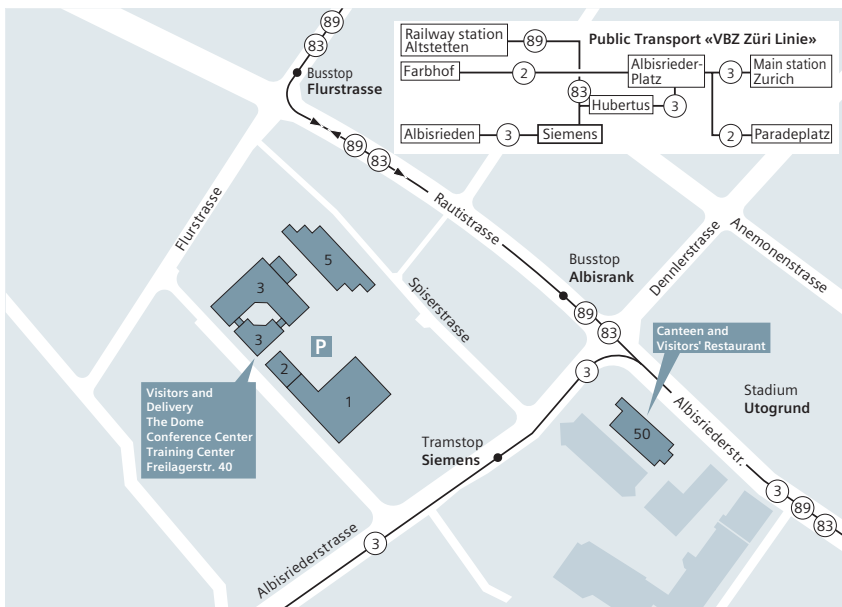

#### Airport Kloten and St.Gallen Highway A1

Direction Chur, Luzern, Zurich

In the \*Schöneichtunnel follow direction

- Chur, Luzern
- Hardplatz, cross Albisriederplatz
- direction Sporthalle Utogrund

#### Bern-Zurich Highway A1

from «Limmattaler-Kreuz» Highway A3:

Exit → Zch-Altstetten

continue on:

- Transit, Altstetten, Höngg
- Altstetten
- Luzern, P+R, Altstetten
- Freilager Marktgasse

#### Chur-Zurich Highway A3

Exit → Zch-Wiedikon

continue on:

- Transit, Zch.-Wiedikon, City
- Bern, Basel, Winterthur
- Schlieren, Altstetten
- Albisriederplatz
- Albisrieden

### With public means of transportation

The Siemens location of Zürich-Albisrieden is accessible by numerous coach (stops Flurstrasse and Albisrank) and tram lines (stop Siemens). [www.zvv.ch](http://www.zvv.ch), [www.sbb.ch](http://www.sbb.ch)