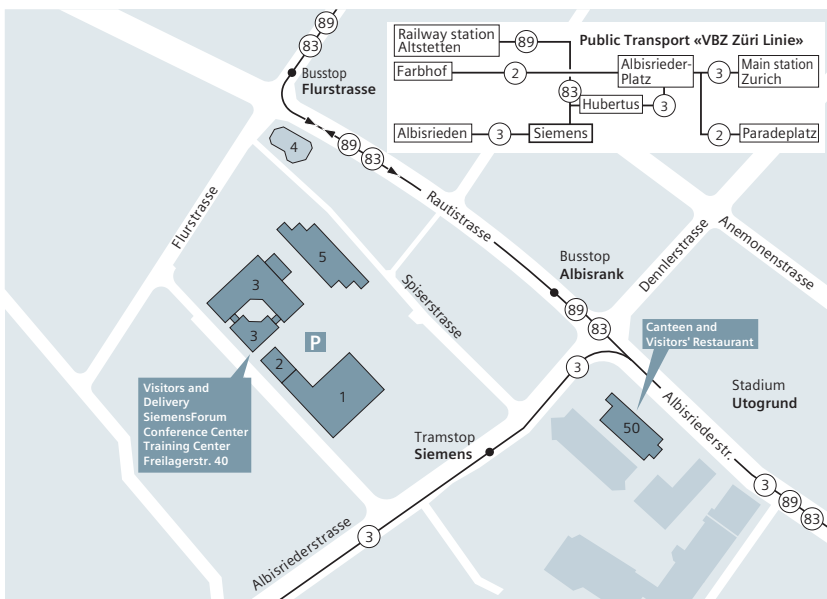

SIEMENS

Ingenuity for life

Location map

Siemens Switzerland Ltd, Zurich

Arrival by Car

Airport Kloten and St.Gallen Highway A1

Direction Chur, Luzern, Zurich

In the *Schöneichtunnel follow direction

- Chur, Luzern
- Hardplatz, cross Albisriederplatz
- direction Sporthalle Utogrun

Bern-Zurich Highway A1

from «Limmattaler-Kreuz» Highway A3:

Exit → Zch-Altstetten

continue on:

- Transit, Altstetten, Höngg
- Altstetten
- Luzern, P+R, Altstetten
- Freilager Marktgasse

Chur-Zurich Highway A3

Exit → Zch-Wiedikon

continue on:

- Transit, Zch.-Wiedikon, City
- Bern, Basel, Winterthur
- Schlieren, Altstetten
- Albisriederplatz
- Albisrieden

With public means of transportation

The Siemens location of Zürich-Albisrieden is accessible by numerous coach (stops Flurstrasse and Albisrank) and tram lines (stop Siemens).

www.zvv.ch
www.sbb.ch

Siemens Switzerland Ltd
Freilagerstrasse 40
8047 Zurich
Switzerland
Phone +41 585 585 585