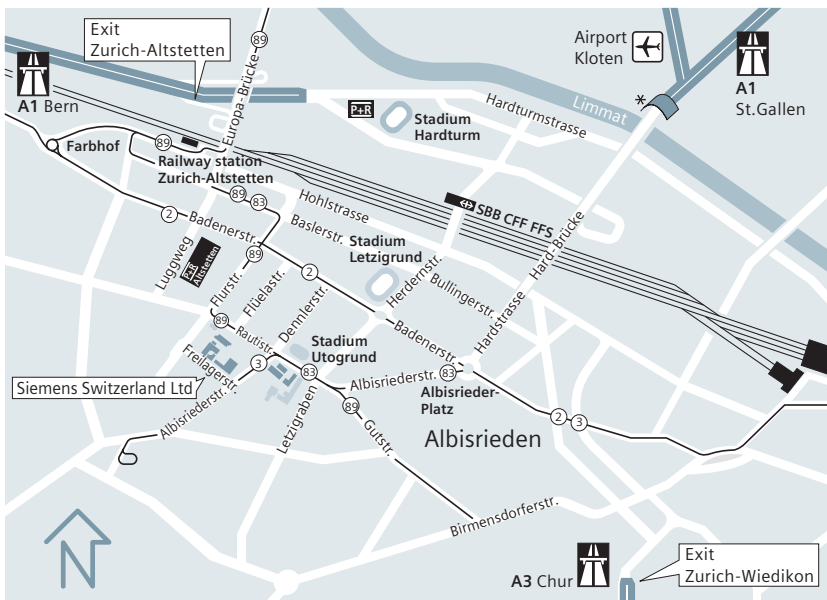

SIEMENS

Ingenuity for life

Location map

Siemens Switzerland Ltd, Zurich

Arrival by Car

Airport Kloten and St.Gallen Highway A1

Direction Chur, Luzern, Zurich

In the *Schöneichtunnel follow direction

- Chur, Luzern
- Hardplatz, cross Albisriederplatz
- direction Sporthalle Utogrun

Bern-Zurich Highway A1

from «Limmattaler-Kreuz» Highway A3:

Exit → Zch-Altstetten

continue on:

- Transit, Altstetten, Höngg
- Altstetten
- Luzern, P+R, Altstetten
- Freilager Marktgasse

Chur-Zurich Highway A3

Exit → Zch-Wiedikon

continue on:

- Transit, Zch.-Wiedikon, City
- Bern, Basel, Winterthur
- Schlieren, Altstetten
- Albisriederplatz
- Albisrieden

With public means of transportation

The Siemens location of Zürich-Albisrieden is accessible by numerous coach (stops Flurstrasse and Albisrank) and tram lines (stop Siemens).

www.zvv.ch
www.sbb.ch

Siemens Switzerland Ltd
Freilagerstrasse 40
8047 Zurich
Switzerland
Phone +41 585 585 585