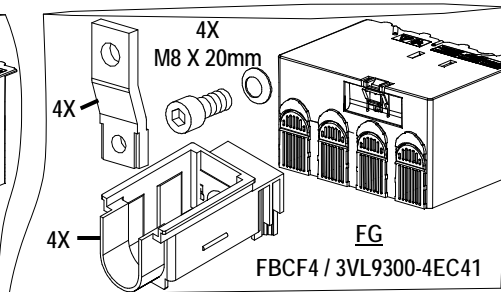

NOT suitable for use with 100% rated circuit breakers.
[NO para uso con interruptores a 100% intensidad continua.]

Do NOT use in combination with Compression lugs or mechanical lugs.
No usar en combinación con Bornes mecánicos o con Bornes de compresión.

NOTE - These instructions do not purport to cover all details or variations in equipment, or to provide for every possible contingency to be met in connection with installation, operation or maintenance. Should further information be desired or should particular problems arise, which are not covered sufficiently for the purchaser's purposes, the matter should be referred to the local Siemens sales office. The contents of this instruction manual shall not become part of or modify any prior or existing agreement, commitment or relationship. The sales contract contains the entire obligation of Siemens. The warranty contained in the contract between the parties is the sole warranty of Siemens. Any statements contained herein do not create new warranties or modify the existing warranty.

Trademarks - Unless otherwise noted, all names identified by ® are registered trademarks of Siemens AG or Siemens Industry, Inc. The remaining trademarks in this publication may be trademarks whose use by third parties for their own purposes could violate the rights of the owner.