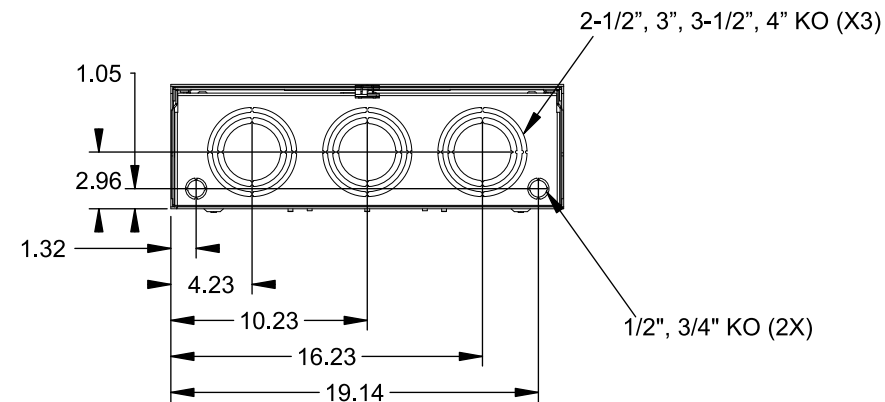

Catalog Number: 9817-9568

Features and Ratings

- Ringless Type Meter Socket
- 480A Continuous, 600A Max., 600V AC
- Outdoor Enclosure (NEMA Type 3R)
- Painted G90 Steel Enclosure
- 3 Phase, Commercial/Industrial Socket
- Meter Socket Type K-7T
- For Overhead & Underground Service
- Two Large Hub Openings, HD Type Cover Plates Installed

(2) TYPE HD (LARGE) HUB OPENINGS COVER PLATES INSTALLED

Accessories

CONDUIT HUBS (HD Type)	
TRADE SIZE	CATALOG No.
3 INCH	EC56856 or H56856-2
3-1/2 INCH	EC56857 or H56857-2
4 INCH	EC56858 or H56858-2
Hub Cover Plate	EC56933 or H56933S

CONNECTOR	PART No.	HEX DRIVE	WIRE SIZE	TORQUE
LINE*	56427-M	3/8"	(2)#2 - 500 kcmil	375 IN-LBS.
LINE/LOAD*	56425-M	3/8"	(2)#4 - 500 kcmil	375 IN-LBS.
NEUTRAL*	56732-M	3/8"	(2)#4 - 500 kcmil	375 IN-LBS.
LINE/LOAD/NEUT	68752-1	5/16"	(3)#6 - 250 kcmil	275 IN-LBS.
GROUND*	56734	5/16"	#6 - 250 kcmil	275 IN-LBS.

*Factory Installed

VIEW SHOWN WITH COVER REMOVED

© 2016 Copyright Siemens Industry, Inc.

TALON

Meter Socket

Description: **480A Cont, 4 Terminal, K-7T, 600V AC, Painted Steel Enclosure**

JEL 2/1/16 DO NOT SCALE DRAWING Dwg No: **9817-9568**