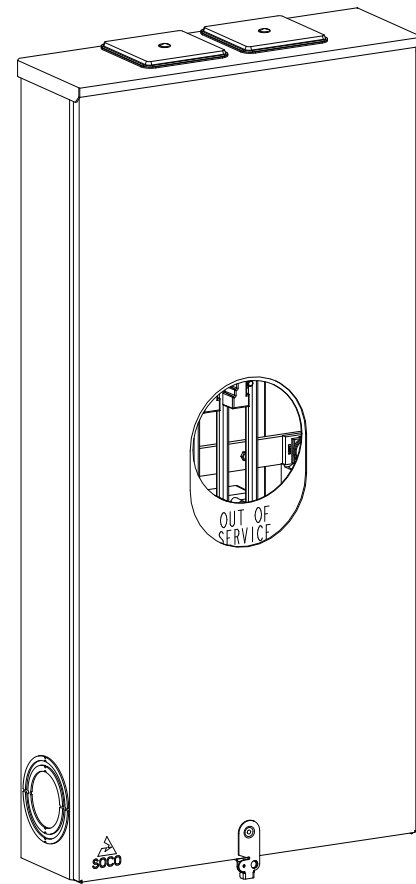

Catalog Number: 9817-9568

Features and Ratings

- Ringless Type Meter Socket
- 480A Continuous, 600A Max., 600V AC
- Outdoor Enclosure (NEMA Type 3R)
- Painted G90 Steel Enclosure
- 3 Phase, Commercial/Industrial Socket
- Meter Socket Type K-7T
- For Overhead & Underground Service
- Two Large Hub Openings, HD Type Cover Plates Installed

(2) TYPE HD (LARGE) HUB OPENINGS COVER PLATES INSTALLED

Accessories

CONDUIT HUBS (HD Type)	
TRADE SIZE	CATALOG No.
3 INCH	EC56856 or H56856-2
3-1/2 INCH	EC56857 or H56857-2
4 INCH	EC56858 or H56858-2
Hub Cover Plate	EC56933 or H56933S

CONNECTOR	PART No.	HEX DRIVE	WIRE SIZE	TORQUE
LINE*	56427-M	3/8"	(2)#2 - 500 kcmil	375 IN-LBS.
LINE/LOAD*	56425-M	3/8"	(2)#4 - 500 kcmil	375 IN-LBS.
NEUTRAL*	56732-M	3/8"	(2)#4 - 500 kcmil	375 IN-LBS.
LINE/LOAD/NEUT	68752-1	5/16"	(3)#6 - 250 kcmil	275 IN-LBS.
GROUND*	56734	5/16"	#6 - 250 kcmil	275 IN-LBS.