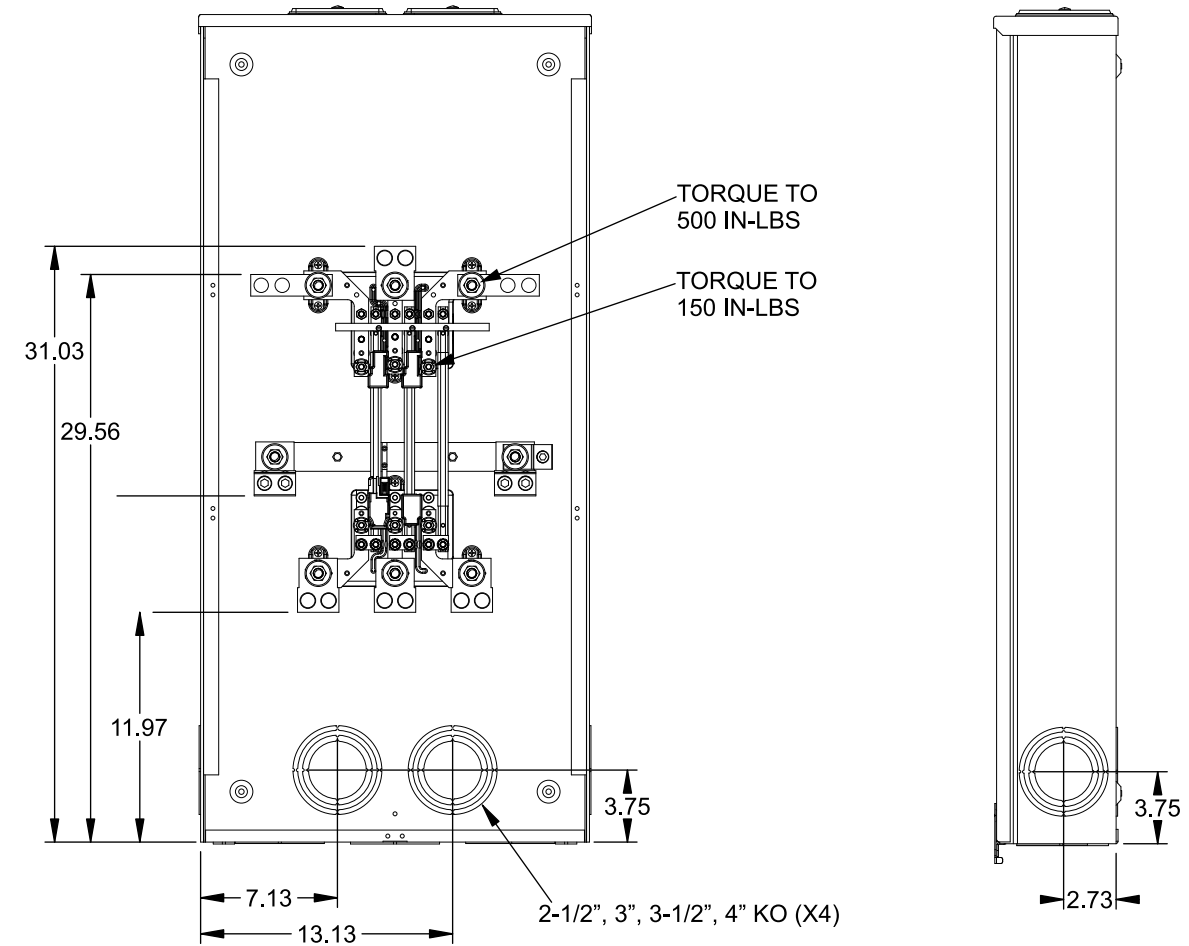

Catalog Number: 9817-9568

Features and Ratings

- Ringless Type Meter Socket
- 480A Continuous, 600A Max., 600V AC
- Outdoor Enclosure (NEMA Type 3R)
- Painted G90 Steel Enclosure
- 3 Phase, Commercial/Industrial Socket
- Meter Socket Type K-7T
- For Overhead & Underground Service
- Two Large Hub Openings, HD Type Cover Plates Installed

(2) TYPE HD (LARGE) HUB OPENINGS COVER PLATES INSTALLED

Accessories

CONDUIT HUBS (HD Type)	
TRADE SIZE	CATALOG No.
3 INCH	EC56856 or H56856-2
3-1/2 INCH	EC56857 or H56857-2
4 INCH	EC56858 or H56858-2
Hub Cover Plate	EC56933 or H56933S

CONNECTOR	PART No.	HEX DRIVE	WIRE SIZE	TORQUE
LINE*	56427-M	3/8"	(2)#2 - 500 kcmil	375 IN-LBS.
LINE/LOAD*	56425-M	3/8"	(2)#4 - 500 kcmil	375 IN-LBS.
NEUTRAL*	56732-M	3/8"	(2)#4 - 500 kcmil	375 IN-LBS.
LINE/LOAD/NEUT	68752-1	5/16"	(3)#6 - 250 kcmil	275 IN-LBS.
GROUND*	56734	5/16"	#6 - 250 kcmil	275 IN-LBS.

*Factory Installed

VIEW SHOWN WITH COVER REMOVED

© 2016 Copyright Siemens Industry, Inc.

TALON

Meter Socket

Description: **480A Cont, 4 Terminal, K-7T, 600V AC, Painted Steel Enclosure**

JEL 2/1/16 DO NOT SCALE DRAWING Dwg No: **9817-9568**