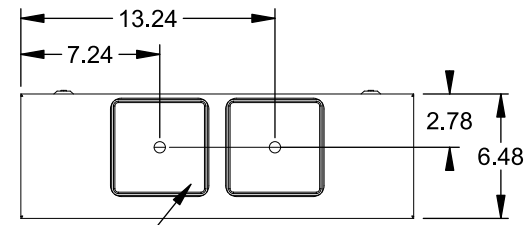

Catalog Number: 9817-9568

Features and Ratings

- Ringless Type Meter Socket
- 480A Continuous, 600A Max., 600V AC
- Outdoor Enclosure (NEMA Type 3R)
- Painted G90 Steel Enclosure
- 3 Phase, Commercial/Industrial Socket
- Meter Socket Type K-7T
- For Overhead & Underground Service
- Two Large Hub Openings, HD Type Cover Plates Installed

(2) TYPE HD (LARGE) HUB OPENINGS COVER PLATES INSTALLED

Accessories

CONDUIT HUBS (HD Type)	
TRADE SIZE	CATALOG No.
3 INCH	EC56856 or H56856-2
3-1/2 INCH	EC56857 or H56857-2
4 INCH	EC56858 or H56858-2
Hub Cover Plate	EC56933 or H56933S

CONNECTOR	PART No.	HEX DRIVE	WIRE SIZE	TORQUE
LINE*	56427-M	3/8"	(2)#2 - 500 kcmil	375 IN-LBS.
LINE/LOAD*	56425-M	3/8"	(2)#4 - 500 kcmil	375 IN-LBS.
NEUTRAL*	56732-M	3/8"	(2)#4 - 500 kcmil	375 IN-LBS.
LINE/LOAD/NEUT	68752-1	5/16"	(3)#6 - 250 kcmil	275 IN-LBS.
GROUND*	56734	5/16"	#6 - 250 kcmil	275 IN-LBS.

*Factory Installed

VIEW SHOWN WITH COVER REMOVED

© 2016 Copyright Siemens Industry, Inc.

TALON

Meter Socket

Description: **480A Cont, 4 Terminal, K-7T, 600V AC, Painted Steel Enclosure**

JEL 2/1/16 DO NOT SCALE DRAWING Dwg No: **9817-9568**