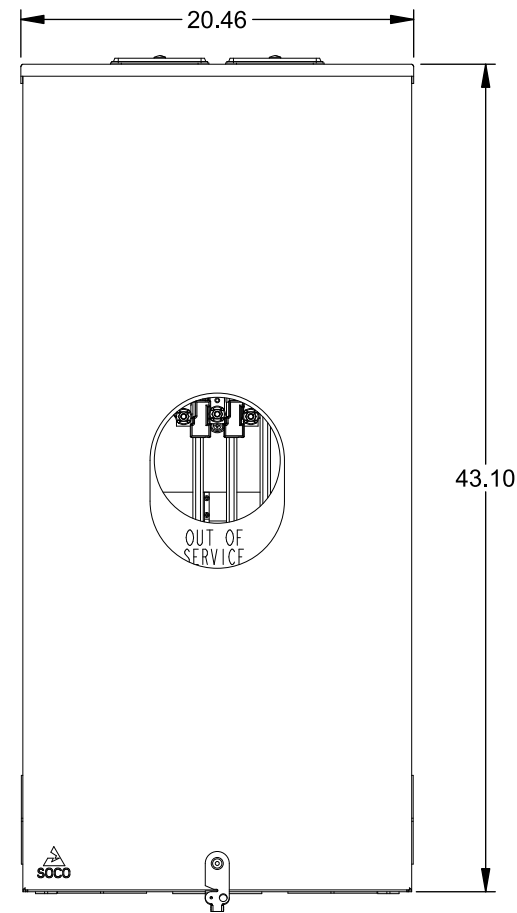

Catalog Number: 9817-9568

Features and Ratings

- Ringless Type Meter Socket
- 480A Continuous, 600A Max., 600V AC
- Outdoor Enclosure (NEMA Type 3R)
- Painted G90 Steel Enclosure
- 3 Phase, Commercial/Industrial Socket
- Meter Socket Type K-7T
- For Overhead & Underground Service
- Two Large Hub Openings, HD Type Cover Plates Installed

(2) TYPE HD (LARGE) HUB OPENINGS COVER PLATES INSTALLED

Accessories

CONDUIT HUBS (HD Type)	
TRADE SIZE	CATALOG No.
3 INCH	EC56856 or H56856-2
3-1/2 INCH	EC56857 or H56857-2
4 INCH	EC56858 or H56858-2
Hub Cover Plate	EC56933 or H56933S

CONNECTOR	PART No.	HEX DRIVE	WIRE SIZE	TORQUE
LINE*	56427-M	3/8"	(2)#2 - 500 kcmil	375 IN-LBS.
LINE/LOAD*	56425-M	3/8"	(2)#4 - 500 kcmil	375 IN-LBS.
NEUTRAL*	56732-M	3/8"	(2)#4 - 500 kcmil	375 IN-LBS.
LINE/LOAD/NEUT	68752-1	5/16"	(3)#6 - 250 kcmil	275 IN-LBS.
GROUND*	56734	5/16"	#6 - 250 kcmil	275 IN-LBS.

*Factory Installed

VIEW SHOWN WITH COVER REMOVED

© 2016 Copyright Siemens Industry, Inc.

TALON

Meter Socket

Description: **480A Cont, 4 Terminal, K-7T, 600V AC, Painted Steel Enclosure**

JEL 2/1/16 DO NOT SCALE DRAWING Dwg No: **9817-9568**