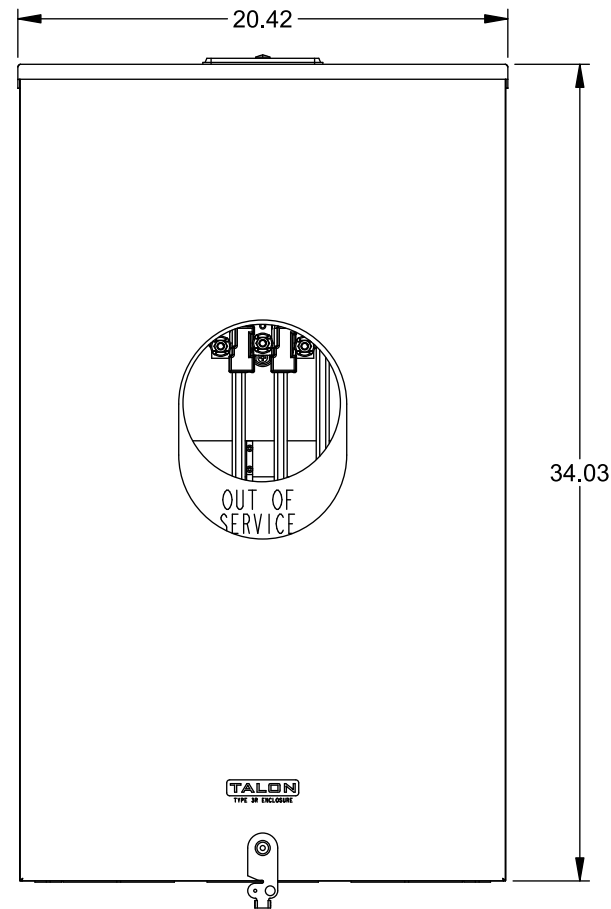

Catalog Number: 9817-8072

Features and Ratings

- Ringless Type Meter Socket
- 400A Continuous, 400A Max., 600V AC
- Outdoor Enclosure (NEMA Type 3R)
- Painted G90 Steel Enclosure
- 3 Phase, Commercial/Industrial Socket
- Meter Socket Type K-7
- For Overhead & Underground Service
- Large Hub Opening, HD Type Cover Plate Installed

TYPE HD (LARGE) HUB OPENING
COVER PLATE INSTALLED

VIEW SHOWN WITH COVER REMOVED

Accessories

CONDUIT HUBS (HD Type)	
TRADE SIZE	CATALOG No.
3 INCH	EC56856 or H56856-2
3-1/2 INCH	EC56857 or H56857-2
4 INCH	EC56858 or H56858-2
Hub Cover Plate	EC56933 or H56933S

CONNECTOR	PART No.	HEX DRIVE	WIRE SIZE	TORQUE
LINE	56732	5/16"	(2)#4 - 350 kcmil	275 IN.-LBS.
LOAD	56732	5/16"	(2)#4 - 350 kcmil	275 IN.-LBS.
NEUTRAL	56732	5/16"	(2)#4 - 350 kcmil	275 IN.-LBS.
GROUND	56734	5/16"	(2)#6 - 250 kcmil	275 IN.-LBS.

*Factory Installed

© 2015 Copyright Siemens Industry, Inc.

TALON
Meter Socket

Description: **400A Cont, 4 Terminal, K-7,
600V AC, Painted Steel Enclosure**

JEL 12/1/15 DO NOT SCALE DRAWING Dwg No: **9817-8072**