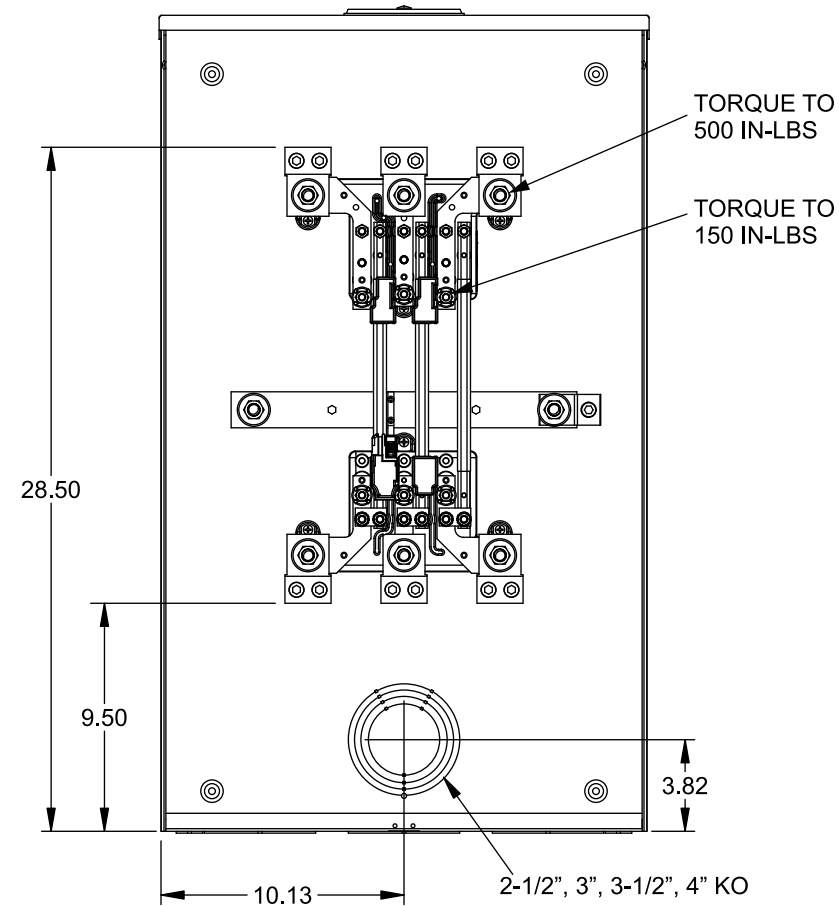

Catalog Number: 9817-8072

Features and Ratings

- Ringless Type Meter Socket
- 400A Continuous, 400A Max., 600V AC
- Outdoor Enclosure (NEMA Type 3R)
- Painted G90 Steel Enclosure
- 3 Phase, Commercial/Industrial Socket
- Meter Socket Type K-7
- For Overhead & Underground Service
- Large Hub Opening, HD Type Cover Plate Installed

TYPE HD (LARGE) HUB OPENING
COVER PLATE INSTALLED

VIEW SHOWN WITH COVER REMOVED

Accessories

CONDUIT HUBS (HD Type)	
TRADE SIZE	CATALOG No.
3 INCH	EC56856 or H56856-2
3-1/2 INCH	EC56857 or H56857-2
4 INCH	EC56858 or H56858-2
Hub Cover Plate	EC56933 or H56933S

CONNECTOR	PART No.	HEX DRIVE	WIRE SIZE	TORQUE
LINE	56732	5/16"	(2)#4 - 350 kcmil	275 IN.-LBS.
LOAD	56732	5/16"	(2)#4 - 350 kcmil	275 IN.-LBS.
NEUTRAL	56732	5/16"	(2)#4 - 350 kcmil	275 IN.-LBS.
GROUND	56734	5/16"	(2)#6 - 250 kcmil	275 IN.-LBS.

*Factory Installed

© 2015 Copyright Siemens Industry, Inc.

TALON
Meter Socket

Description: **400A Cont, 4 Terminal, K-7,
600V AC, Painted Steel Enclosure**

JEL 12/1/15 DO NOT SCALE DRAWING Dwg No: **9817-8072**