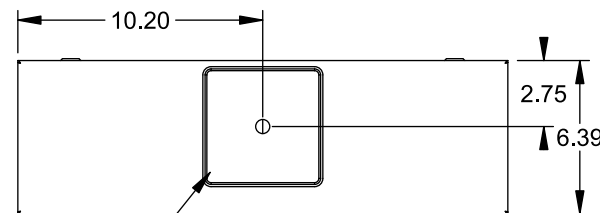

Catalog Number: 9817-8072

Features and Ratings

- Ringless Type Meter Socket
- 400A Continuous, 400A Max., 600V AC
- Outdoor Enclosure (NEMA Type 3R)
- Painted G90 Steel Enclosure
- 3 Phase, Commercial/Industrial Socket
- Meter Socket Type K-7
- For Overhead & Underground Service
- Large Hub Opening, HD Type Cover Plate Installed

TYPE HD (LARGE) HUB OPENING
COVER PLATE INSTALLED

VIEW SHOWN WITH COVER REMOVED

Accessories

CONDUIT HUBS (HD Type)	
TRADE SIZE	CATALOG No.
3 INCH	EC56856 or H56856-2
3-1/2 INCH	EC56857 or H56857-2
4 INCH	EC56858 or H56858-2
Hub Cover Plate	EC56933 or H56933S

CONNECTOR	PART No.	HEX DRIVE	WIRE SIZE	TORQUE
LINE	56732	5/16"	(2)#4 - 350 kcmil	275 IN.-LBS.
LOAD	56732	5/16"	(2)#4 - 350 kcmil	275 IN.-LBS.
NEUTRAL	56732	5/16"	(2)#4 - 350 kcmil	275 IN.-LBS.
GROUND	56734	5/16"	(2)#6 - 250 kcmil	275 IN.-LBS.