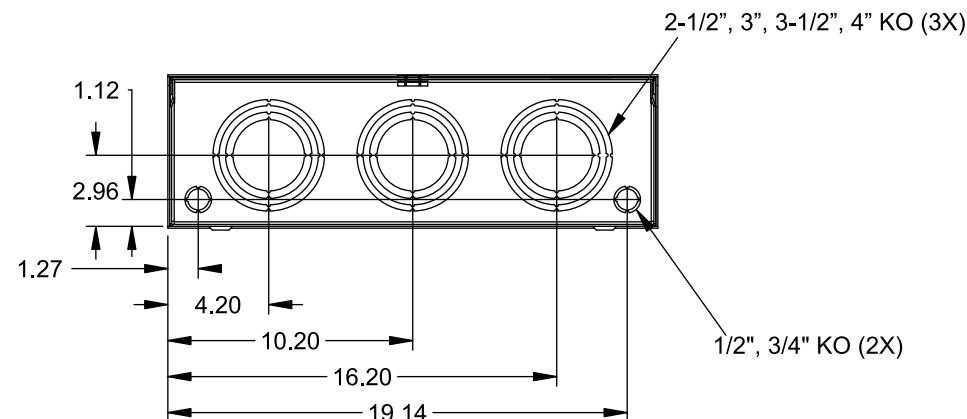

Catalog Number: 9817-8072

Features and Ratings

- Ringless Type Meter Socket
- 400A Continuous, 400A Max., 600V AC
- Outdoor Enclosure (NEMA Type 3R)
- Painted G90 Steel Enclosure
- 3 Phase, Commercial/Industrial Socket
- Meter Socket Type K-7
- For Overhead & Underground Service
- Large Hub Opening, HD Type Cover Plate Installed

TYPE HD (LARGE) HUB OPENING
COVER PLATE INSTALLED

VIEW SHOWN WITH COVER REMOVED

Accessories

CONDUIT HUBS (HD Type)	
TRADE SIZE	CATALOG No.
3 INCH	EC56856 or H56856-2
3-1/2 INCH	EC56857 or H56857-2
4 INCH	EC56858 or H56858-2
Hub Cover Plate	EC56933 or H56933S

CONNECTOR	PART No.	HEX DRIVE	WIRE SIZE	TORQUE
LINE	56732	5/16"	(2)#4 - 350 kcmil	275 IN.-LBS.
LOAD	56732	5/16"	(2)#4 - 350 kcmil	275 IN.-LBS.
NEUTRAL	56732	5/16"	(2)#4 - 350 kcmil	275 IN.-LBS.
GROUND	56734	5/16"	(2)#6 - 250 kcmil	275 IN.-LBS.

*Factory Installed

© 2015 Copyright Siemens Industry, Inc.

TALON
Meter Socket

Description: **400A Cont, 4 Terminal, K-7,
600V AC, Painted Steel Enclosure**

JEL 12/1/15 DO NOT SCALE DRAWING Dwg No: **9817-8072**