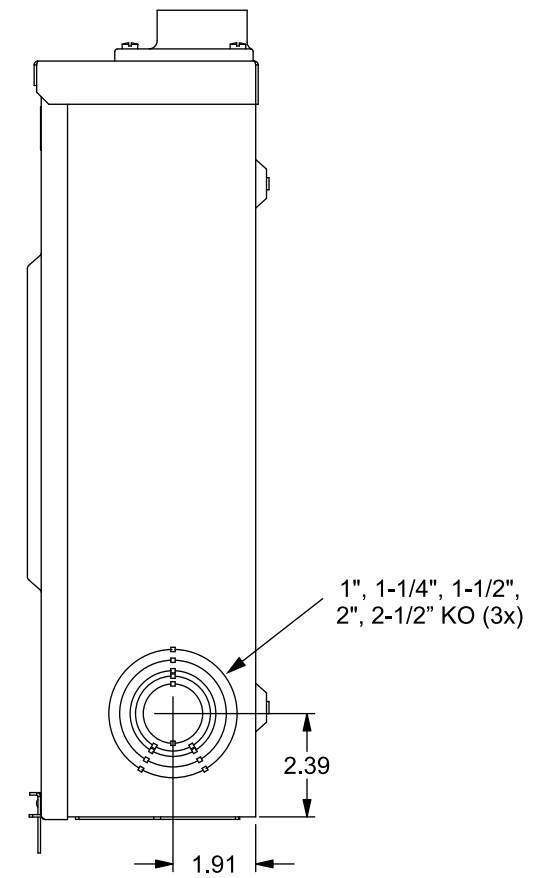

Catalog Number: 43217-02

Features and Ratings

- Ringless Type Meter Socket
- 125A Continuous, 600V AC
- Outdoor Enclosure (NEMA Type 3R)
- Painted G90 Steel Enclosure
- 3 Phase, 4 Wire
- 7 Jaw Meter Socket
- Meter Socket Type MQ-71NB
- For Overhead Service
- Non-Clamping Lever Bypass
- 1-1/2" RX Type Hub Installed

1-1/2" TYPE RX (SMALL) HUB INSTALLED

VIEW SHOWN WITH COVER AND SHIELD REMOVED

Accessories

CONDUIT HUBS (RX Type)	
TRADE SIZE	CATALOG No.
1-1/4 INCH	EC38597 or H38597-2
1-1/2 INCH	EC38598 or H38598-2
2 INCH	EC38599 or H38599-2
2-1/2 INCH	EC38600 or H38600-2
Hub Cover Plate	EC38595 or H38595-1

Meter Opening Cover Plate
Cat No: H659-0162

Connectors, Wire Sizes and Torques

CONNECTOR	WIRE SIZE	TORQUE
LINE, LOAD, NEUTRAL	#6 - 2/0	50 IN-LBS.
GROUND	#2 - 14	50 IN-LBS.

© 2017 Copyright Siemens Industry, Inc.

TALON
Meter Socket

Description: **200A Cont, 7 Jaw, MQ-7U, 1-1/2" Hub, OH, 600V AC, Painted Steel Enclosure**

KAM 12/14/17 DO NOT SCALE DRAWING Dwg No: **43217-02**