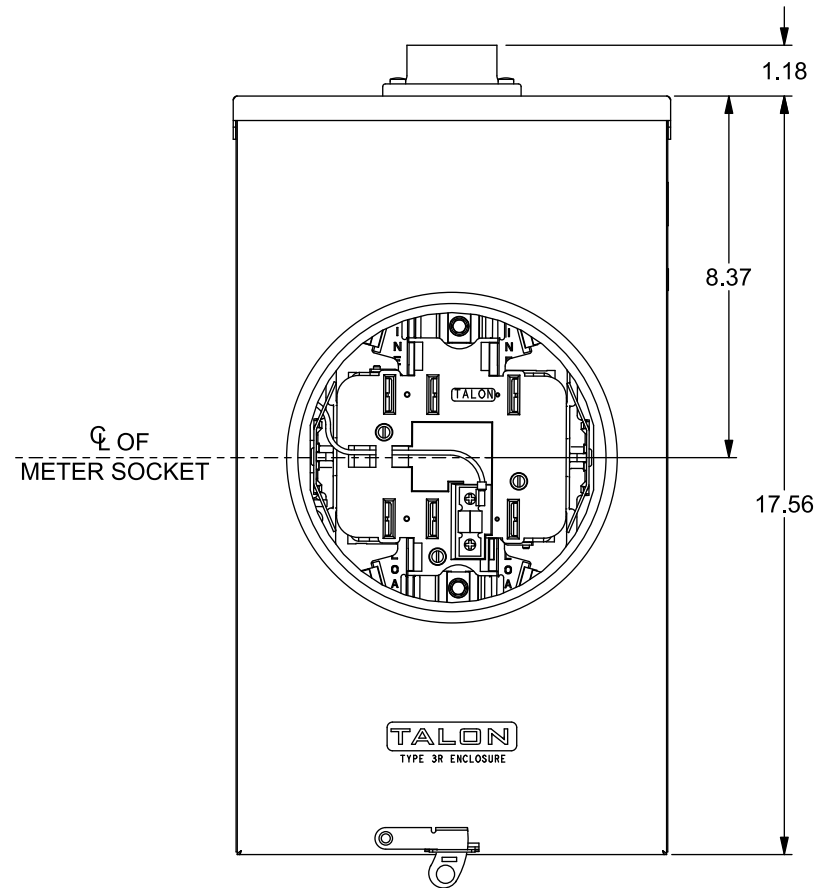

Catalog Number: 43217-02

Features and Ratings

- Ringless Type Meter Socket
- 125A Continuous, 600V AC
- Outdoor Enclosure (NEMA Type 3R)
- Painted G90 Steel Enclosure
- 3 Phase, 4 Wire
- 7 Jaw Meter Socket
- Meter Socket Type MQ-71NB
- For Overhead Service
- Non-Clamping Lever Bypass
- 1-1/2" RX Type Hub Installed

1-1/2" TYPE RX (SMALL) HUB INSTALLED

VIEW SHOWN WITH COVER AND SHIELD REMOVED

Accessories

CONDUIT HUBS (RX Type)	
TRADE SIZE	CATALOG No.
1-1/4 INCH	EC38597 or H38597-2
1-1/2 INCH	EC38598 or H38598-2
2 INCH	EC38599 or H38599-2
2-1/2 INCH	EC38600 or H38600-2
Hub Cover Plate	EC38595 or H38595-1

Meter Opening Cover Plate
Cat No: H659-0162

Connectors, Wire Sizes and Torques

CONNECTOR	WIRE SIZE	TORQUE
LINE, LOAD, NEUTRAL	#6 - 2/0	50 IN-LBS.
GROUND	#2 - 14	50 IN-LBS.

© 2017 Copyright Siemens Industry, Inc.

TALON
Meter Socket

Description: **200A Cont, 7 Jaw, MQ-7U, 1-1/2" Hub, OH, 600V AC, Painted Steel Enclosure**

KAM 12/14/17 DO NOT SCALE DRAWING Dwg No: **43217-02**