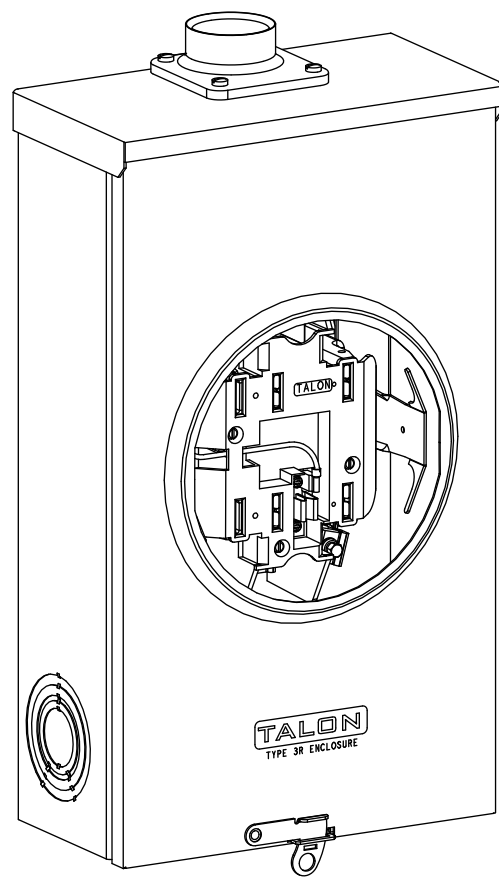

Catalog Number: 43217-02

Features and Ratings

- Ringless Type Meter Socket
- 125A Continuous, 600V AC
- Outdoor Enclosure (NEMA Type 3R)
- Painted G90 Steel Enclosure
- 3 Phase, 4 Wire
- 7 Jaw Meter Socket
- Meter Socket Type MQ-71NB
- For Overhead Service
- Non-Clamping Lever Bypass
- 1-1/2" RX Type Hub Installed

1-1/2" TYPE RX (SMALL) HUB INSTALLED

VIEW SHOWN WITH COVER AND SHIELD REMOVED

Accessories

CONDUIT HUBS (RX Type)	
TRADE SIZE	CATALOG No.
1-1/4 INCH	EC38597 or H38597-2
1-1/2 INCH	EC38598 or H38598-2
2 INCH	EC38599 or H38599-2
2-1/2 INCH	EC38600 or H38600-2
Hub Cover Plate	EC38595 or H38595-1

Meter Opening Cover Plate
Cat No: H659-0162

Connectors, Wire Sizes and Torques

CONNECTOR	WIRE SIZE	TORQUE
LINE, LOAD, NEUTRAL	#6 - 2/0	50 IN-LBS.
GROUND	#2 - 14	50 IN-LBS.

© 2017 Copyright Siemens Industry, Inc.

TALON
Meter Socket

Description: **200A Cont, 7 Jaw, MQ-7U, 1-1/2" Hub, OH, 600V AC, Painted Steel Enclosure**

KAM 12/14/17 DO NOT SCALE DRAWING Dwg No: **43217-02**