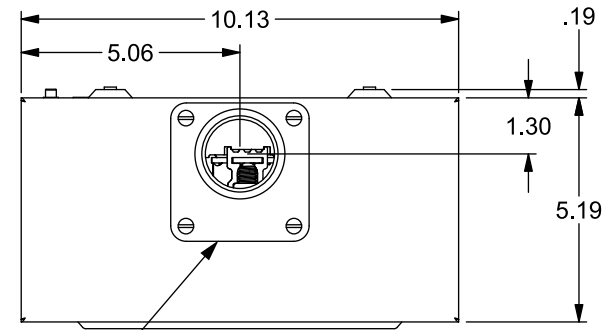

Catalog Number: 43217-02

Features and Ratings

- Ringless Type Meter Socket
- 125A Continuous, 600V AC
- Outdoor Enclosure (NEMA Type 3R)
- Painted G90 Steel Enclosure
- 3 Phase, 4 Wire
- 7 Jaw Meter Socket
- Meter Socket Type MQ-71NB
- For Overhead Service
- Non-Clamping Lever Bypass
- 1-1/2" RX Type Hub Installed

1-1/2" TYPE RX (SMALL) HUB INSTALLED

VIEW SHOWN WITH COVER AND SHIELD REMOVED

Accessories

CONDUIT HUBS (RX Type)	
TRADE SIZE	CATALOG No.
1-1/4 INCH	EC38597 or H38597-2
1-1/2 INCH	EC38598 or H38598-2
2 INCH	EC38599 or H38599-2
2-1/2 INCH	EC38600 or H38600-2
Hub Cover Plate	EC38595 or H38595-1

Meter Opening Cover Plate
Cat No: H659-0162

Connectors, Wire Sizes and Torques

CONNECTOR	WIRE SIZE	TORQUE
LINE, LOAD, NEUTRAL	#6 - 2/0	50 IN-LBS.
GROUND	#2 - 14	50 IN-LBS.

© 2017 Copyright Siemens Industry, Inc.

TALON
Meter Socket

Description: **200A Cont, 7 Jaw, MQ-7U, 1-1/2" Hub, OH, 600V AC, Painted Steel Enclosure**

KAM 12/14/17 DO NOT SCALE DRAWING Dwg No: **43217-02**