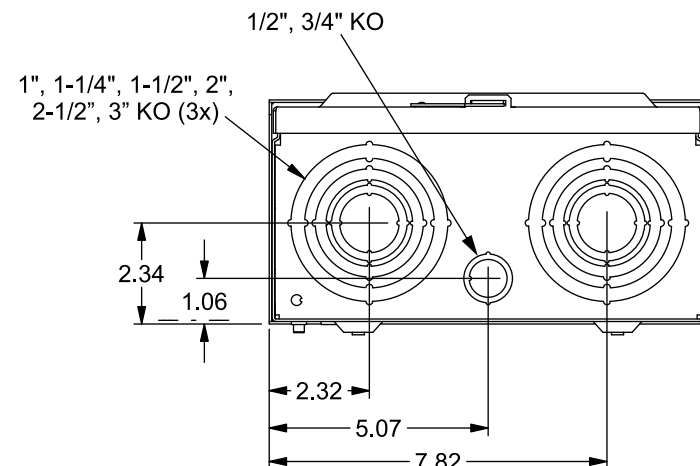

Catalog Number: 43217-02

Features and Ratings

- Ringless Type Meter Socket
- 125A Continuous, 600V AC
- Outdoor Enclosure (NEMA Type 3R)
- Painted G90 Steel Enclosure
- 3 Phase, 4 Wire
- 7 Jaw Meter Socket
- Meter Socket Type MQ-71NB
- For Overhead Service
- Non-Clamping Lever Bypass
- 1-1/2" RX Type Hub Installed

1-1/2" TYPE RX (SMALL) HUB INSTALLED

VIEW SHOWN WITH COVER AND SHIELD REMOVED

Accessories

CONDUIT HUBS (RX Type)	
TRADE SIZE	CATALOG No.
1-1/4 INCH	EC38597 or H38597-2
1-1/2 INCH	EC38598 or H38598-2
2 INCH	EC38599 or H38599-2
2-1/2 INCH	EC38600 or H38600-2
Hub Cover Plate	EC38595 or H38595-1

Meter Opening Cover Plate
Cat No: H659-0162

Connectors, Wire Sizes and Torques

CONNECTOR	WIRE SIZE	TORQUE
LINE, LOAD, NEUTRAL	#6 - 2/0	50 IN-LBS.
GROUND	#2 - 14	50 IN-LBS.

© 2017 Copyright Siemens Industry, Inc.

TALON
Meter Socket

Description: **200A Cont, 7 Jaw, MQ-7U, 1-1/2" Hub, OH, 600V AC, Painted Steel Enclosure**

KAM 12/14/17 DO NOT SCALE DRAWING Dwg No: **43217-02**