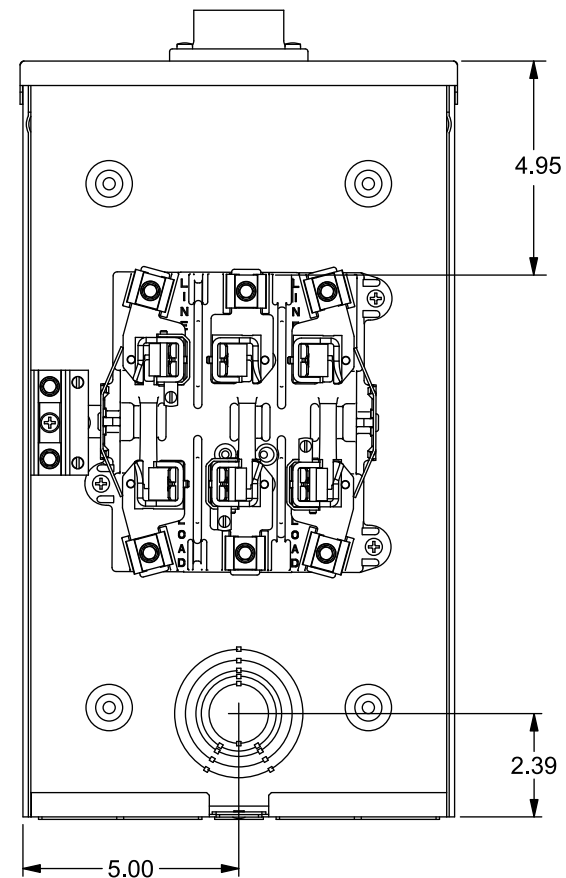

Catalog Number: 43217-02

Features and Ratings

- Ringless Type Meter Socket
- 125A Continuous, 600V AC
- Outdoor Enclosure (NEMA Type 3R)
- Painted G90 Steel Enclosure
- 3 Phase, 4 Wire
- 7 Jaw Meter Socket
- Meter Socket Type MQ-71NB
- For Overhead Service
- Non-Clamping Lever Bypass
- 1-1/2" RX Type Hub Installed

1-1/2" TYPE RX (SMALL) HUB INSTALLED

VIEW SHOWN WITH COVER AND SHIELD REMOVED

Accessories

CONDUIT HUBS (RX Type)	
TRADE SIZE	CATALOG No.
1-1/4 INCH	EC38597 or H38597-2
1-1/2 INCH	EC38598 or H38598-2
2 INCH	EC38599 or H38599-2
2-1/2 INCH	EC38600 or H38600-2
Hub Cover Plate	EC38595 or H38595-1

Meter Opening Cover Plate
Cat No: H659-0162

Connectors, Wire Sizes and Torques

CONNECTOR	WIRE SIZE	TORQUE
LINE, LOAD, NEUTRAL	#6 - 2/0	50 IN-LBS.
GROUND	#2 - 14	50 IN-LBS.

© 2017 Copyright Siemens Industry, Inc.

TALON
Meter Socket

Description: **200A Cont, 7 Jaw, MQ-7U, 1-1/2" Hub, OH, 600V AC, Painted Steel Enclosure**

KAM 12/14/17 DO NOT SCALE DRAWING Dwg No: **43217-02**